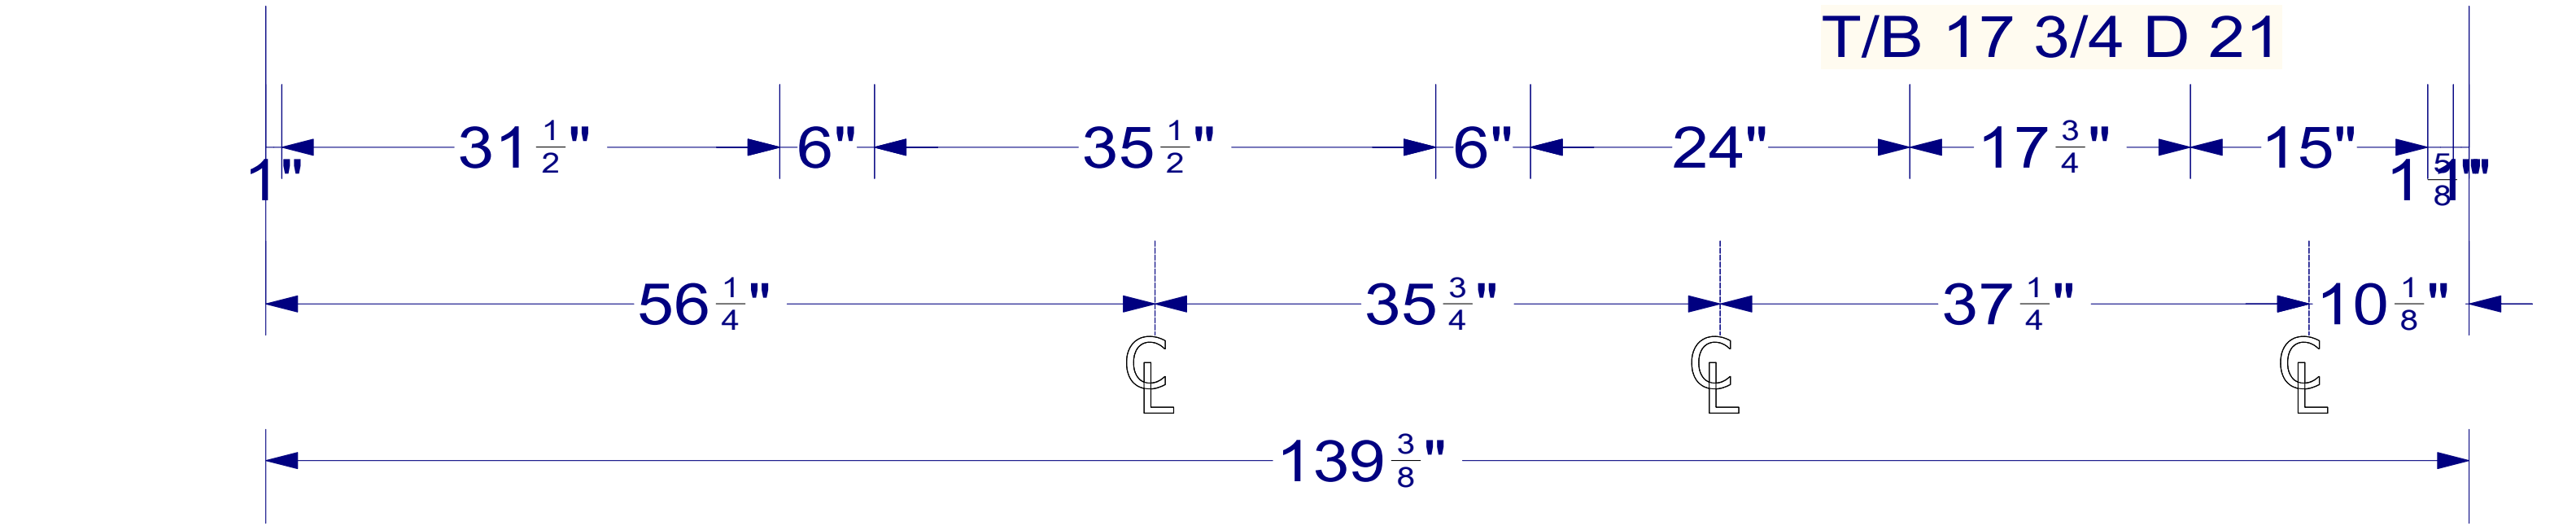

S10455

OVERALL HEIGHT - 104"
 FULL HEIGHT - 84"
 UPPER HEIGHT - 19"
 UPPER DEPTH - 12 1/2"

P/W 3/4

B 52 3/4 H 39 1/2
D 25