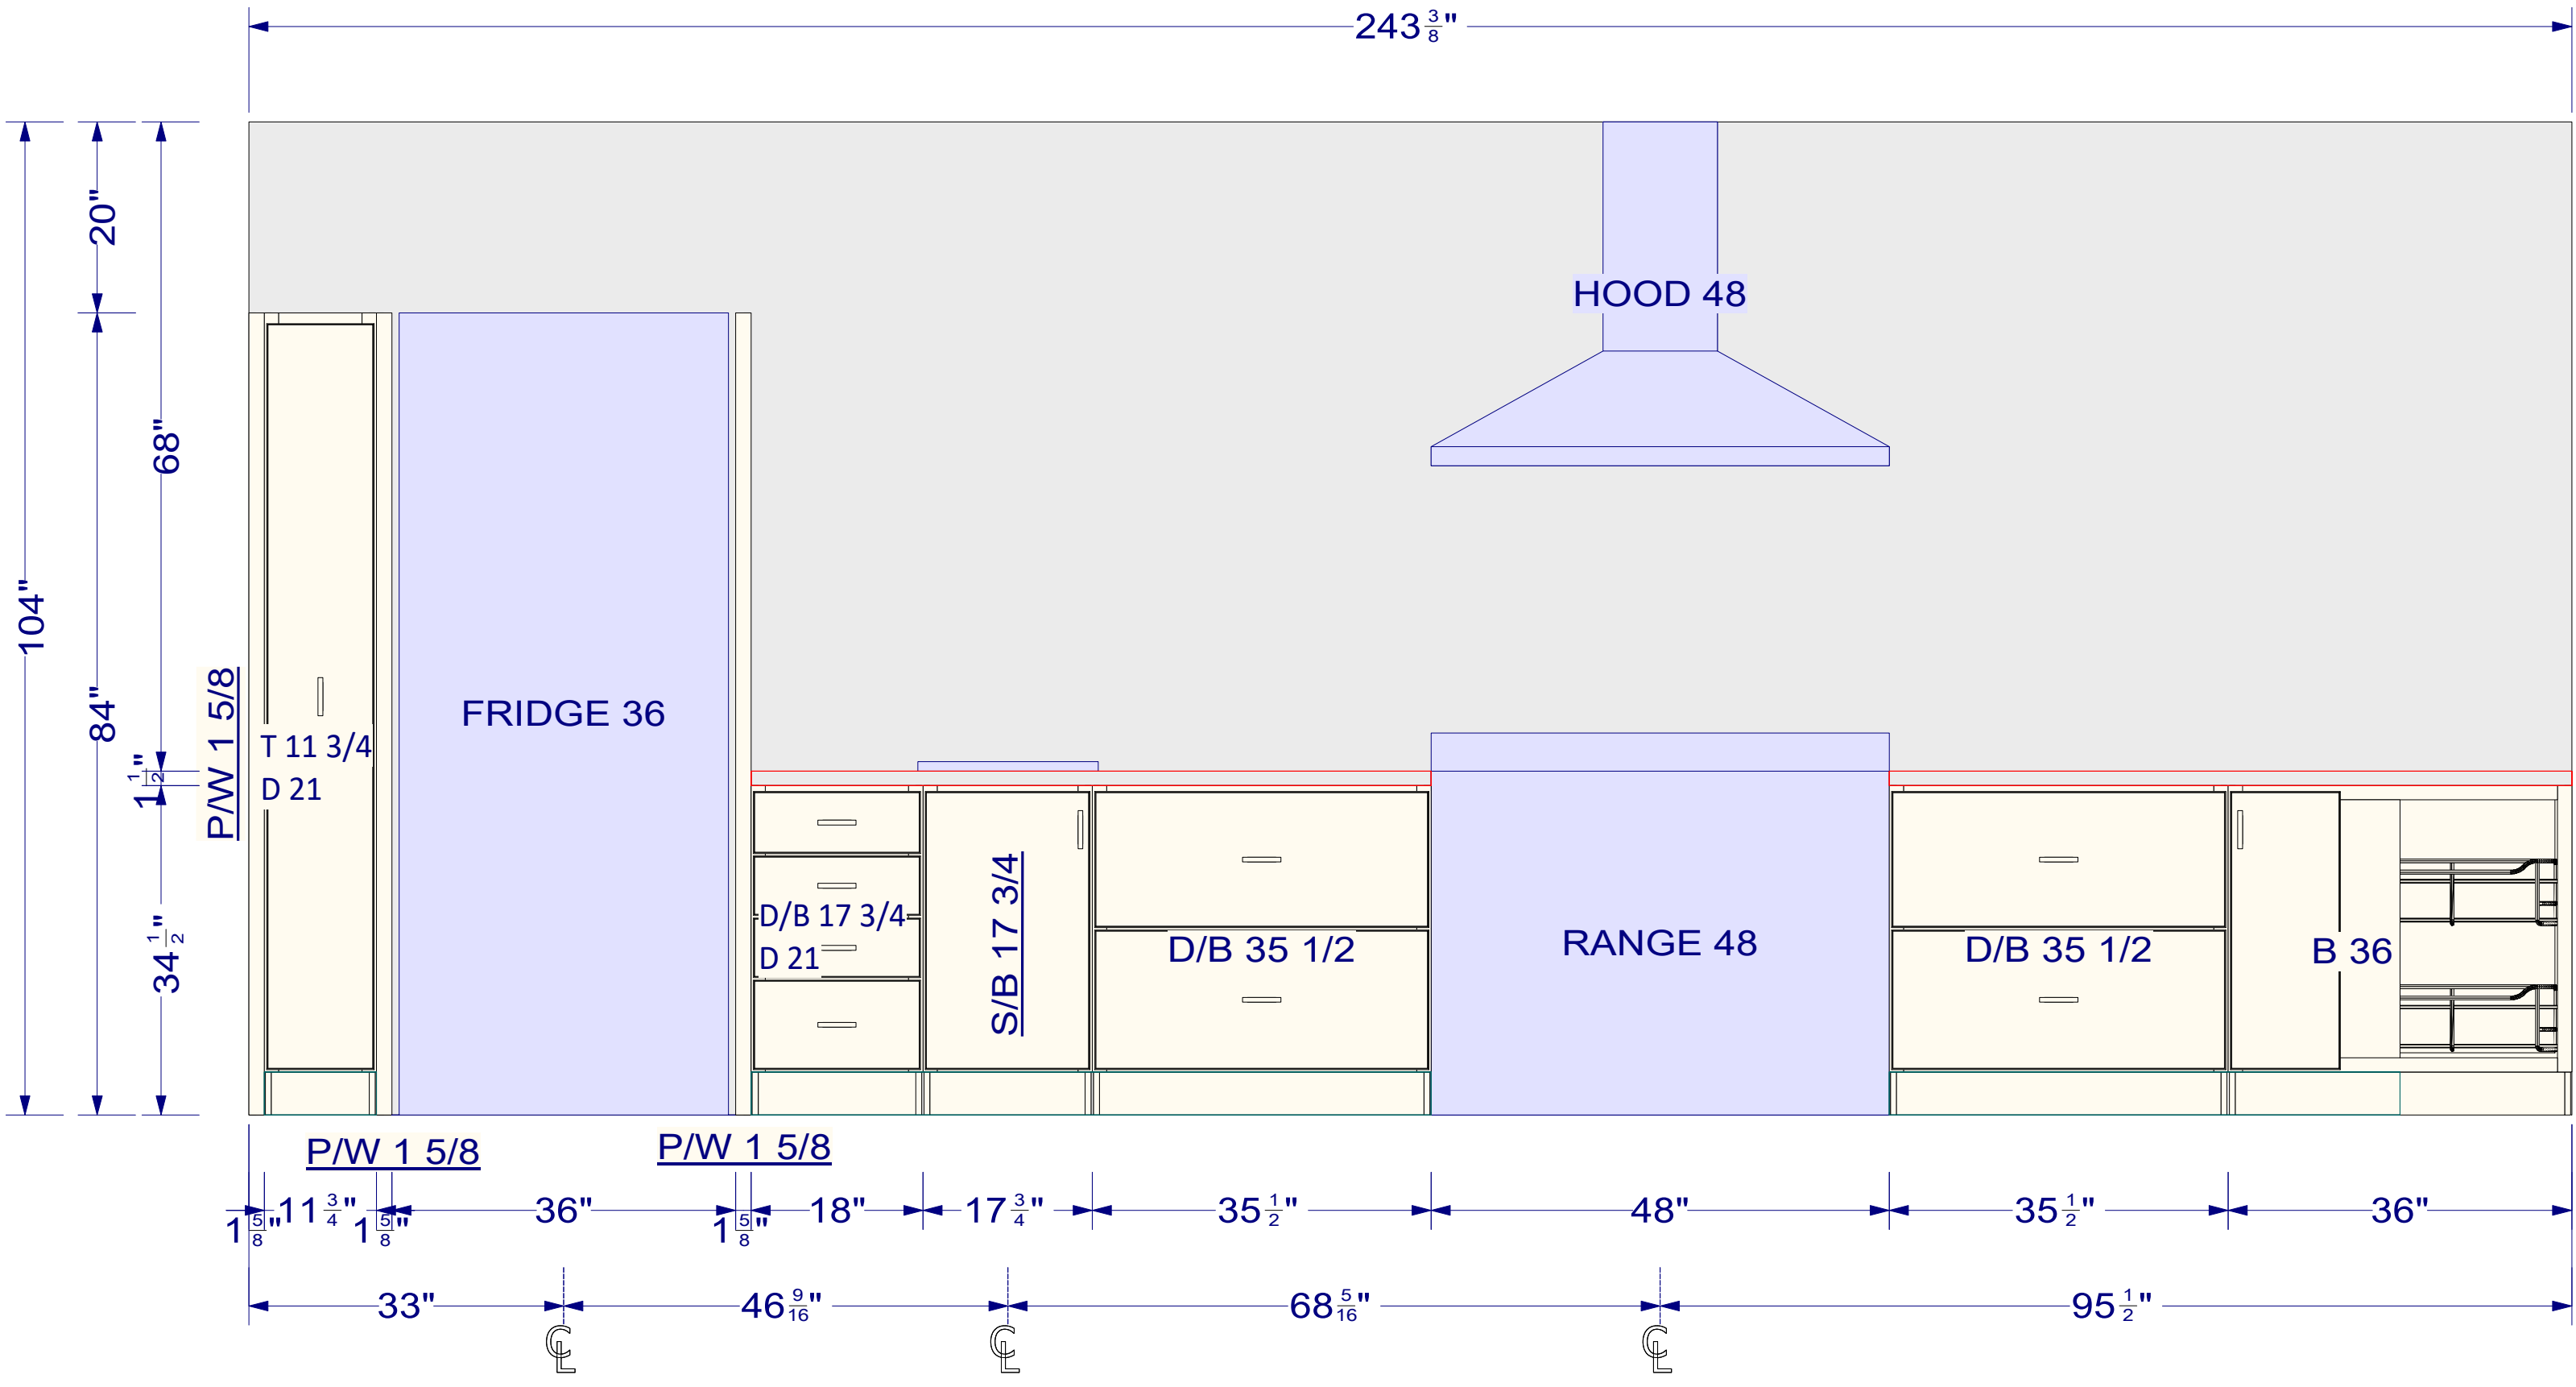

S10455

OVERALL HEIGHT - 104"
 FULL HEIGHT - 84"
 UPPER HEIGHT - 19"
 UPPER DEPTH - 12 1/2"

P/W 3/4

B 52 3/4 H 39 1/2
D 25