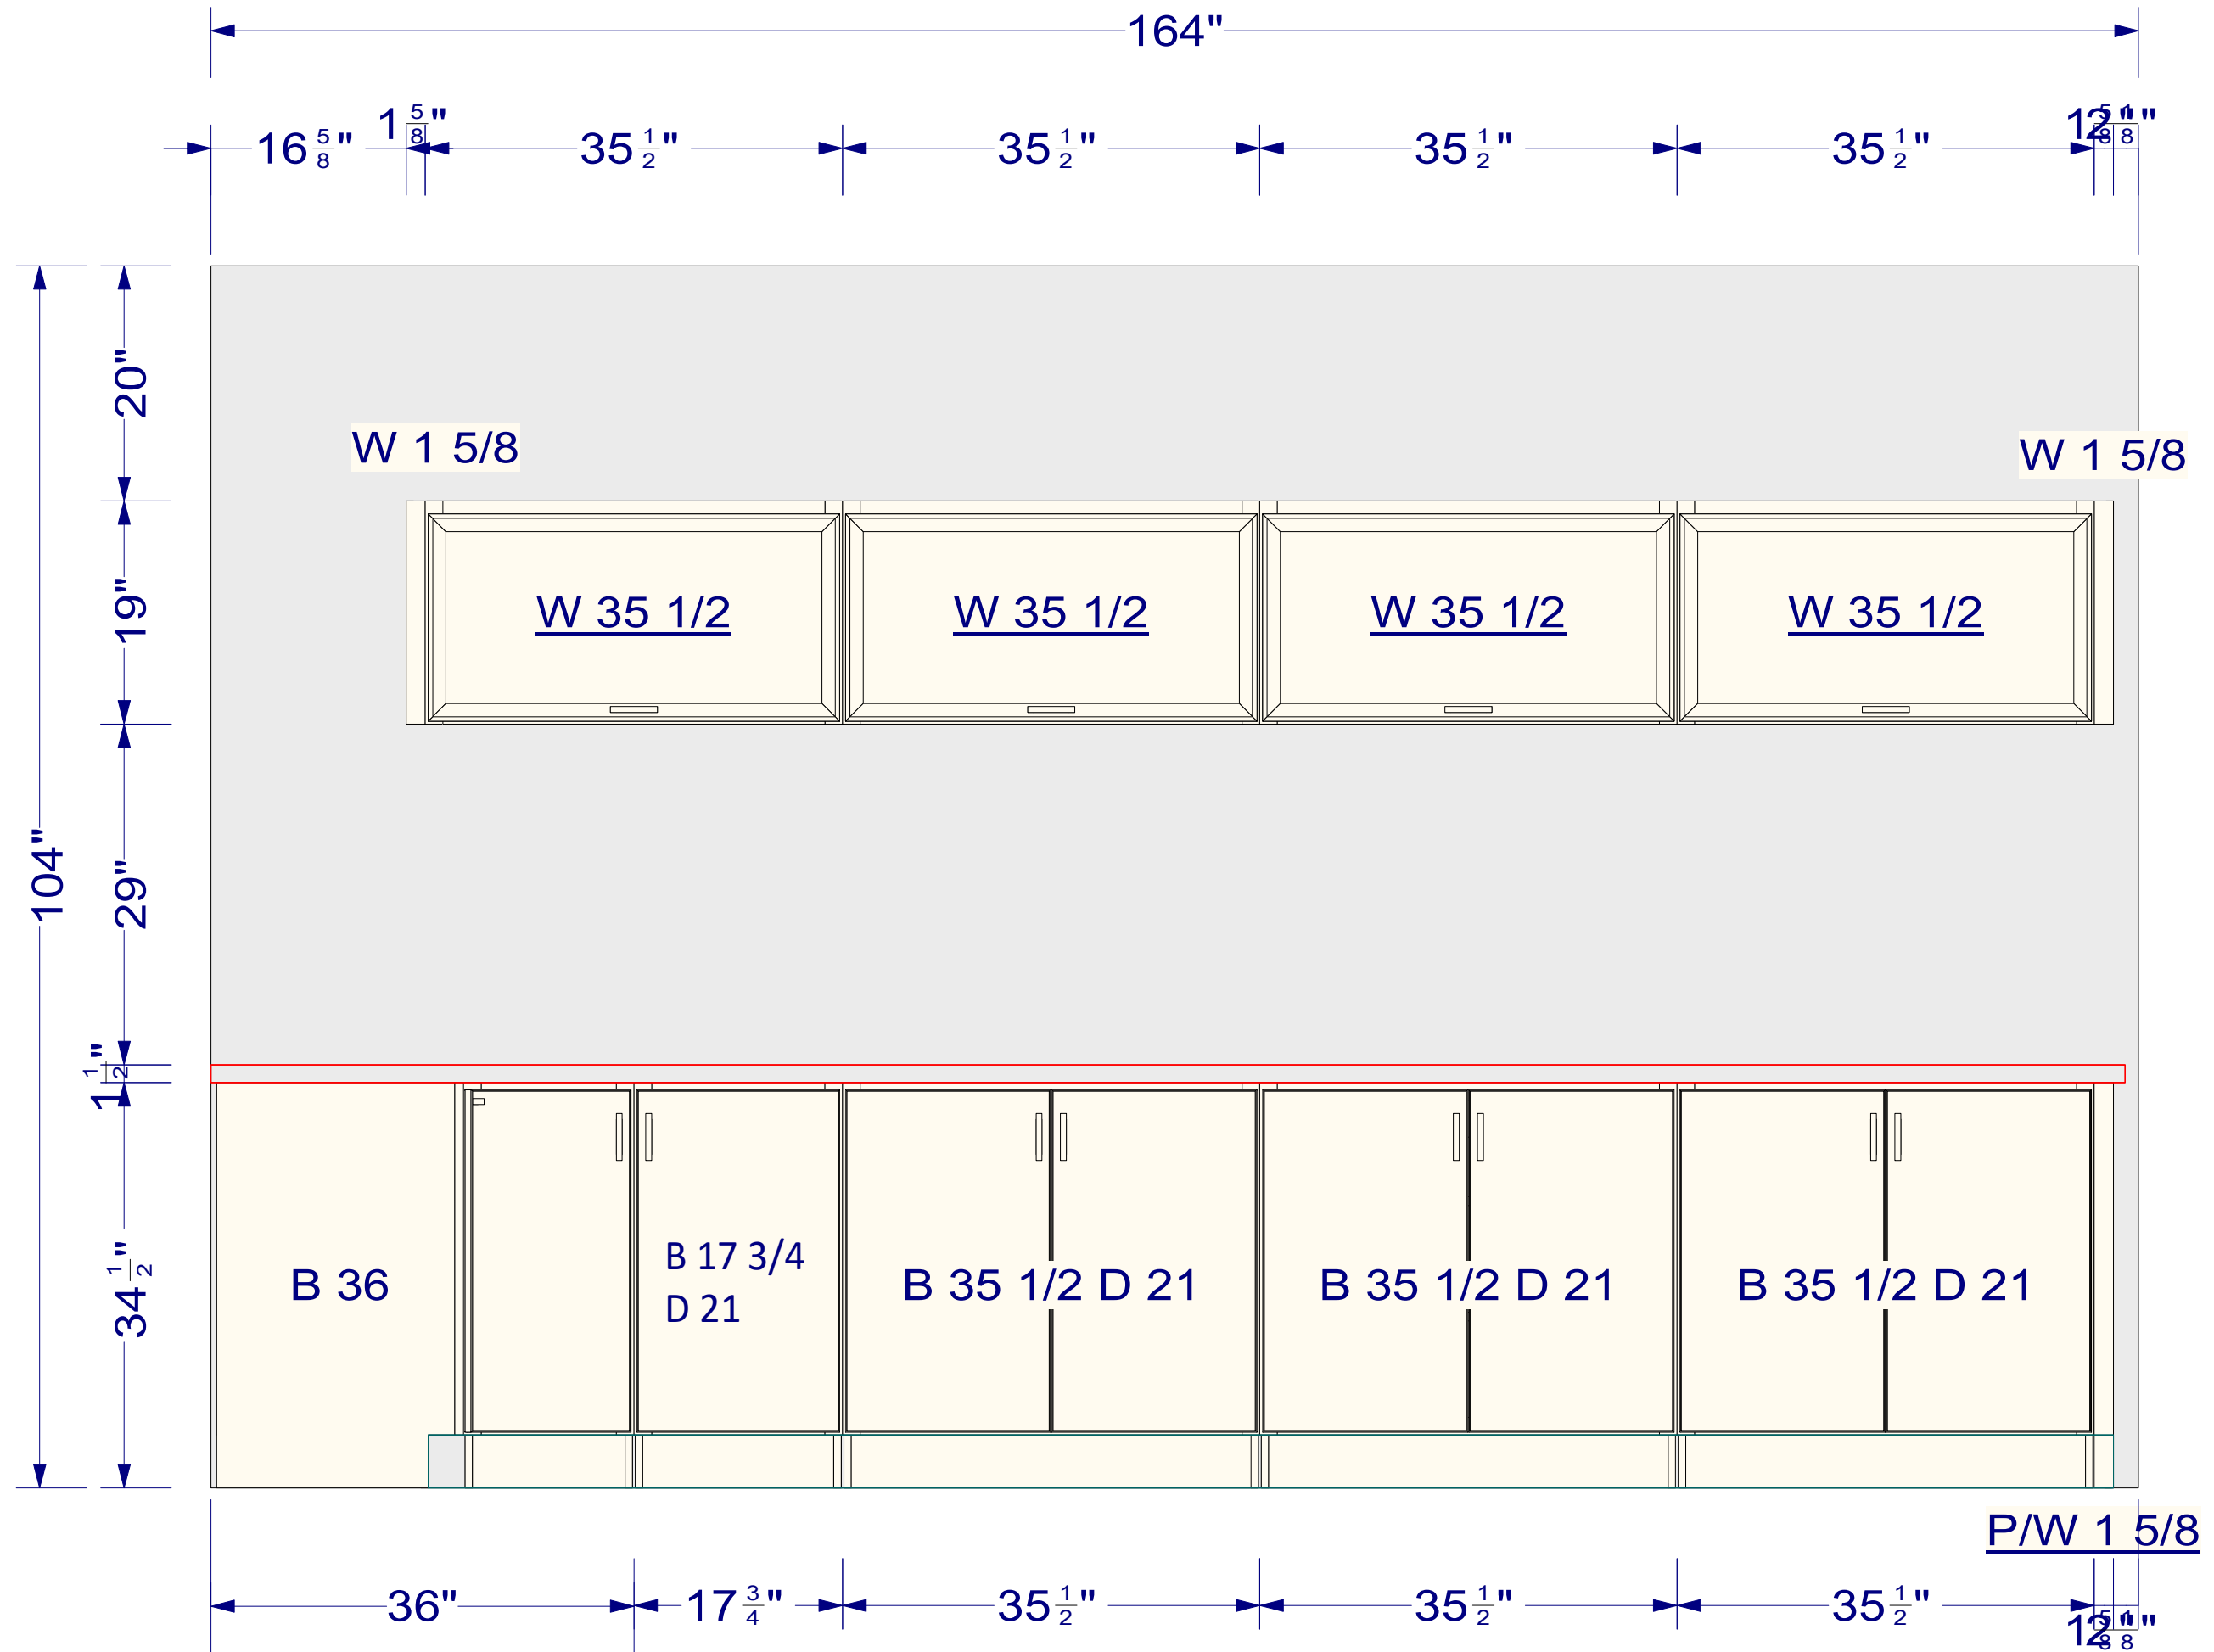

S10455

OVERALL HEIGHT - 104"
 FULL HEIGHT - 84"
 UPPER HEIGHT - 19"
 UPPER DEPTH - 12 1/2"

P/W 3/4

B 52 3/4 H 39 1/2
D 25