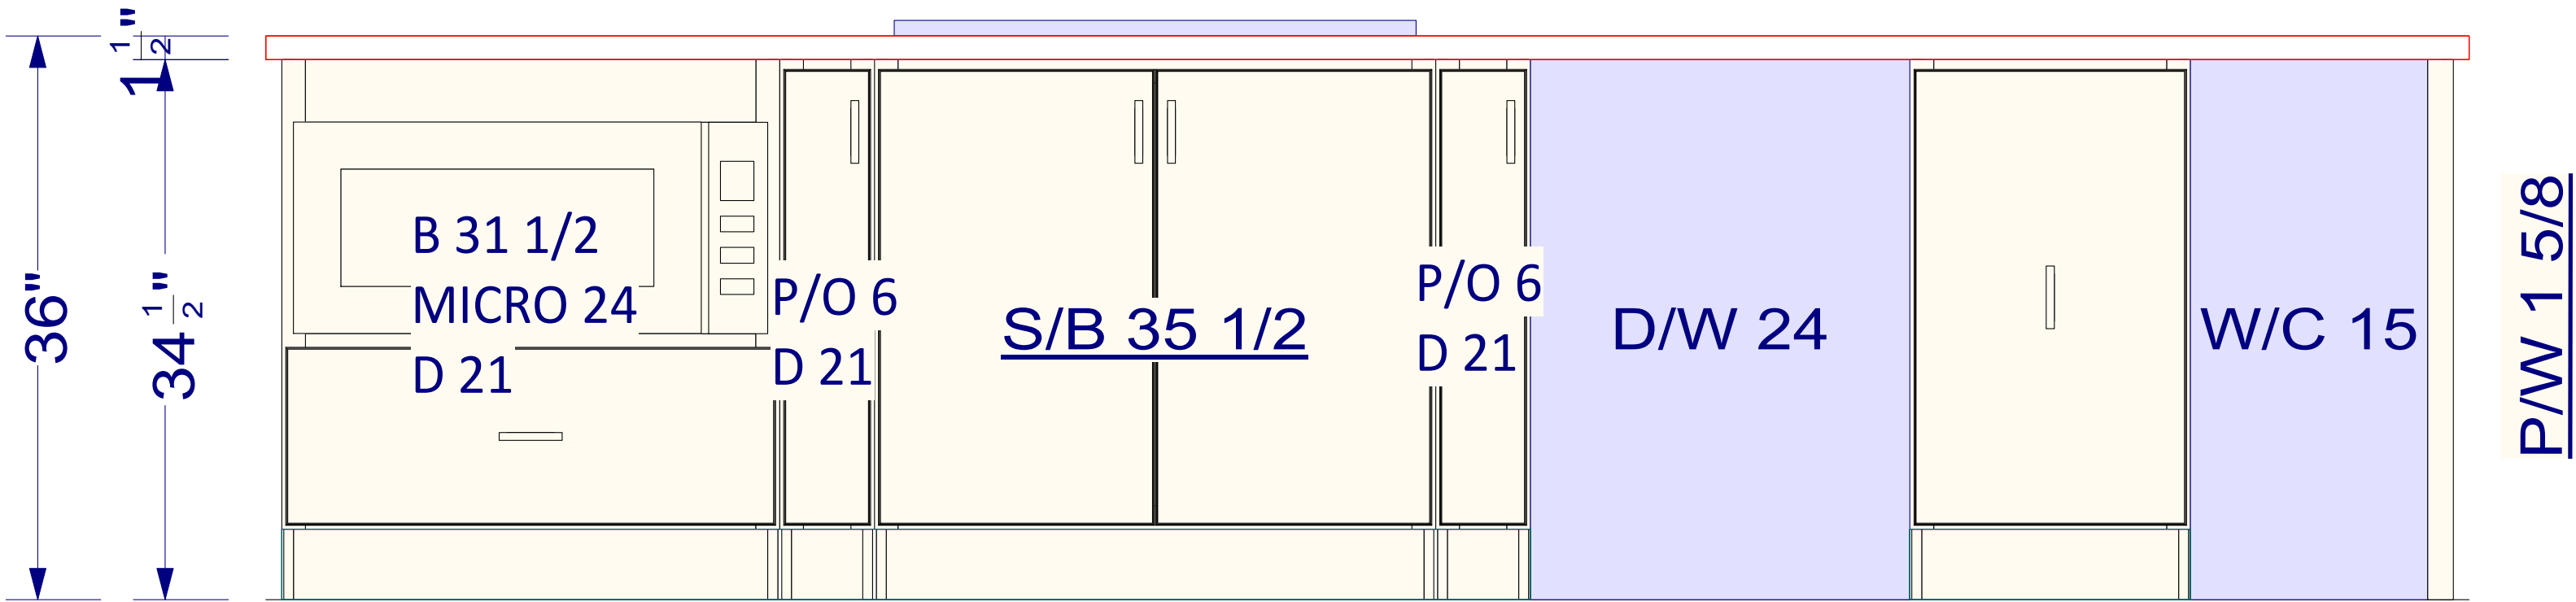

S10455

OVERALL HEIGHT - 104"
 FULL HEIGHT - 84"
 UPPER HEIGHT - 19"
 UPPER DEPTH - 12 1/2"

P/W 3/4

B 52 3/4 H 39 1/2
D 25