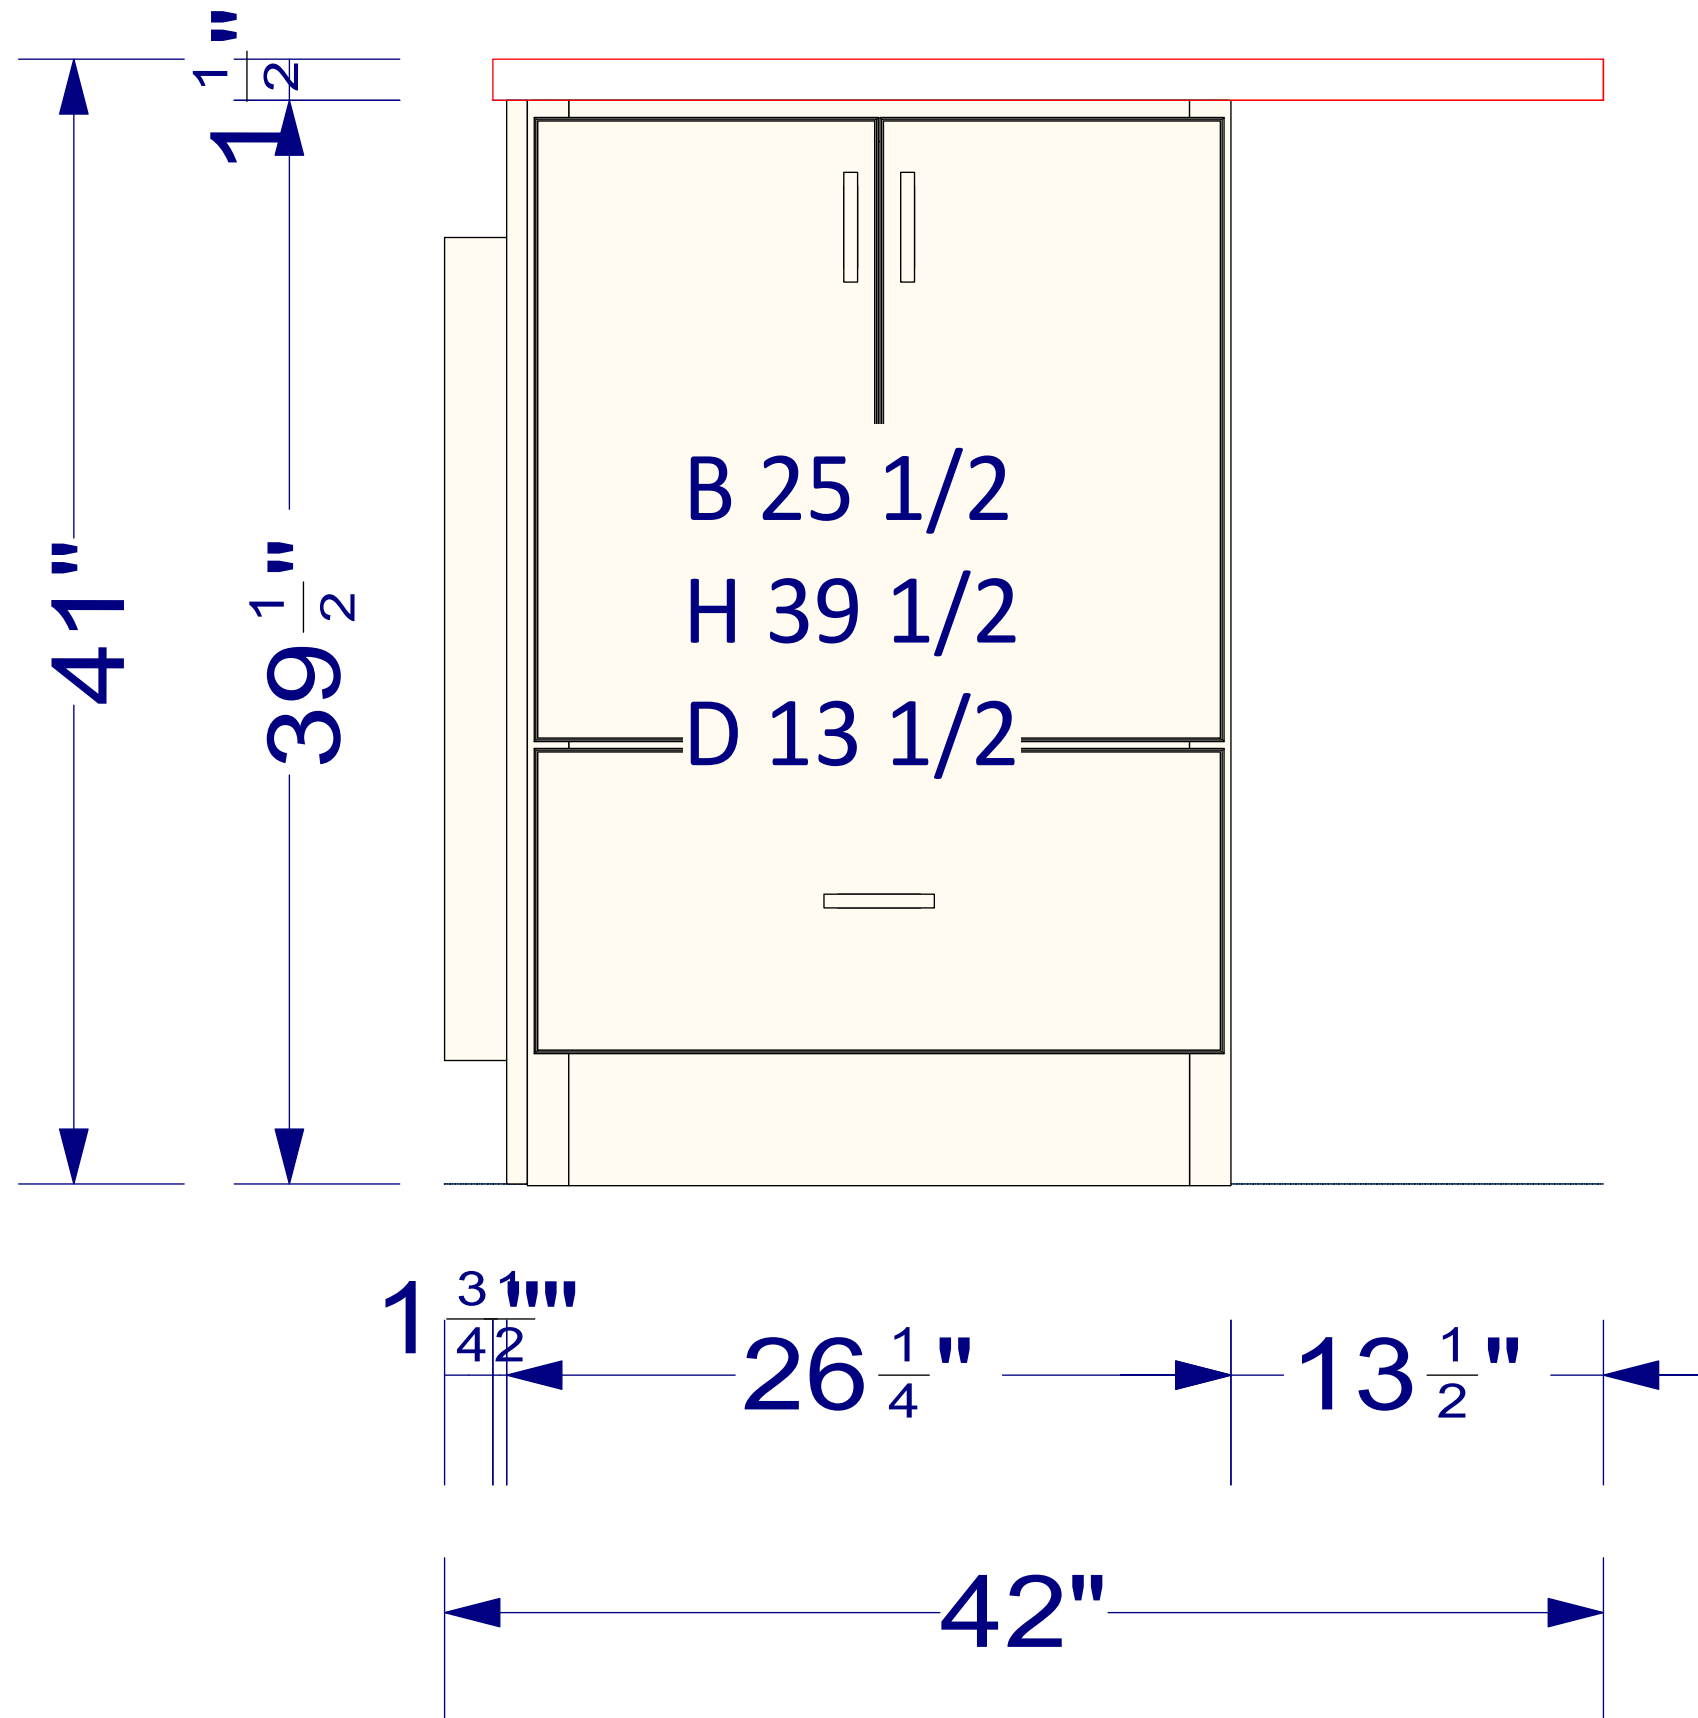

S10455

OVERALL HEIGHT - 104"
 FULL HEIGHT - 84"
 UPPER HEIGHT - 19"
 UPPER DEPTH - 12 1/2"

P/W 3/4

B 52 3/4 H 39 1/2
D 25