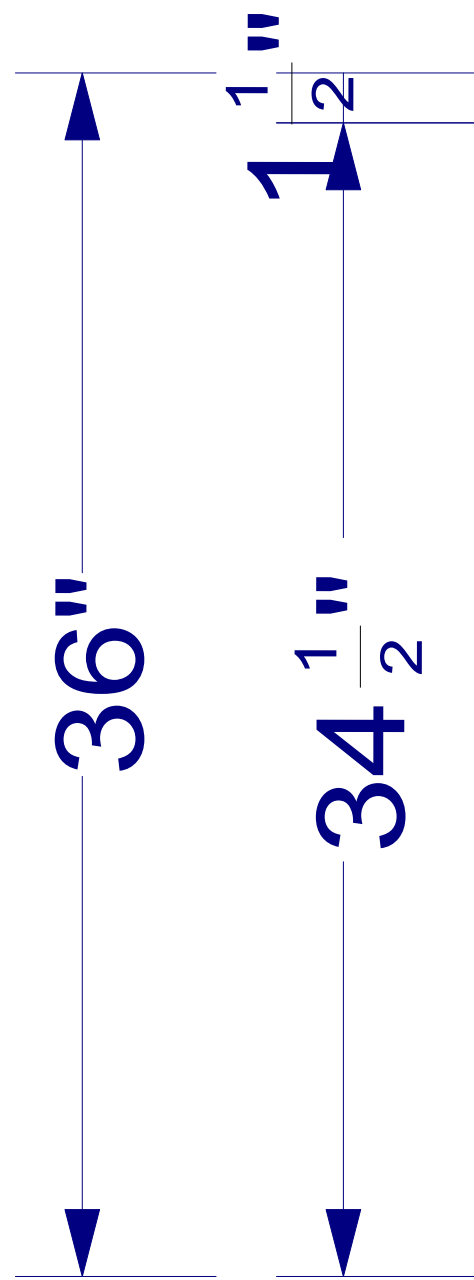

S10448

OVERALL HEIGHT - 92"

FULL HEIGHT - 90"

UPPER HEIGHT - 32" (34" W/BOTTOM TRIM)

UPPER DEPTH -

P 3X3

P 3

B 17 3/4      B 14 1/4  
 D 18 1/2      DOOR 17 3/4      W/C 15