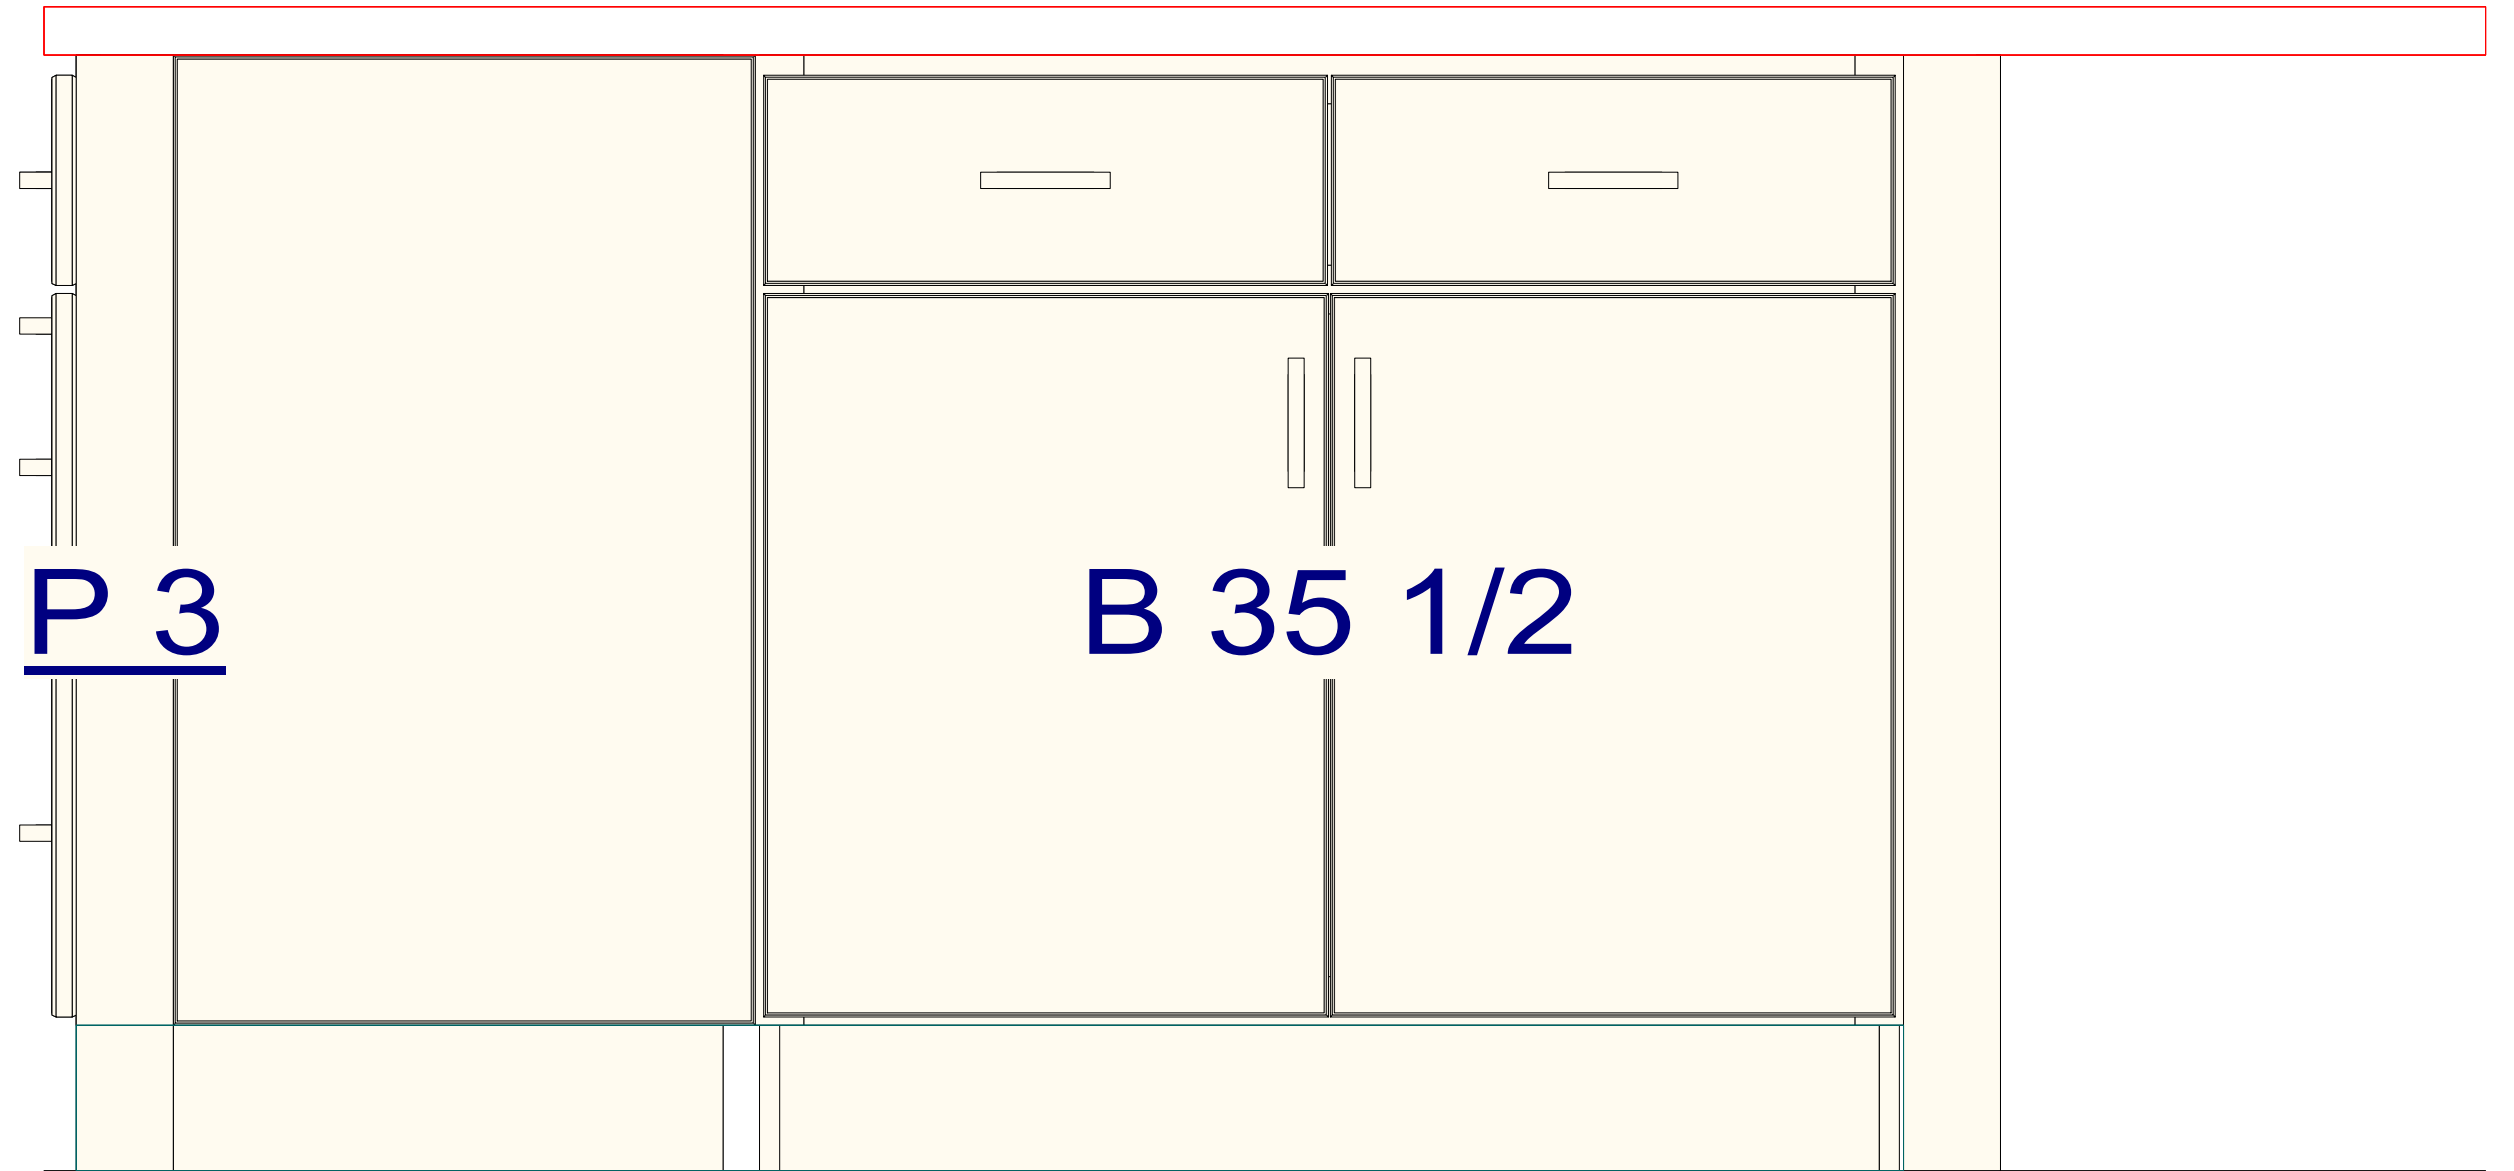

S10448

OVERALL HEIGHT - 92"

FULL HEIGHT - 90"

UPPER HEIGHT - 32" (34" W/BOTTOM TRIM)

UPPER DEPTH -

P 3X3

P 3

B 17 3/4      B 14 1/4  
 D 18 1/2      DOOR 17 3/4      W/C 15