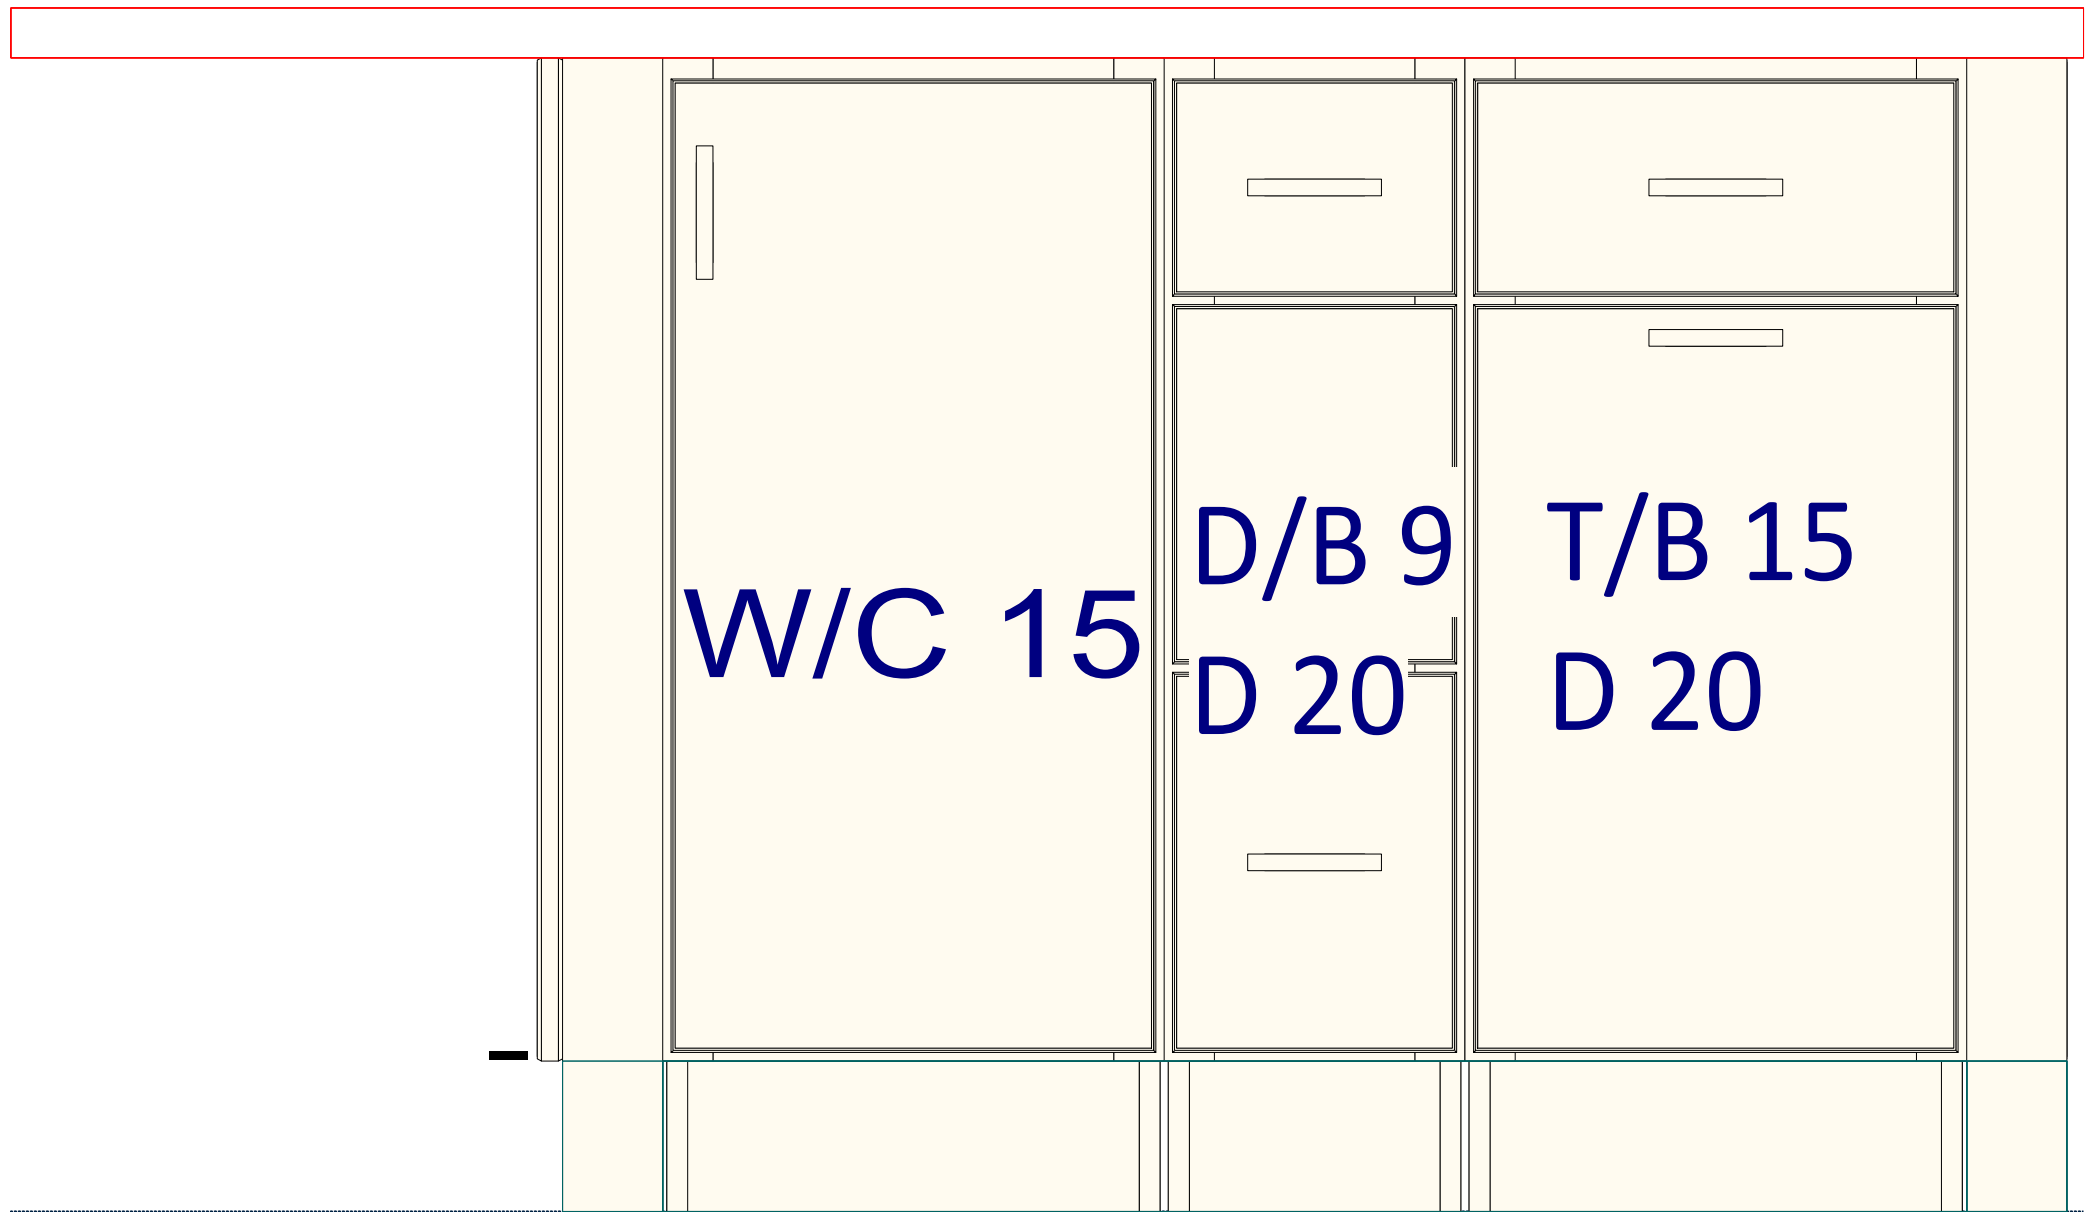

S10448

OVERALL HEIGHT - 92"

FULL HEIGHT - 90"

UPPER HEIGHT - 32" (34" W/BOTTOM TRIM)

UPPER DEPTH -

P 3X3

P 3

B 17 3/4      B 14 1/4  
 D 18 1/2      DOOR 17 3/4      W/C 15