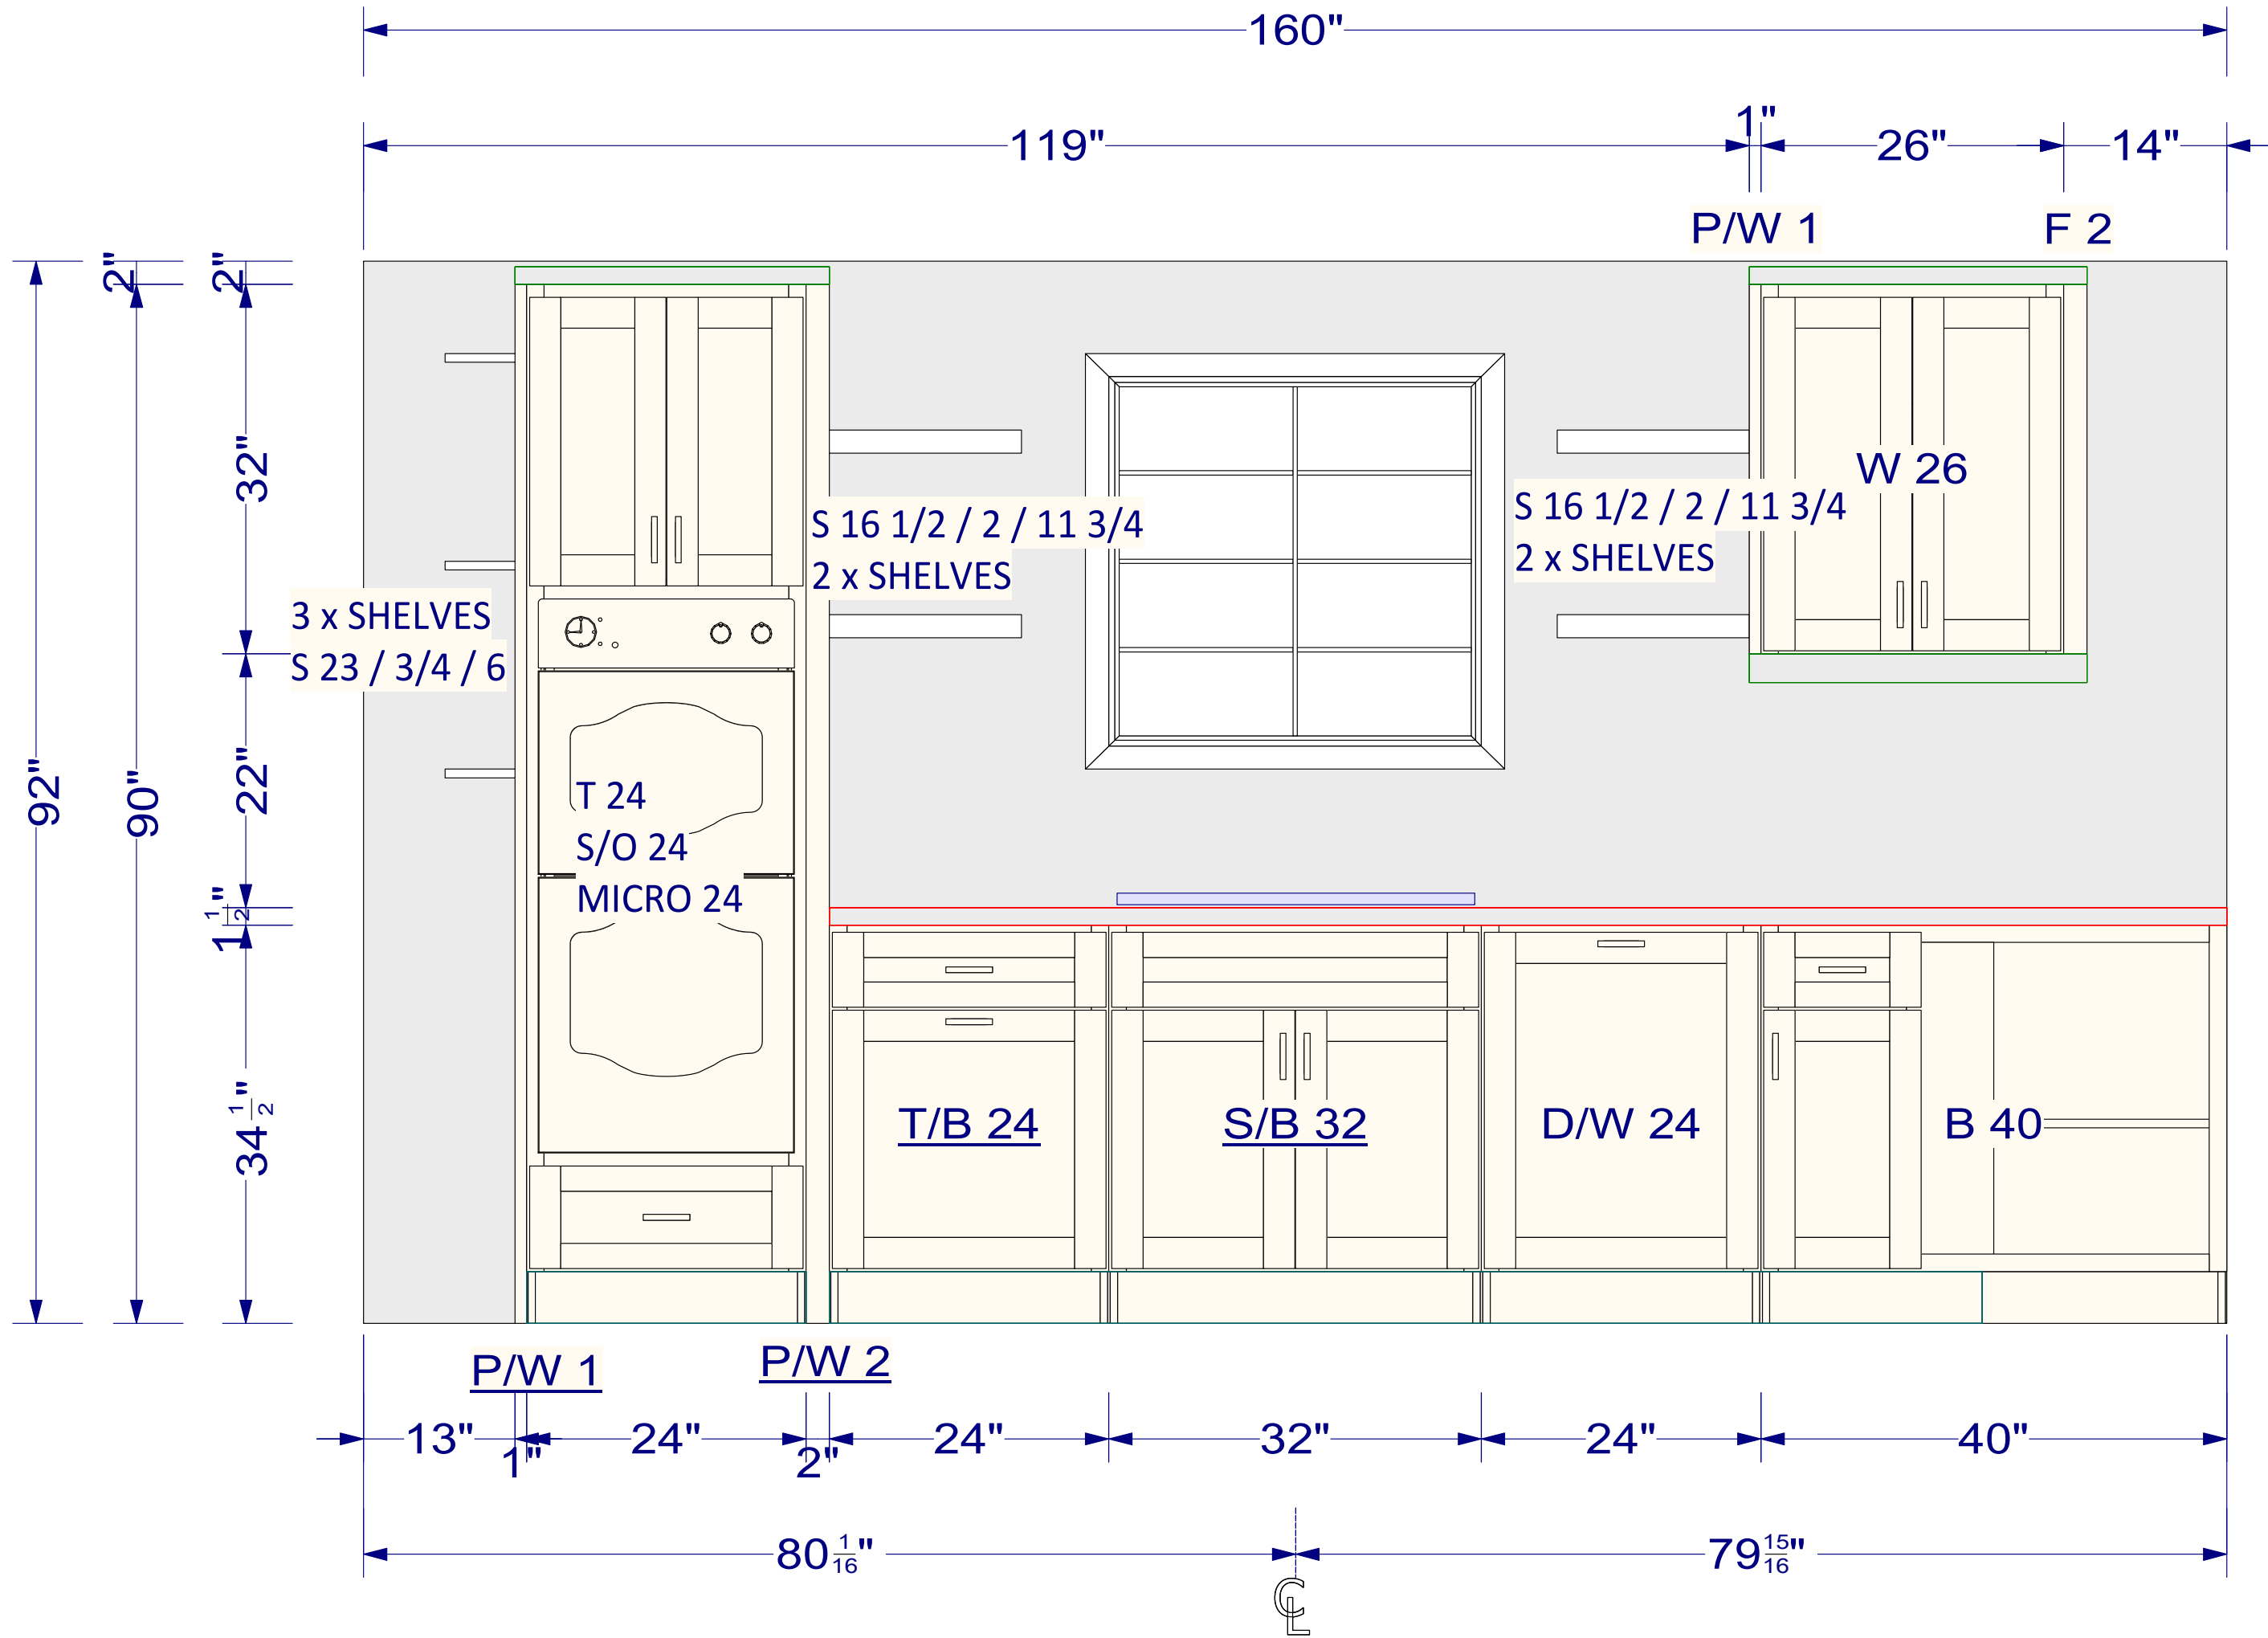

S10448

OVERALL HEIGHT - 92"

FULL HEIGHT - 90"

UPPER HEIGHT - 32" (34" W/BOTTOM TRIM)

UPPER DEPTH -

P 3X3

P 3

B 17 3/4      B 14 1/4  
 D 18 1/2      DOOR 17 3/4      W/C 15