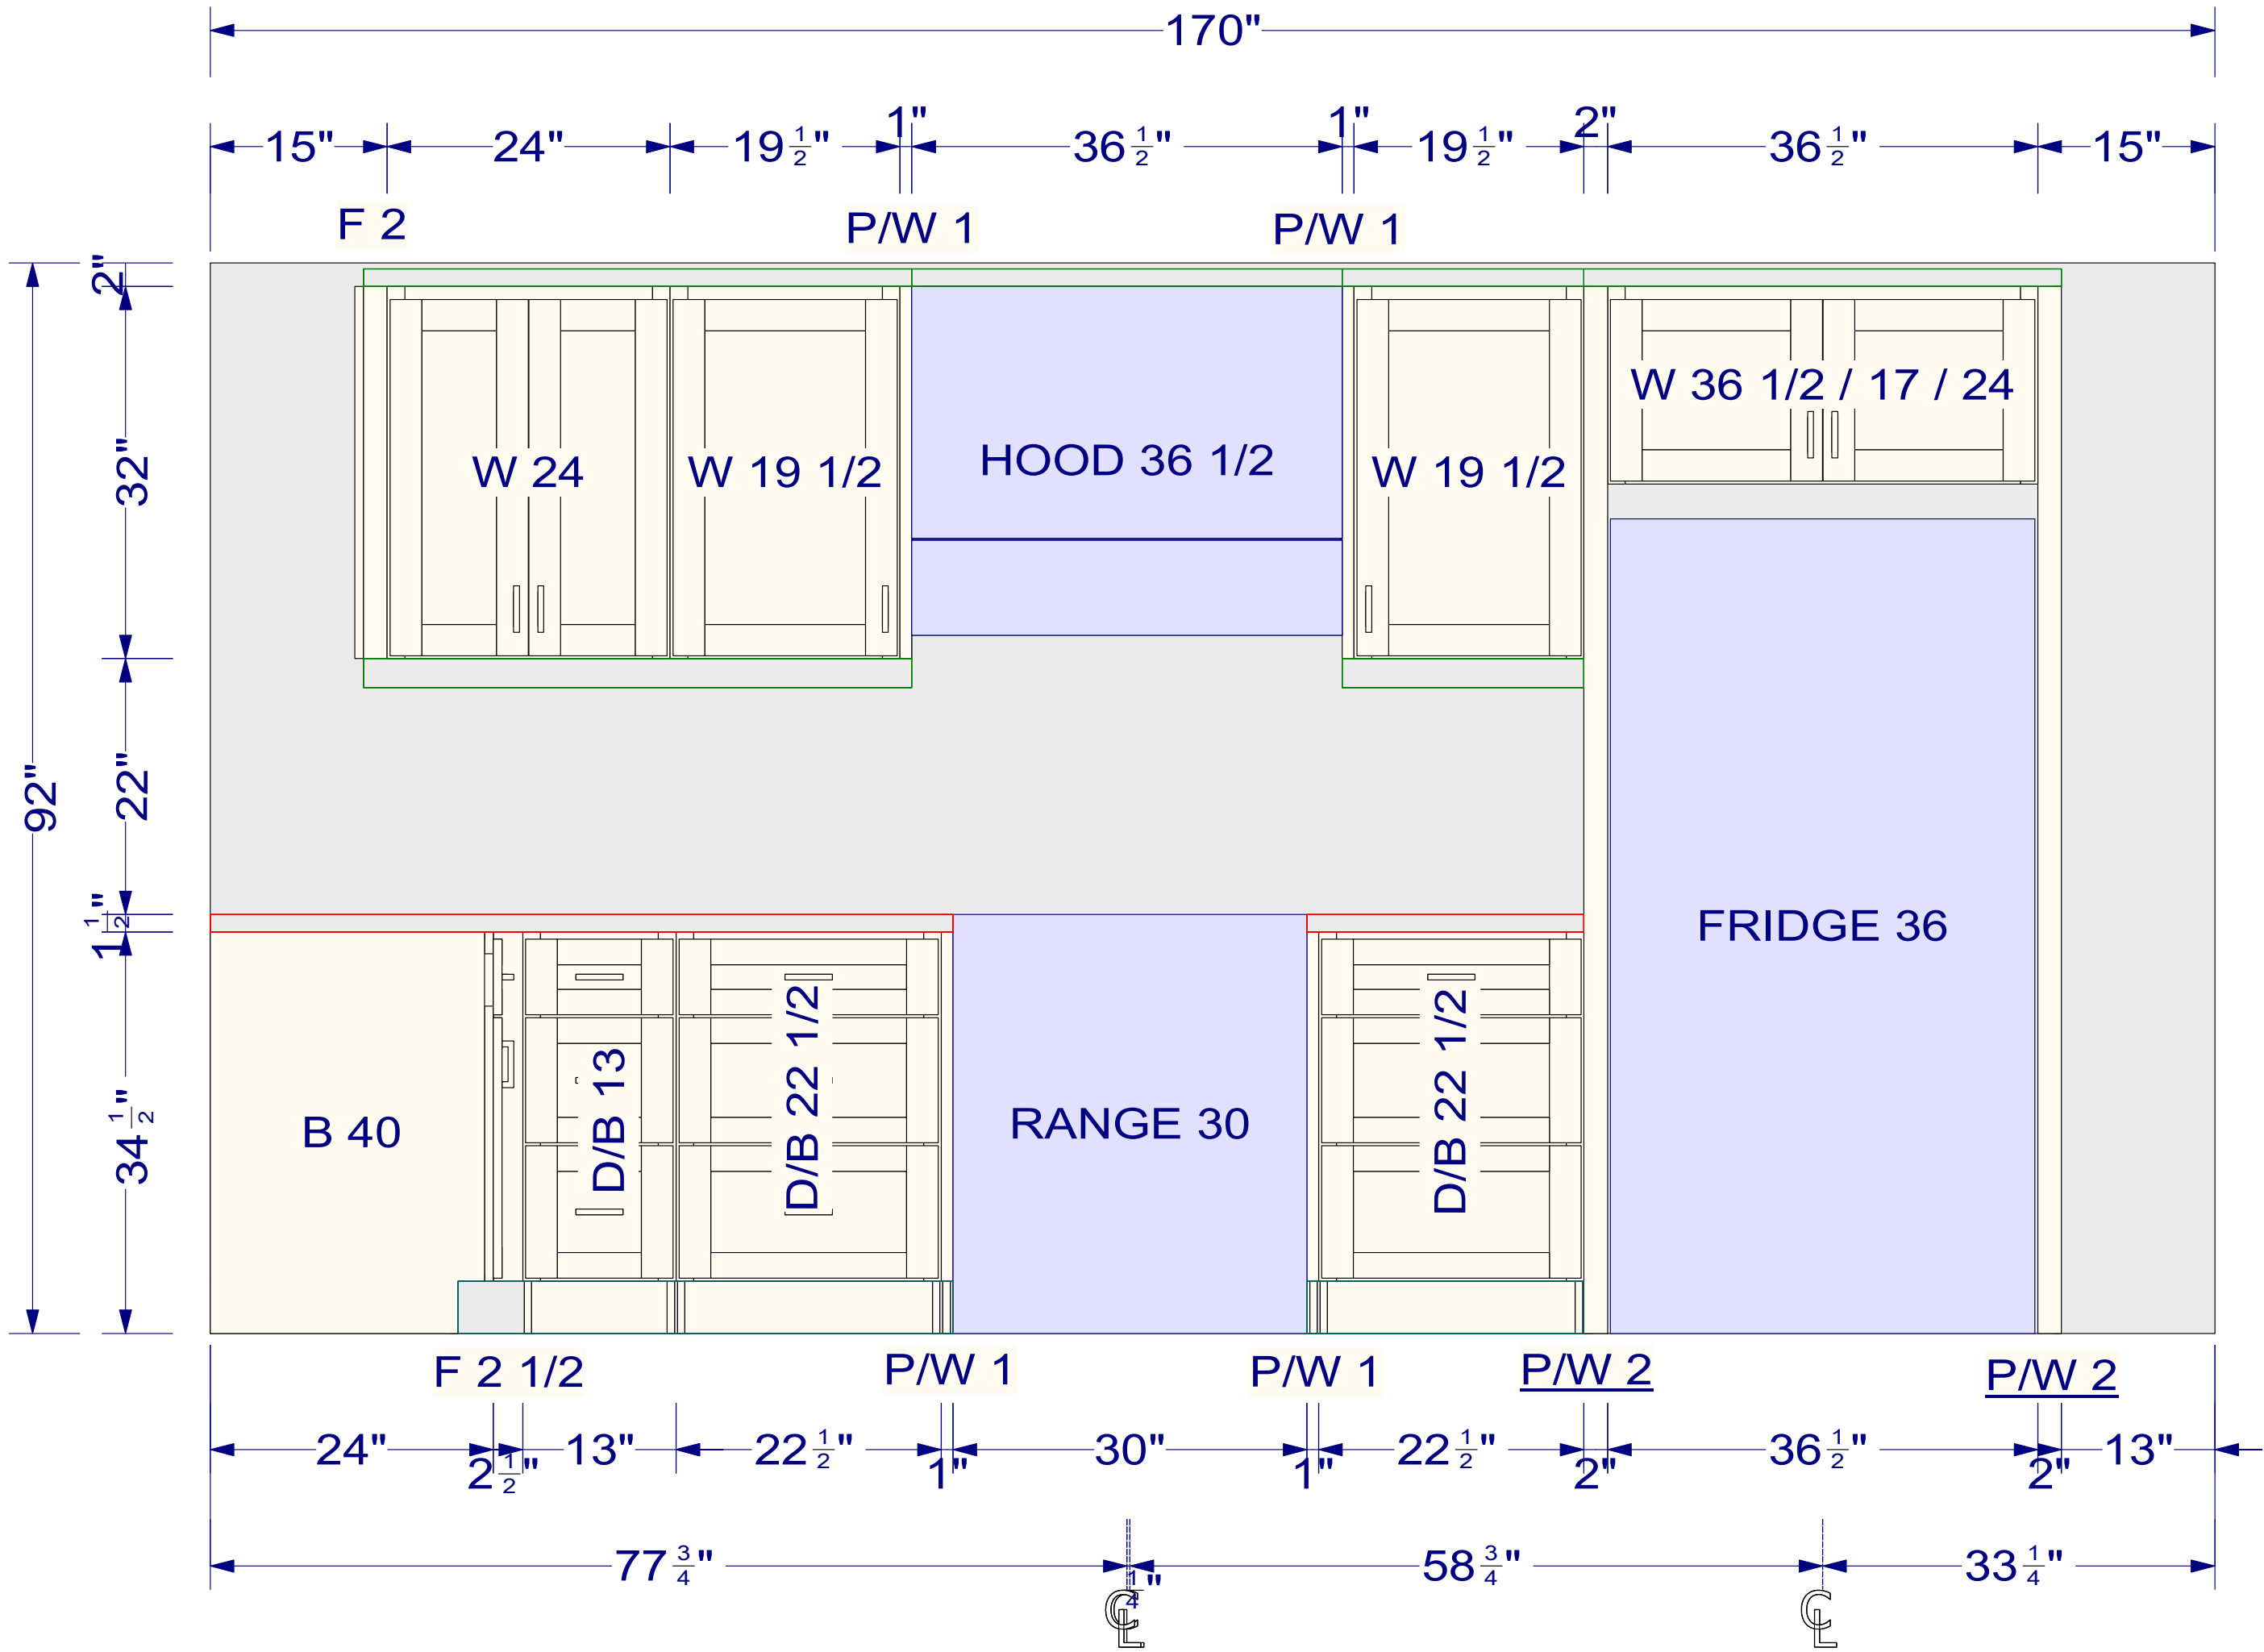

S10448

OVERALL HEIGHT - 92"

FULL HEIGHT - 90"

UPPER HEIGHT - 32" (34" W/BOTTOM TRIM)

UPPER DEPTH -

P 3X3

P 3

B 17 3/4      B 14 1/4  
 D 18 1/2      DOOR 17 3/4      W/C 15