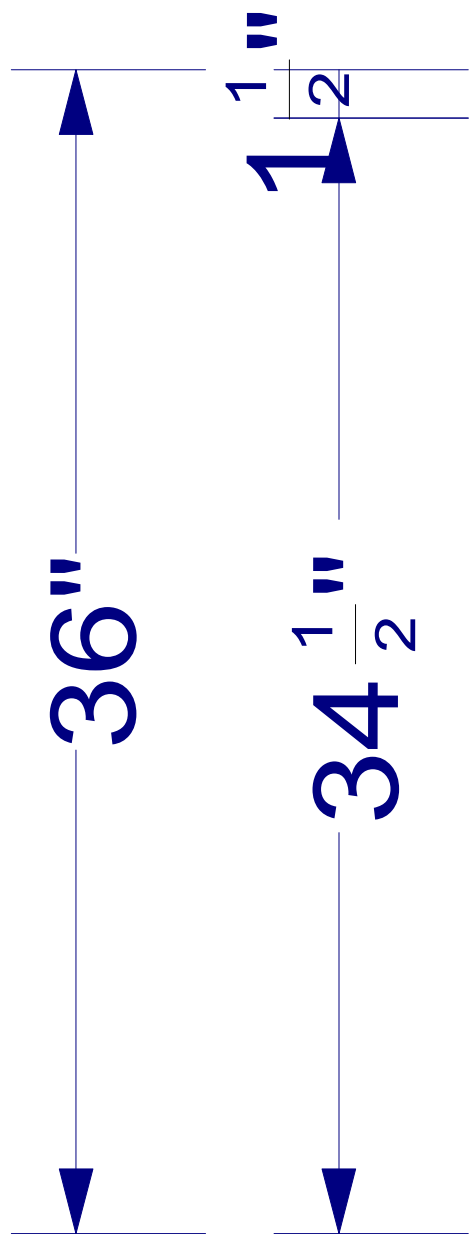

S10448

OVERALL HEIGHT - 92"

FULL HEIGHT - 90"

UPPER HEIGHT - 32" (34" W/BOTTOM TRIM)

UPPER DEPTH -

P 3X3

P 3

B 17 3/4      B 14 1/4  
 D 18 1/2      DOOR 17 3/4      W/C 15