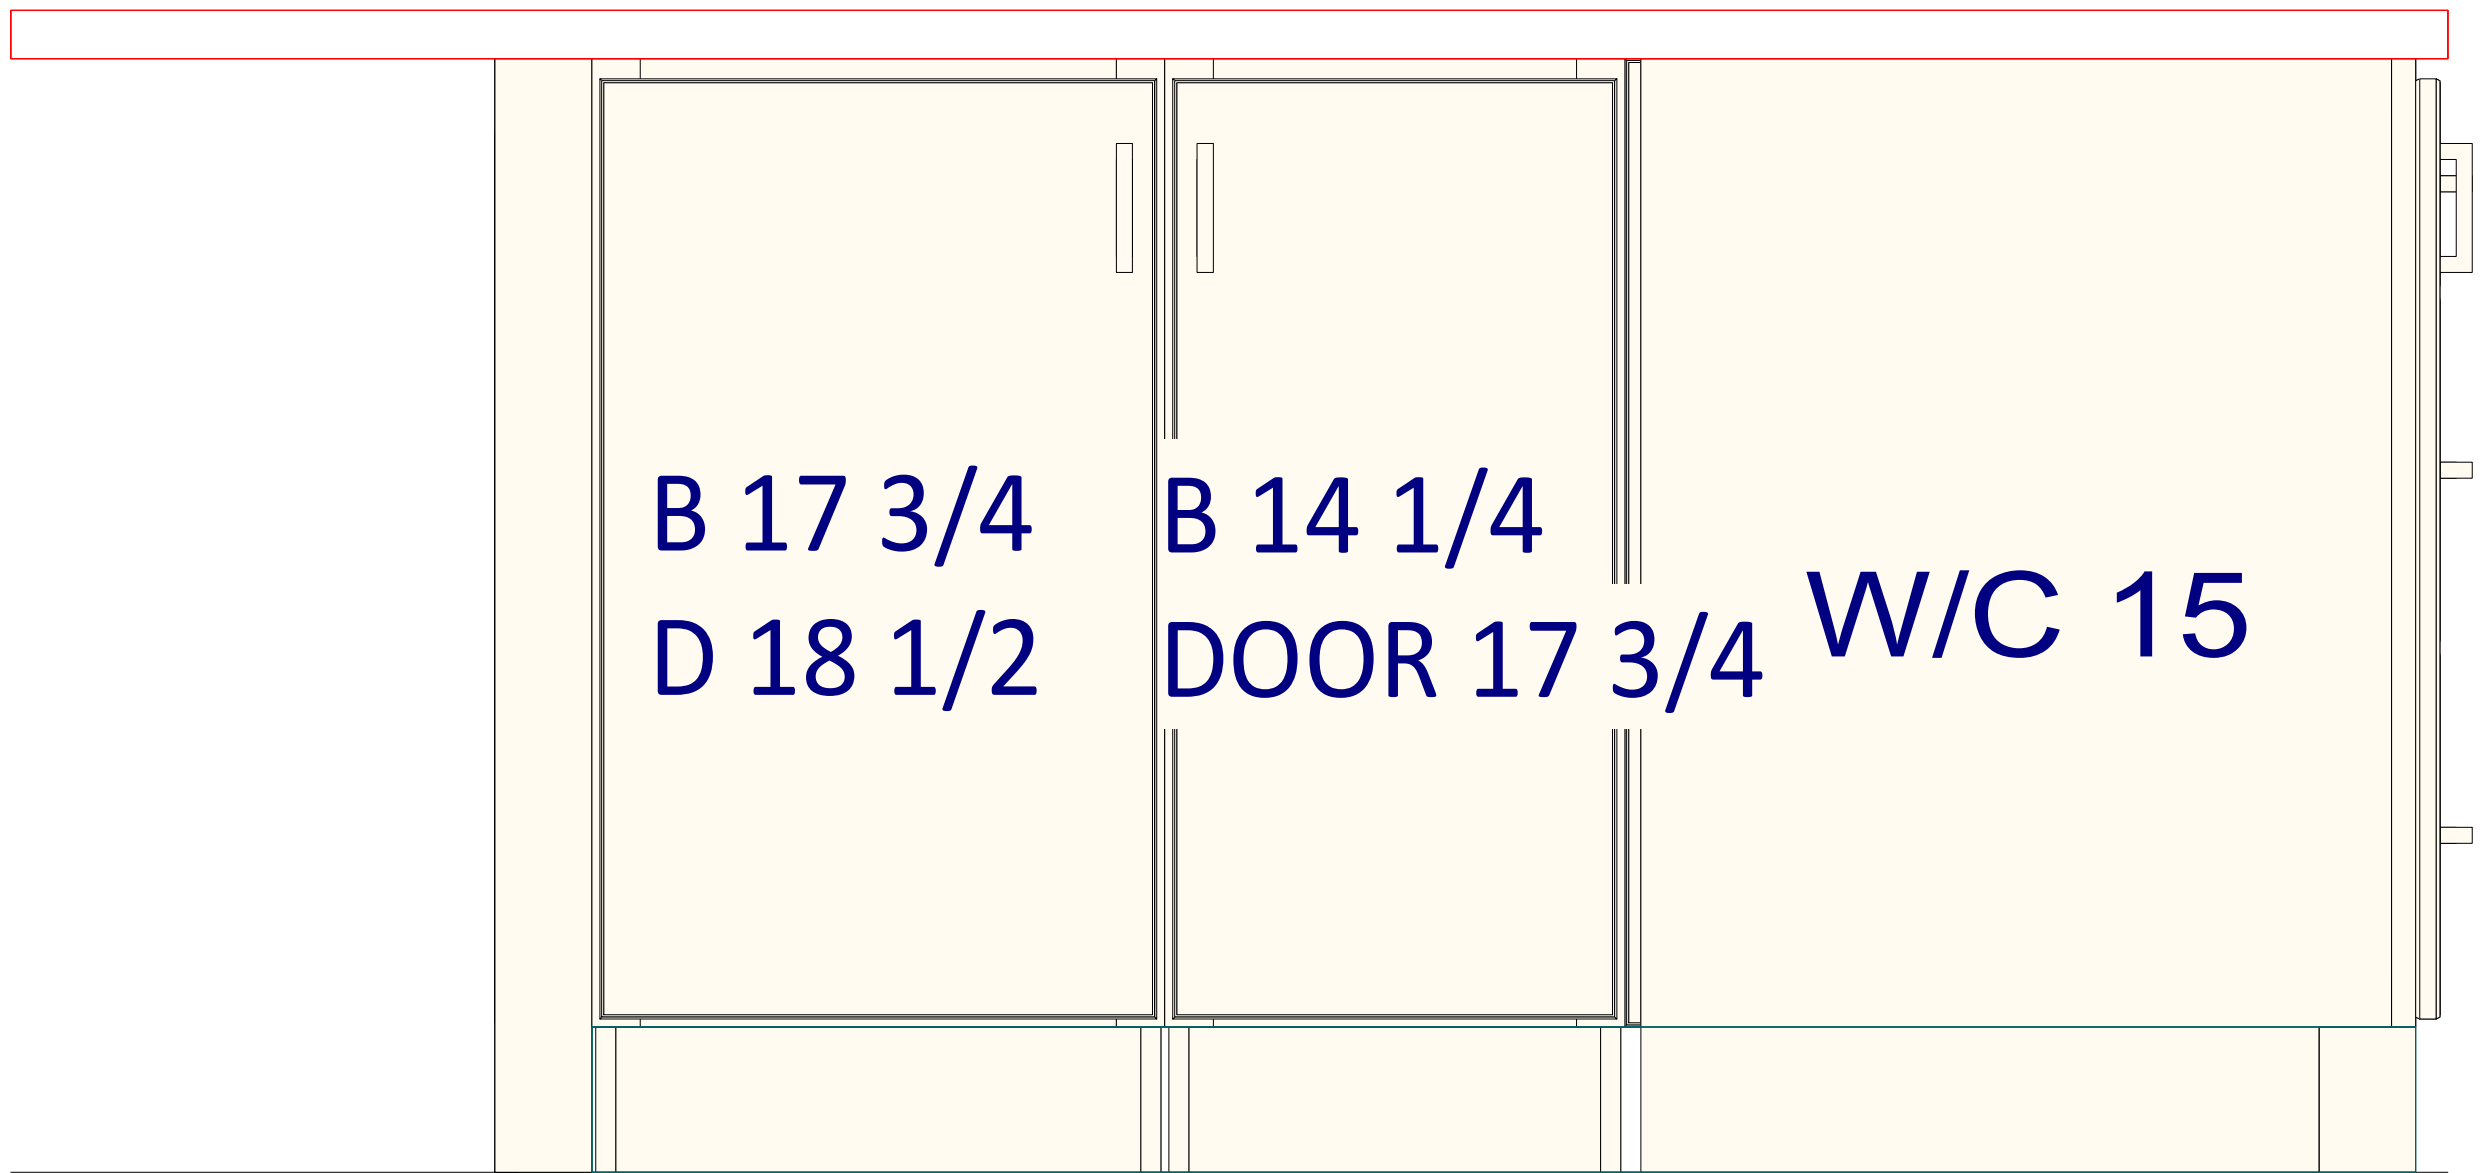

S10448

OVERALL HEIGHT - 92"

FULL HEIGHT - 90"

UPPER HEIGHT - 32" (34" W/BOTTOM TRIM)

UPPER DEPTH -

P 3X3

P 3

B 17 3/4      B 14 1/4  
 D 18 1/2      DOOR 17 3/4      W/C 15