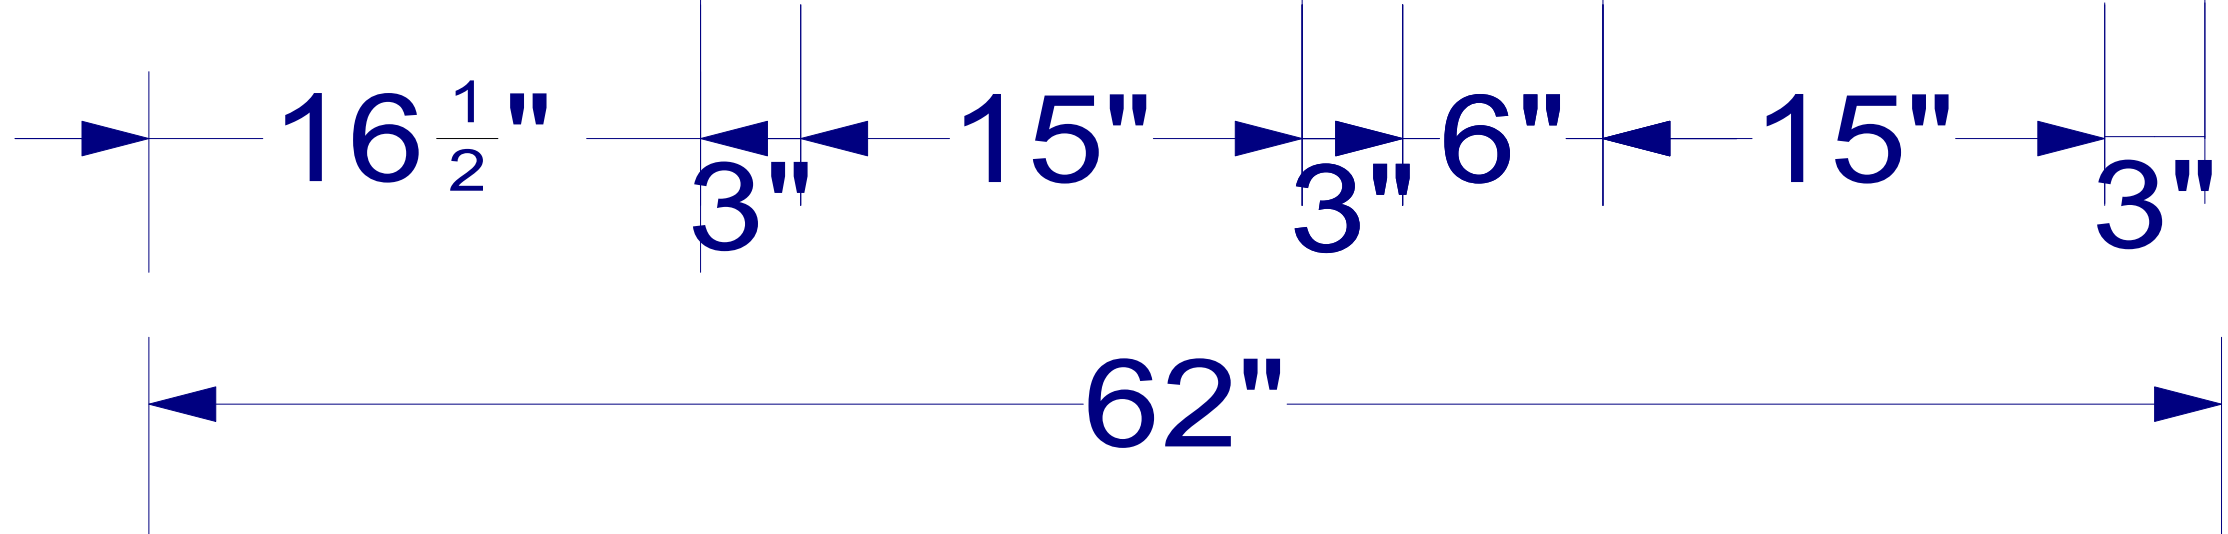

S10448

OVERALL HEIGHT - 92"

FULL HEIGHT - 90"

UPPER HEIGHT - 32" (34" W/BOTTOM TRIM)

UPPER DEPTH -

P 3X3

P 3

B 17 3/4      B 14 1/4  
 D 18 1/2      DOOR 17 3/4      W/C 15