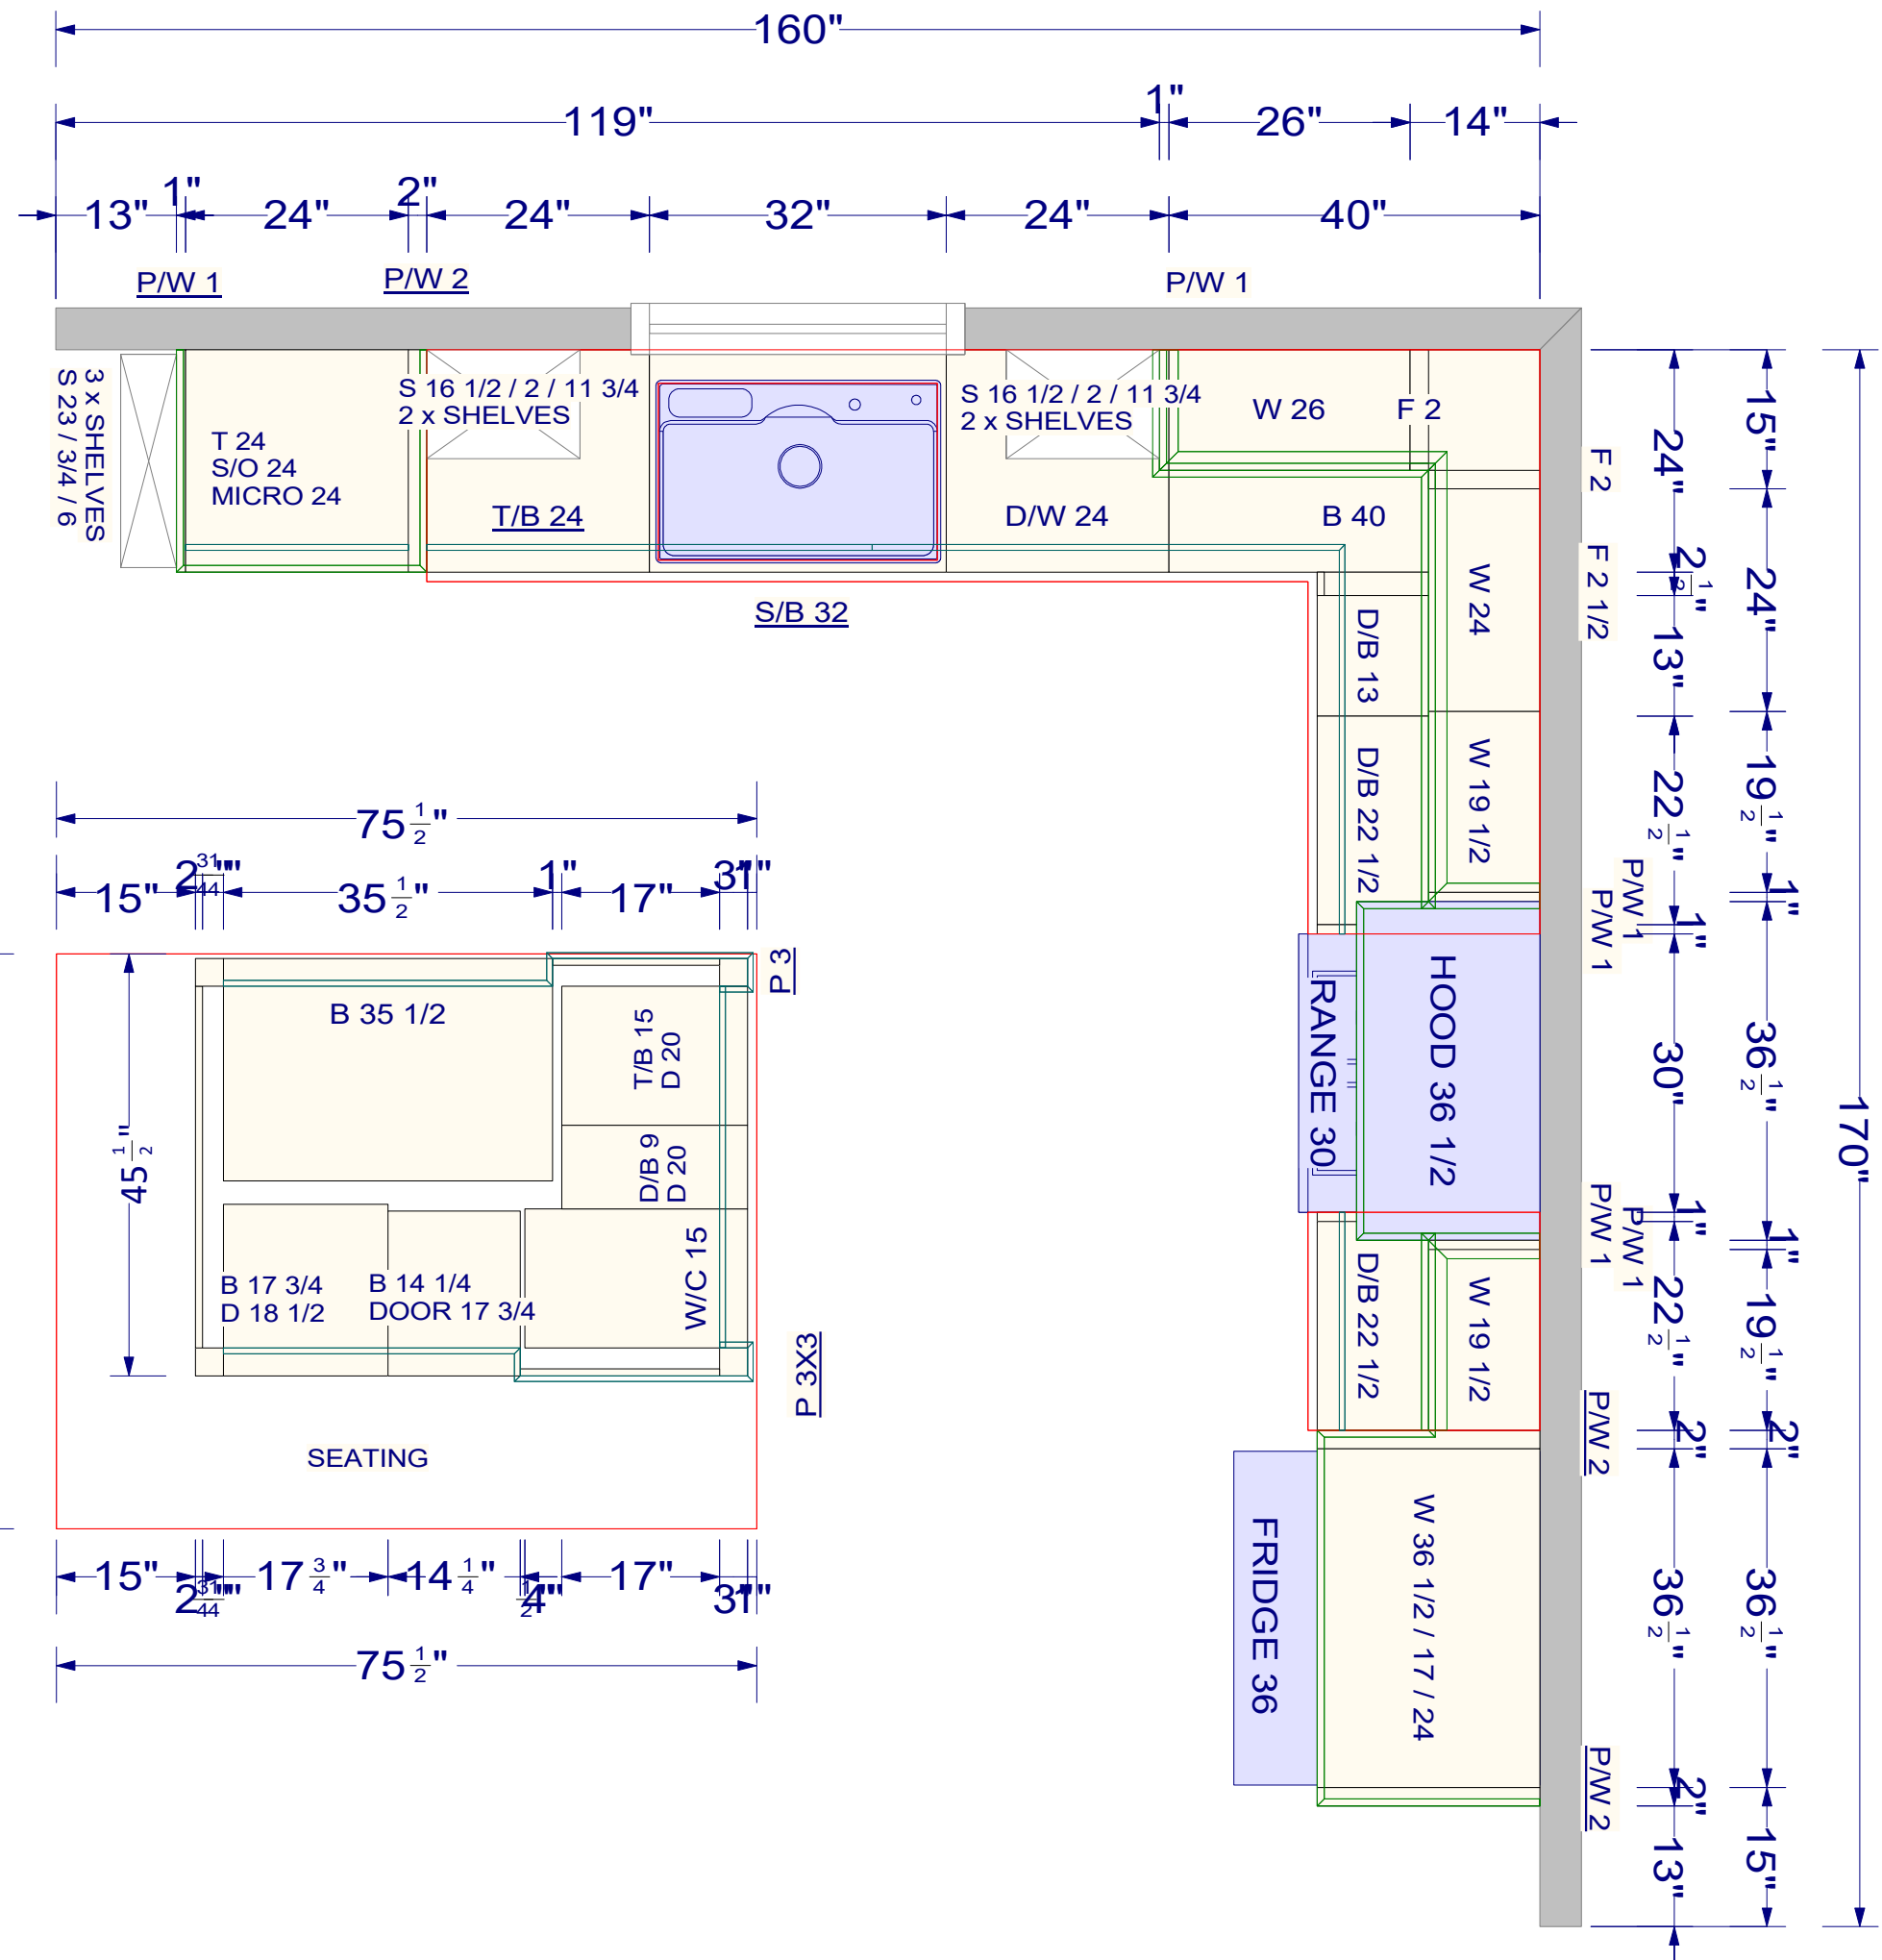

S10448

OVERALL HEIGHT - 92"

FULL HEIGHT - 90"

UPPER HEIGHT - 32" (34" W/BOTTOM TRIM)

UPPER DEPTH -

P 3X3

P 3

B 17 3/4      B 14 1/4  
 D 18 1/2      DOOR 17 3/4      W/C 15