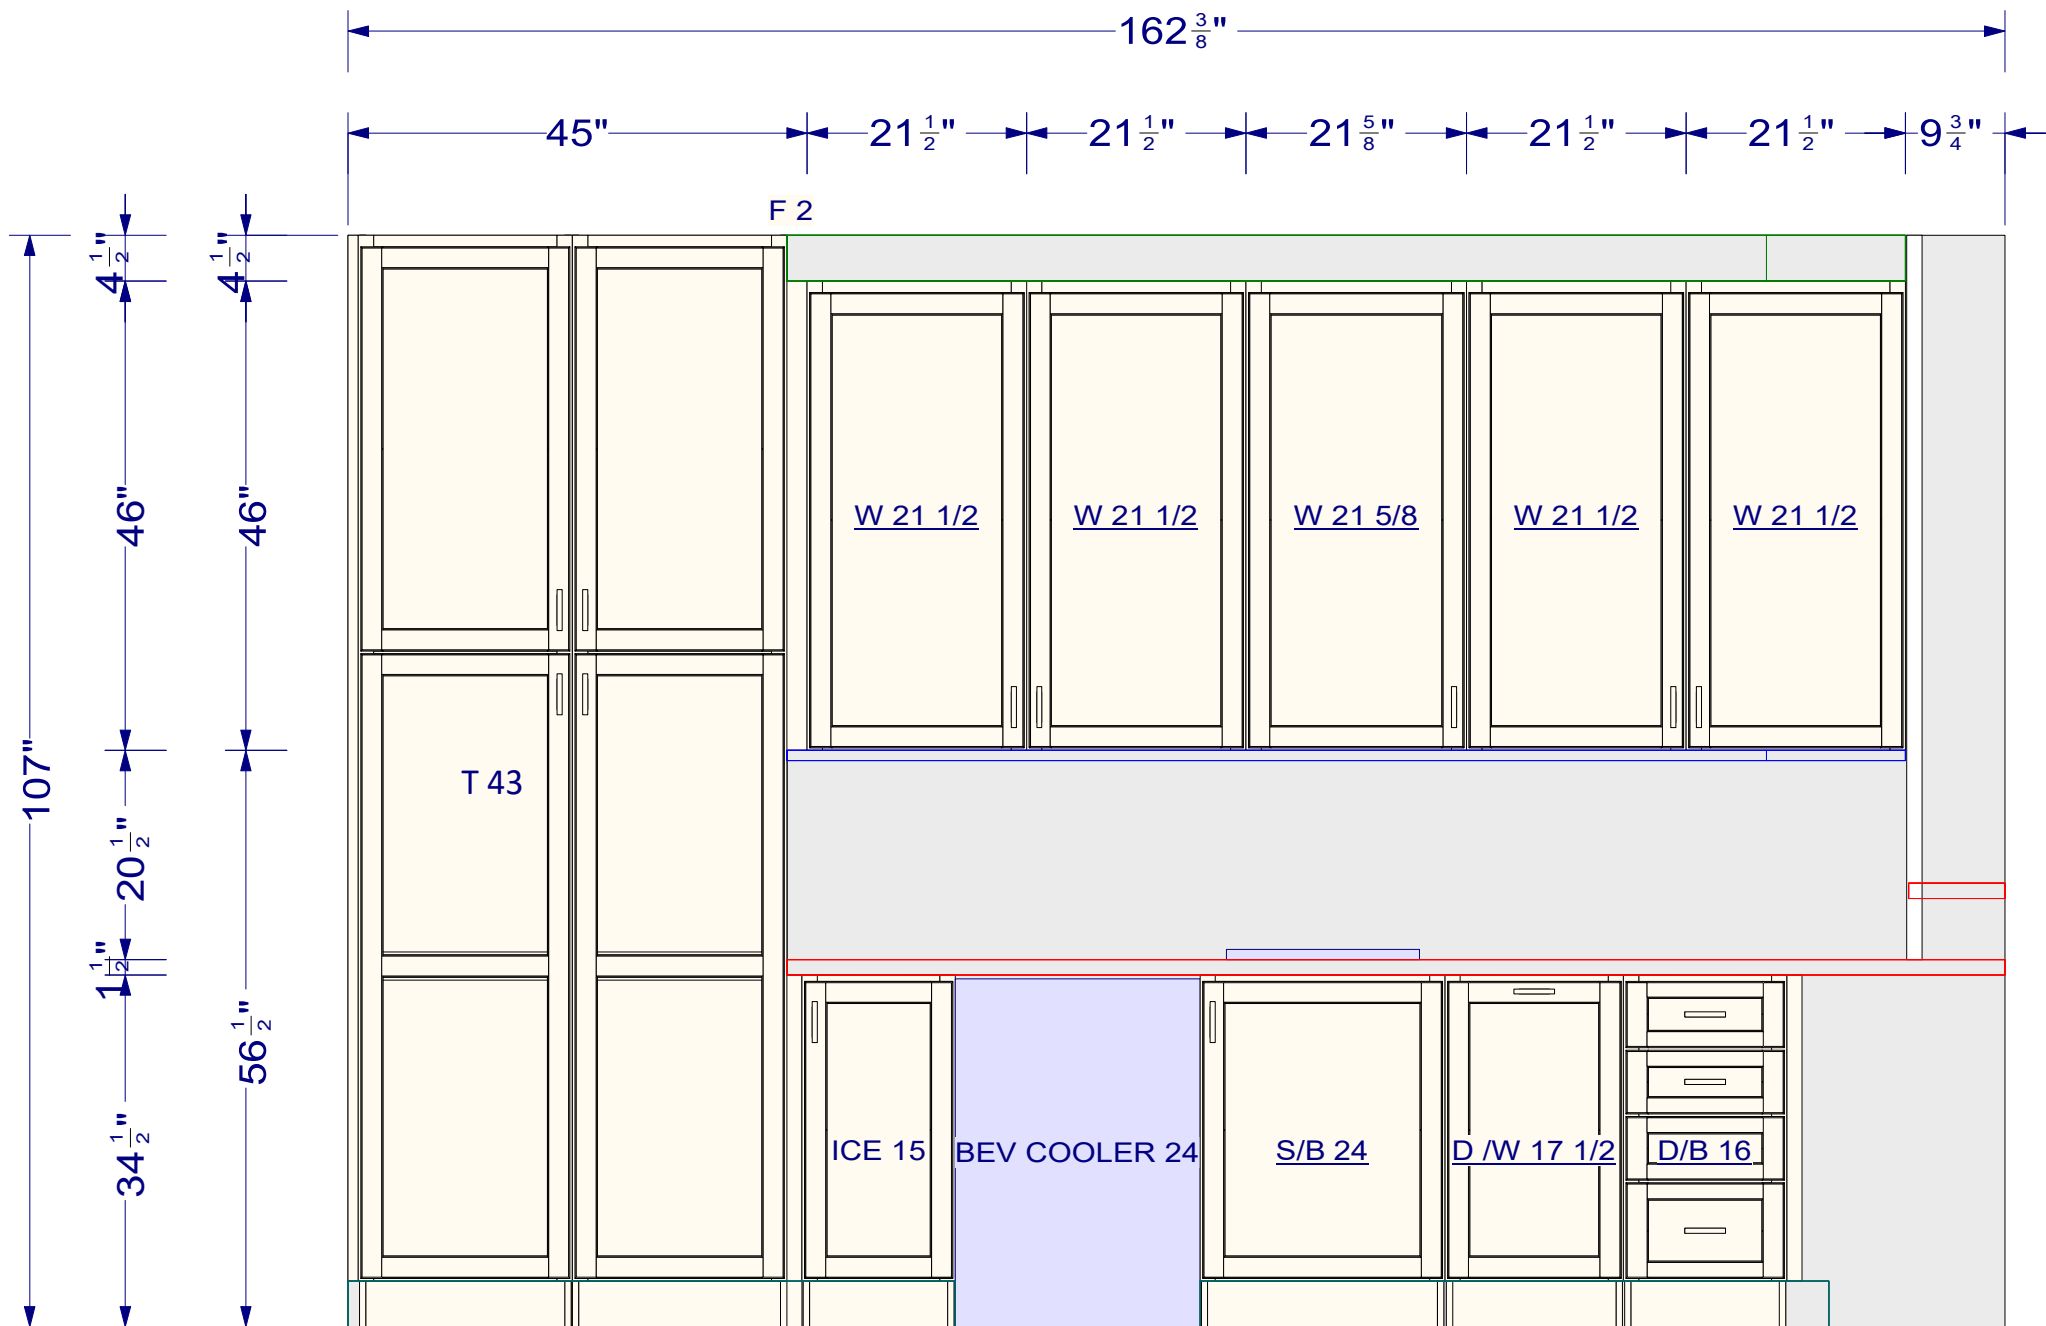

F 2
P/W 1 1/2

F 1 1/2

30"

S 10446 WET BAR

OVERALL HEIGHT-107"
FULL HEIGHT-107"
UPPER HEIGHT-46"
UPPER DEPTH-13"

B 3F 2) 20

BFD36

BFD36

F 2

20"

2"

71 ¹/₄"

93 ¹/₈"