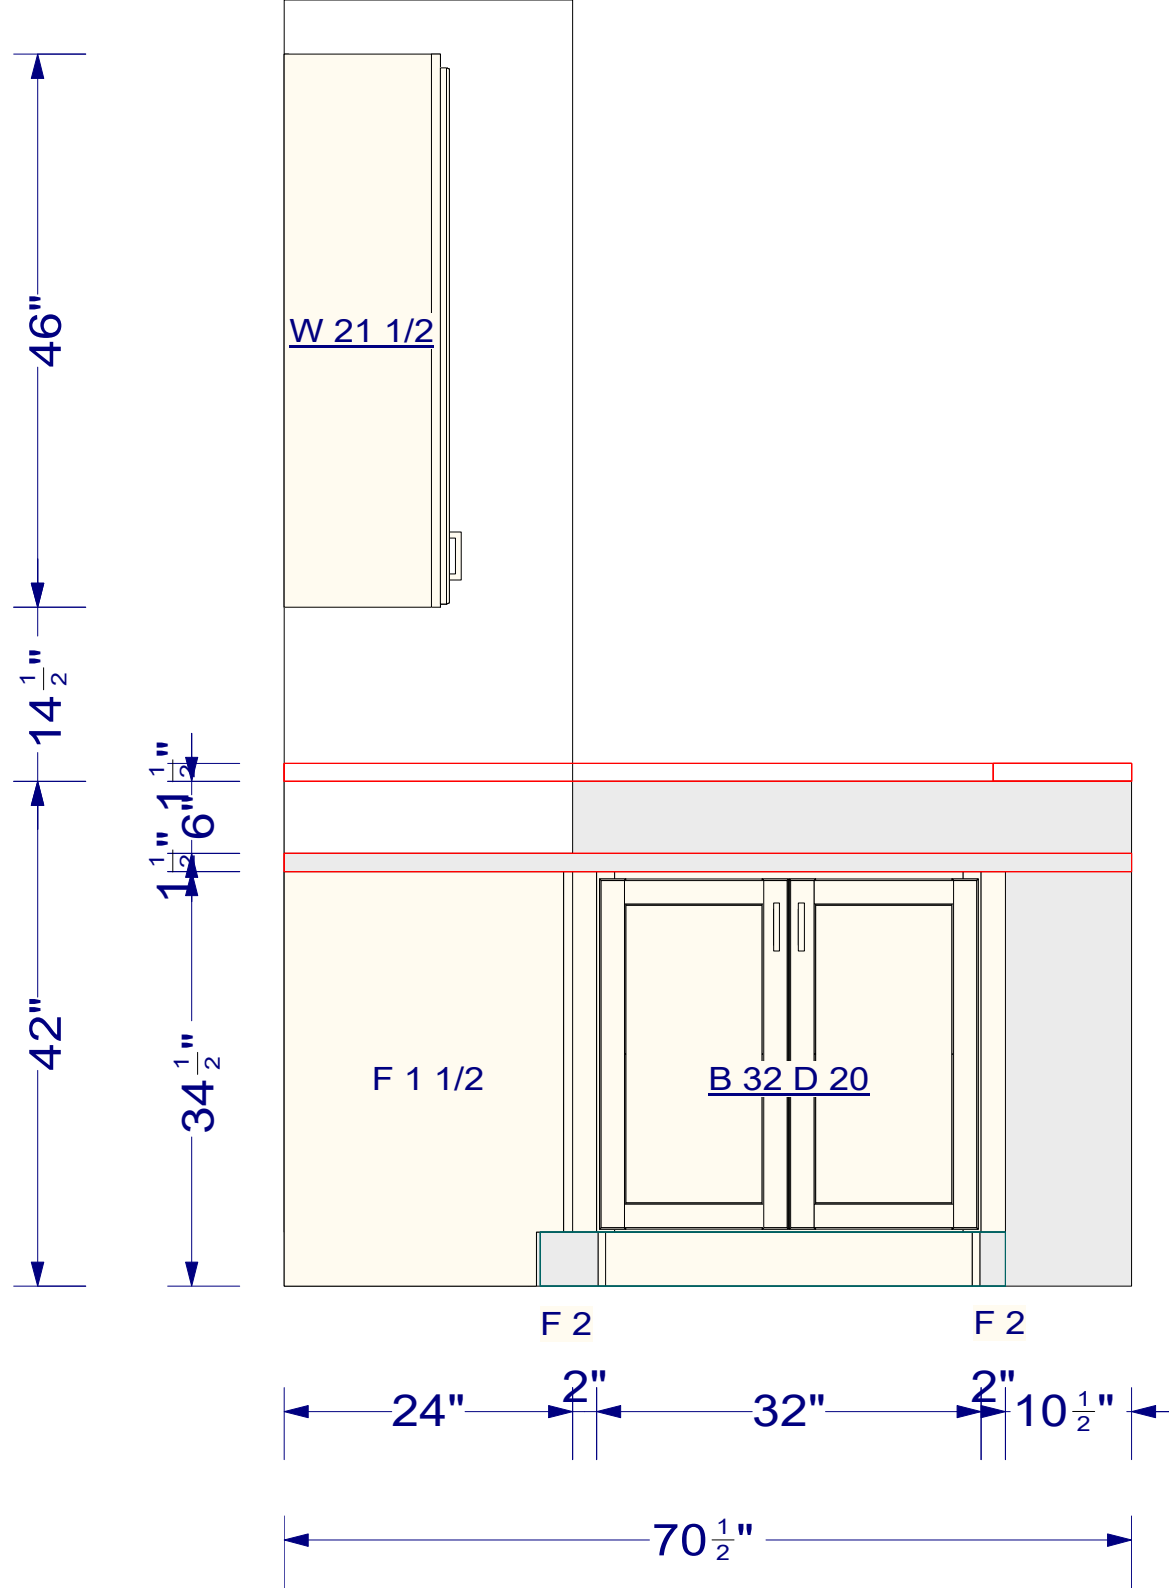

F 2
P/W 1 1/2

F 1 1/2

30"

S 10446 WET BAR

OVERALL HEIGHT-107"
FULL HEIGHT-107"
UPPER HEIGHT-46"
UPPER DEPTH-13"

B 3F 2) 20

BFD36

BFD36

F 2

20"

2"

71 ¹/₄"

93 ¹/₈"