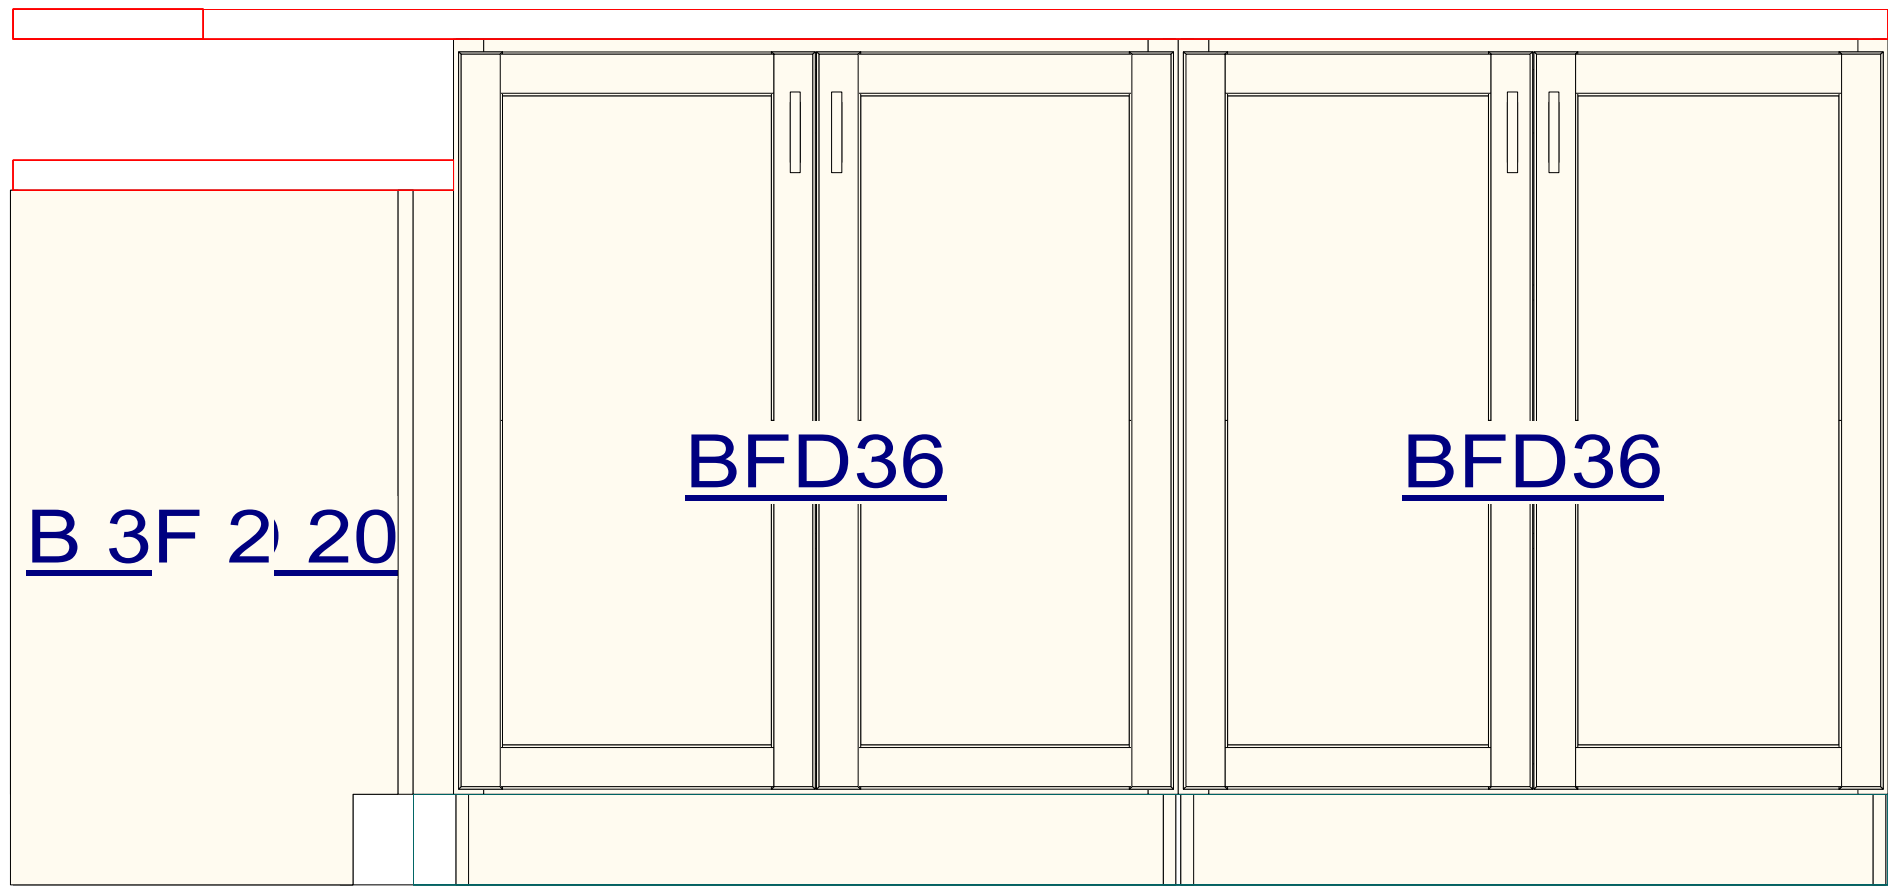

F 2
P/W 1 1/2

F 1 1/2

30"

S 10446 WET BAR

OVERALL HEIGHT-107"
FULL HEIGHT-107"
UPPER HEIGHT-46"
UPPER DEPTH-13"

B 3F 2) 20

BFD36

BFD36

F 2

20"

2"

71 ¹/₄"

93 ¹/₈"