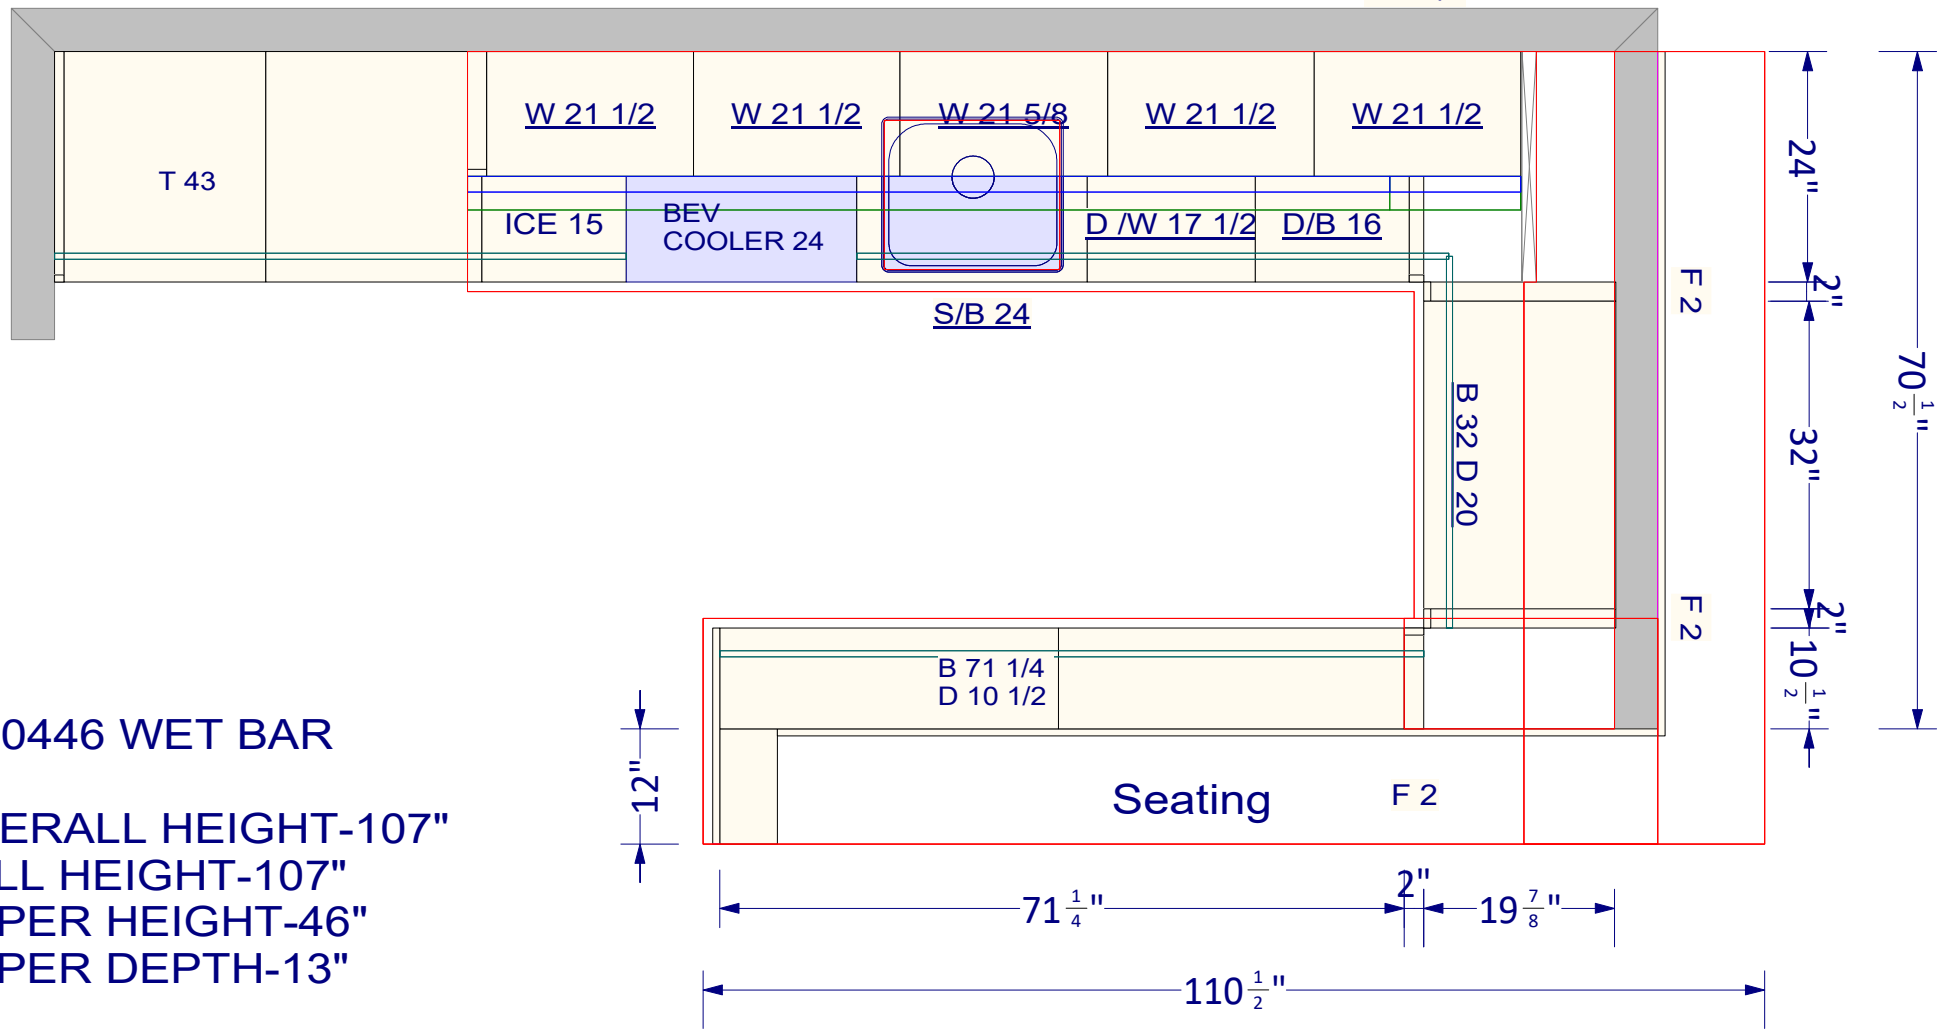

F 2
P/W 1 1/2

F 1 1/2

30"

S 10446 WET BAR

OVERALL HEIGHT-107"
FULL HEIGHT-107"
UPPER HEIGHT-46"
UPPER DEPTH-13"

B 3F 2) 20

BFD36

BFD36

F 2

20"

2"

71 ¹/₄"

93 ¹/₈"