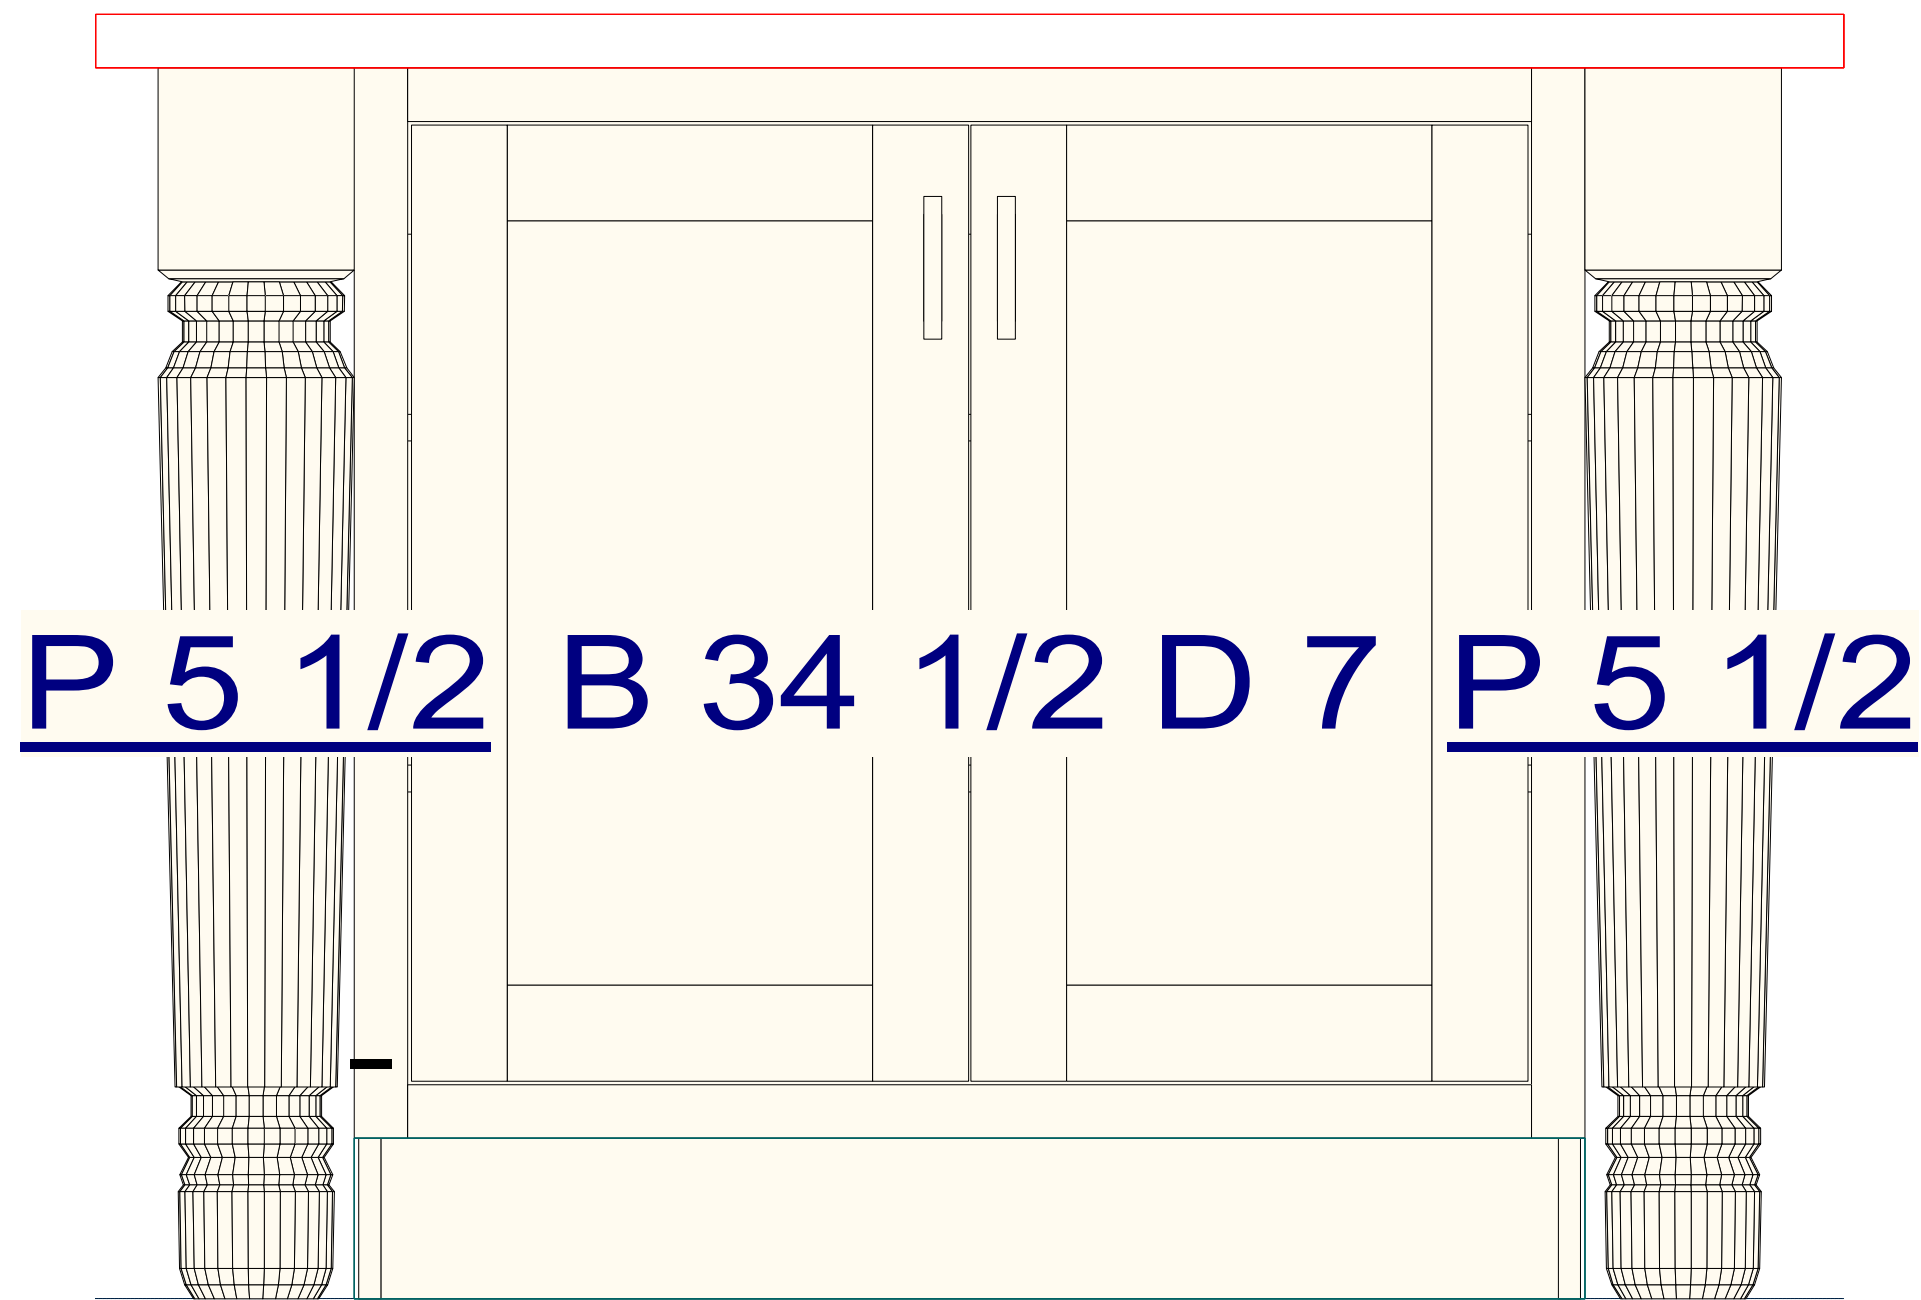

S10439
 OVERALL HEIGHT - 118"
 FULL HEIGHT -
 UPPER HEIGHT - 60"
 UPPER DEPTH - 13"

1 1/2"
34 1/2"

115" 24"

120 1/2"

36"
34 1/2"
1 1/2"

120 1/2"

B 34 1/2 D 7 1/4

P 5 1/2

36"
34 1/2"
1 1/2"

P 5 1/2

B 71 1/4

P 5 1/2

1 5 3/8 1/8

71 1/4"

5 1/2 1/16

86 1/2"