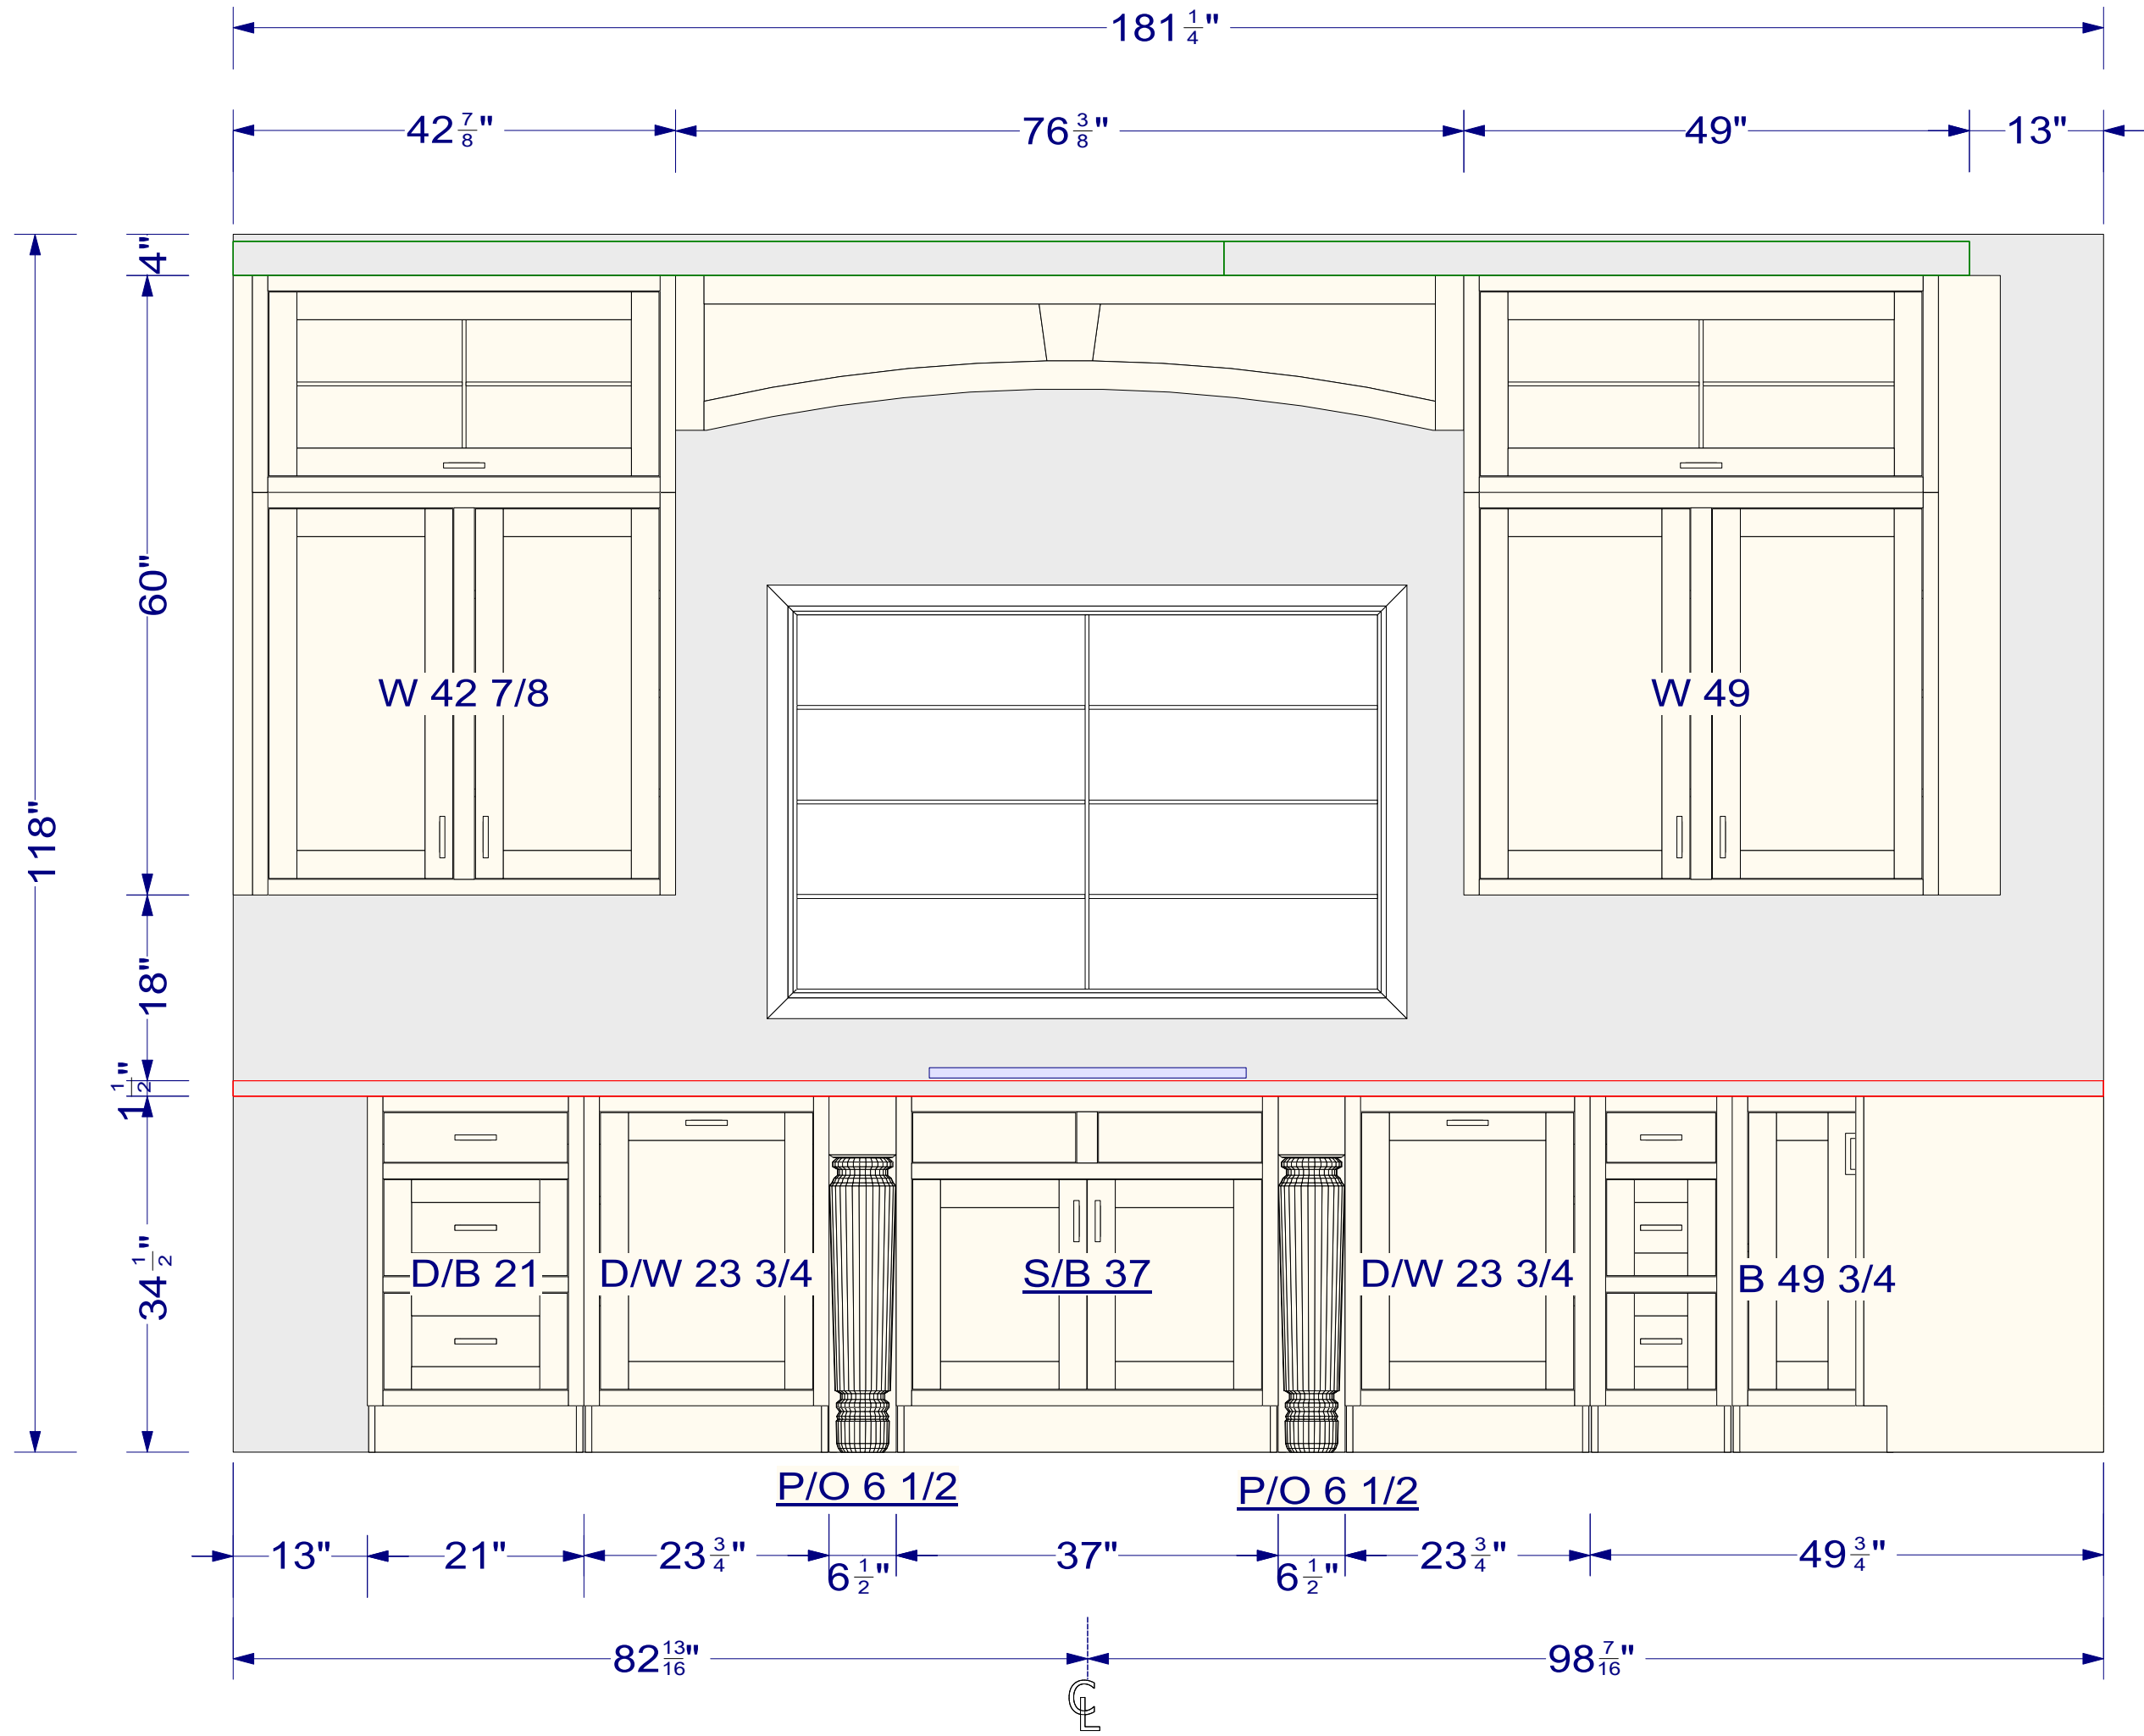

S10439
 OVERALL HEIGHT - 118"
 FULL HEIGHT -
 UPPER HEIGHT - 60"
 UPPER DEPTH - 13"

1 1/2"
34 1/2"

115" 24"

120 1/2"

36"
34 1/2"
1 1/2"

120 1/2"

B 34 1/2 D 7 1/4

P 5 1/2

36"
34 1/2"
1 1/2"

P 5 1/2

B 71 1/4

P 5 1/2

1 5 3/8 1/8

71 1/4"

5 1/2 1/16

86 1/2"