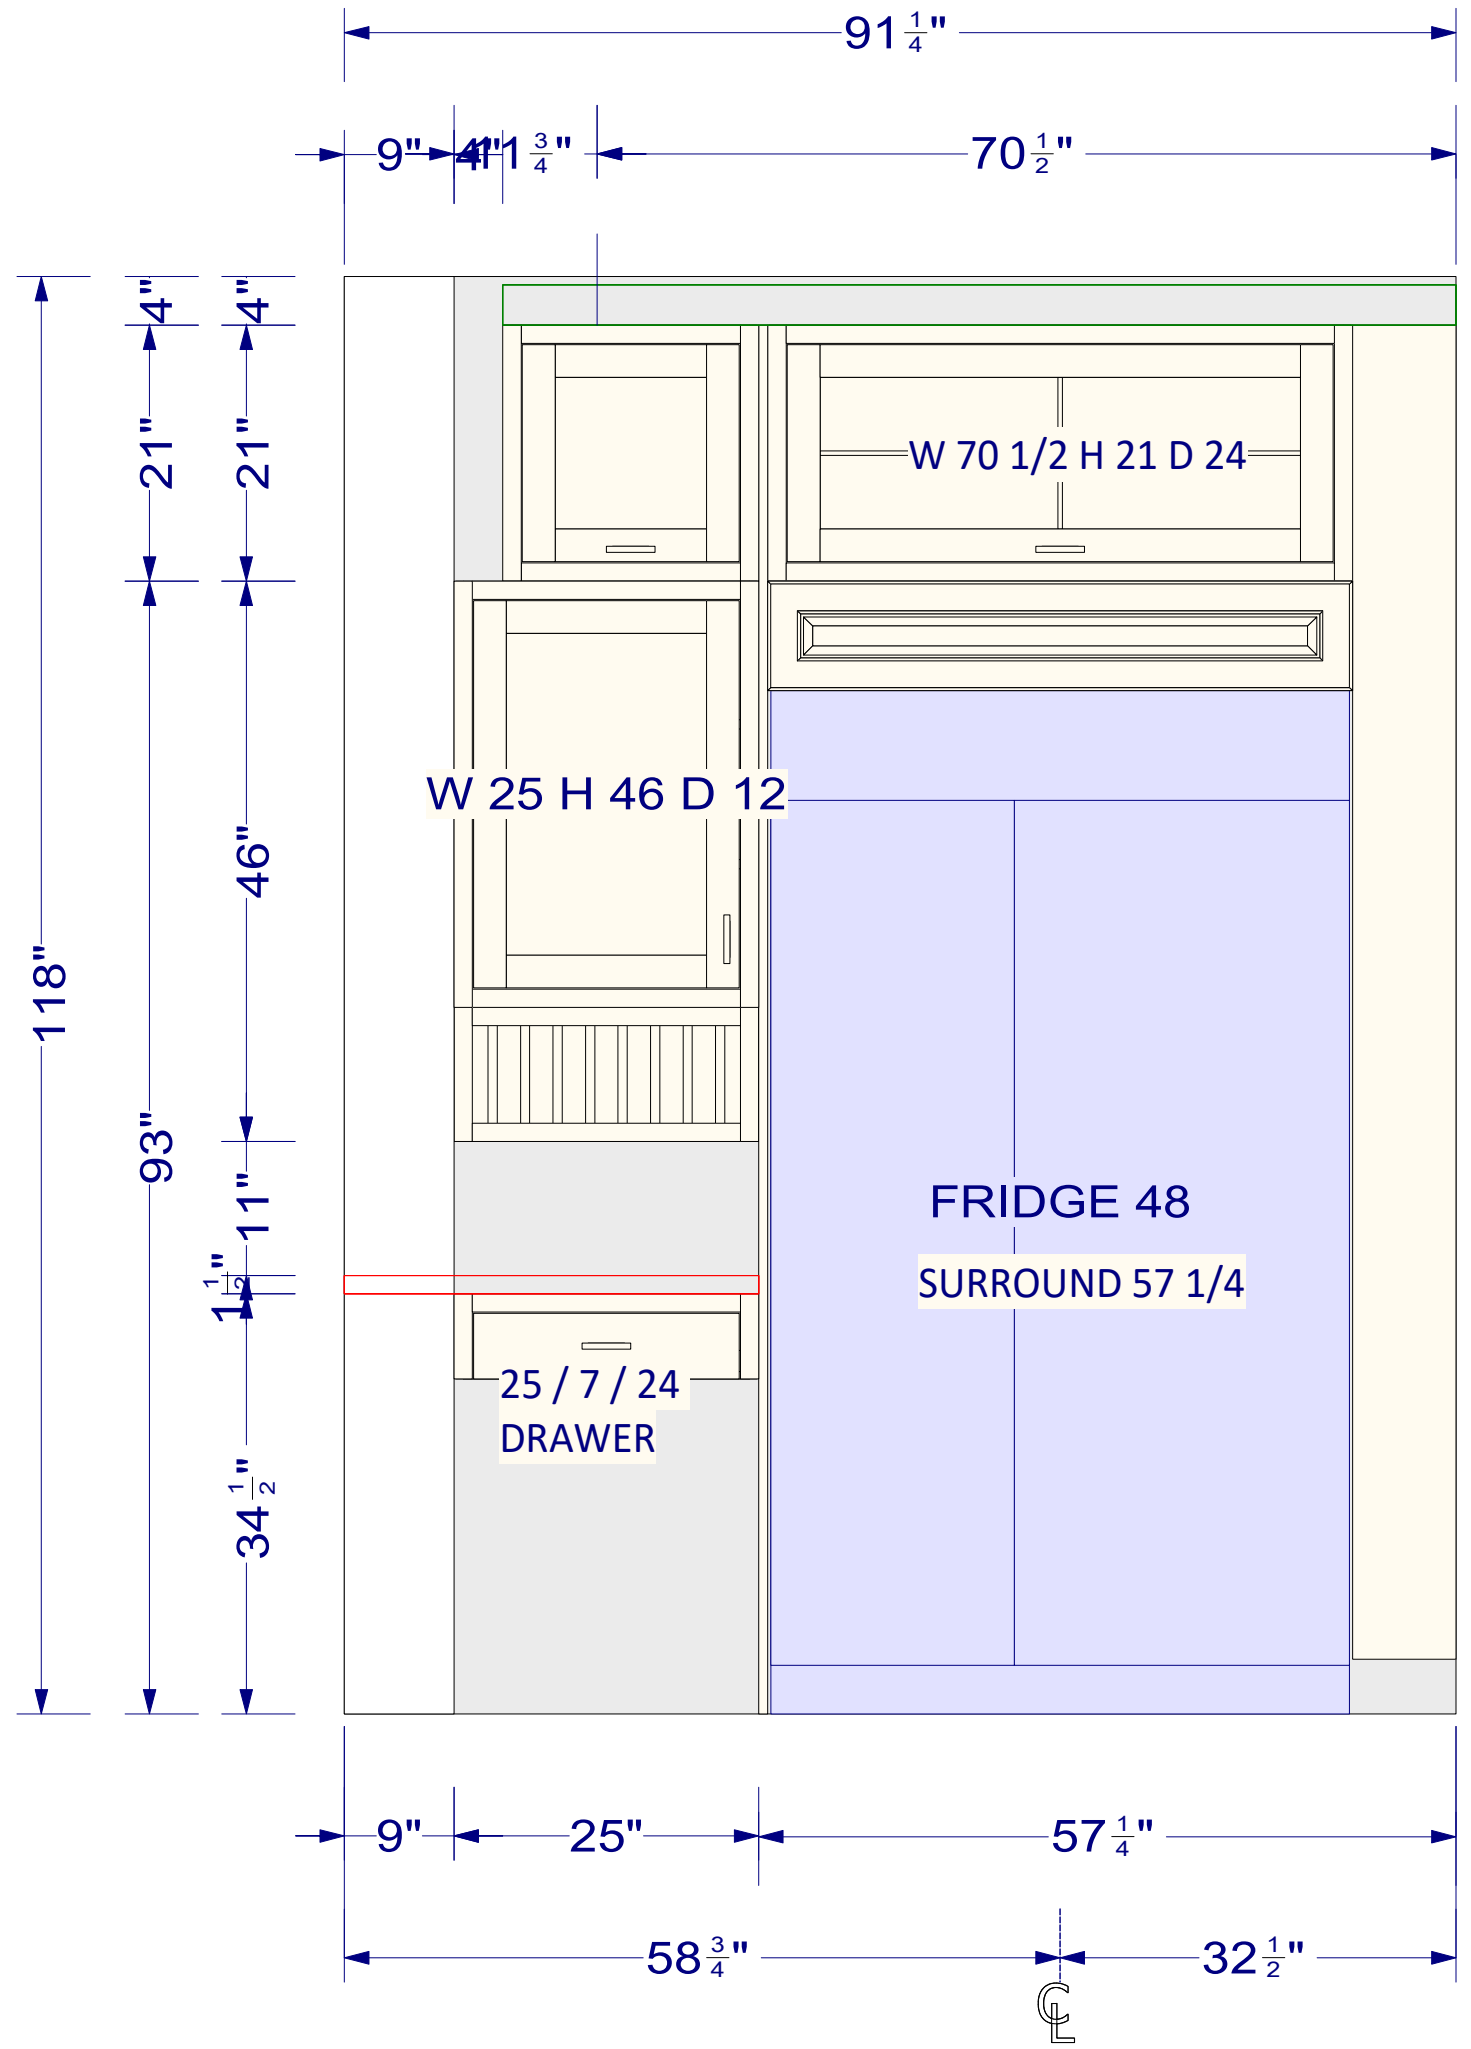

S10439
 OVERALL HEIGHT - 118"
 FULL HEIGHT -
 UPPER HEIGHT - 60"
 UPPER DEPTH - 13"

1 1/2"
34 1/2"

115" 24"

120 1/2"

36"
34 1/2"
1 1/2"

120 1/2"

B 34 1/2 D 7 1/4

P 5 1/2

36"
34 1/2"
1 1/2"

P 5 1/2

B 71 1/4

P 5 1/2

1 5 3/8 1/8

71 1/4"

5 1/2 1/16

86 1/2"