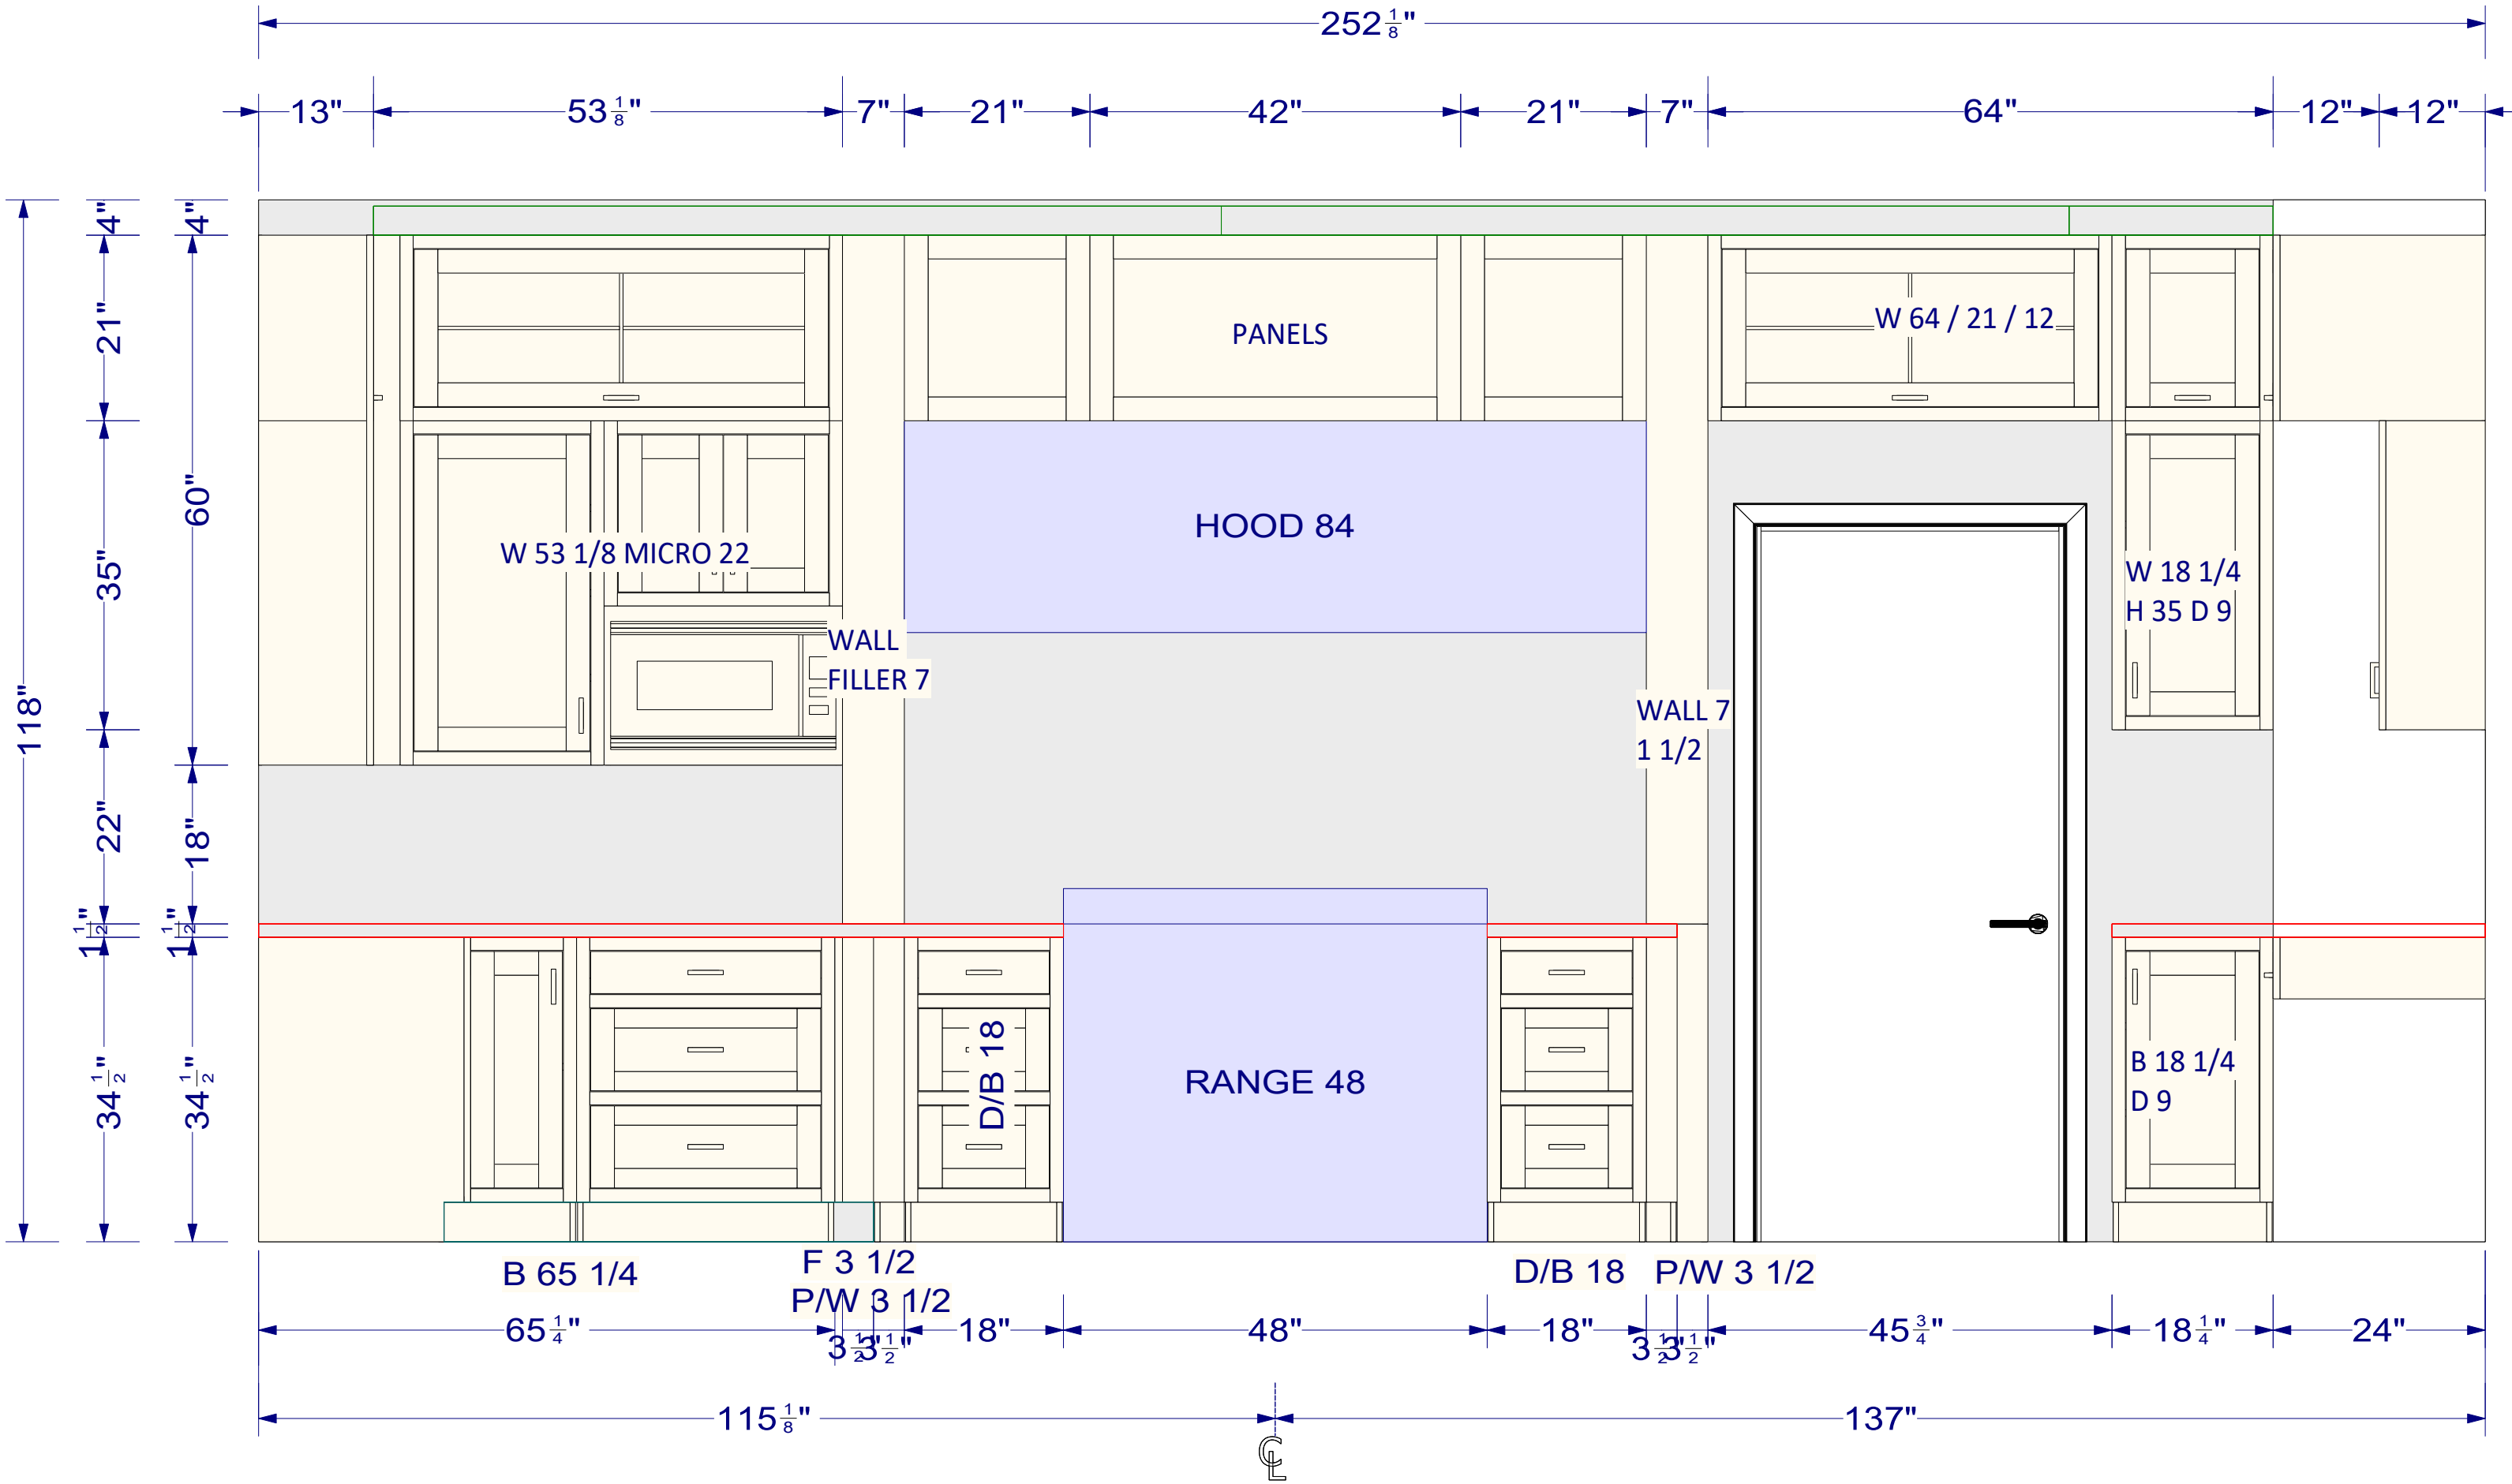

S10439
 OVERALL HEIGHT - 118"
 FULL HEIGHT -
 UPPER HEIGHT - 60"
 UPPER DEPTH - 13"

1 1/2"
34 1/2"

115" 24"

120 1/2"

36"
34 1/2"
1 1/2"

120 1/2"

B 34 1/2 D 7 1/4

P 5 1/2

36"
34 1/2"
1 1/2"

P 5 1/2

B 71 1/4

P 5 1/2

1 5 3/8 1/8

71 1/4"

5 1/2 1/16

86 1/2"