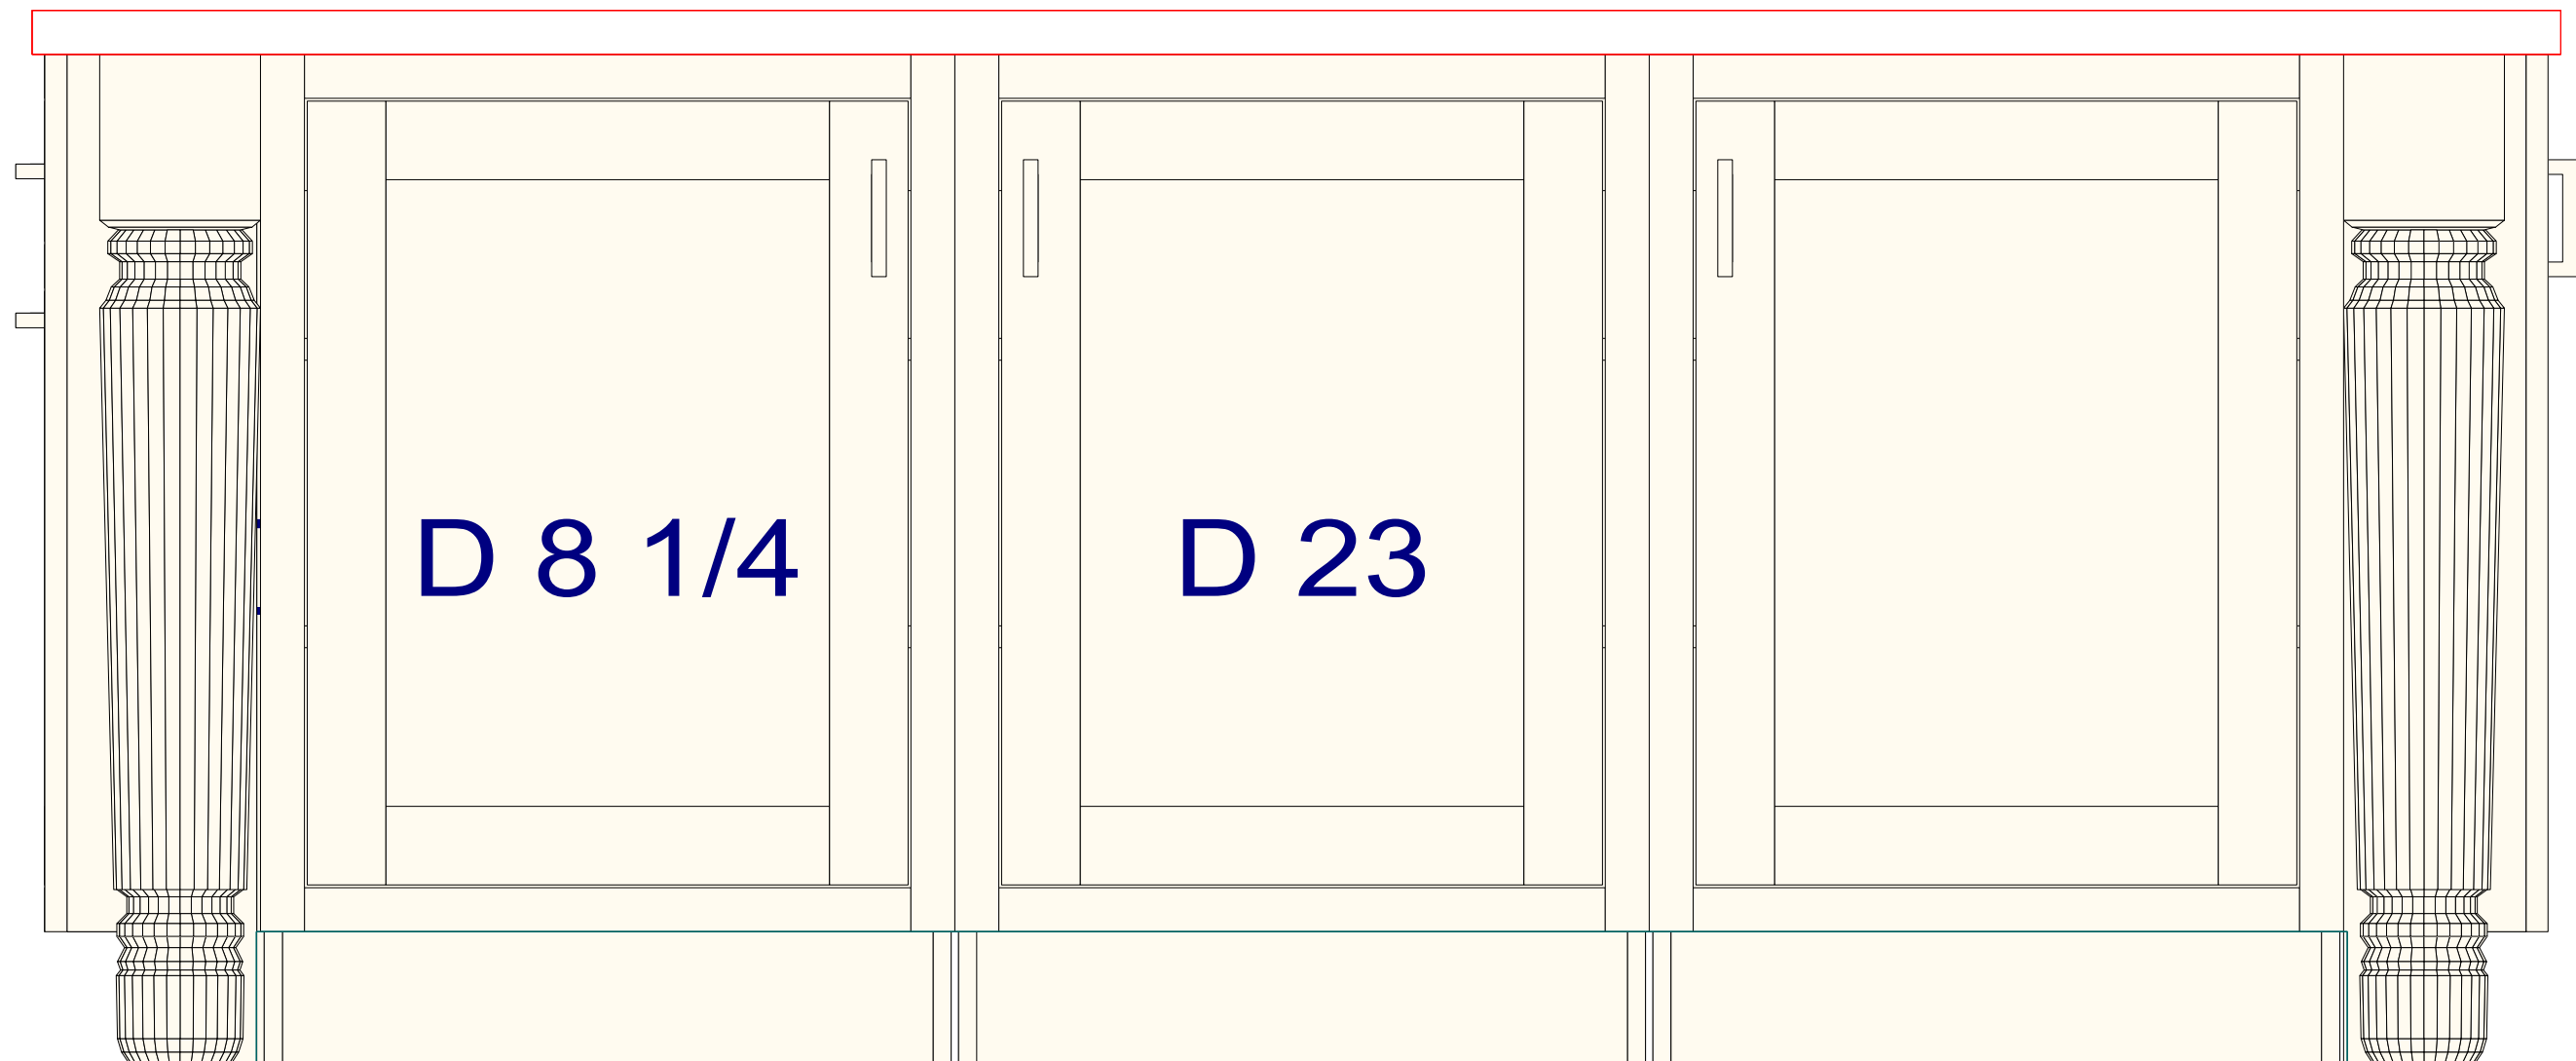

S10439
 OVERALL HEIGHT - 118"
 FULL HEIGHT -
 UPPER HEIGHT - 60"
 UPPER DEPTH - 13"

1 1/2"
34 1/2"

115" 24"

120 1/2"

36"
34 1/2"
1 1/2"

120 1/2"

B 34 1/2 D 7 1/4

P 5 1/2

36"
34 1/2"
1 1/2"

P 5 1/2

B 71 1/4

P 5 1/2

1 5 3/8 1/8

71 1/4"

5 1/2 1/16

86 1/2"