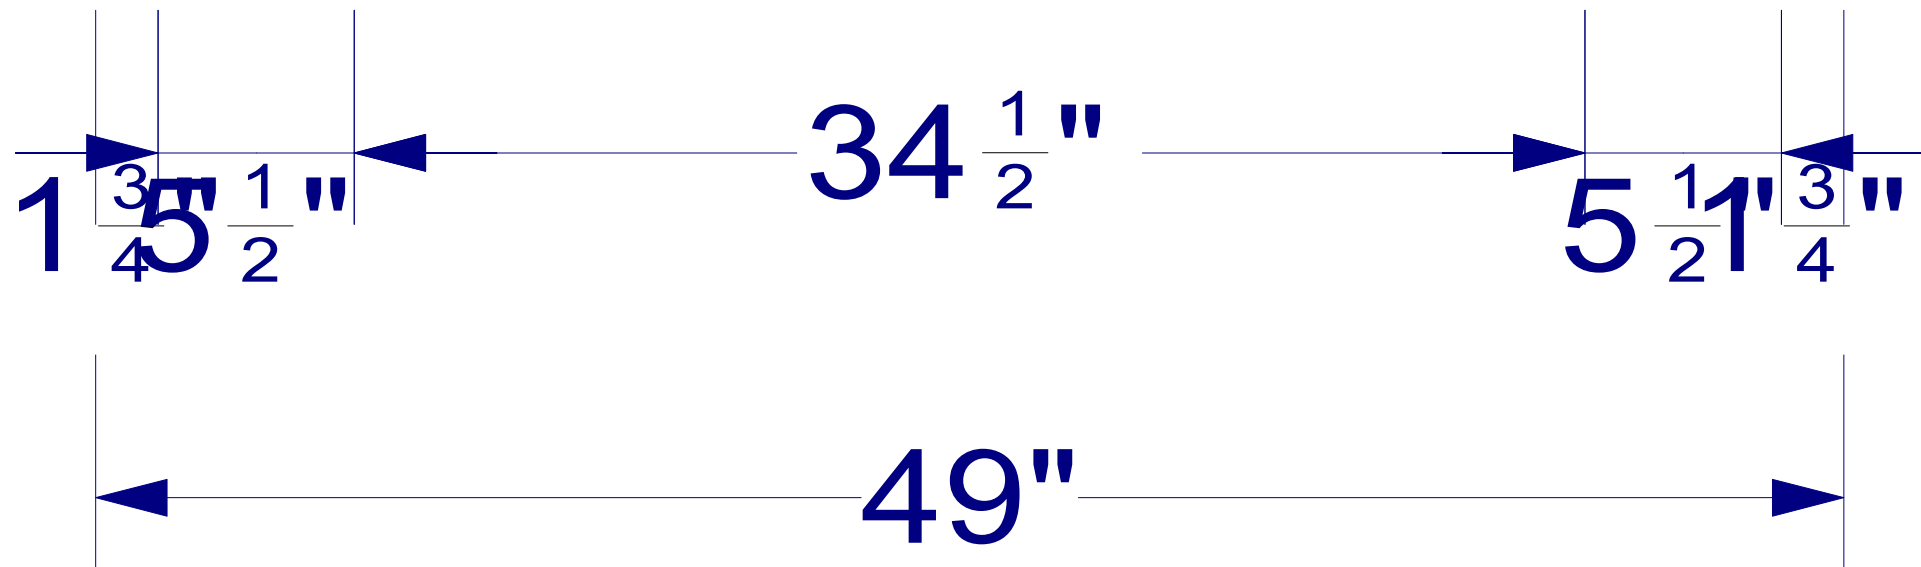

S10439
 OVERALL HEIGHT - 118"
 FULL HEIGHT -
 UPPER HEIGHT - 60"
 UPPER DEPTH - 13"

1 1/2"
34 1/2"

115" 24"

120 1/2"

36"
34 1/2"
1 1/2"

120 1/2"

B 34 1/2 D 7 1/4

P 5 1/2

36"
34 1/2"
1 1/2"

P 5 1/2

B 71 1/4

P 5 1/2

1 5 3/8 1/8

71 1/4"

5 1/2 1/16

86 1/2"