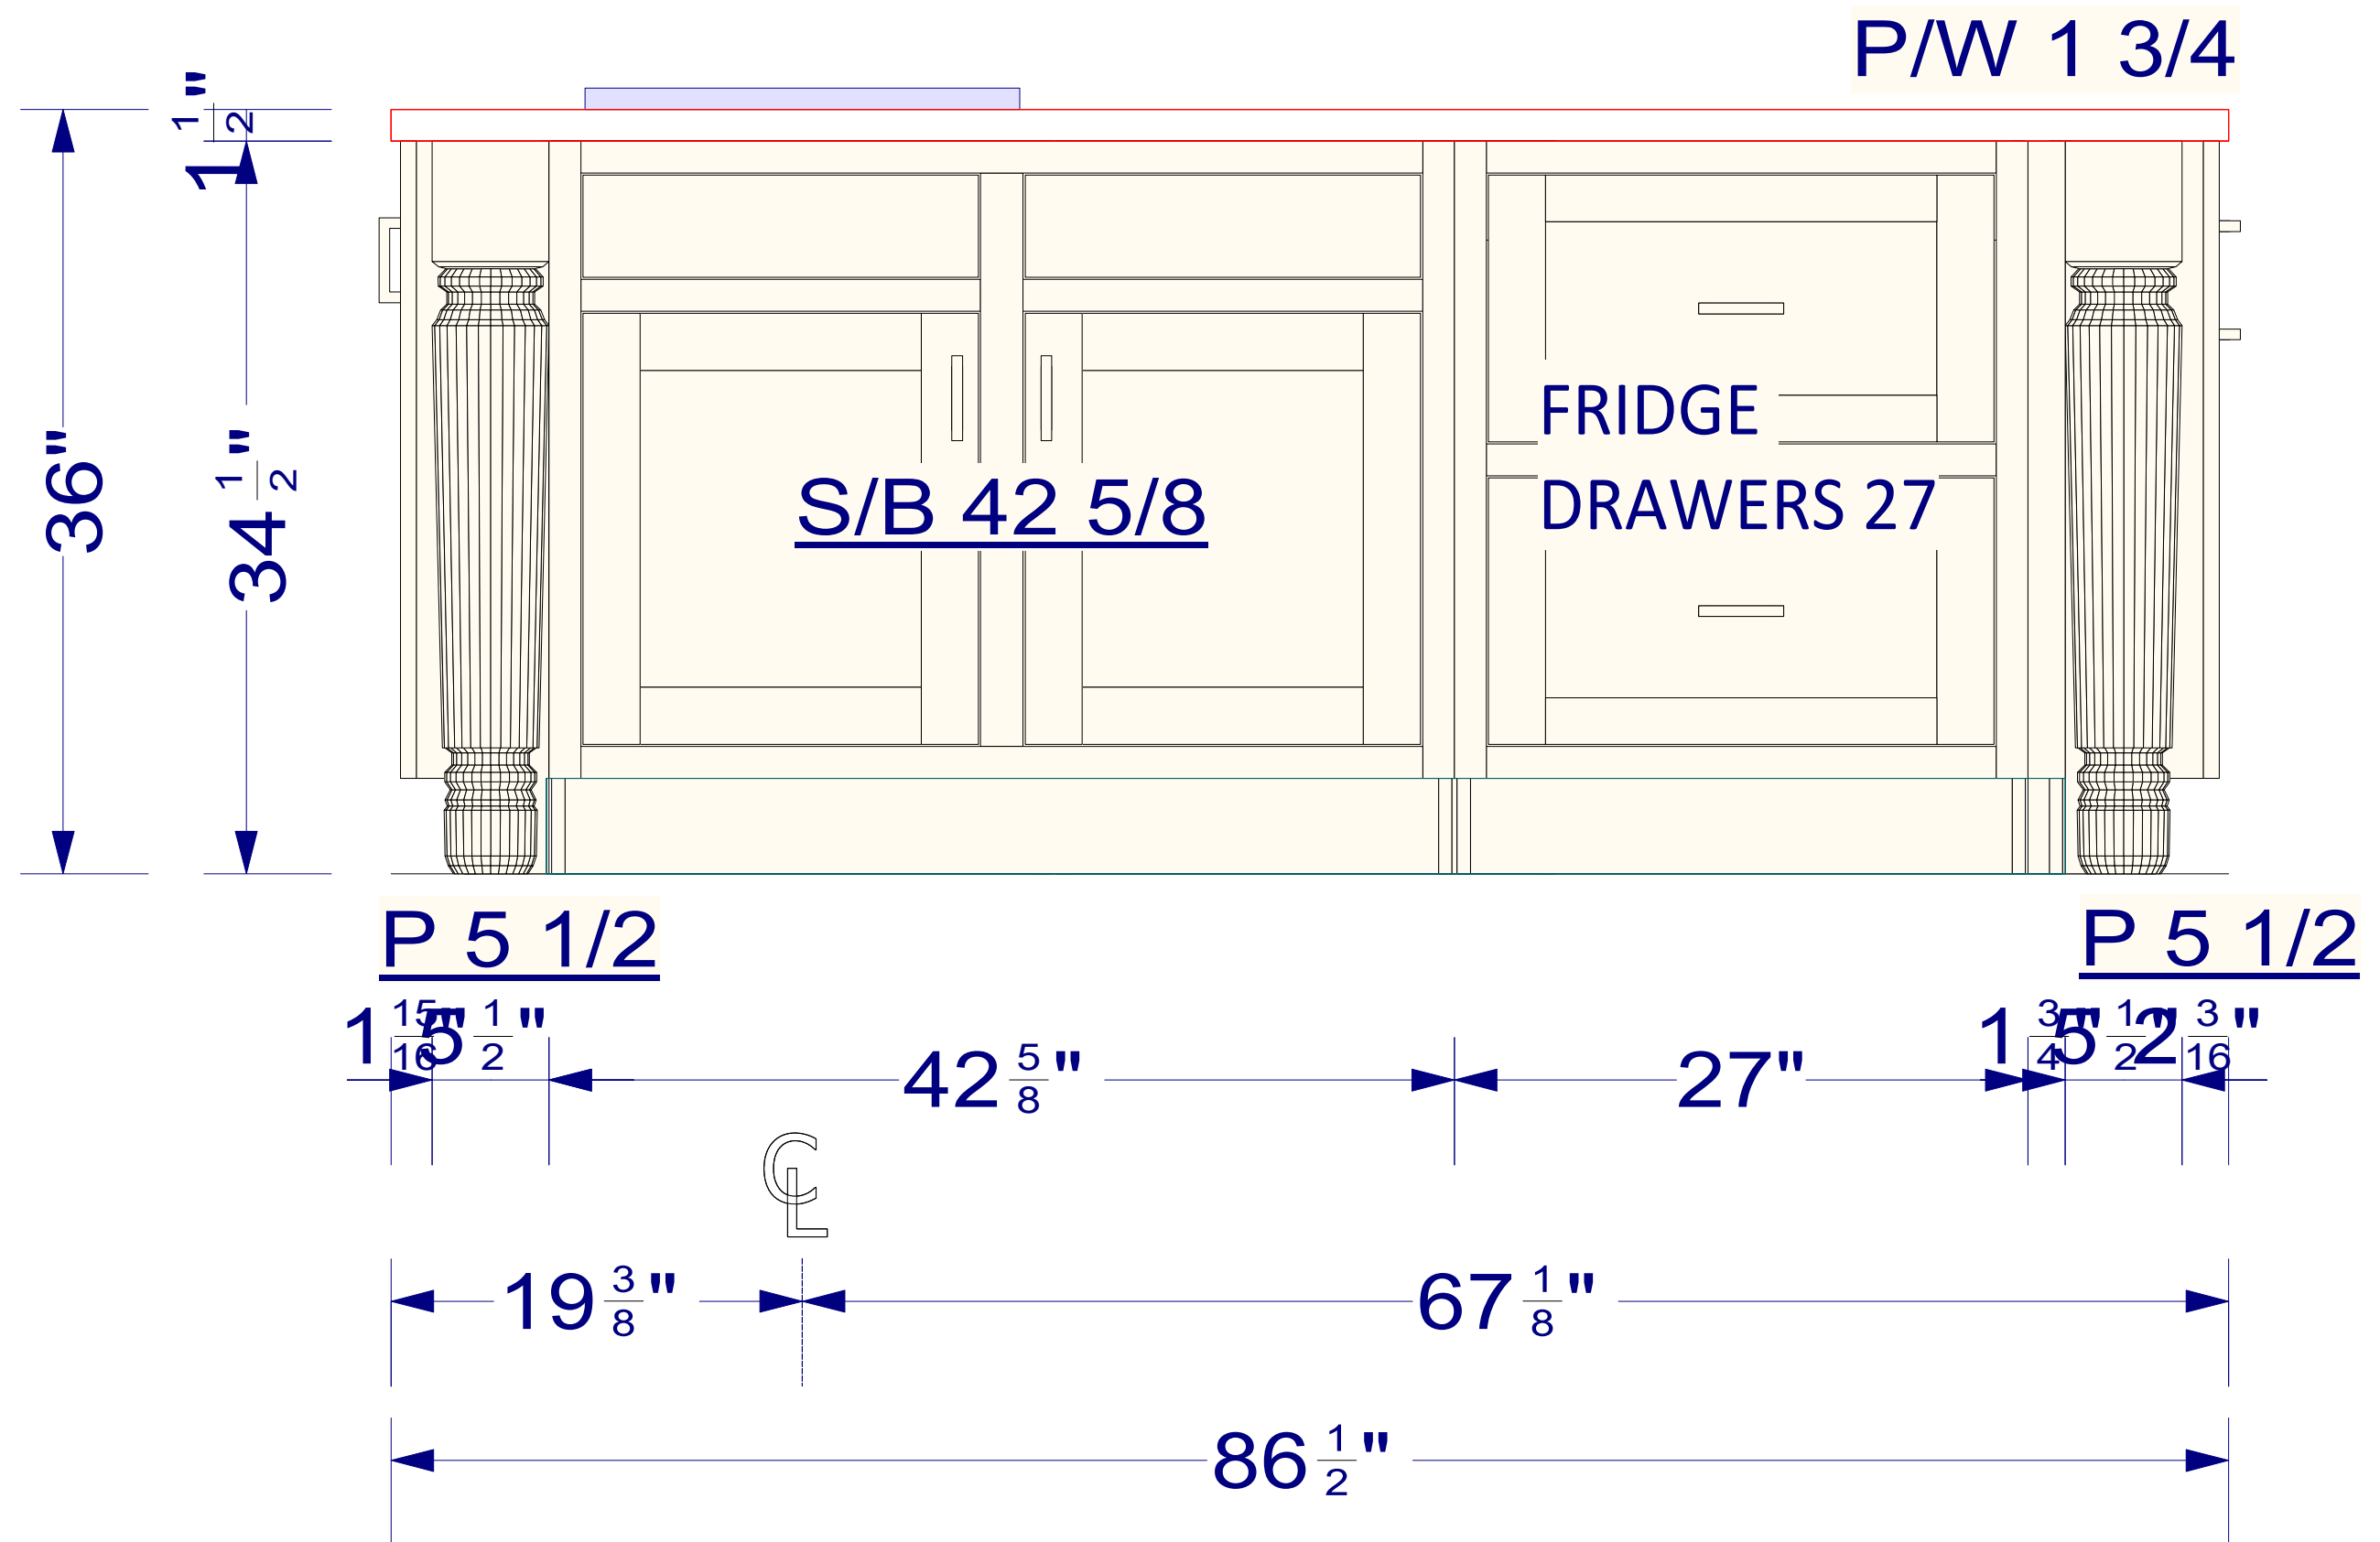

S10439
 OVERALL HEIGHT - 118"
 FULL HEIGHT -
 UPPER HEIGHT - 60"
 UPPER DEPTH - 13"

1 1/2"
34 1/2"

115" 24"

120 1/2"

36"
34 1/2"
1 1/2"

120 1/2"

B 34 1/2 D 7 1/4

P 5 1/2

36"
34 1/2"
1 1/2"

P 5 1/2

B 71 1/4

P 5 1/2

1 5 3/8 1/8

71 1/4"

5 1/2 1/16

86 1/2"