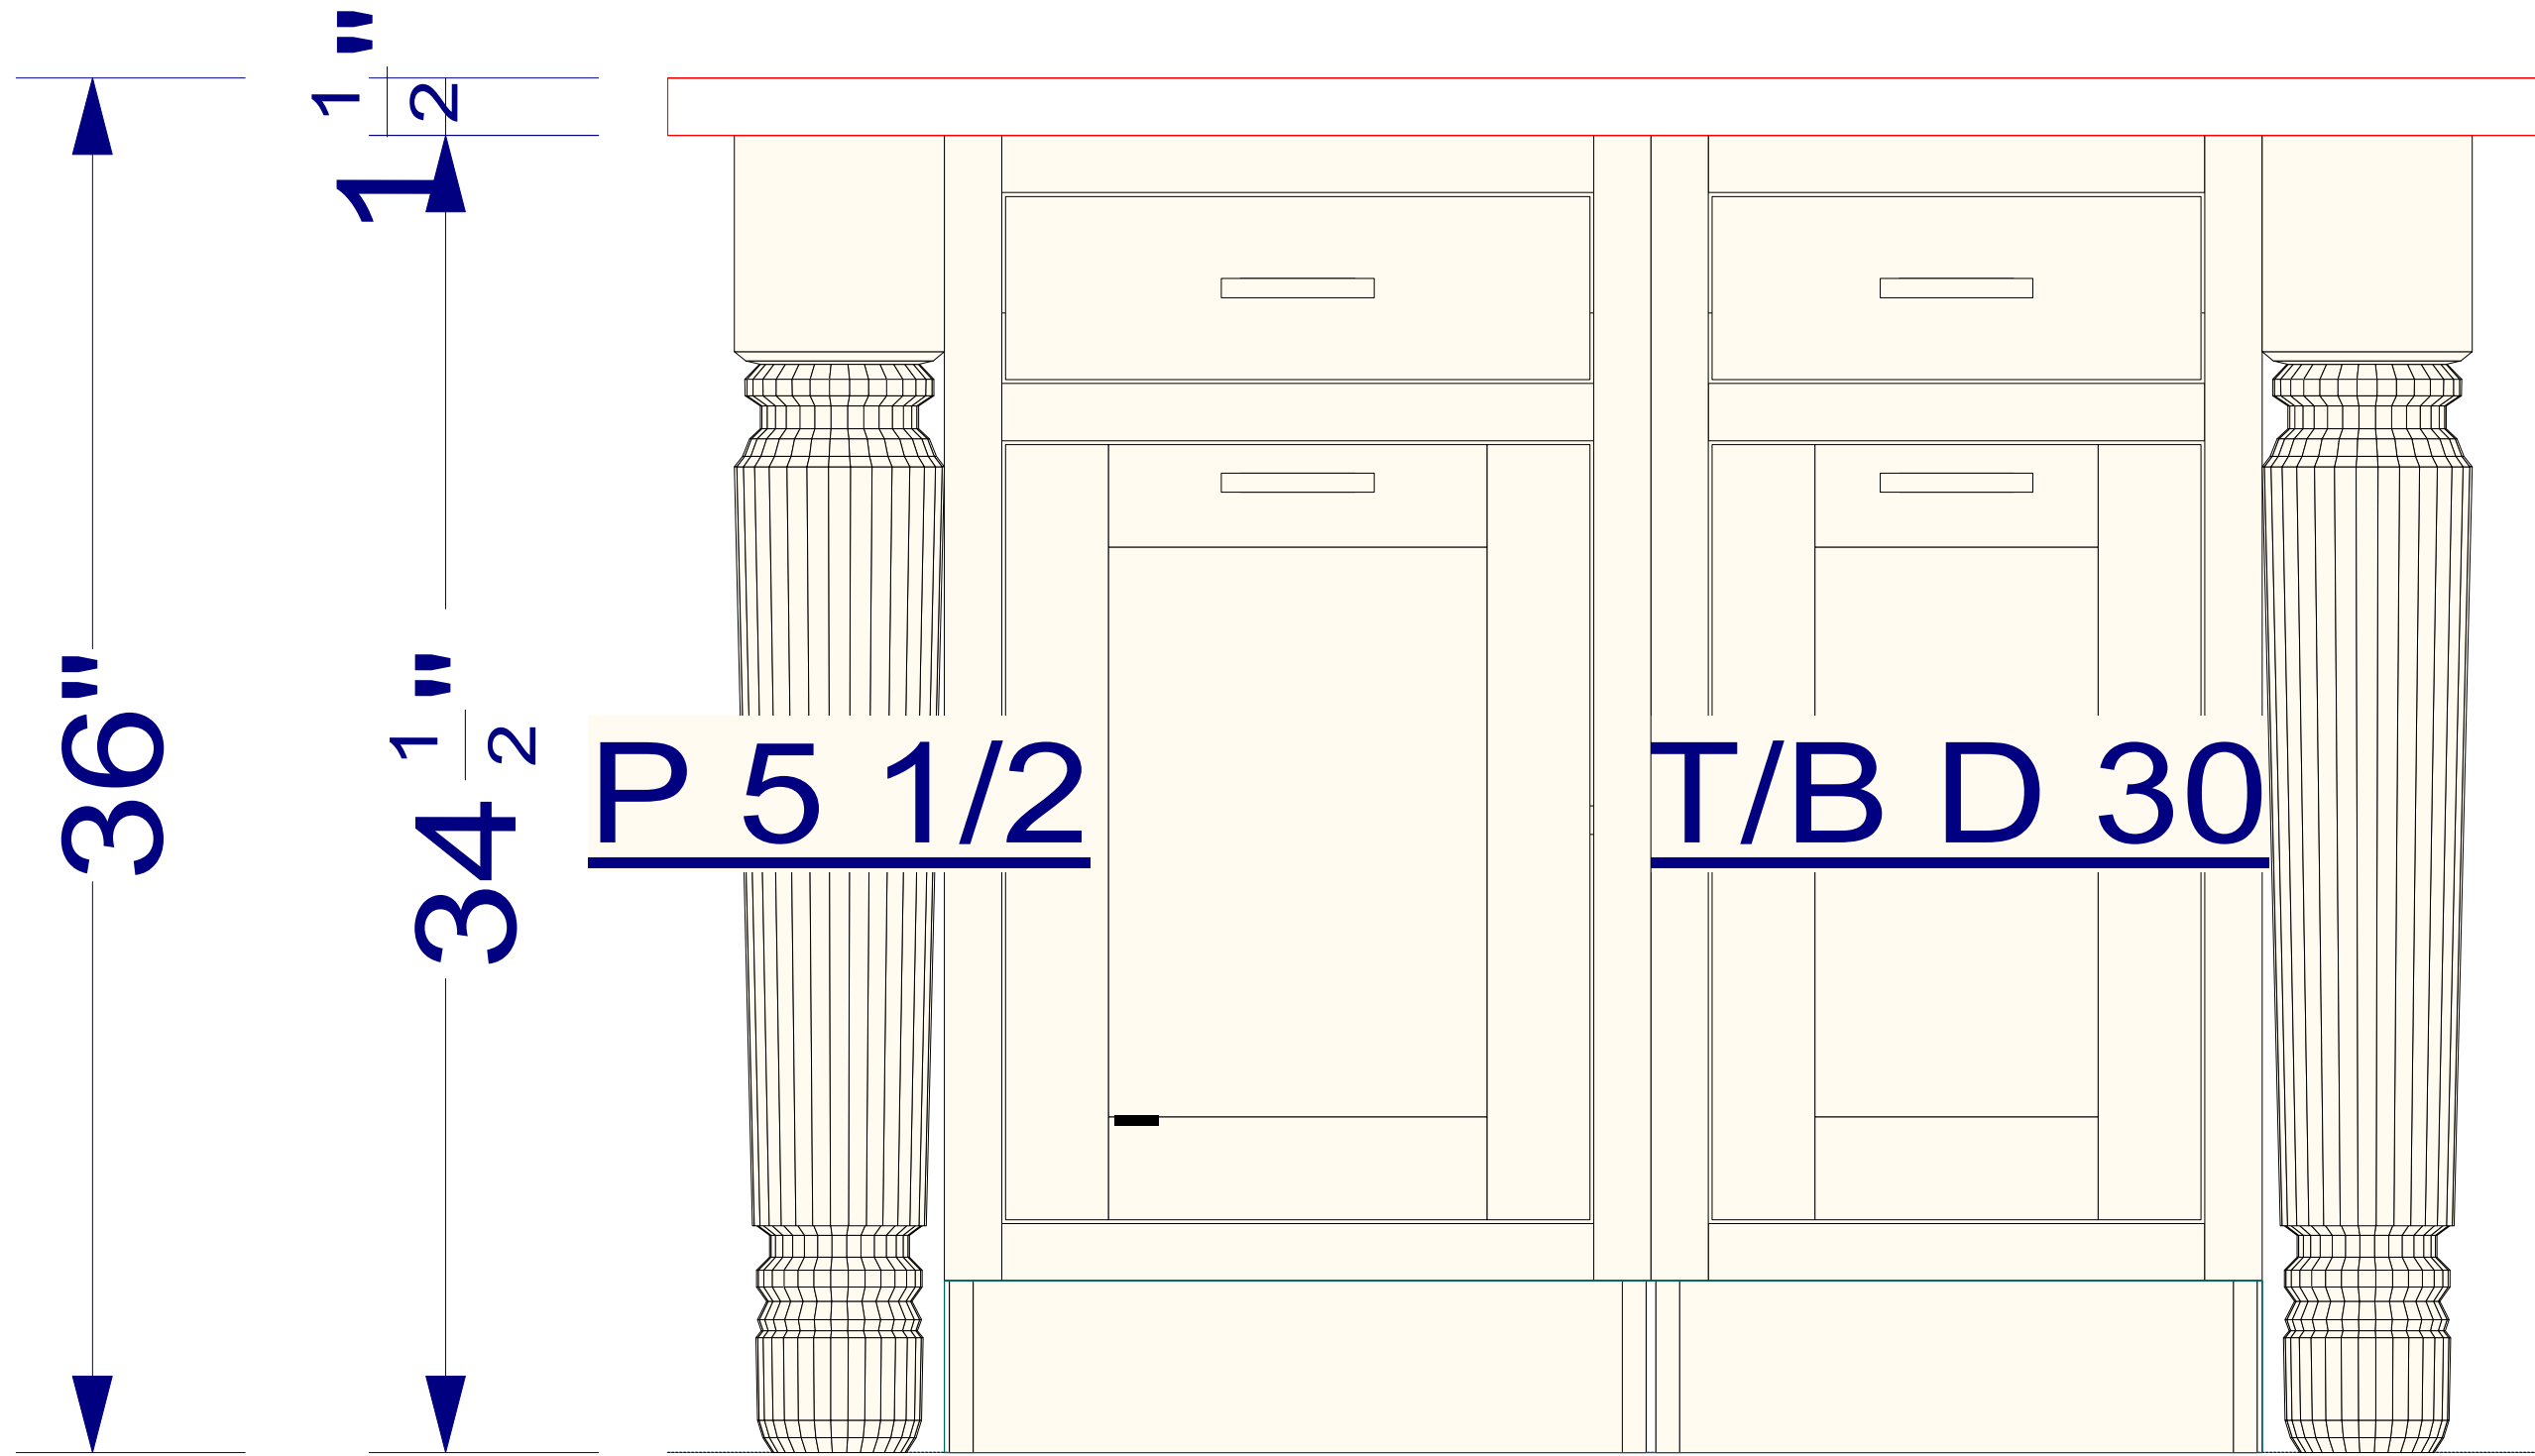

S10439
 OVERALL HEIGHT - 118"
 FULL HEIGHT -
 UPPER HEIGHT - 60"
 UPPER DEPTH - 13"

1 1/2"
34 1/2"

115" 24"

120 1/2"

36"
34 1/2"
1 1/2"

120 1/2"

B 34 1/2 D 7 1/4

P 5 1/2

36"
34 1/2"
1 1/2"

P 5 1/2

B 71 1/4

P 5 1/2

1 5 3/8 1/8

71 1/4"

5 1/2 1/16

86 1/2"