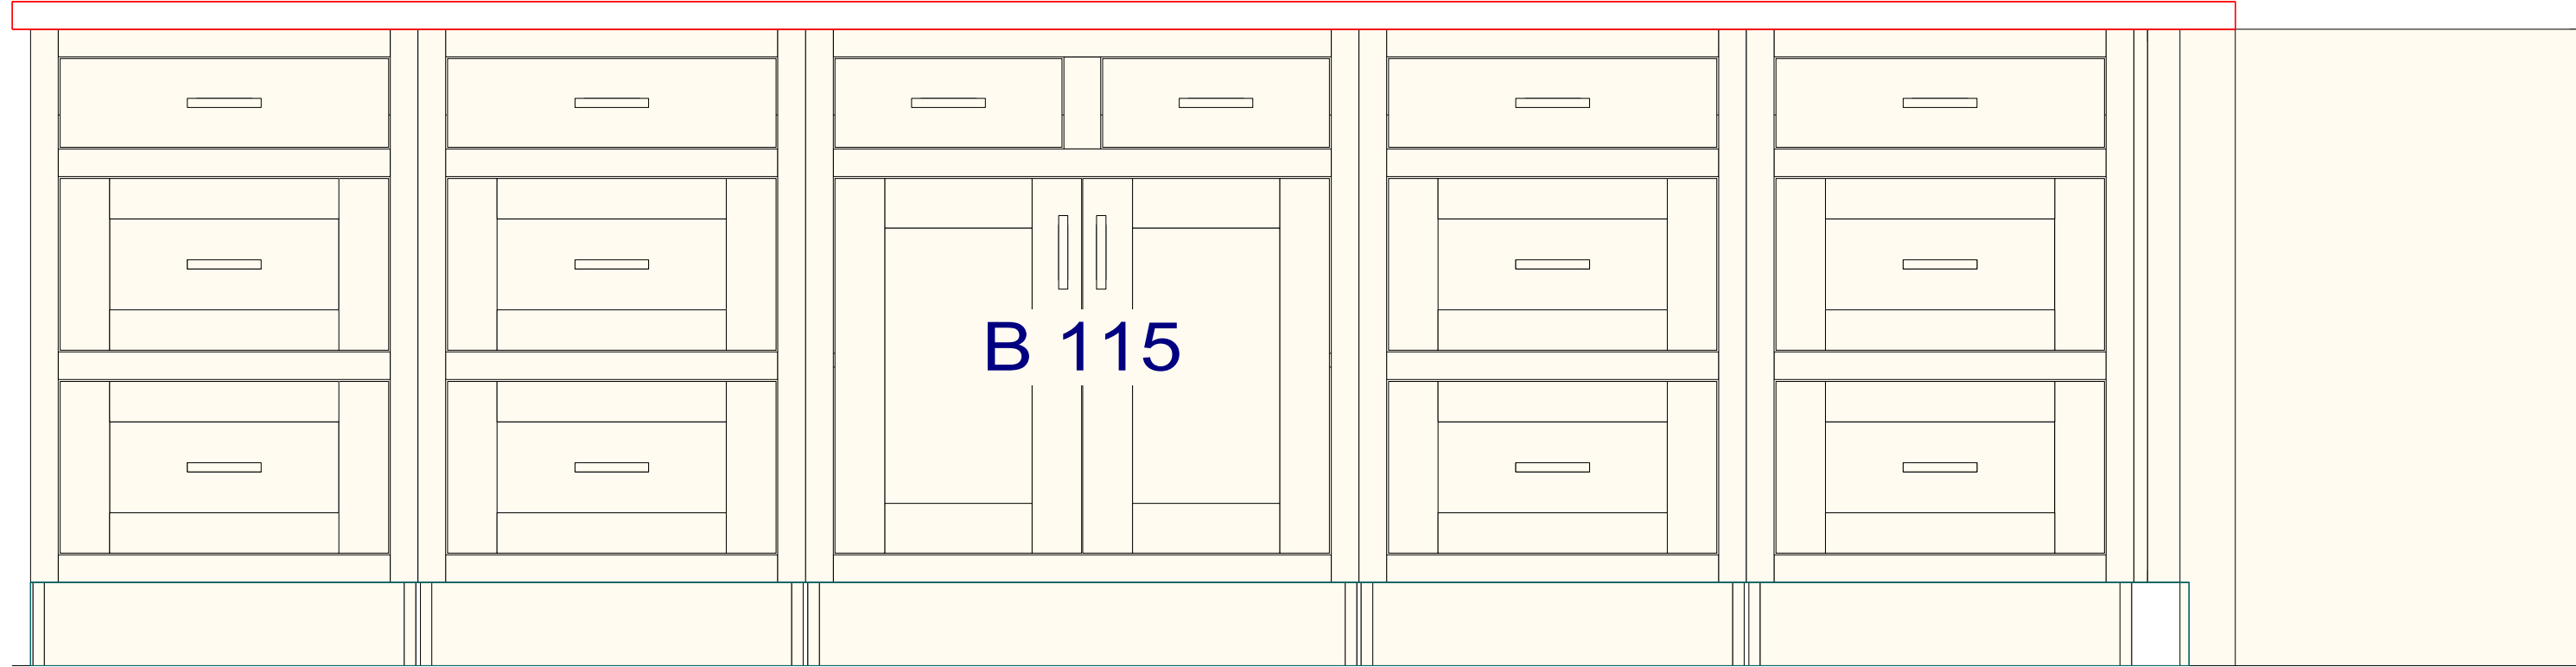

S10439
 OVERALL HEIGHT - 118"
 FULL HEIGHT -
 UPPER HEIGHT - 60"
 UPPER DEPTH - 13"

1 1/2"
34 1/2"

115" 24"

120 1/2"

36"
34 1/2"
1 1/2"

120 1/2"

B 34 1/2 D 7 1/4

P 5 1/2

36"
34 1/2"
1 1/2"

P 5 1/2

B 71 1/4

P 5 1/2

1 5 3/8 1/8

71 1/4"

5 1/2 1/16

86 1/2"