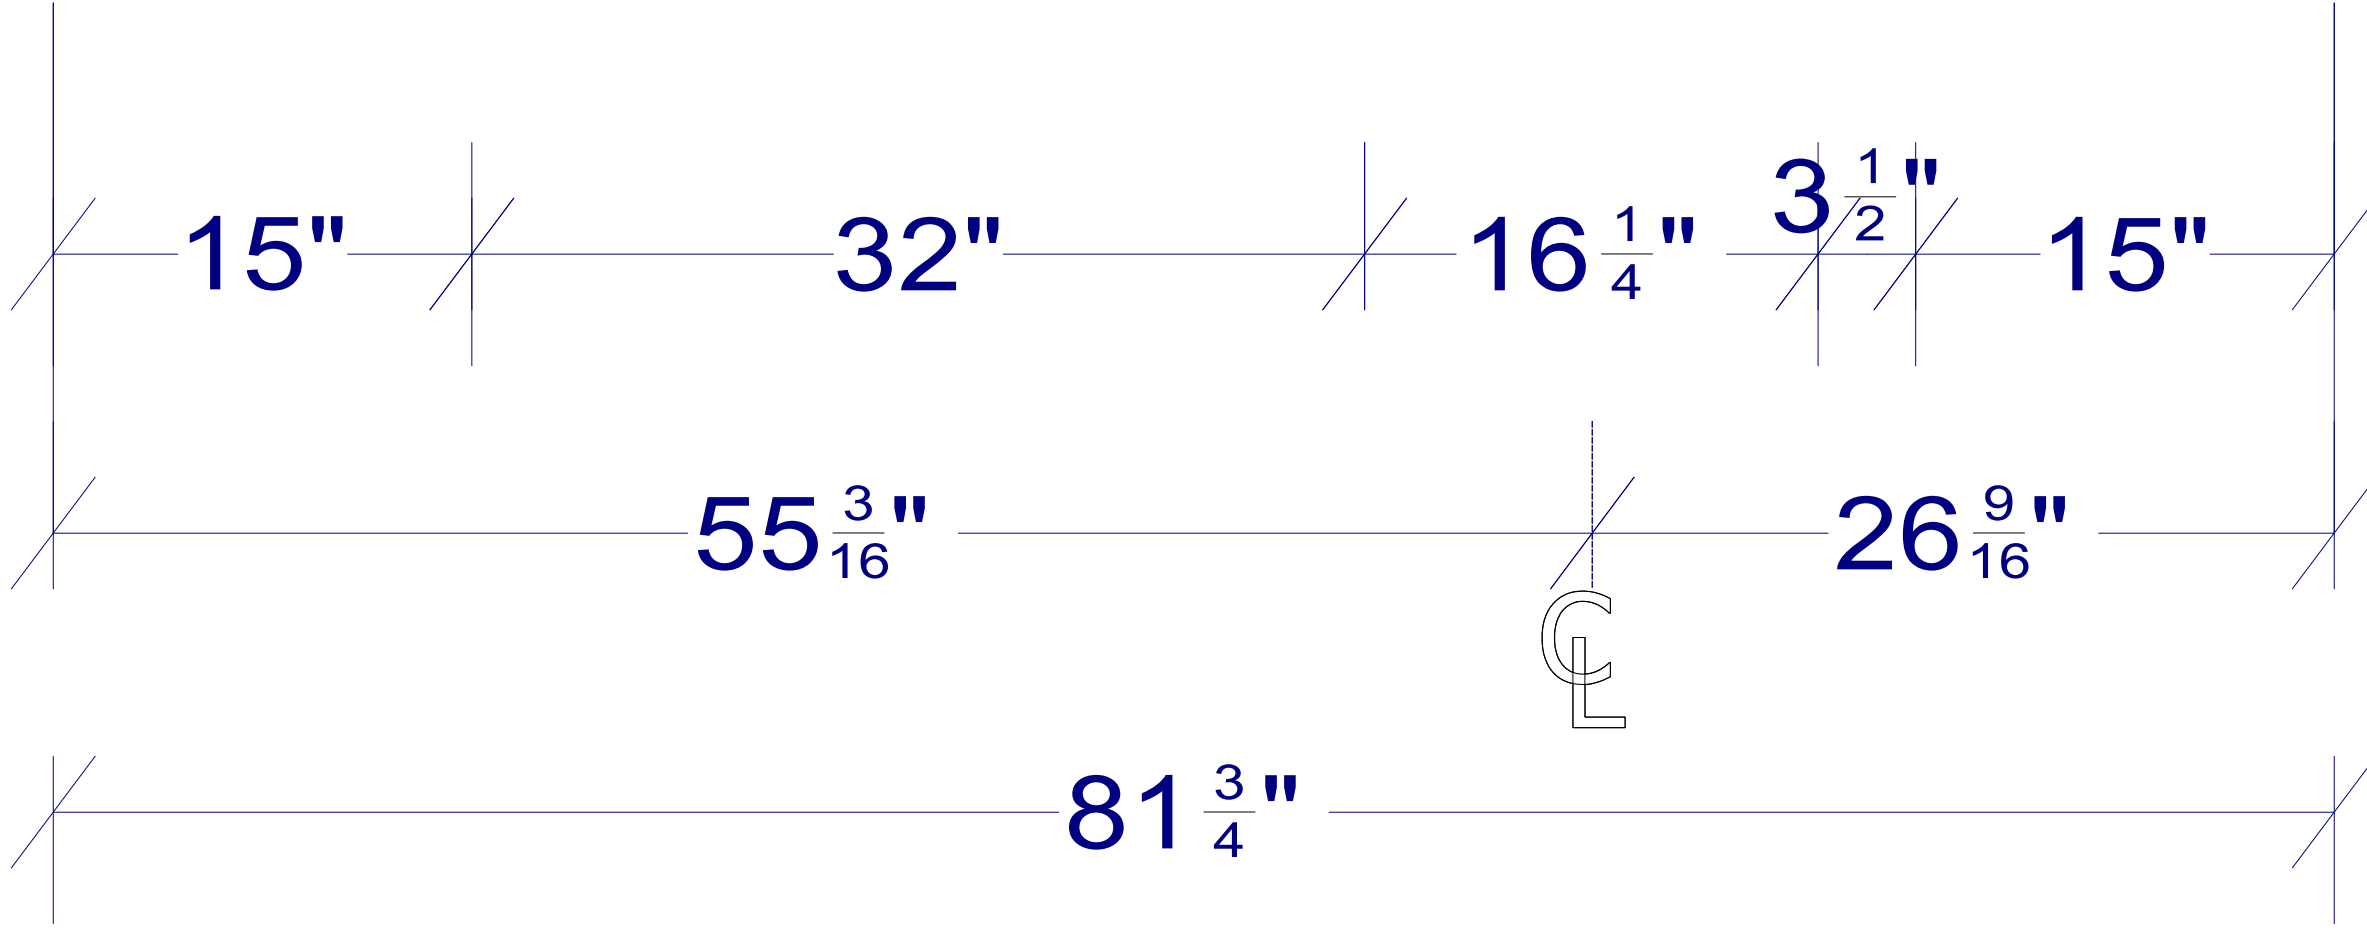

S10391  
 OVERALL HEIGHT - 89 1/2"  
 FULL HEIGHT - 87"  
 UPPER HEIGHT - 33"  
 UPPER DEPTH - 13"

-

36"

1 1/2"

34 1/2"

2"

37"

19"

58 1/4"

B 19 D 20

**B 30 1/2 D 15 = D/B 32**

**S/B 16 1/4**

36"  
34 1/2"  
1 1/2"

B 30 1/2 D 15

P/W 3 1/2

15" 3 1/2" 18" 12 1/4" 18" 15"  
81 3/4"