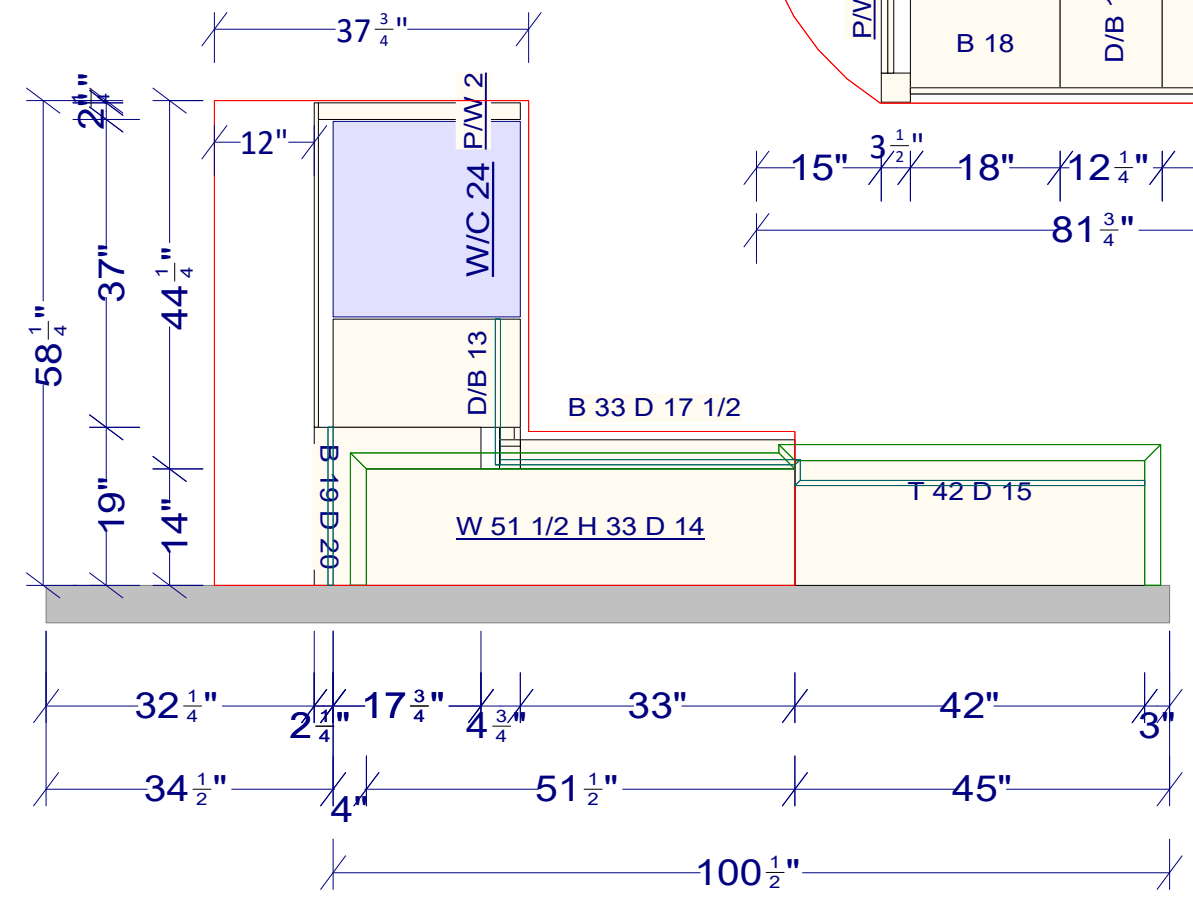

S10391  
 OVERALL HEIGHT - 89 1/2"  
 FULL HEIGHT - 87"  
 UPPER HEIGHT - 33"  
 UPPER DEPTH - 13"

-

36"

1 1/2"

34 1/2"

2"

37"

19"

58 1/4"

B 19 D 20

**B 30 1/2 D 15 = D/B 32**

**S/B 16 1/4**

36"  
34 1/2"  
1 1/2"

B 30 1/2 D 15

P/W 3 1/2

15" 3 1/2" 18" 12 1/4" 18" 15"  
81 3/4"