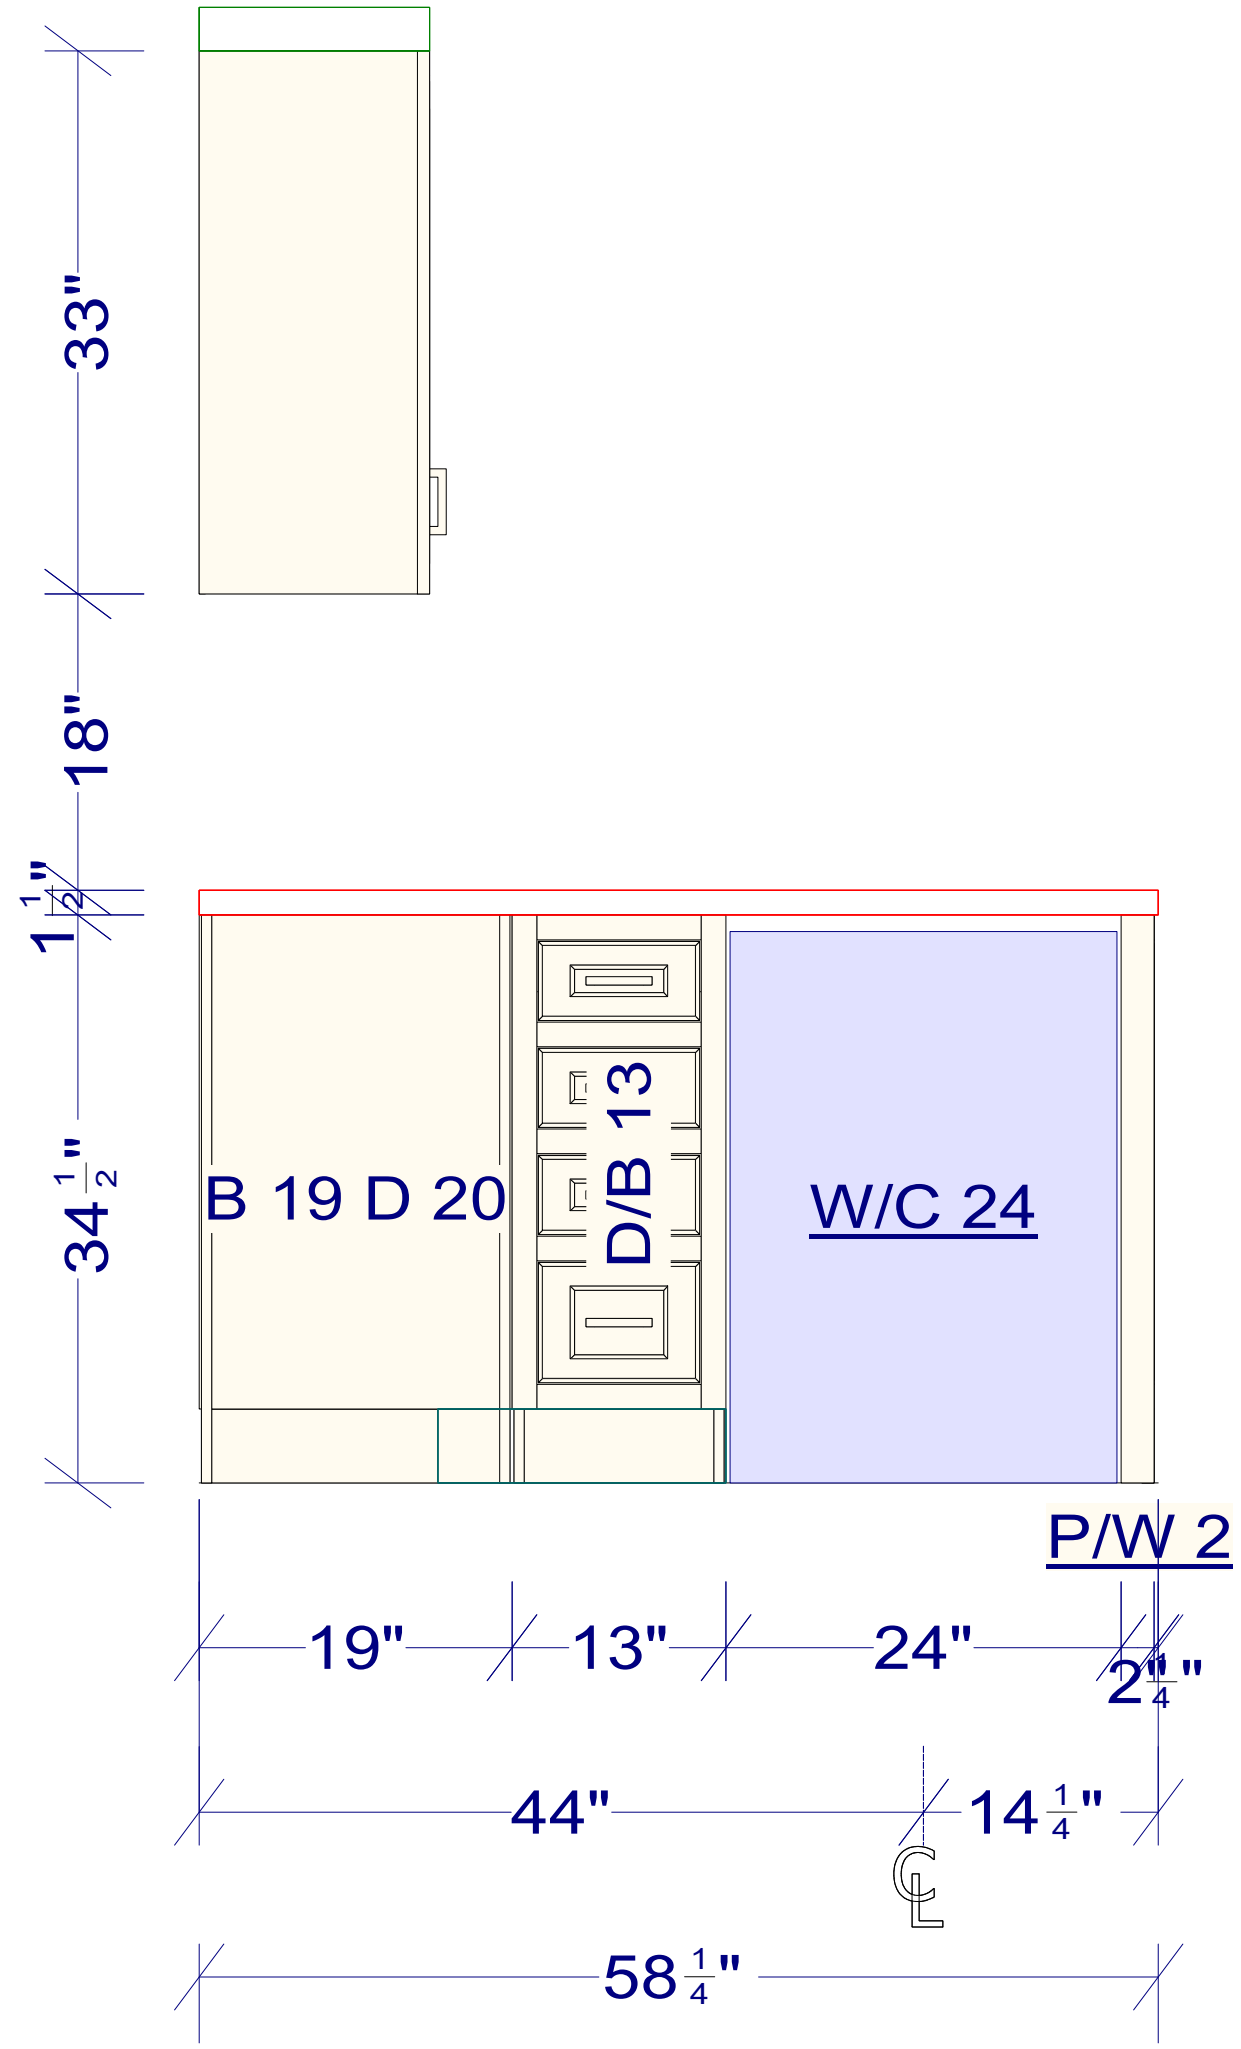

S10391  
 OVERALL HEIGHT - 89 1/2"  
 FULL HEIGHT - 87"  
 UPPER HEIGHT - 33"  
 UPPER DEPTH - 13"

-

36"

1 1/2"

34 1/2"

2"

37"

19"

58 1/4"

B 19 D 20

**B 30 1/2 D 15 = D/B 32**

**S/B 16 1/4**

36"  
34 1/2"  
1 1/2"

B 30 1/2 D 15

P/W 3 1/2

15" 3 1/2" 18" 12 1/4" 18" 15"  
81 3/4"