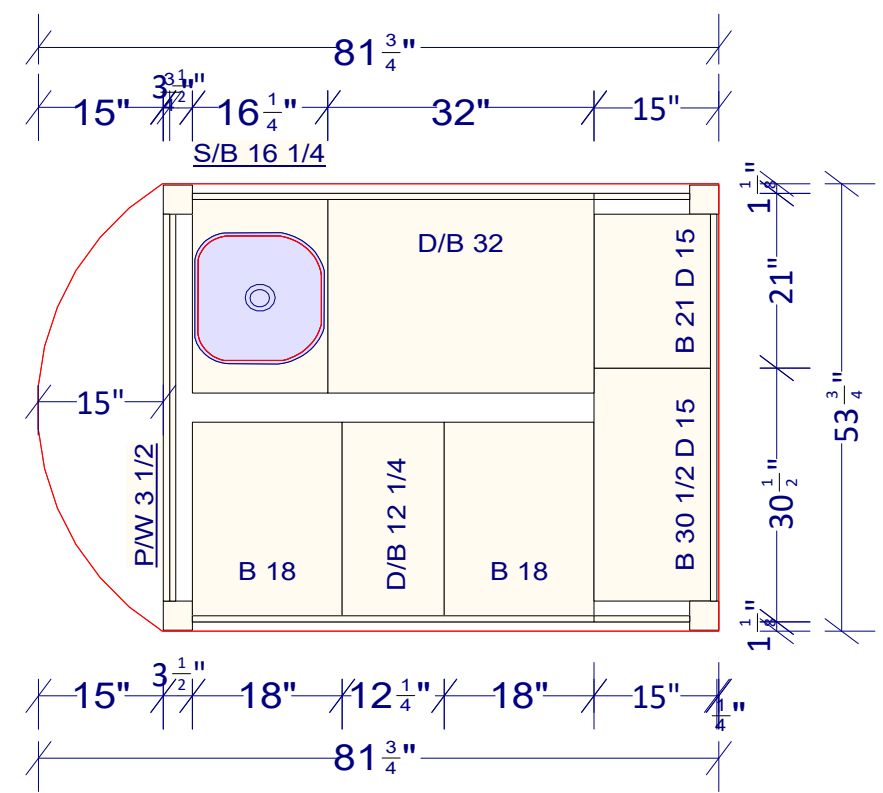

S10391  
 OVERALL HEIGHT - 89 1/2"  
 FULL HEIGHT - 87"  
 UPPER HEIGHT - 33"  
 UPPER DEPTH - 13"

-

36"

1 1/2"

34 1/2"

2"

37"

19"

58 1/4"

B 19 D 20

**B 30 1/2 D 15 = D/B 32**

**S/B 16 1/4**

36"  
34 1/2"  
1 1/2"

B 30 1/2 D 15

P/W 3 1/2

15" 3 1/2" 18" 12 1/4" 18" 15"  
81 3/4"