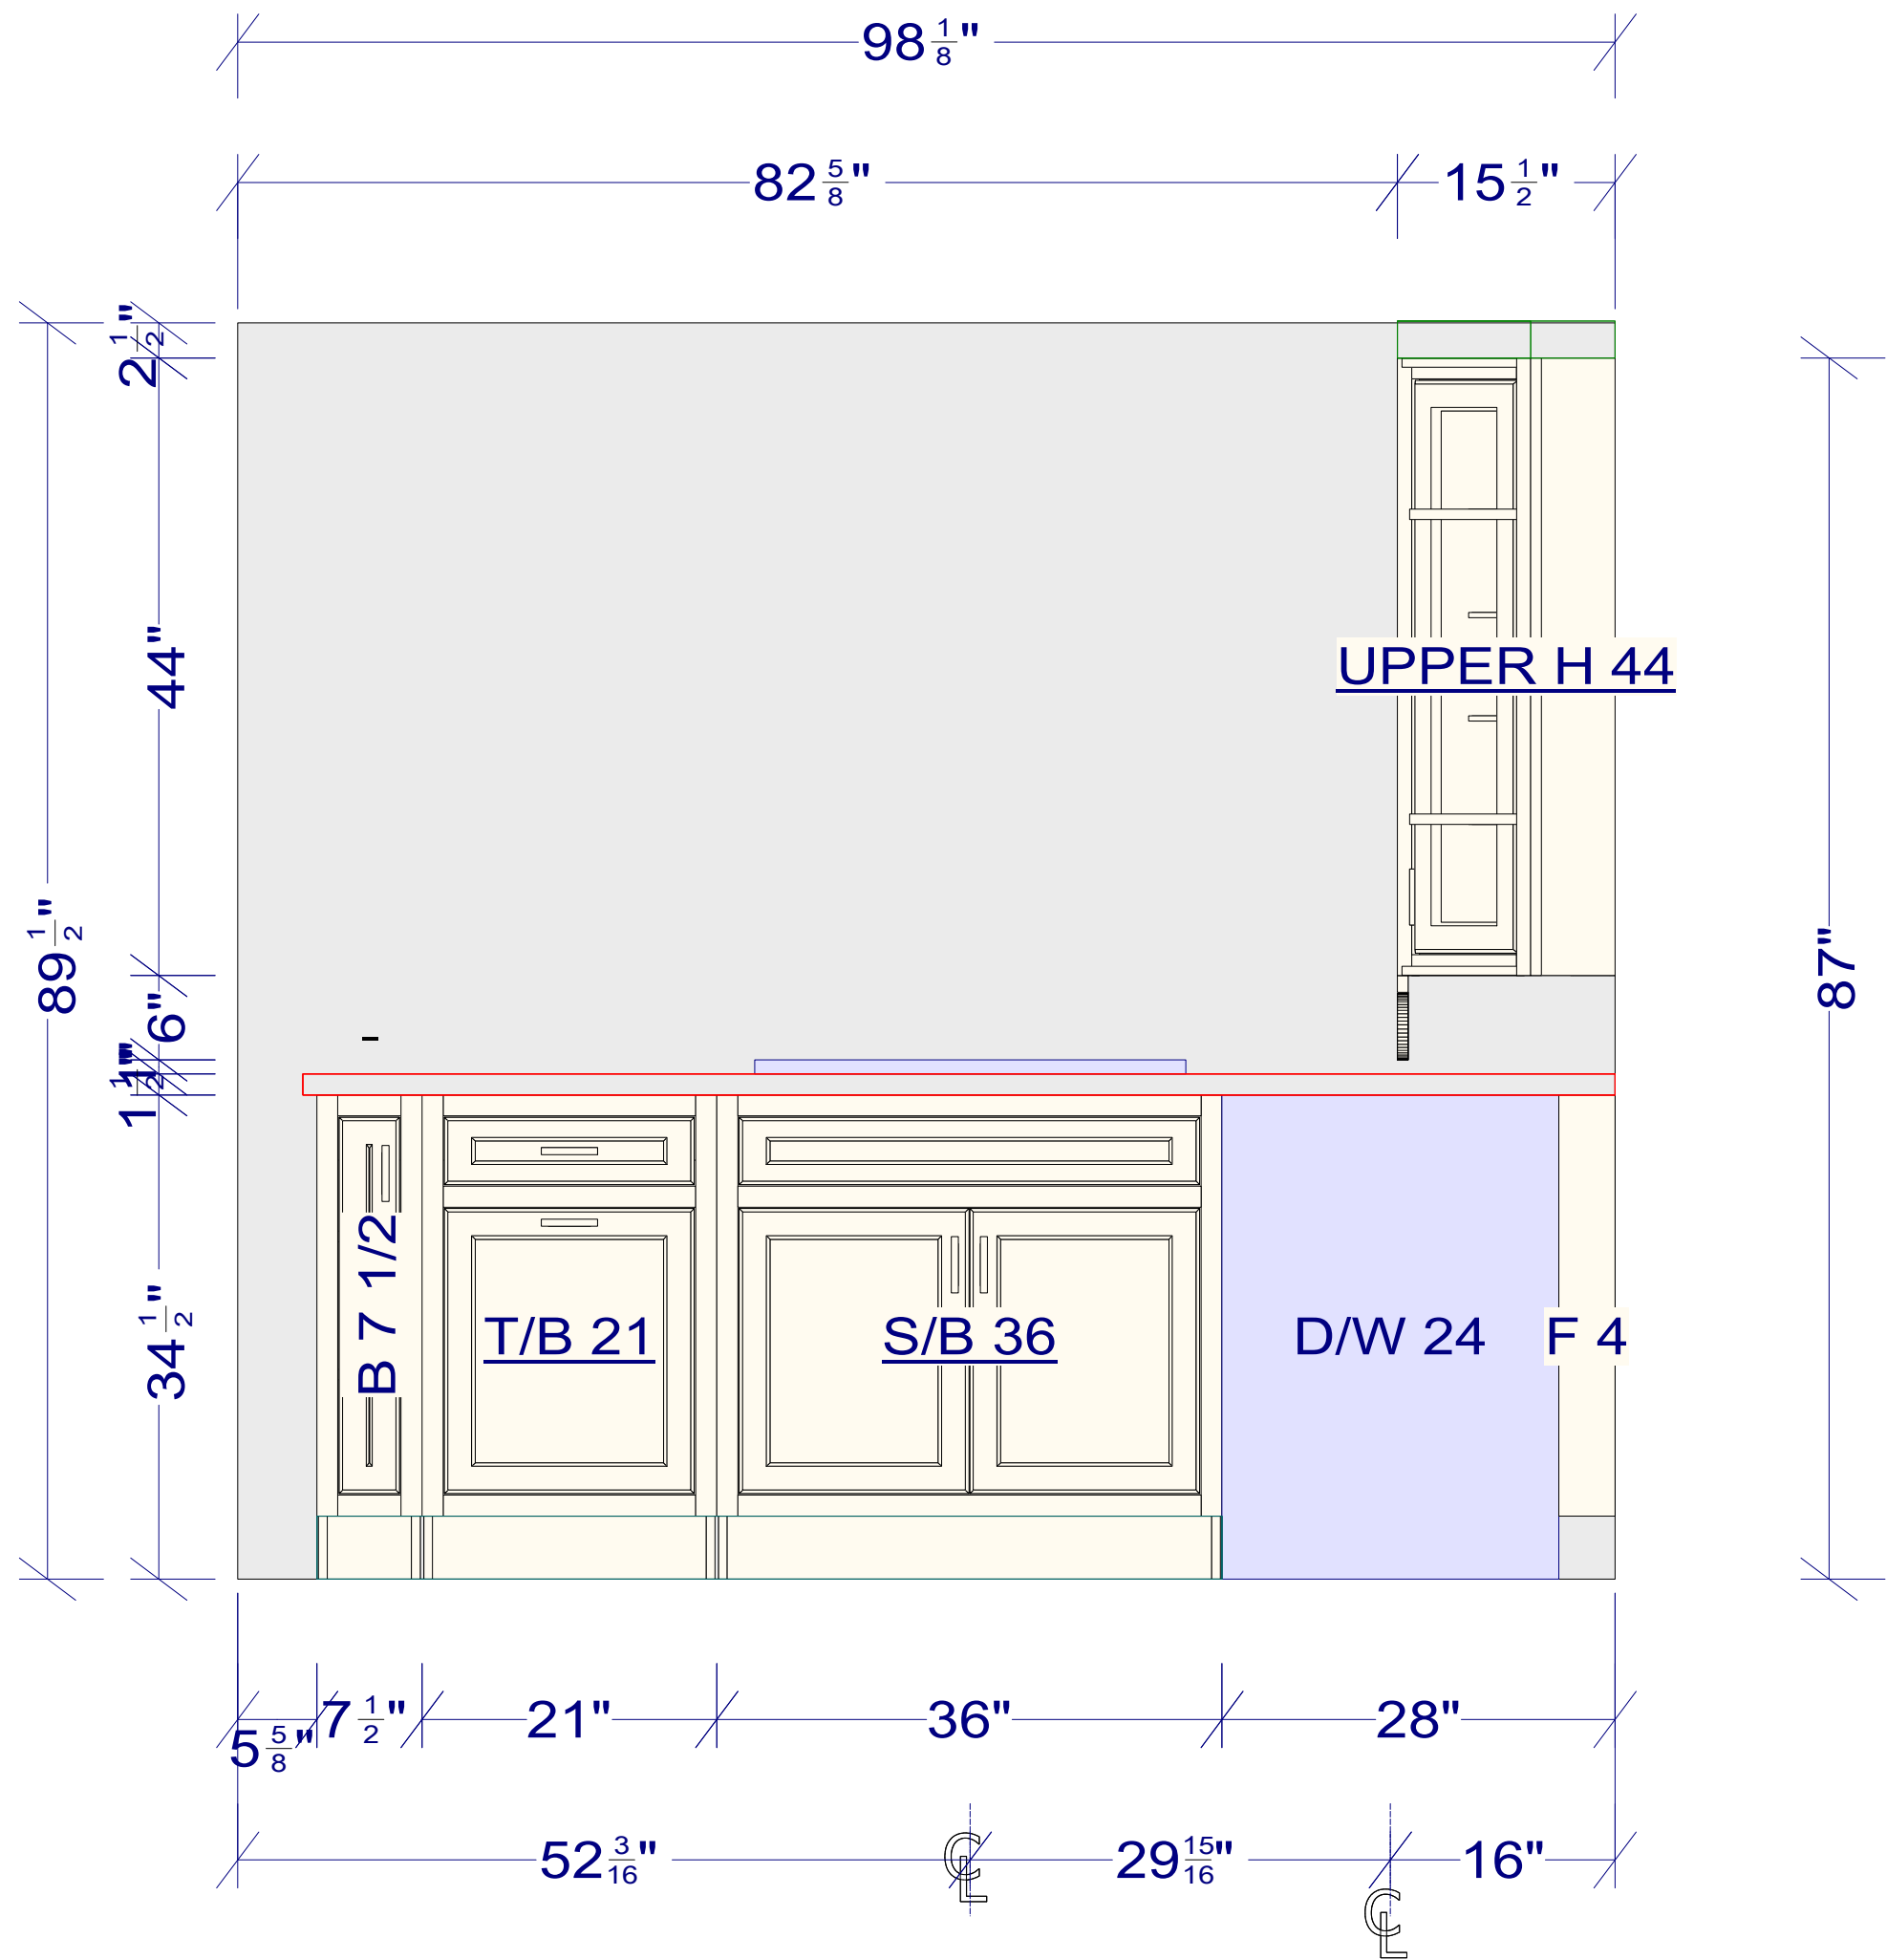

S10391  
 OVERALL HEIGHT - 89 1/2"  
 FULL HEIGHT - 87"  
 UPPER HEIGHT - 33"  
 UPPER DEPTH - 13"

-

36"

1 1/2"

34 1/2"

2"

37"

19"

58 1/4"

B 19 D 20

**B 30 1/2 D 15 = D/B 32**

**S/B 16 1/4**

36"  
34 1/2"  
1 1/2"

B 30 1/2 D 15

P/W 3 1/2

15" 3 1/2" 18" 12 1/4" 18" 15"  
81 3/4"