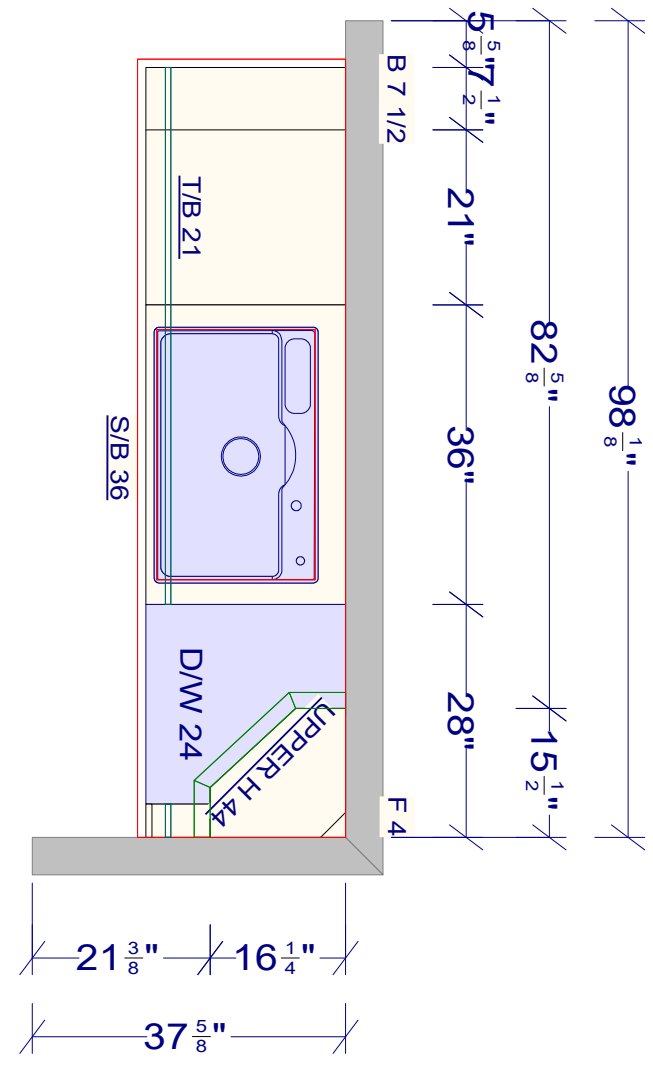

S10391  
 OVERALL HEIGHT - 89 1/2"  
 FULL HEIGHT - 87"  
 UPPER HEIGHT - 33"  
 UPPER DEPTH - 13"

-

36"

1 1/2"

34 1/2"

2"

37"

19"

58 1/4"

B 19 D 20

**B 30 1/2 D 15 = D/B 32**

**S/B 16 1/4**

36"  
34 1/2"  
1 1/2"

B 30 1/2 D 15

P/W 3 1/2

15" 3 1/2" 18" 12 1/4" 18" 15"  
81 3/4"