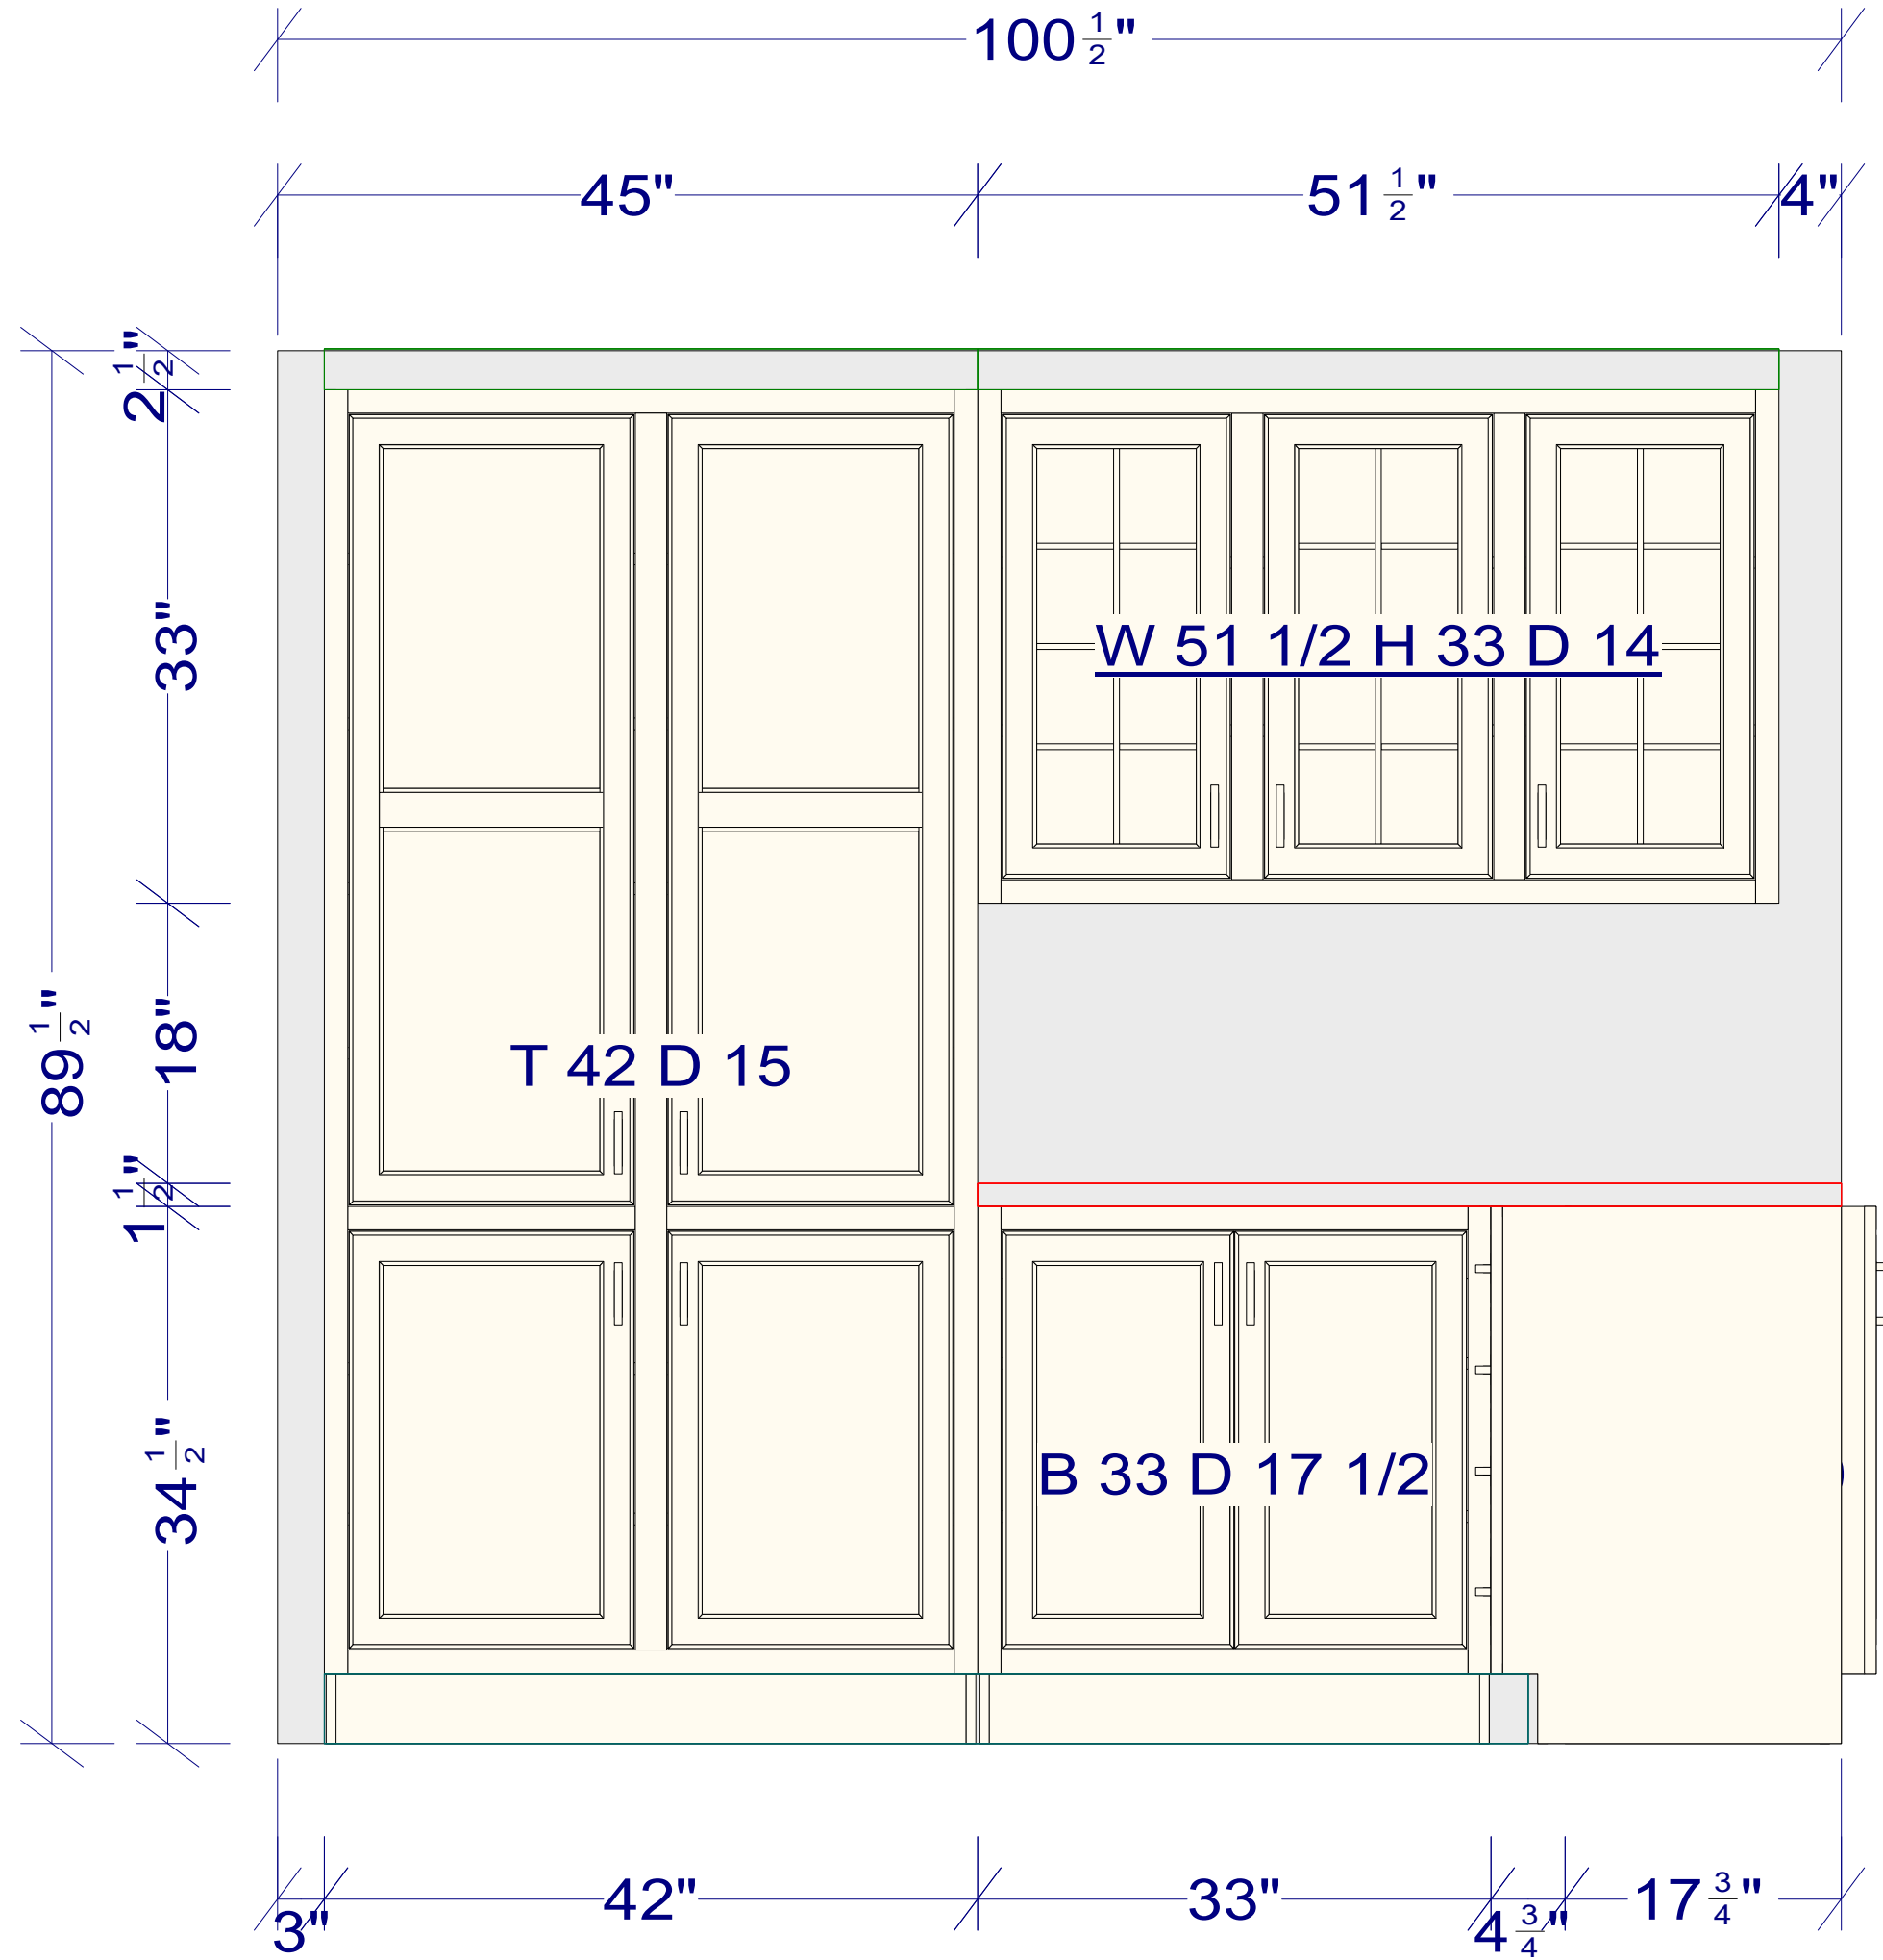

S10391  
 OVERALL HEIGHT - 89 1/2"  
 FULL HEIGHT - 87"  
 UPPER HEIGHT - 33"  
 UPPER DEPTH - 13"

-

36"

1 1/2"

34 1/2"

2"

37"

19"

58 1/4"

B 19 D 20

**B 30 1/2 D 15 = D/B 32**

**S/B 16 1/4**

36"  
34 1/2"  
1 1/2"

B 30 1/2 D 15

P/W 3 1/2

15" 3 1/2" 18" 12 1/4" 18" 15"  
81 3/4"