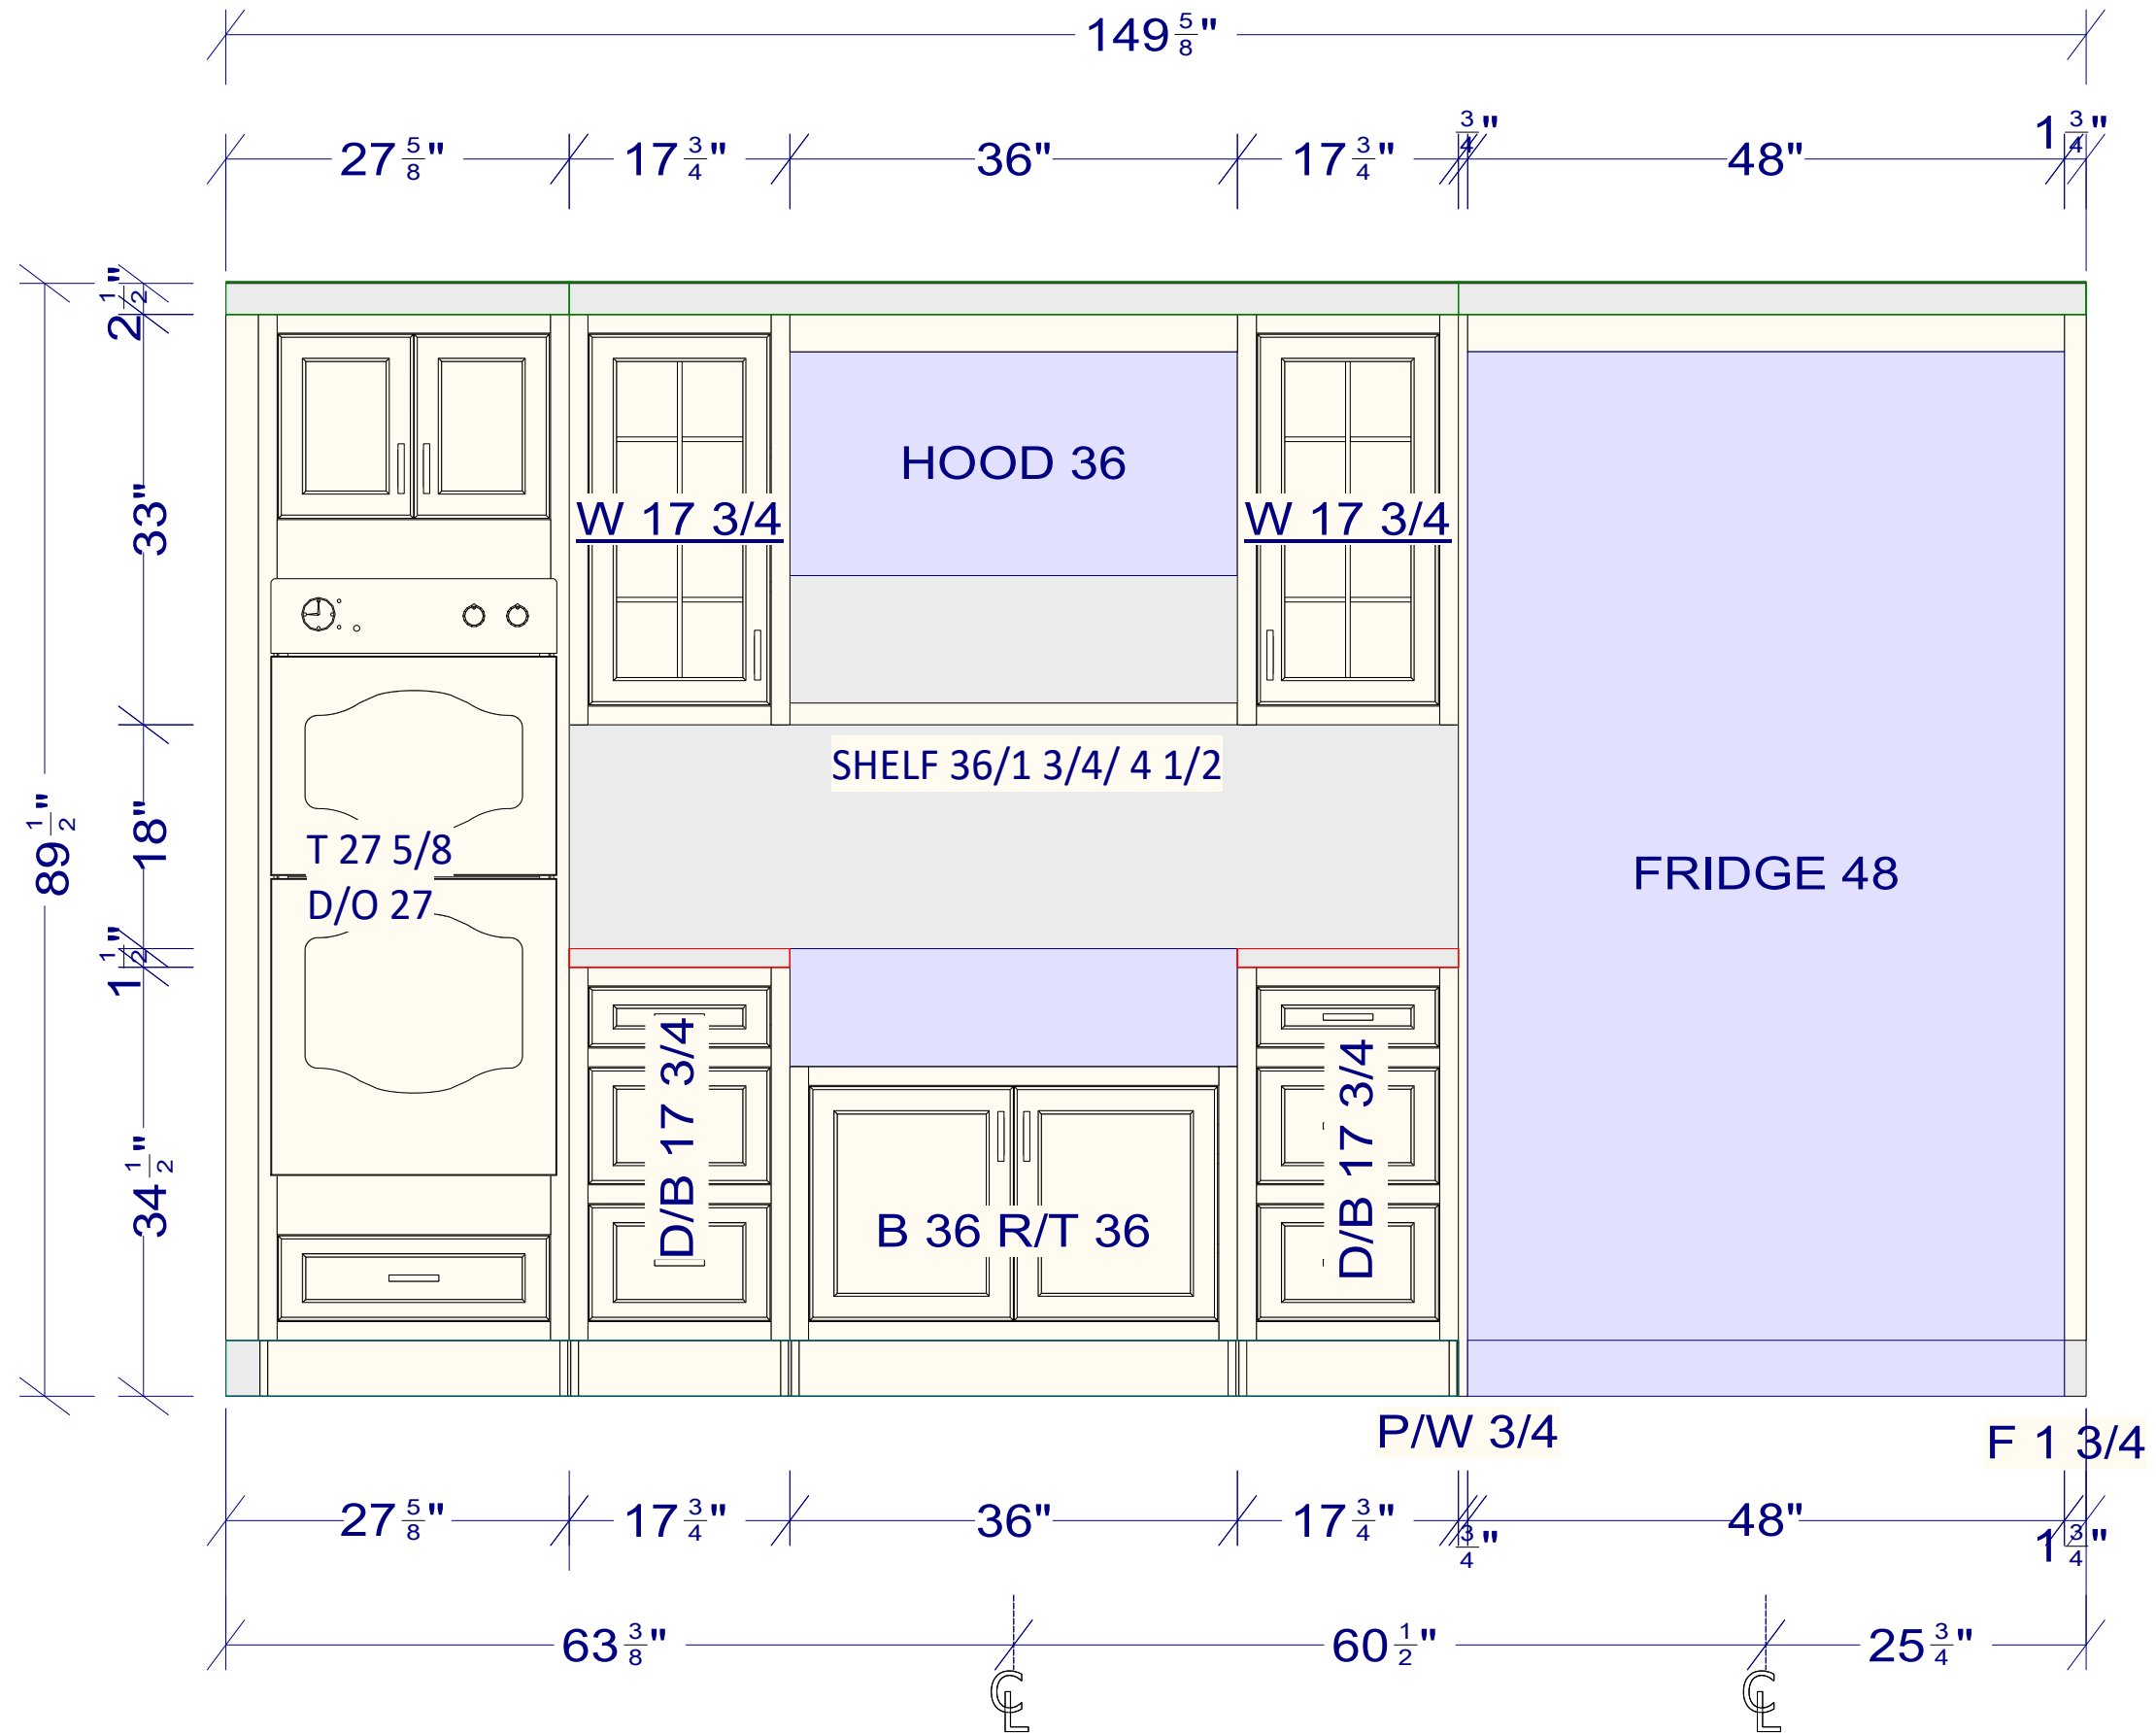

S10391  
 OVERALL HEIGHT - 89 1/2"  
 FULL HEIGHT - 87"  
 UPPER HEIGHT - 33"  
 UPPER DEPTH - 13"

-

36"

1 1/2"

34 1/2"

2"

37"

19"

58 1/4"

B 19 D 20

**B 30 1/2 D 15 = D/B 32**

**S/B 16 1/4**

36"  
34 1/2"  
1 1/2"

B 30 1/2 D 15

P/W 3 1/2

15" 3 1/2" 18" 12 1/4" 18" 15"  
81 3/4"