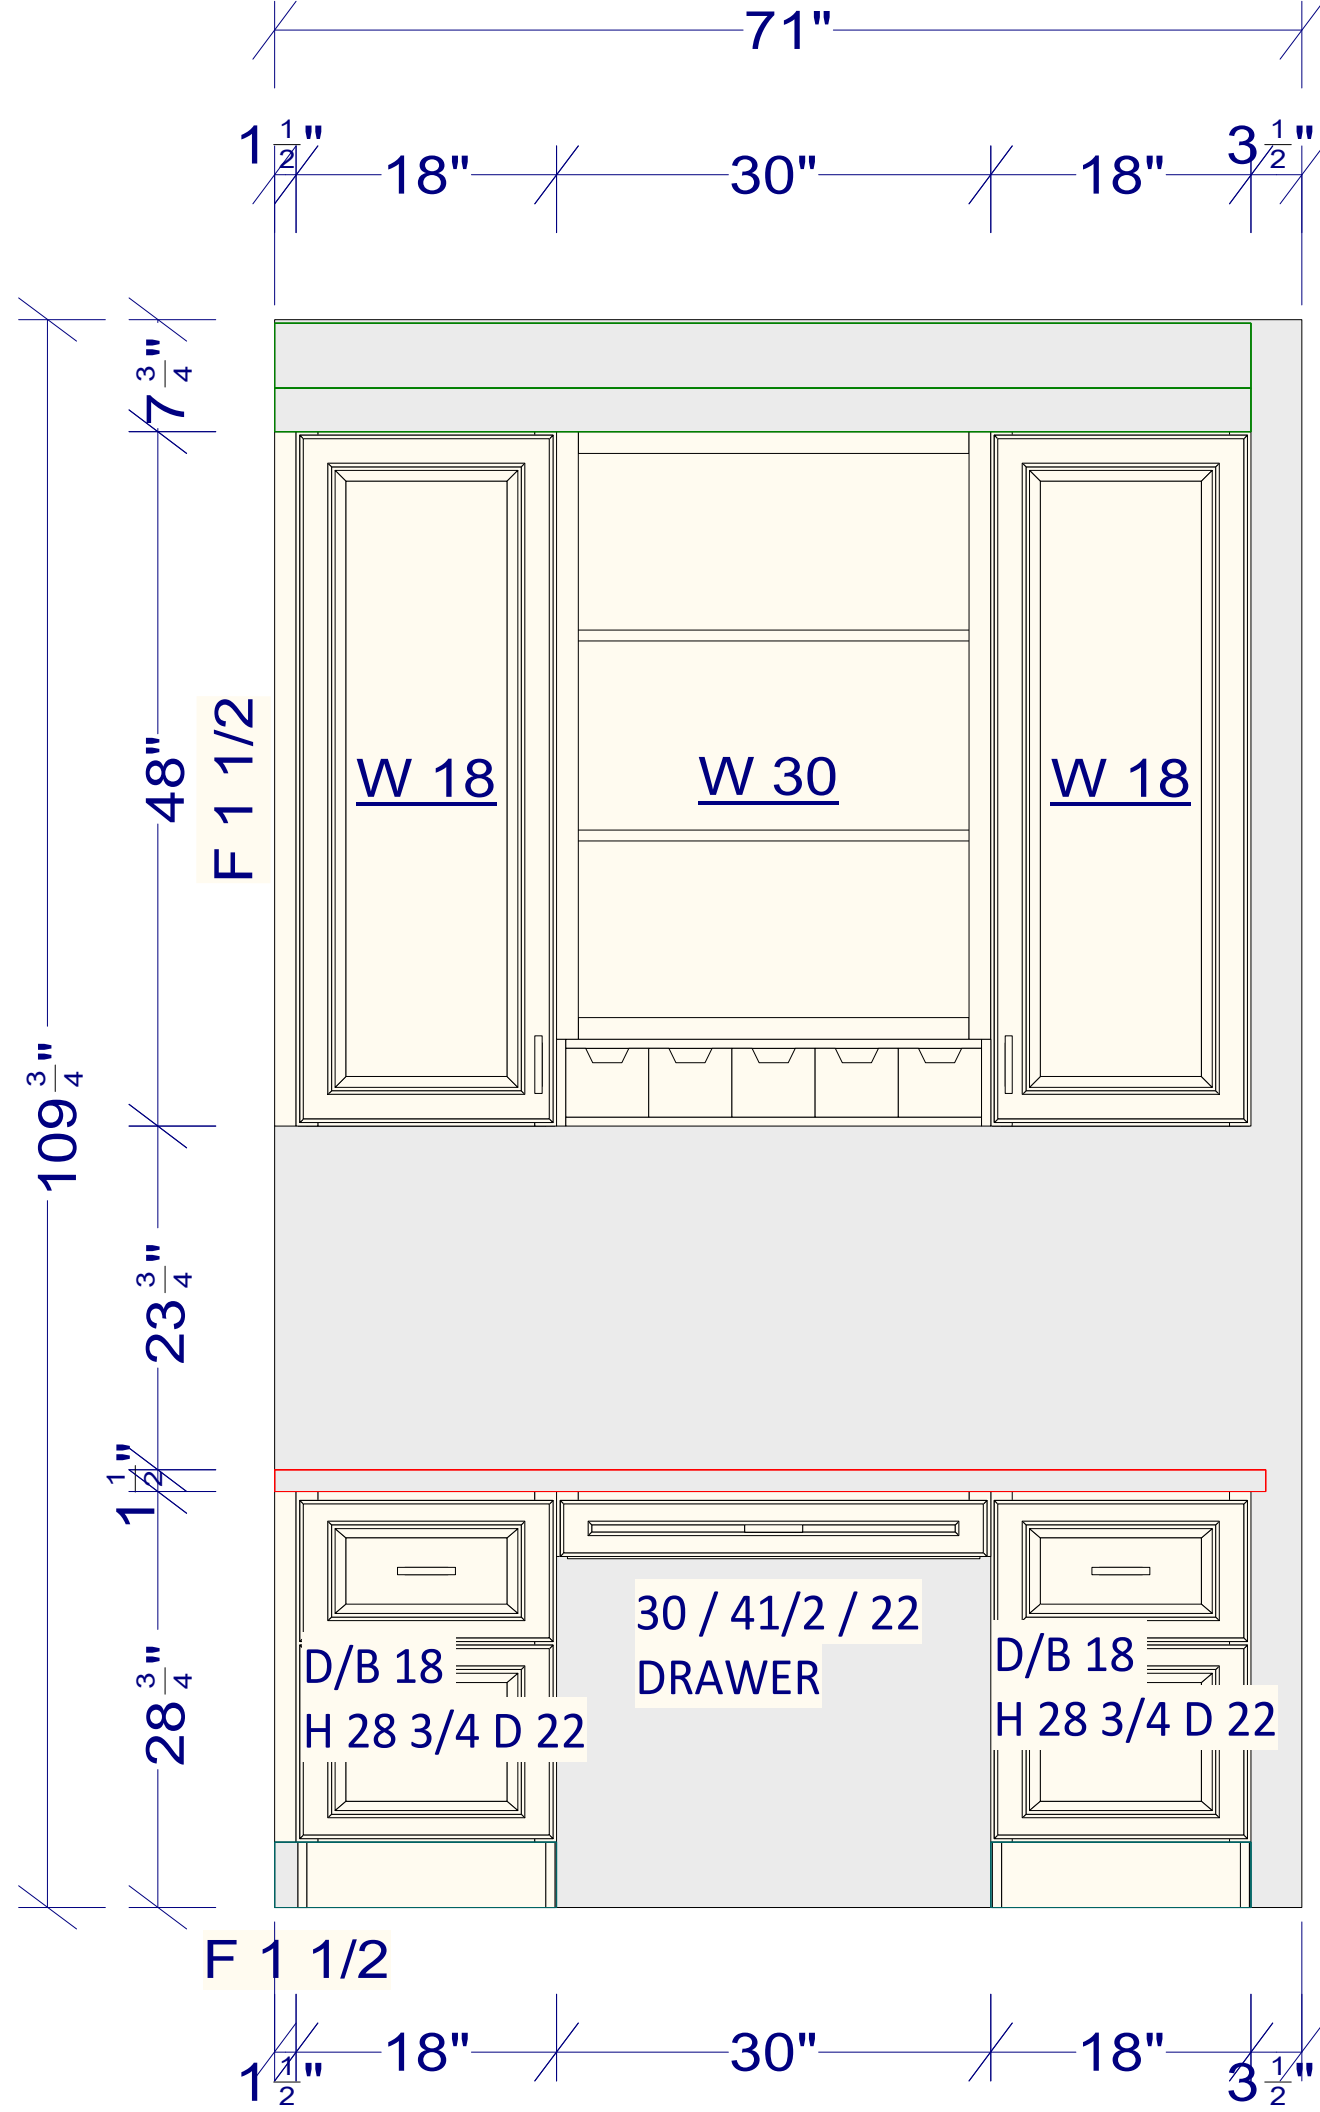

S10381
 OVERALL HEIGHT - 109.75"
 FULL HEIGHT - 102"
 UPPER HEIGHT - 48"
 UPPER DEPTH - 13"

P 4X4

P 4X4

P 4X4

-

80"

9" 4 1/2"

99"