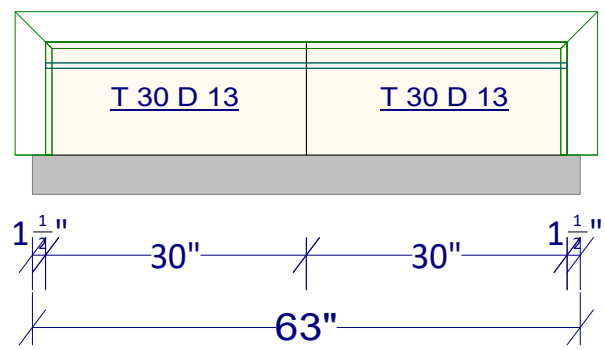

S10381
 OVERALL HEIGHT - 109.75"
 FULL HEIGHT - 102"
 UPPER HEIGHT - 48"
 UPPER DEPTH - 13"

P 4X4

P 4X4

P 4X4

-

80"

9" 4 1/2"

99"