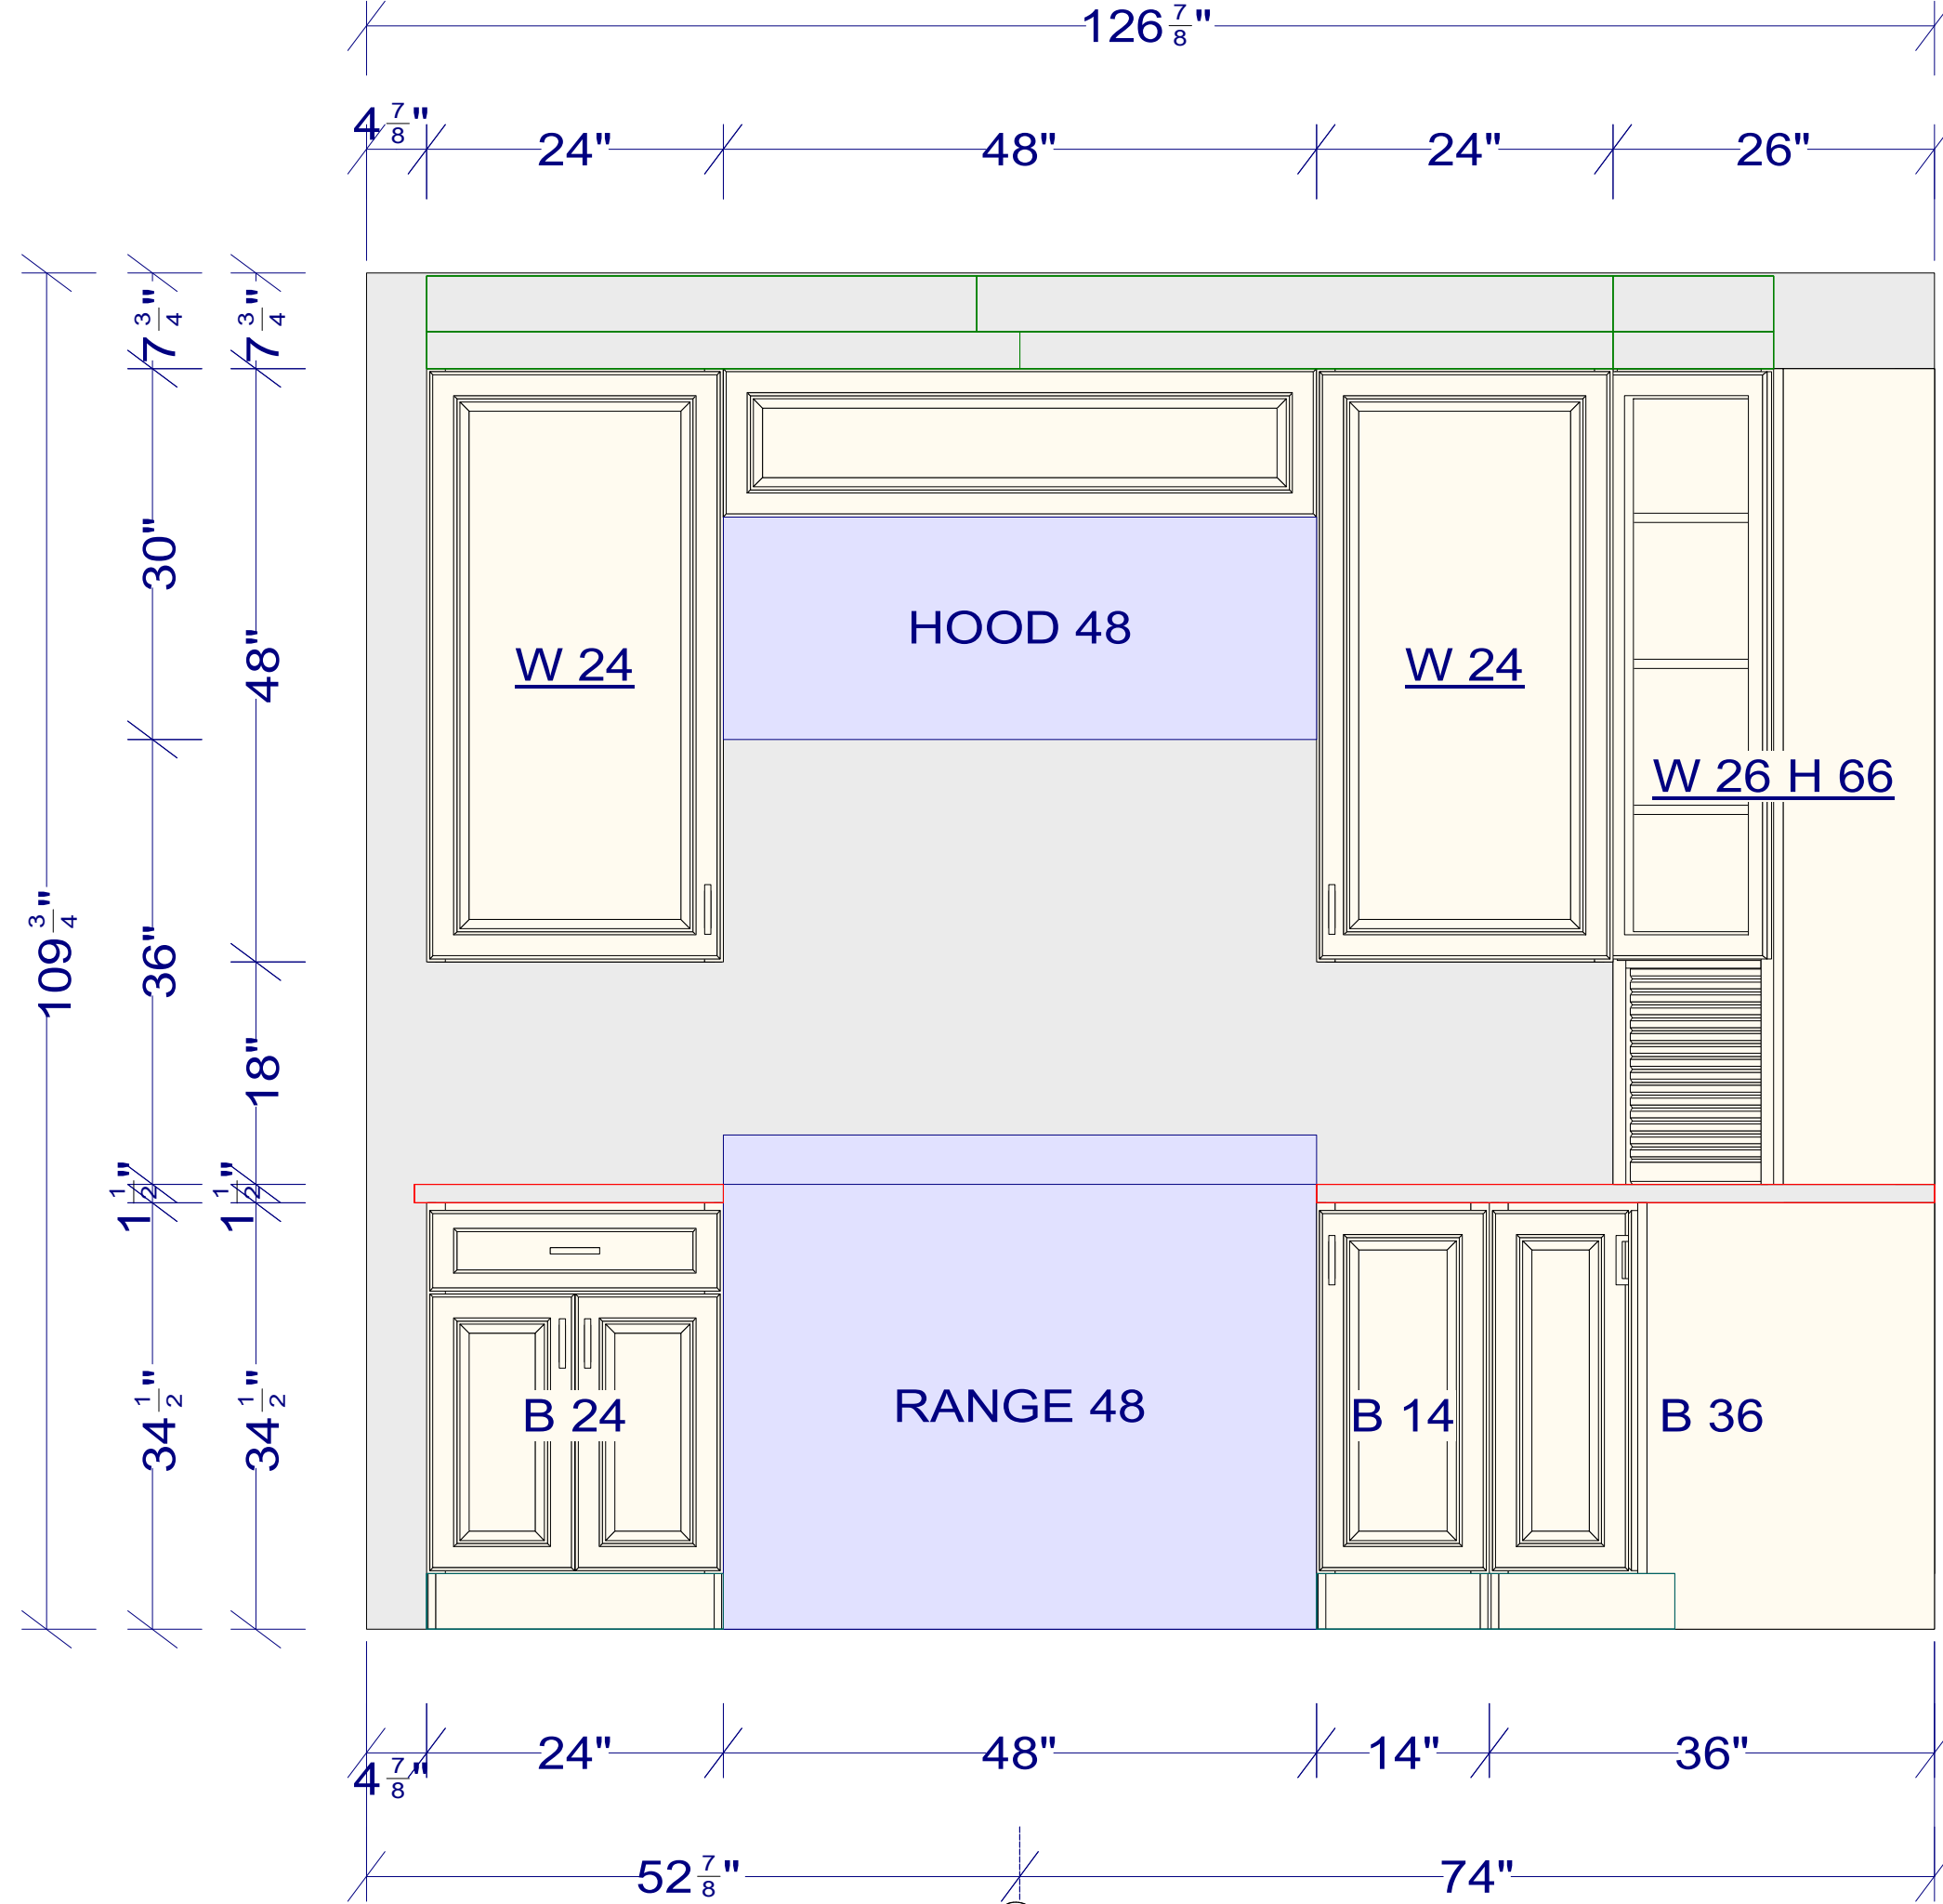

S10381
 OVERALL HEIGHT - 109.75"
 FULL HEIGHT - 102"
 UPPER HEIGHT - 48"
 UPPER DEPTH - 13"

P 4X4

P 4X4

P 4X4

-

80"

9" 4 1/2"

99"