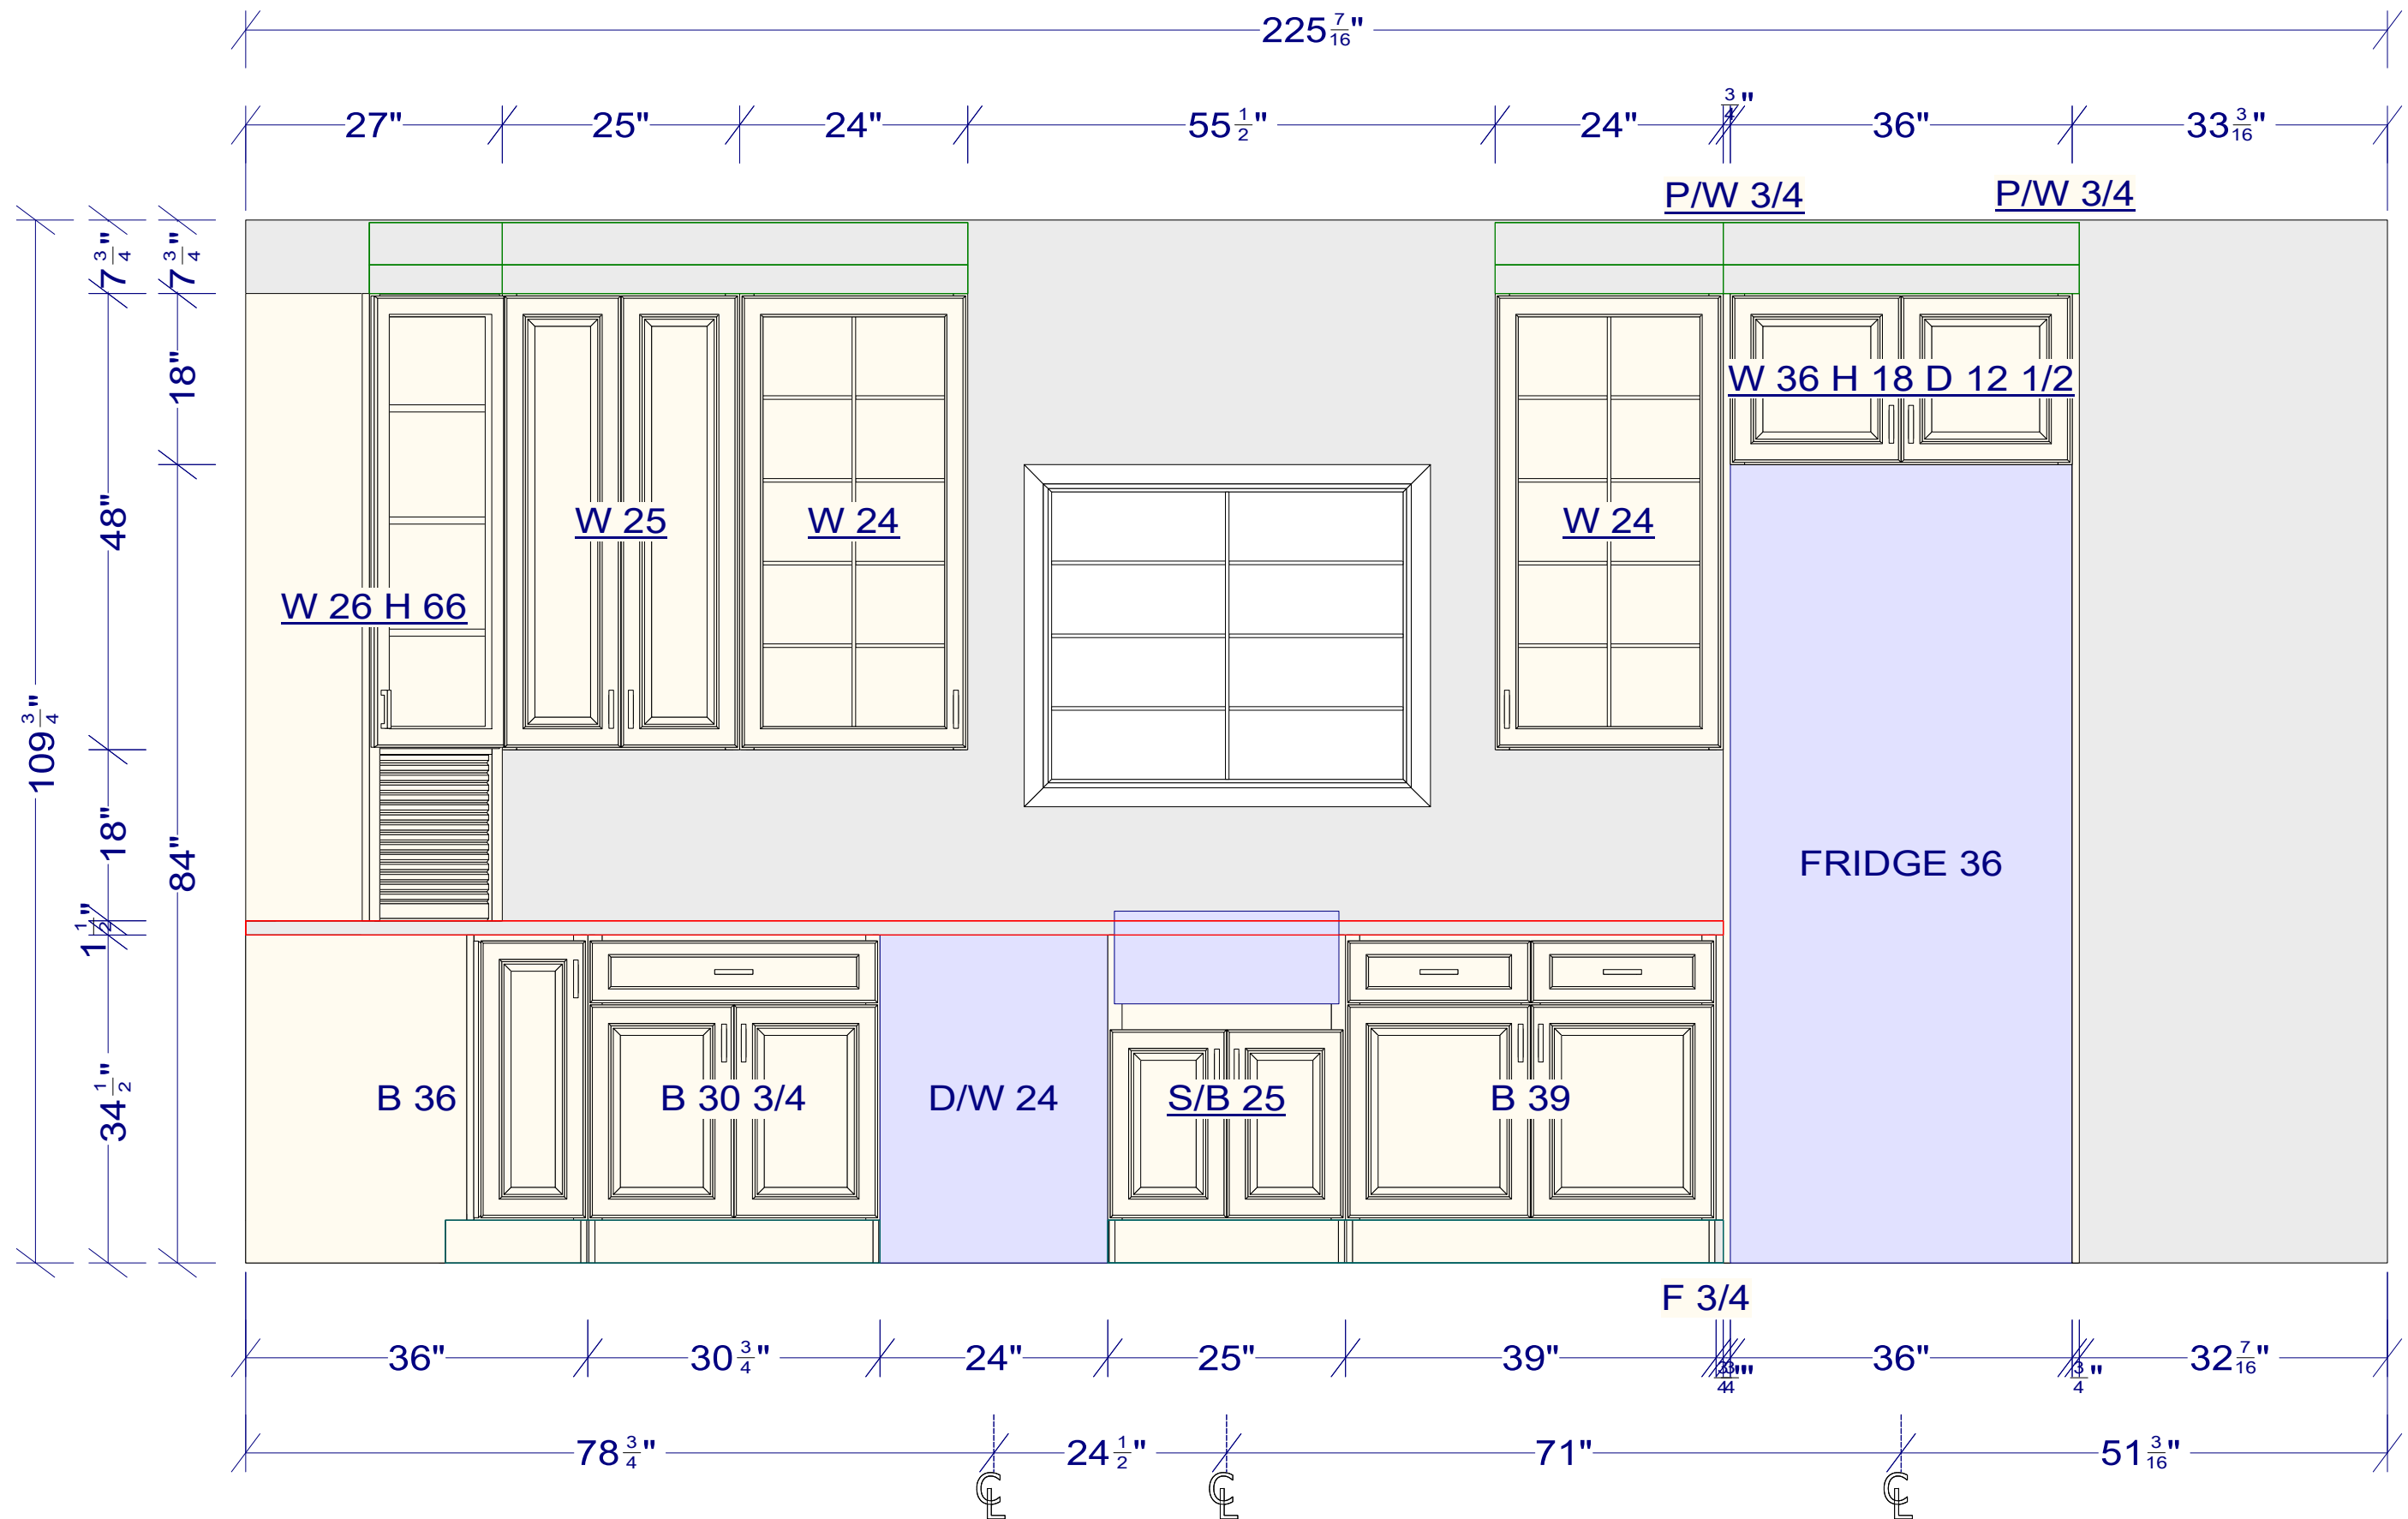

S10381
 OVERALL HEIGHT - 109.75"
 FULL HEIGHT - 102"
 UPPER HEIGHT - 48"
 UPPER DEPTH - 13"

P 4X4

P 4X4

P 4X4

-

80"

9" 4 1/2"

99"