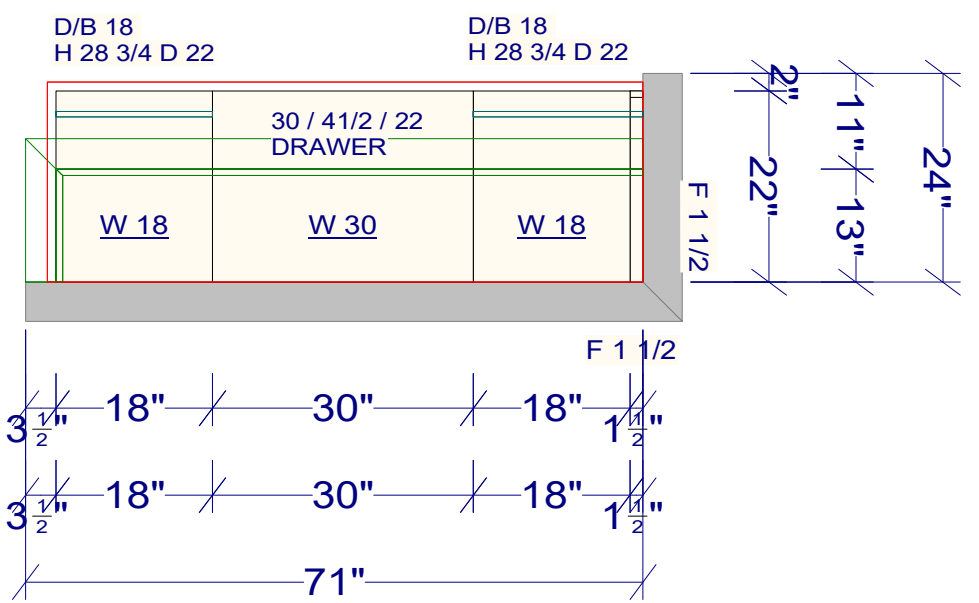

S10381
 OVERALL HEIGHT - 109.75"
 FULL HEIGHT - 102"
 UPPER HEIGHT - 48"
 UPPER DEPTH - 13"

P 4X4

P 4X4

P 4X4

-

80"

9" 4 1/2"

99"