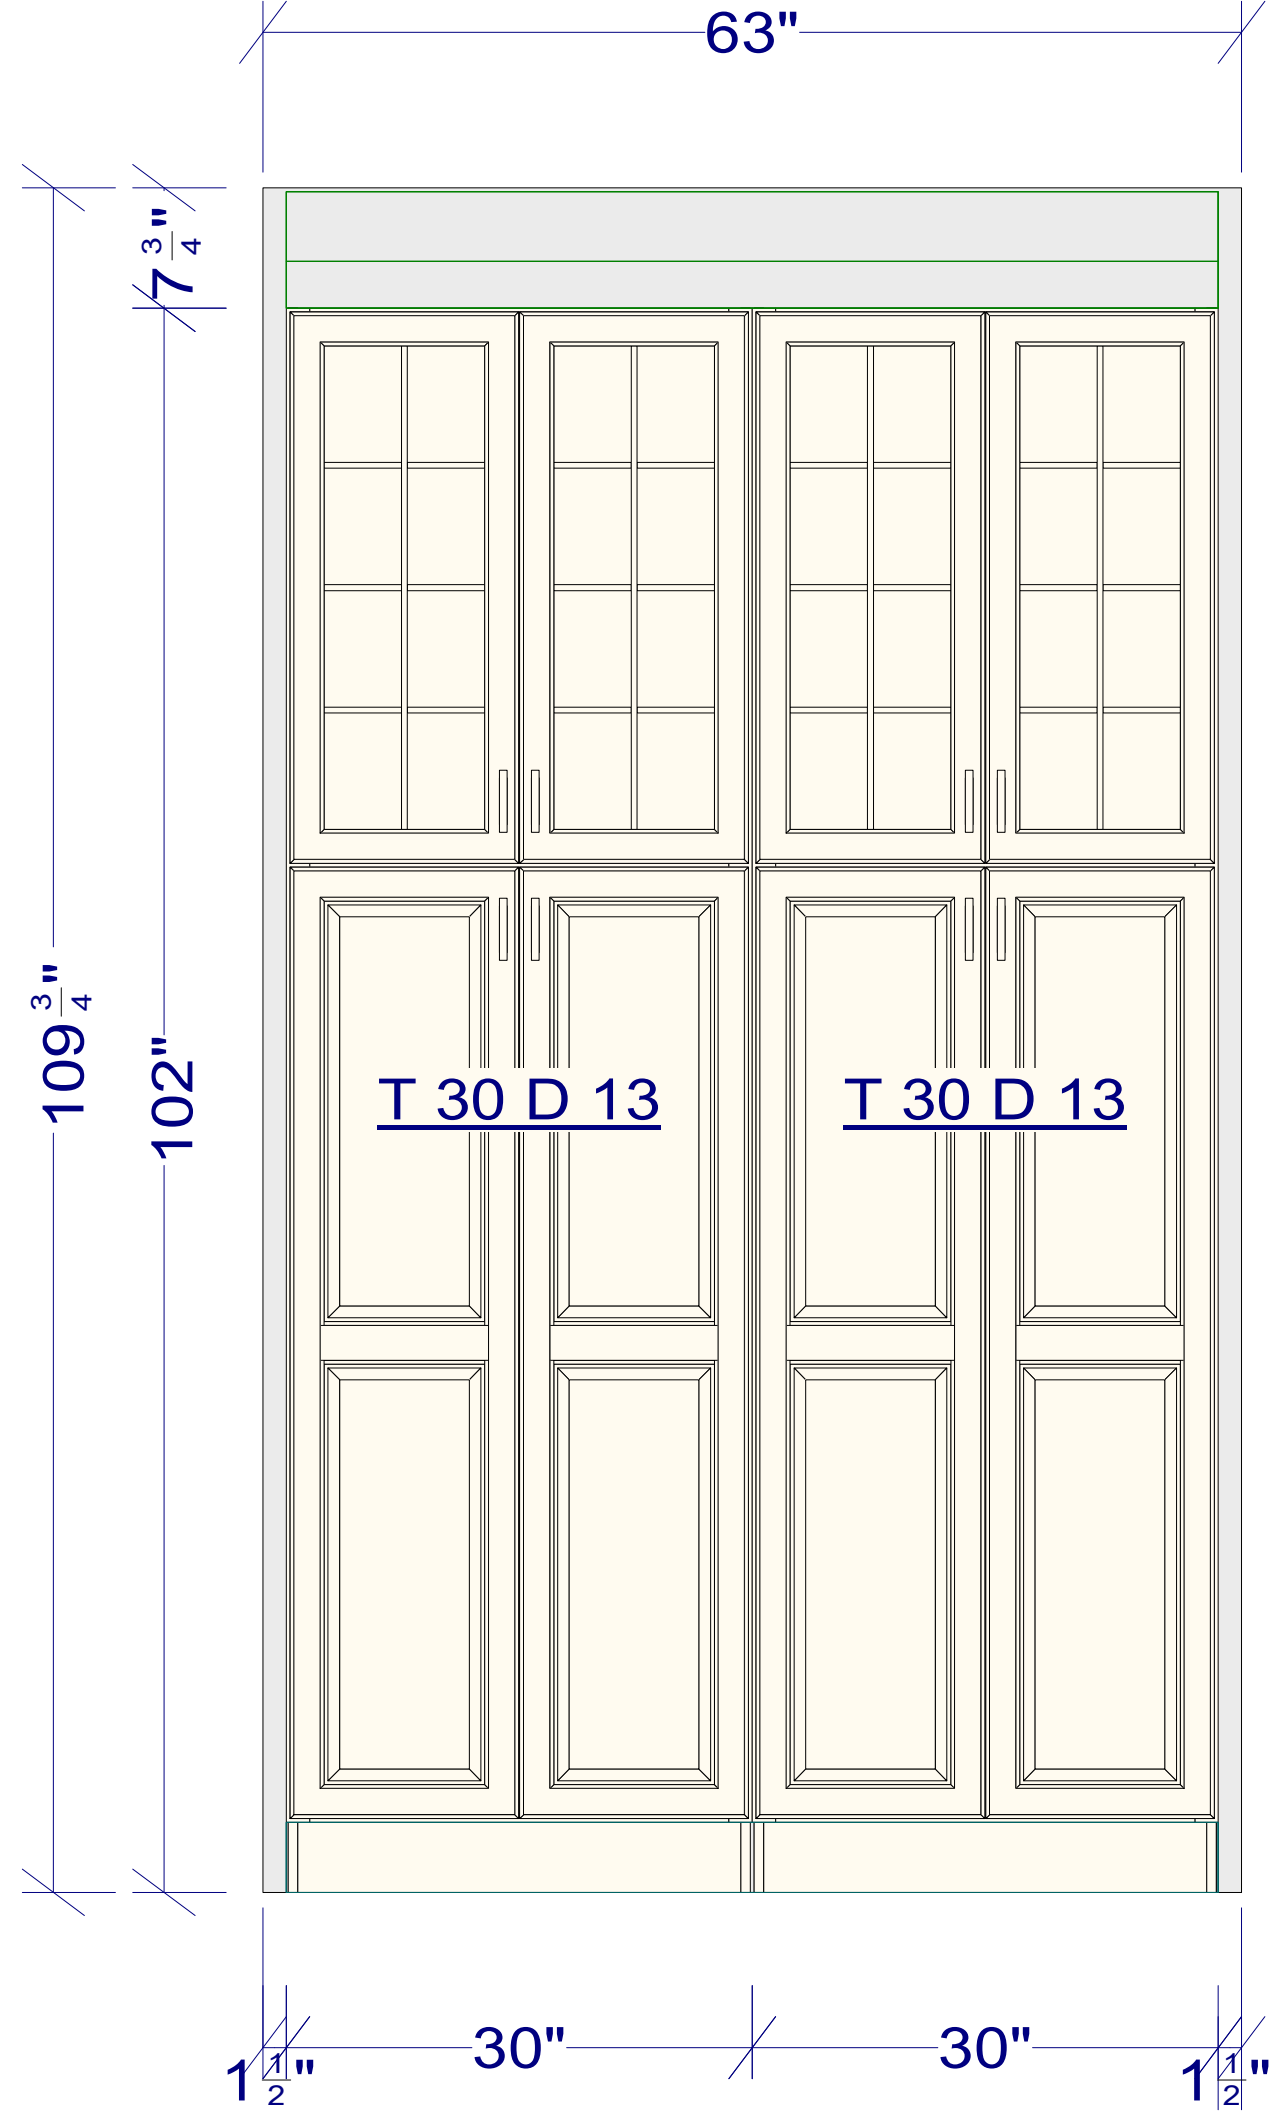

S10381
 OVERALL HEIGHT - 109.75"
 FULL HEIGHT - 102"
 UPPER HEIGHT - 48"
 UPPER DEPTH - 13"

P 4X4

P 4X4

P 4X4

-

80"

9" 4 1/2"

99"