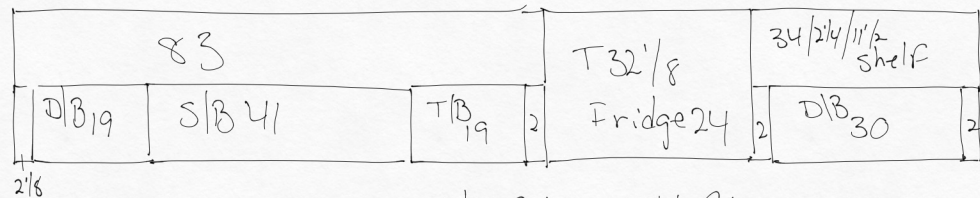

# S10356 2nd Floor Kitchennette

OH 96 FH 96

UH 36

UD 12 1/2