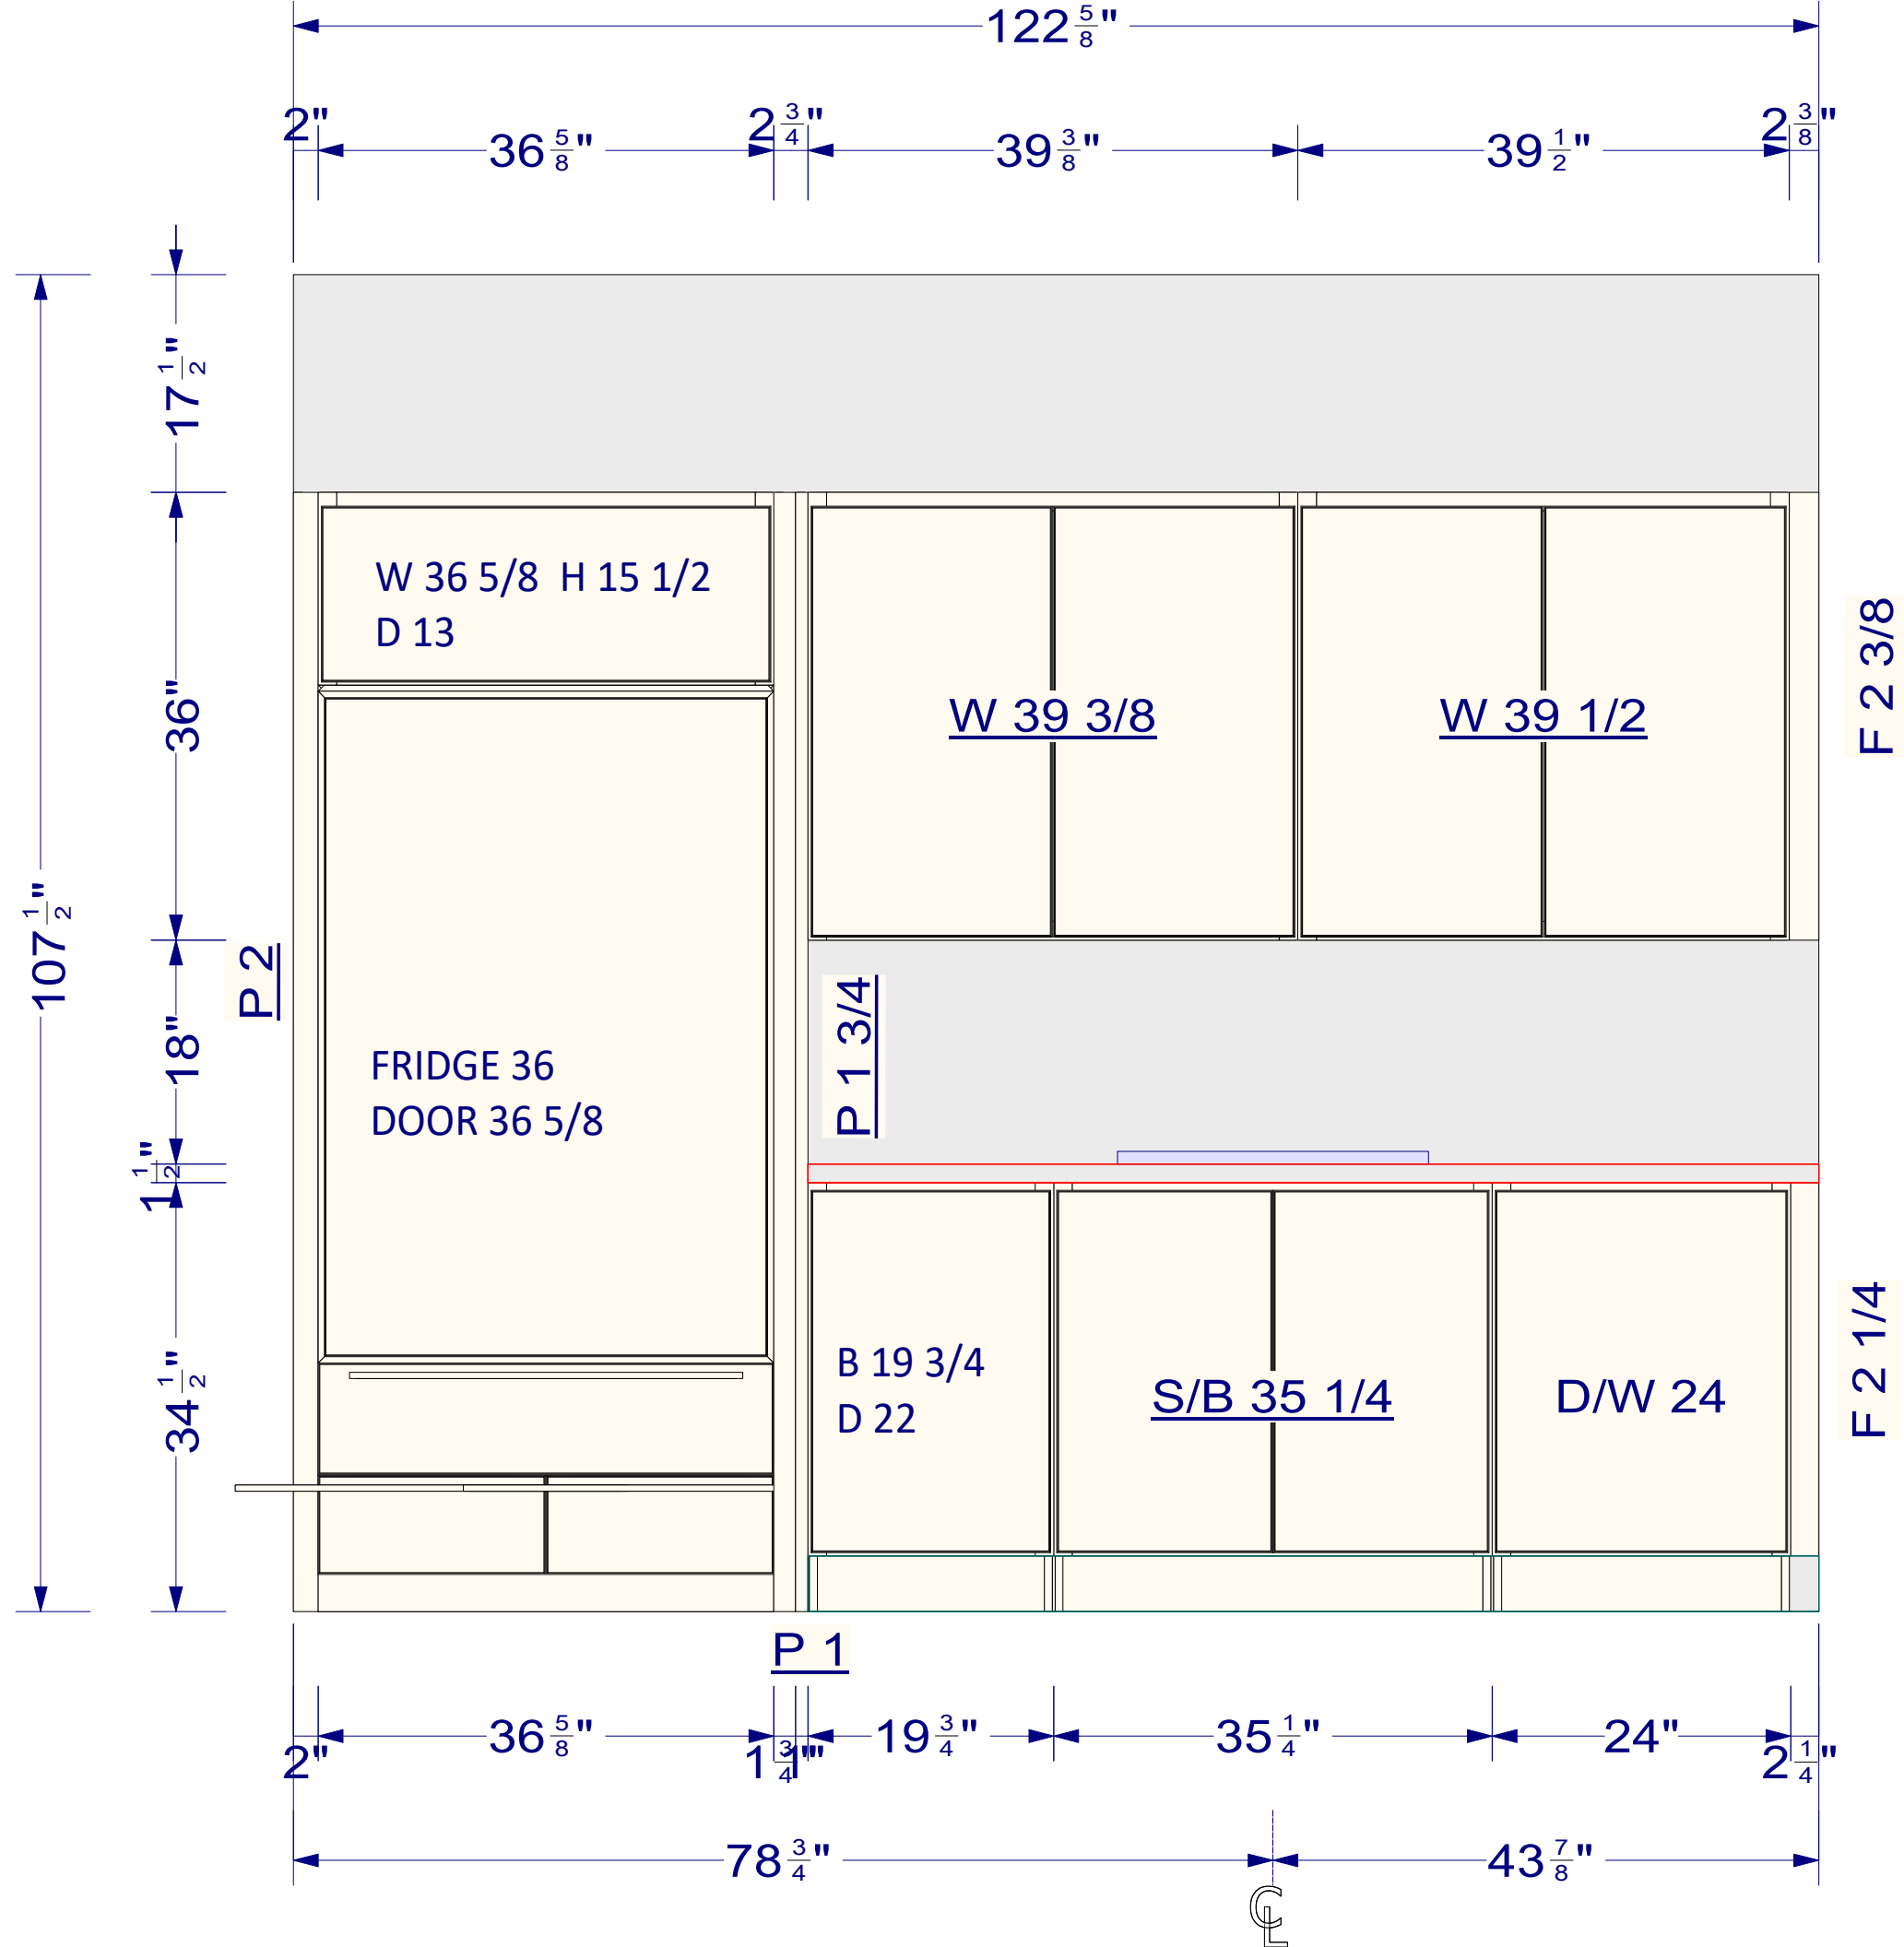

S10400

OVERALL HEIGHT- 107 1/2"

FULL HEIGHT-

UPPER HEIGHT-36"

UPPER DEPTH-13"

HOOD 36 / 38 1/2 / 27