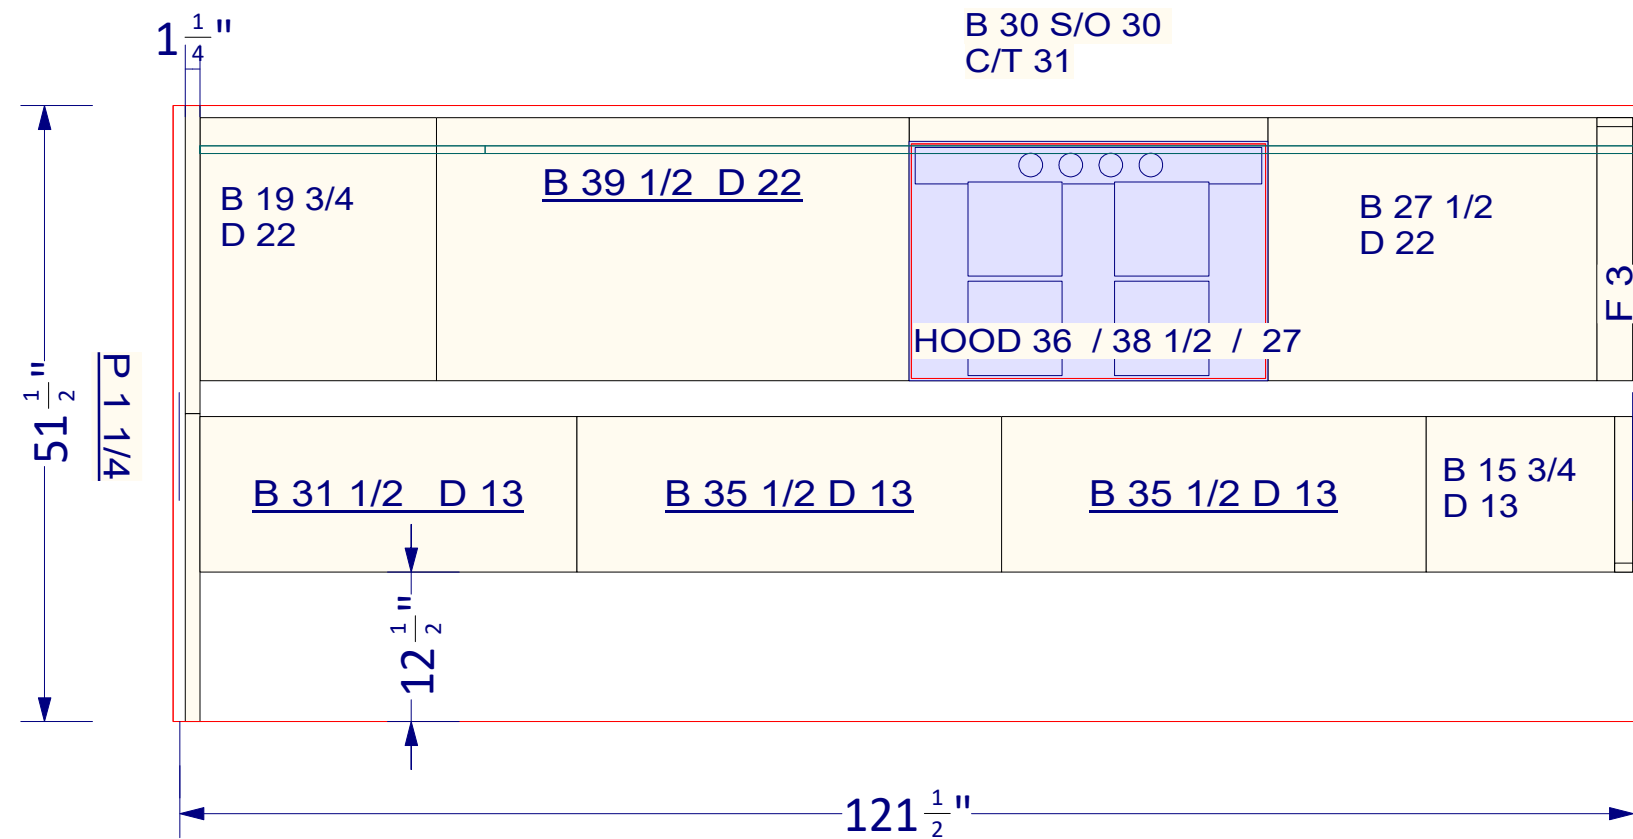

S10400

OVERALL HEIGHT- 107 1/2"

FULL HEIGHT-

UPPER HEIGHT-36"

UPPER DEPTH-13"

HOOD 36 / 38 1/2 / 27