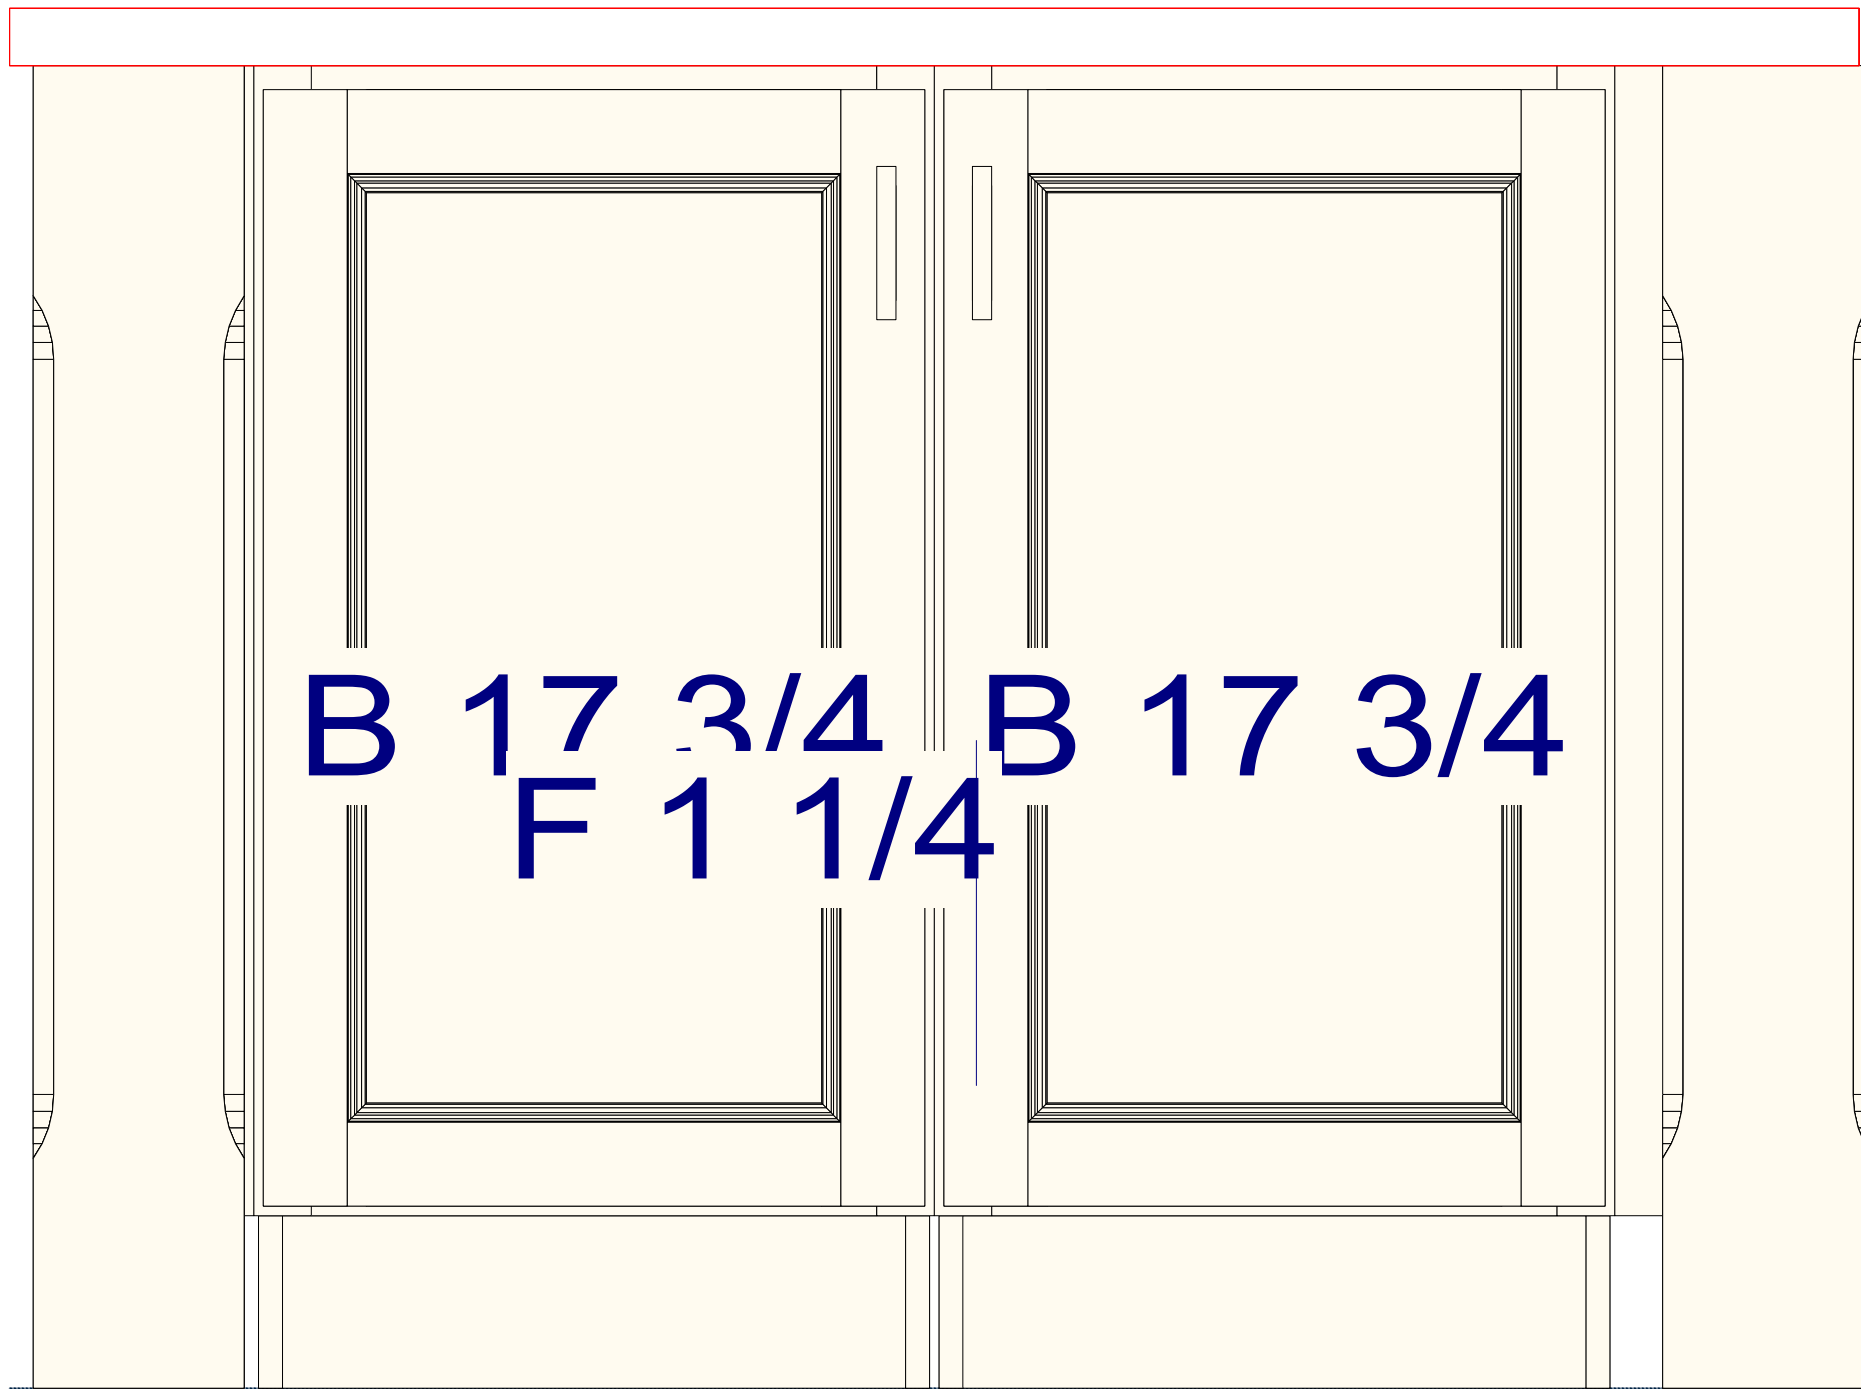

A0201 DISPLAY E

OVERALL HEIGHT = 100"
 FULL HEIGHT =
 UPPER HEIGHT = 37 1/2"
 UPPER DEPTH = 13 1/2"

P 6X4 1/2

P 6X4 1/2

F 1 1/4

P 6X4 1/2