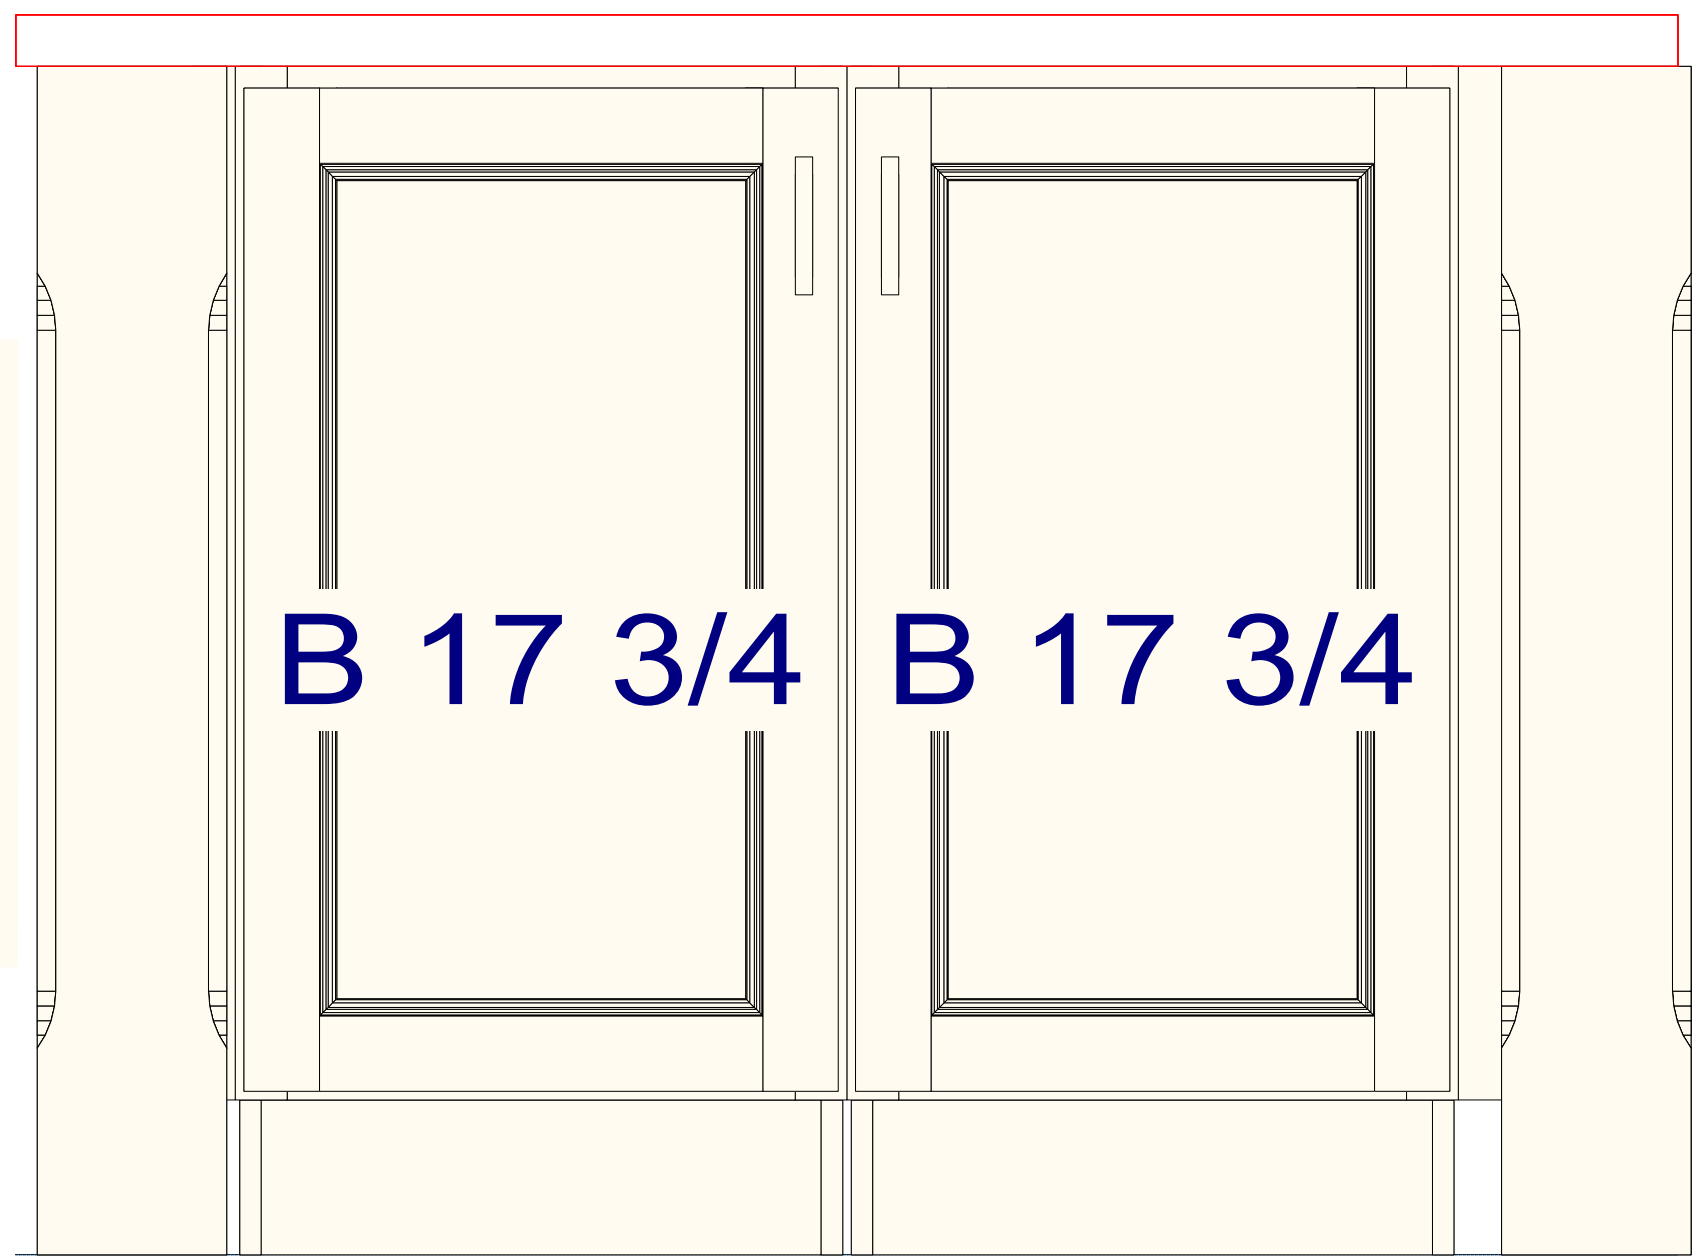

A0201 DISPLAY E

OVERALL HEIGHT = 100"
 FULL HEIGHT =
 UPPER HEIGHT = 37 1/2"
 UPPER DEPTH = 13 1/2"

P 6X4 1/2

P 6X4 1/2

F 1 1/4

P 6X4 1/2