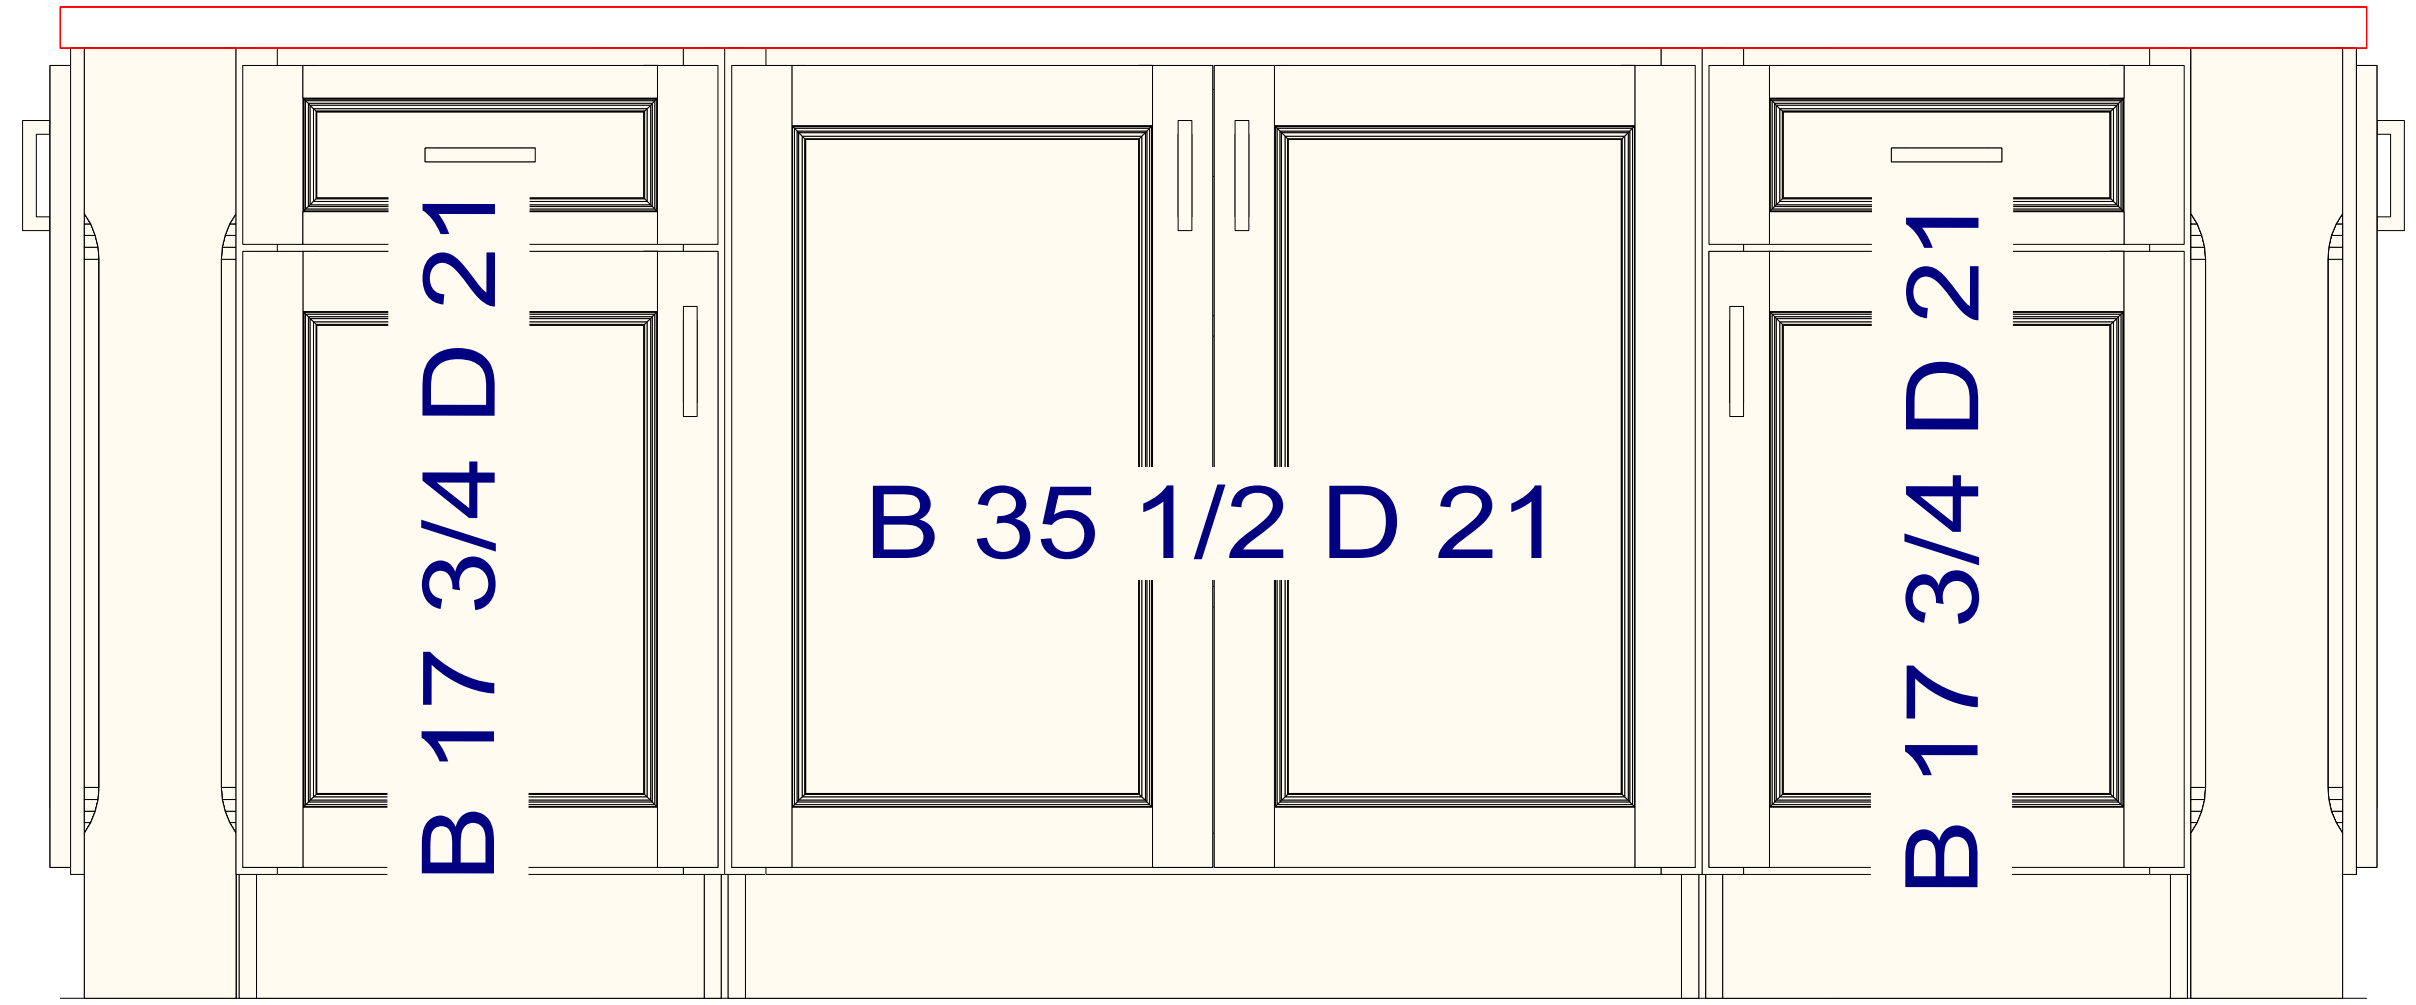

A0201 DISPLAY E

OVERALL HEIGHT = 100"
 FULL HEIGHT =
 UPPER HEIGHT = 37 1/2"
 UPPER DEPTH = 13 1/2"

P 6X4 1/2

P 6X4 1/2

F 1 1/4

P 6X4 1/2