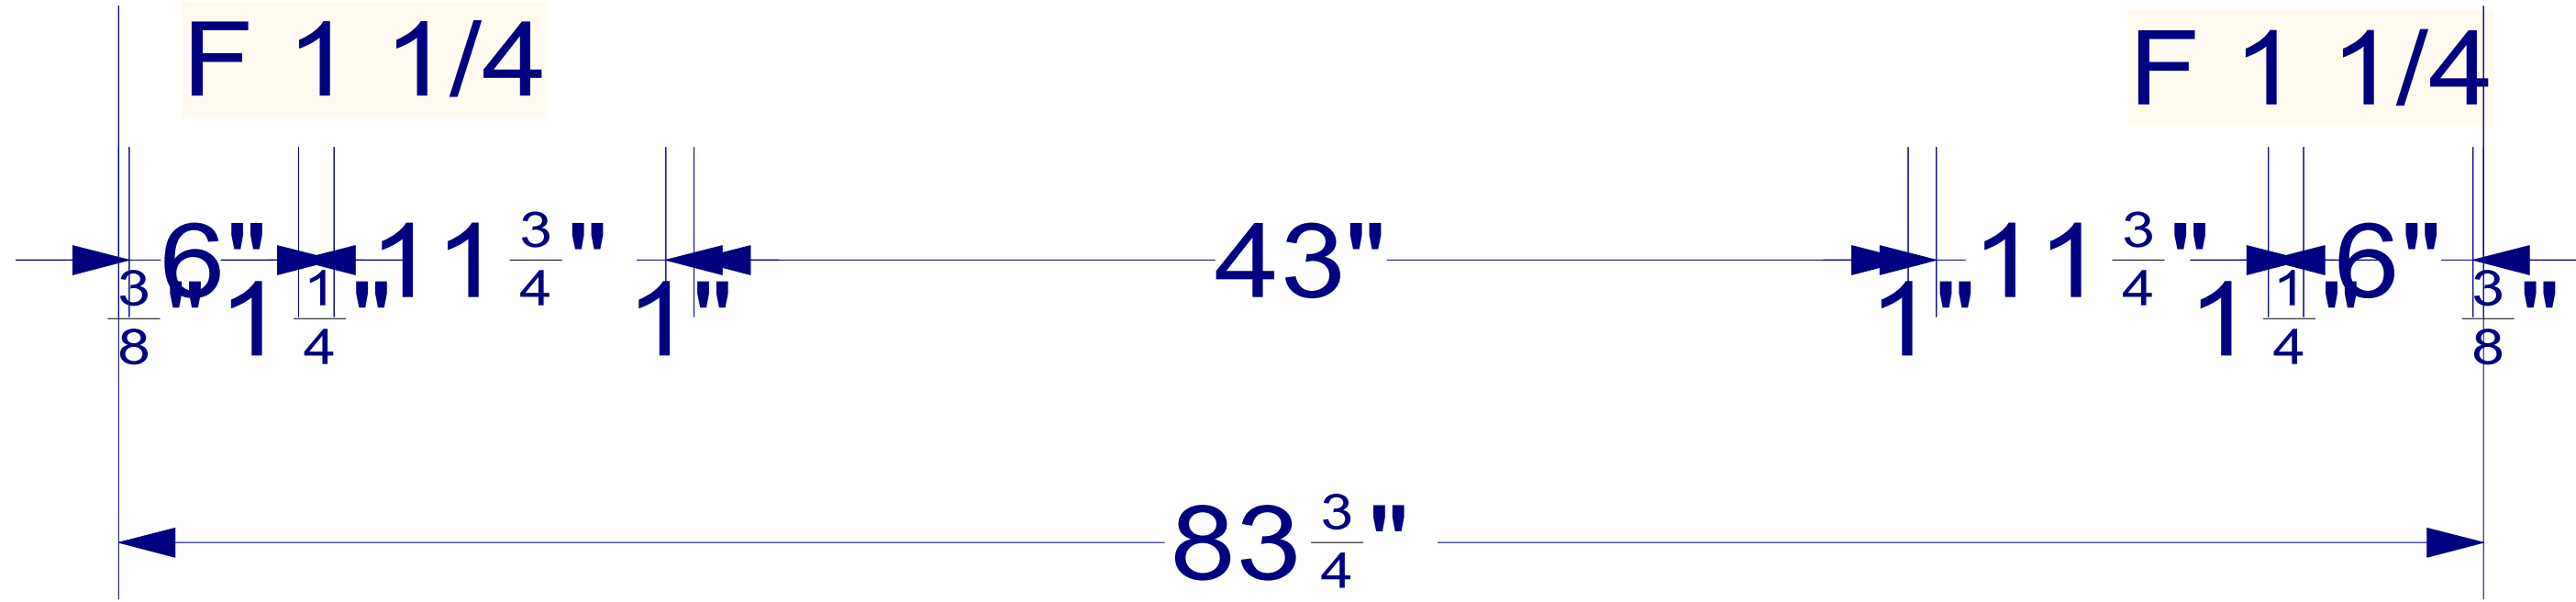

A0201 DISPLAY E

OVERALL HEIGHT = 100"
 FULL HEIGHT =
 UPPER HEIGHT = 37 1/2"
 UPPER DEPTH = 13 1/2"

P 6X4 1/2

P 6X4 1/2

F 1 1/4

P 6X4 1/2