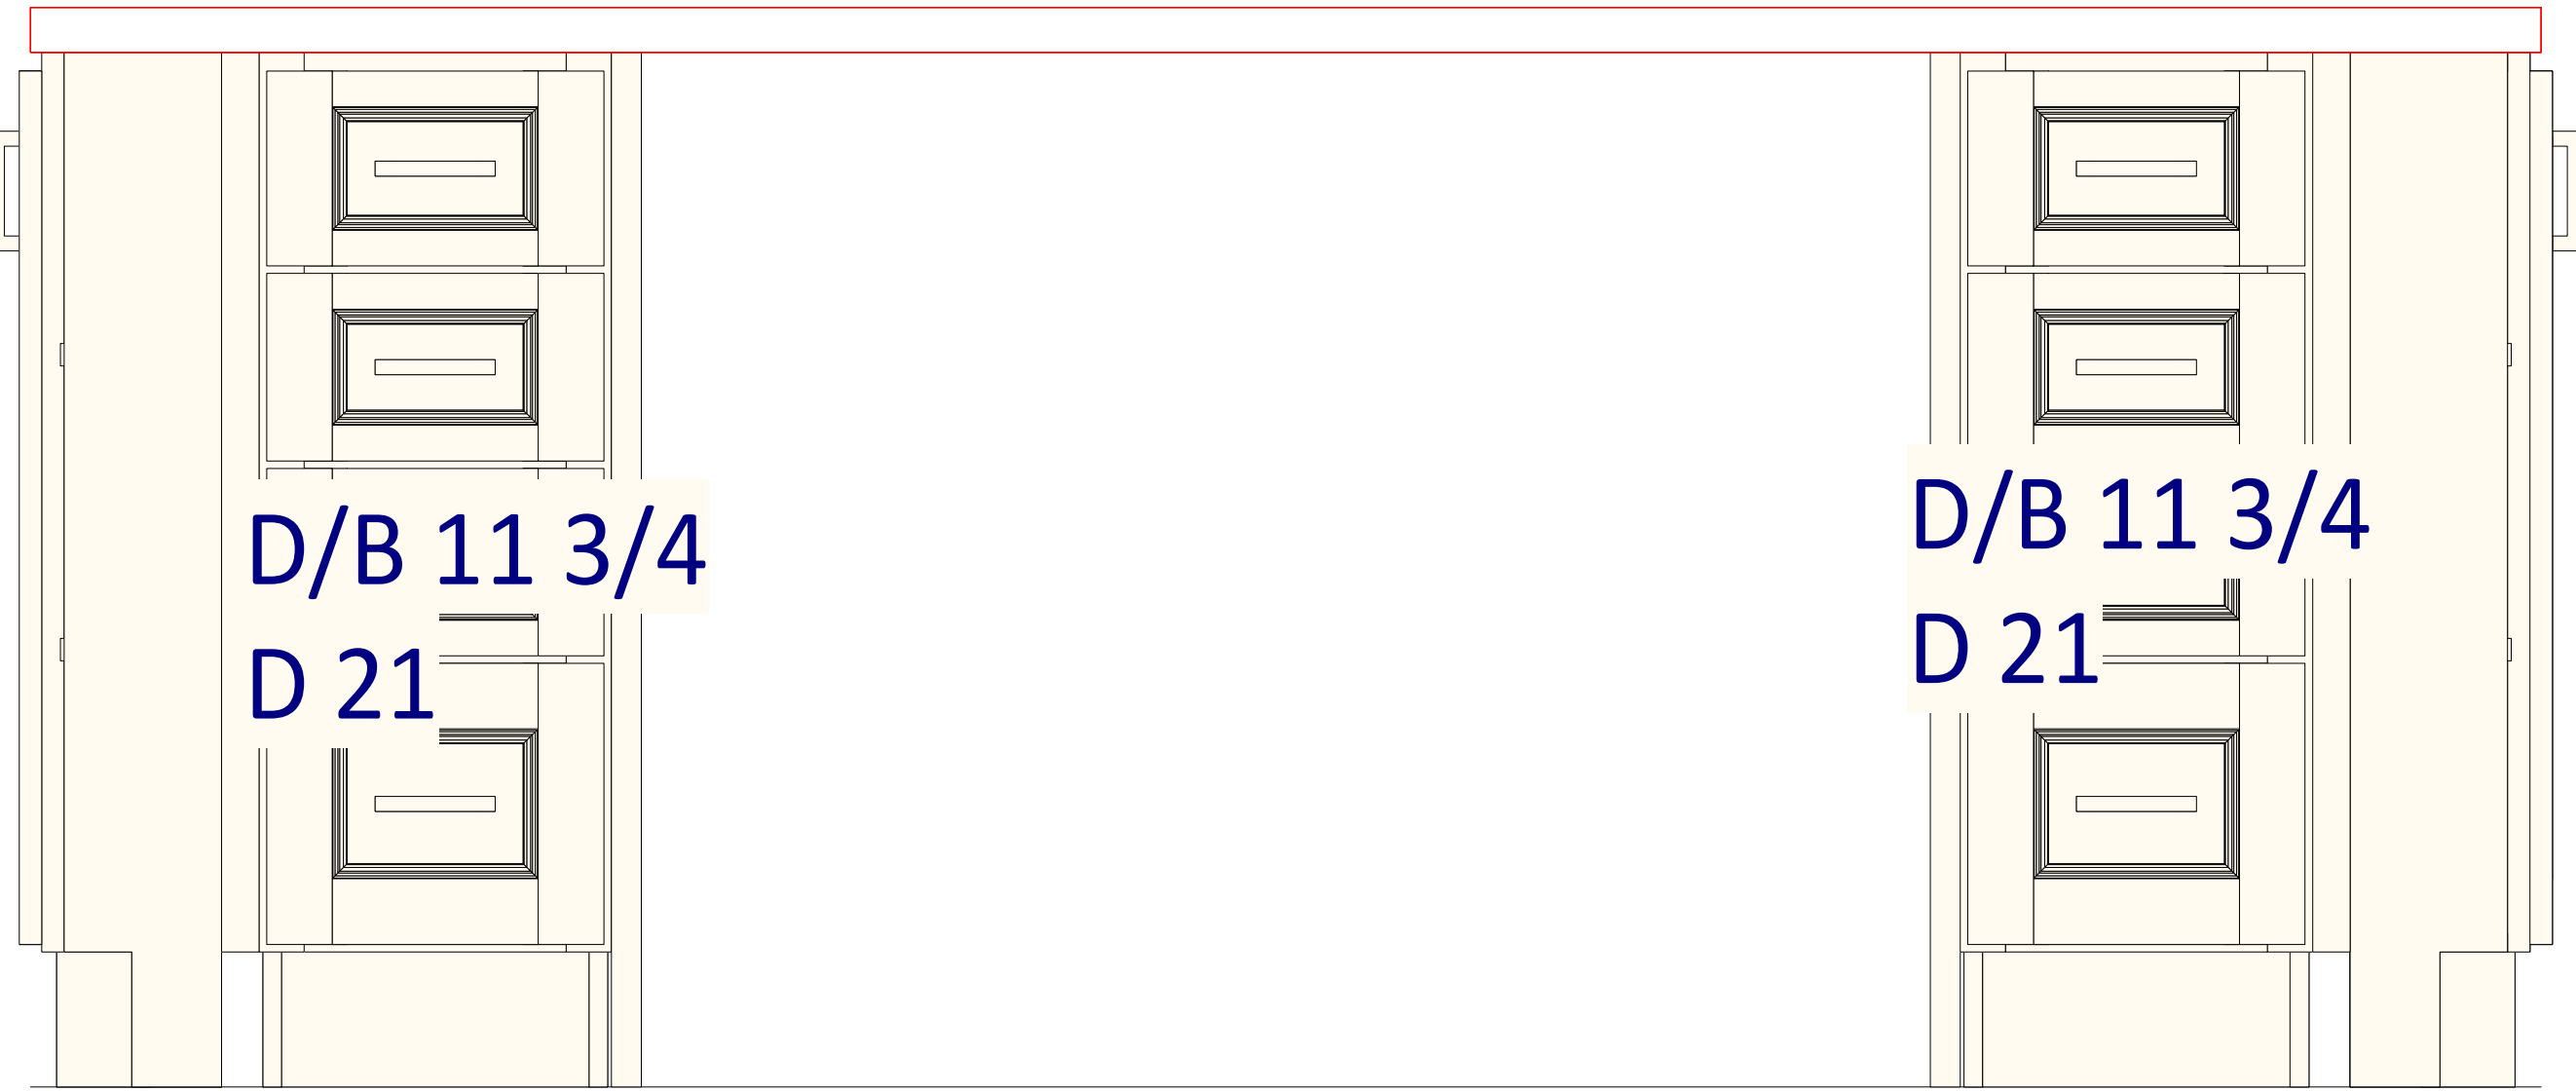

A0201 DISPLAY E

OVERALL HEIGHT = 100"
 FULL HEIGHT =
 UPPER HEIGHT = 37 1/2"
 UPPER DEPTH = 13 1/2"

P 6X4 1/2

P 6X4 1/2

F 1 1/4

P 6X4 1/2