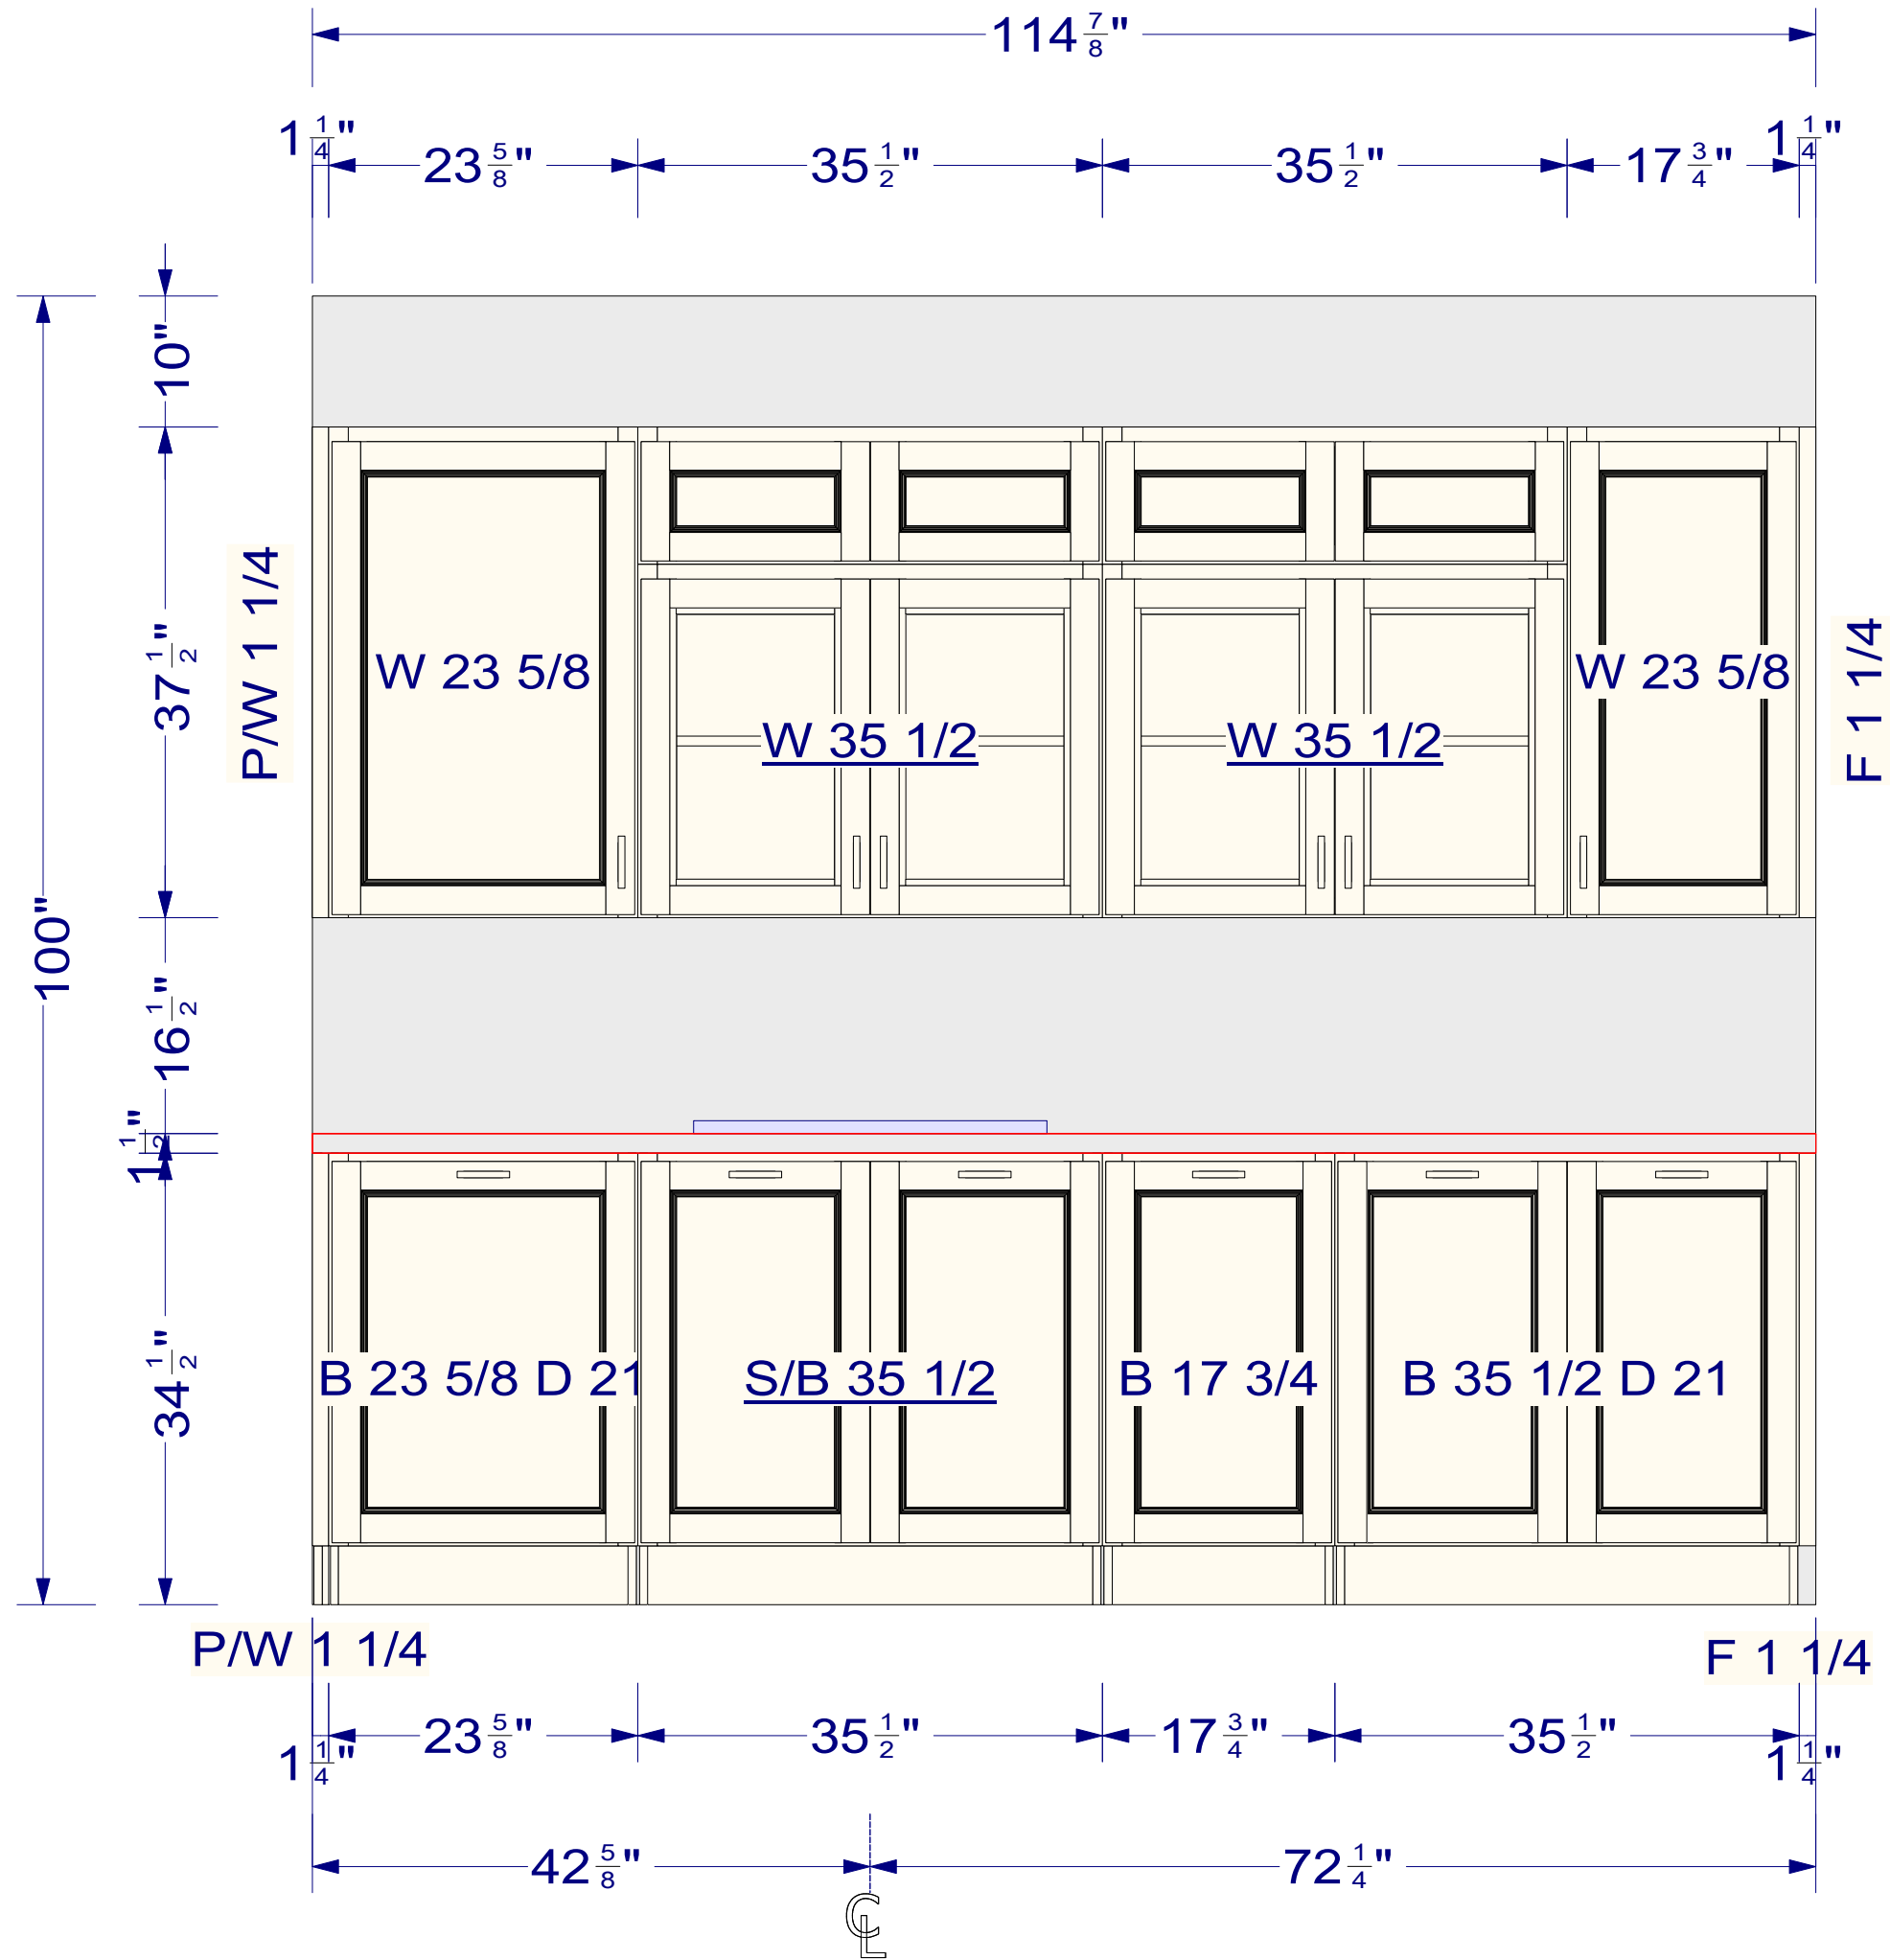

A0201 DISPLAY E

OVERALL HEIGHT = 100"
 FULL HEIGHT =
 UPPER HEIGHT = 37 1/2"
 UPPER DEPTH = 13 1/2"

P 6X4 1/2

P 6X4 1/2

F 1 1/4

P 6X4 1/2