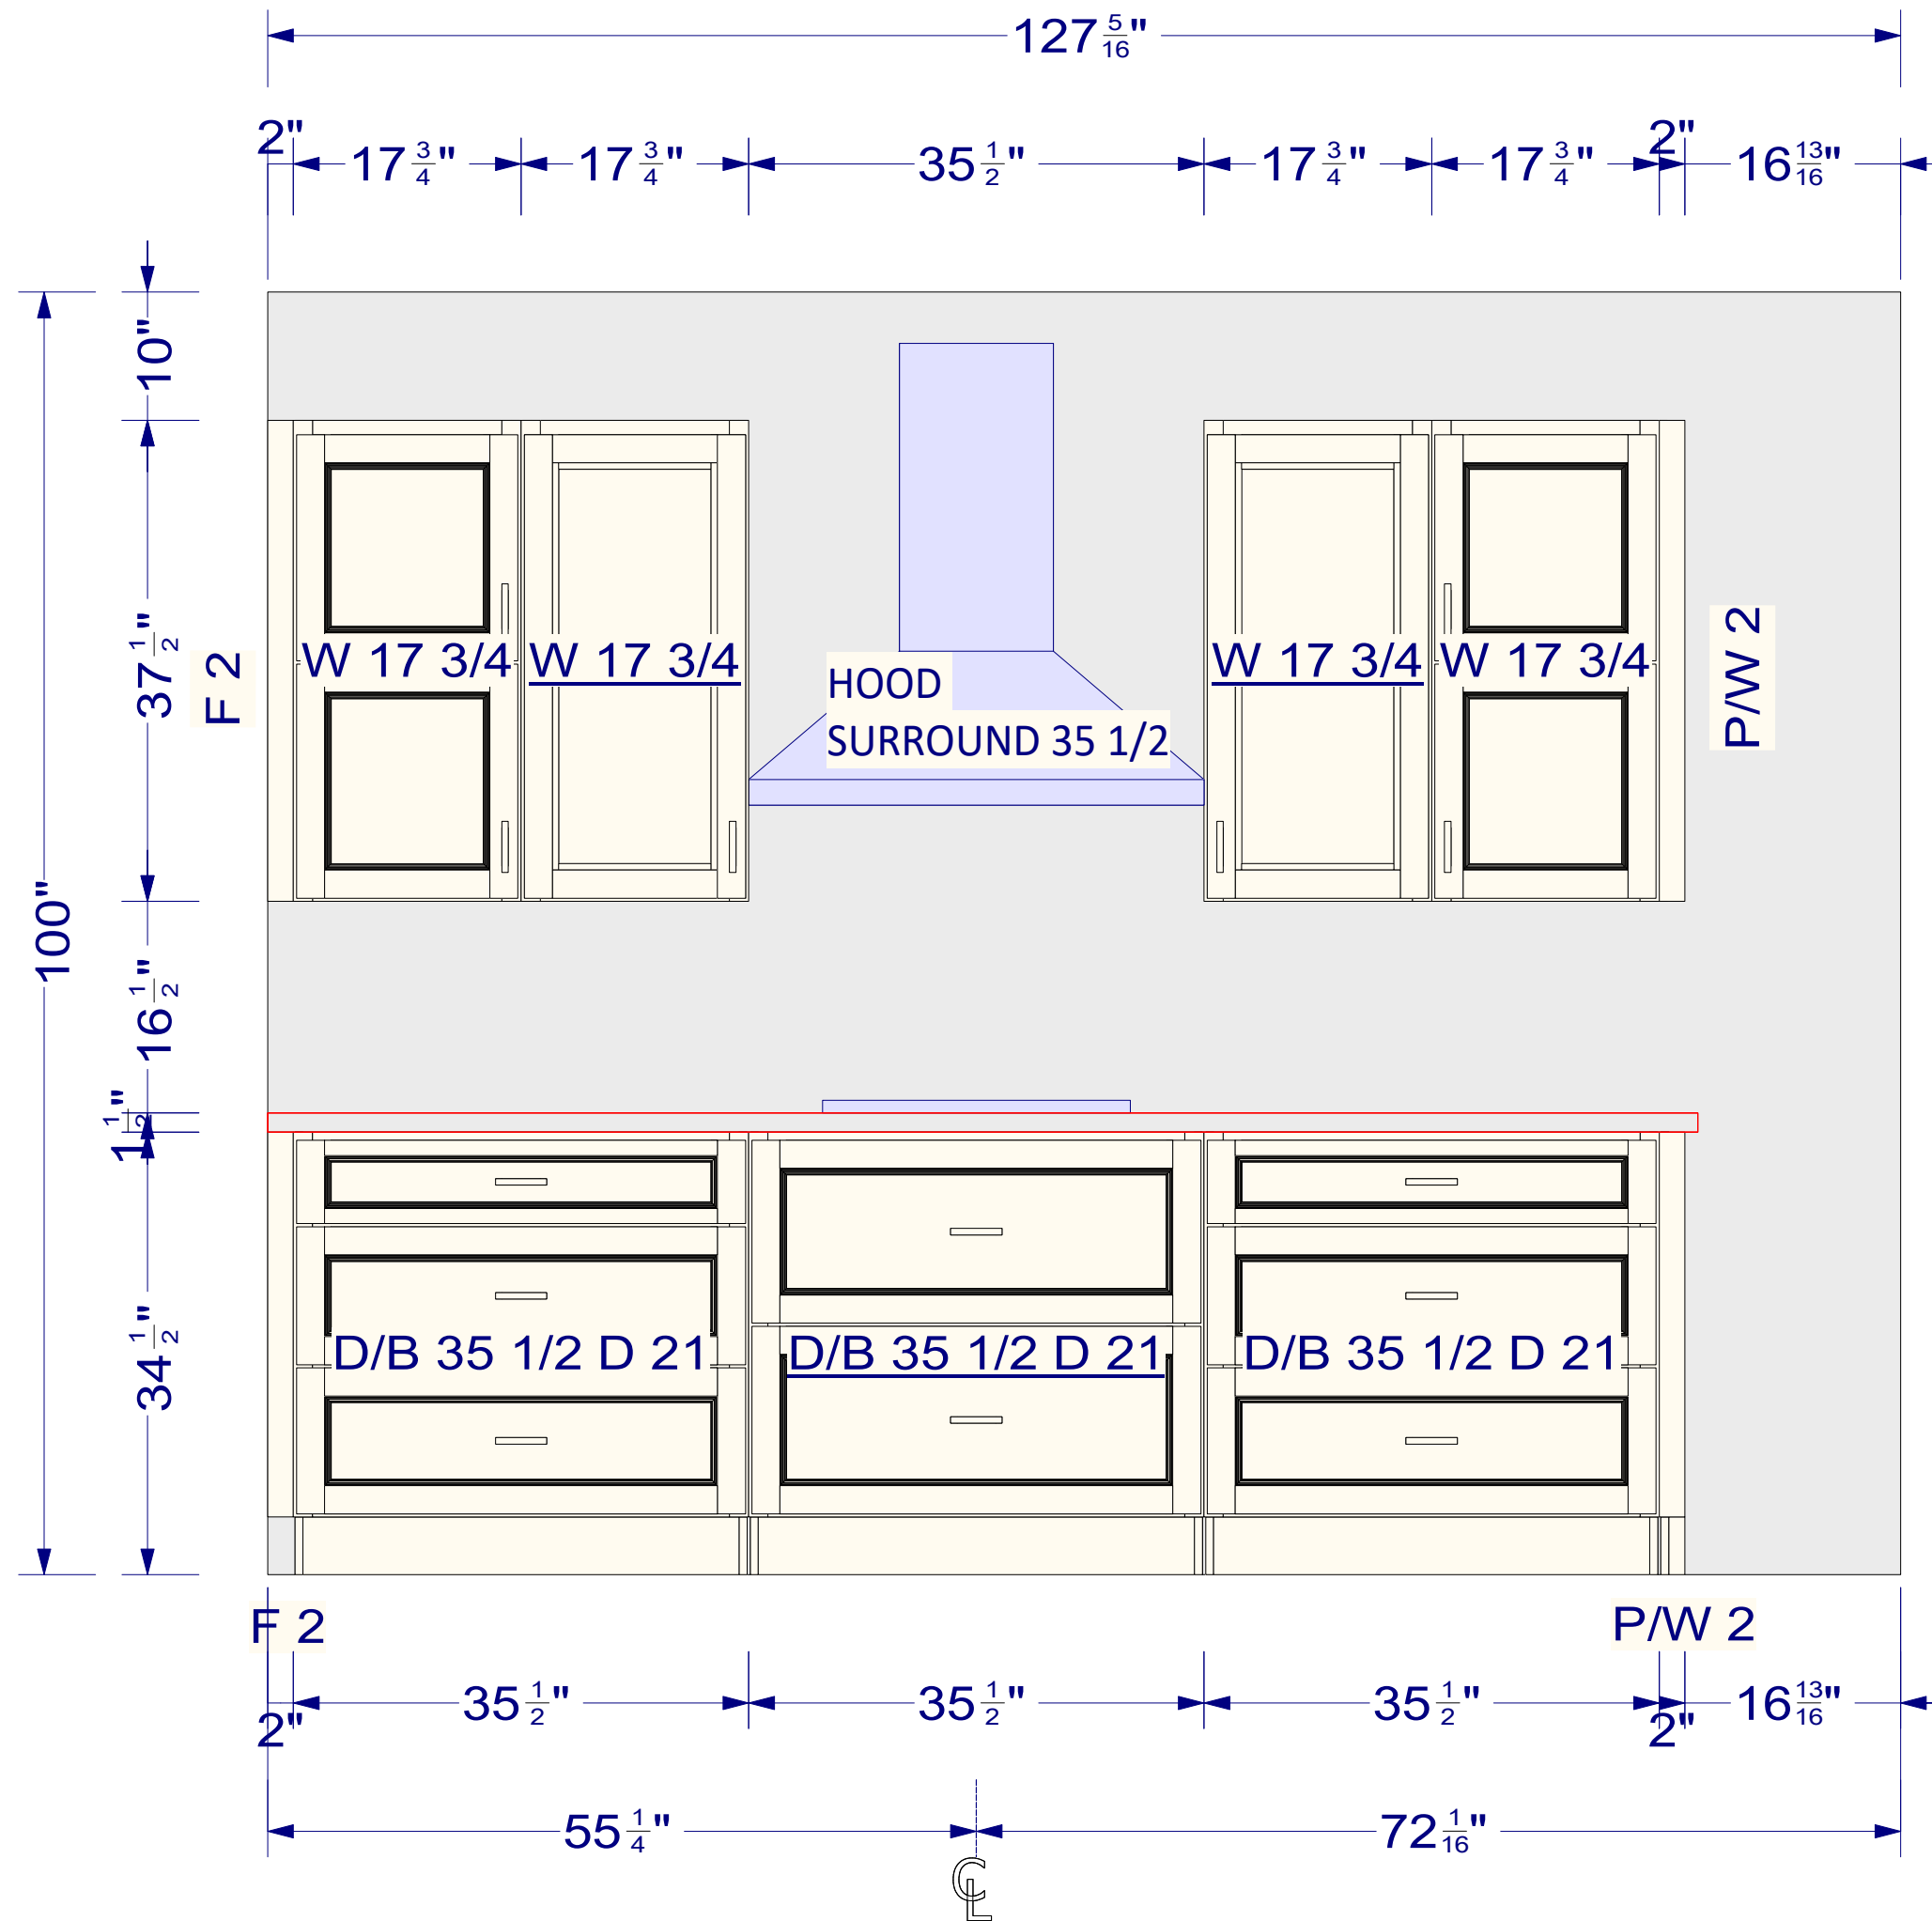

A0201 DISPLAY E

OVERALL HEIGHT = 100"
 FULL HEIGHT =
 UPPER HEIGHT = 37 1/2"
 UPPER DEPTH = 13 1/2"

P 6X4 1/2

P 6X4 1/2

F 1 1/4

P 6X4 1/2