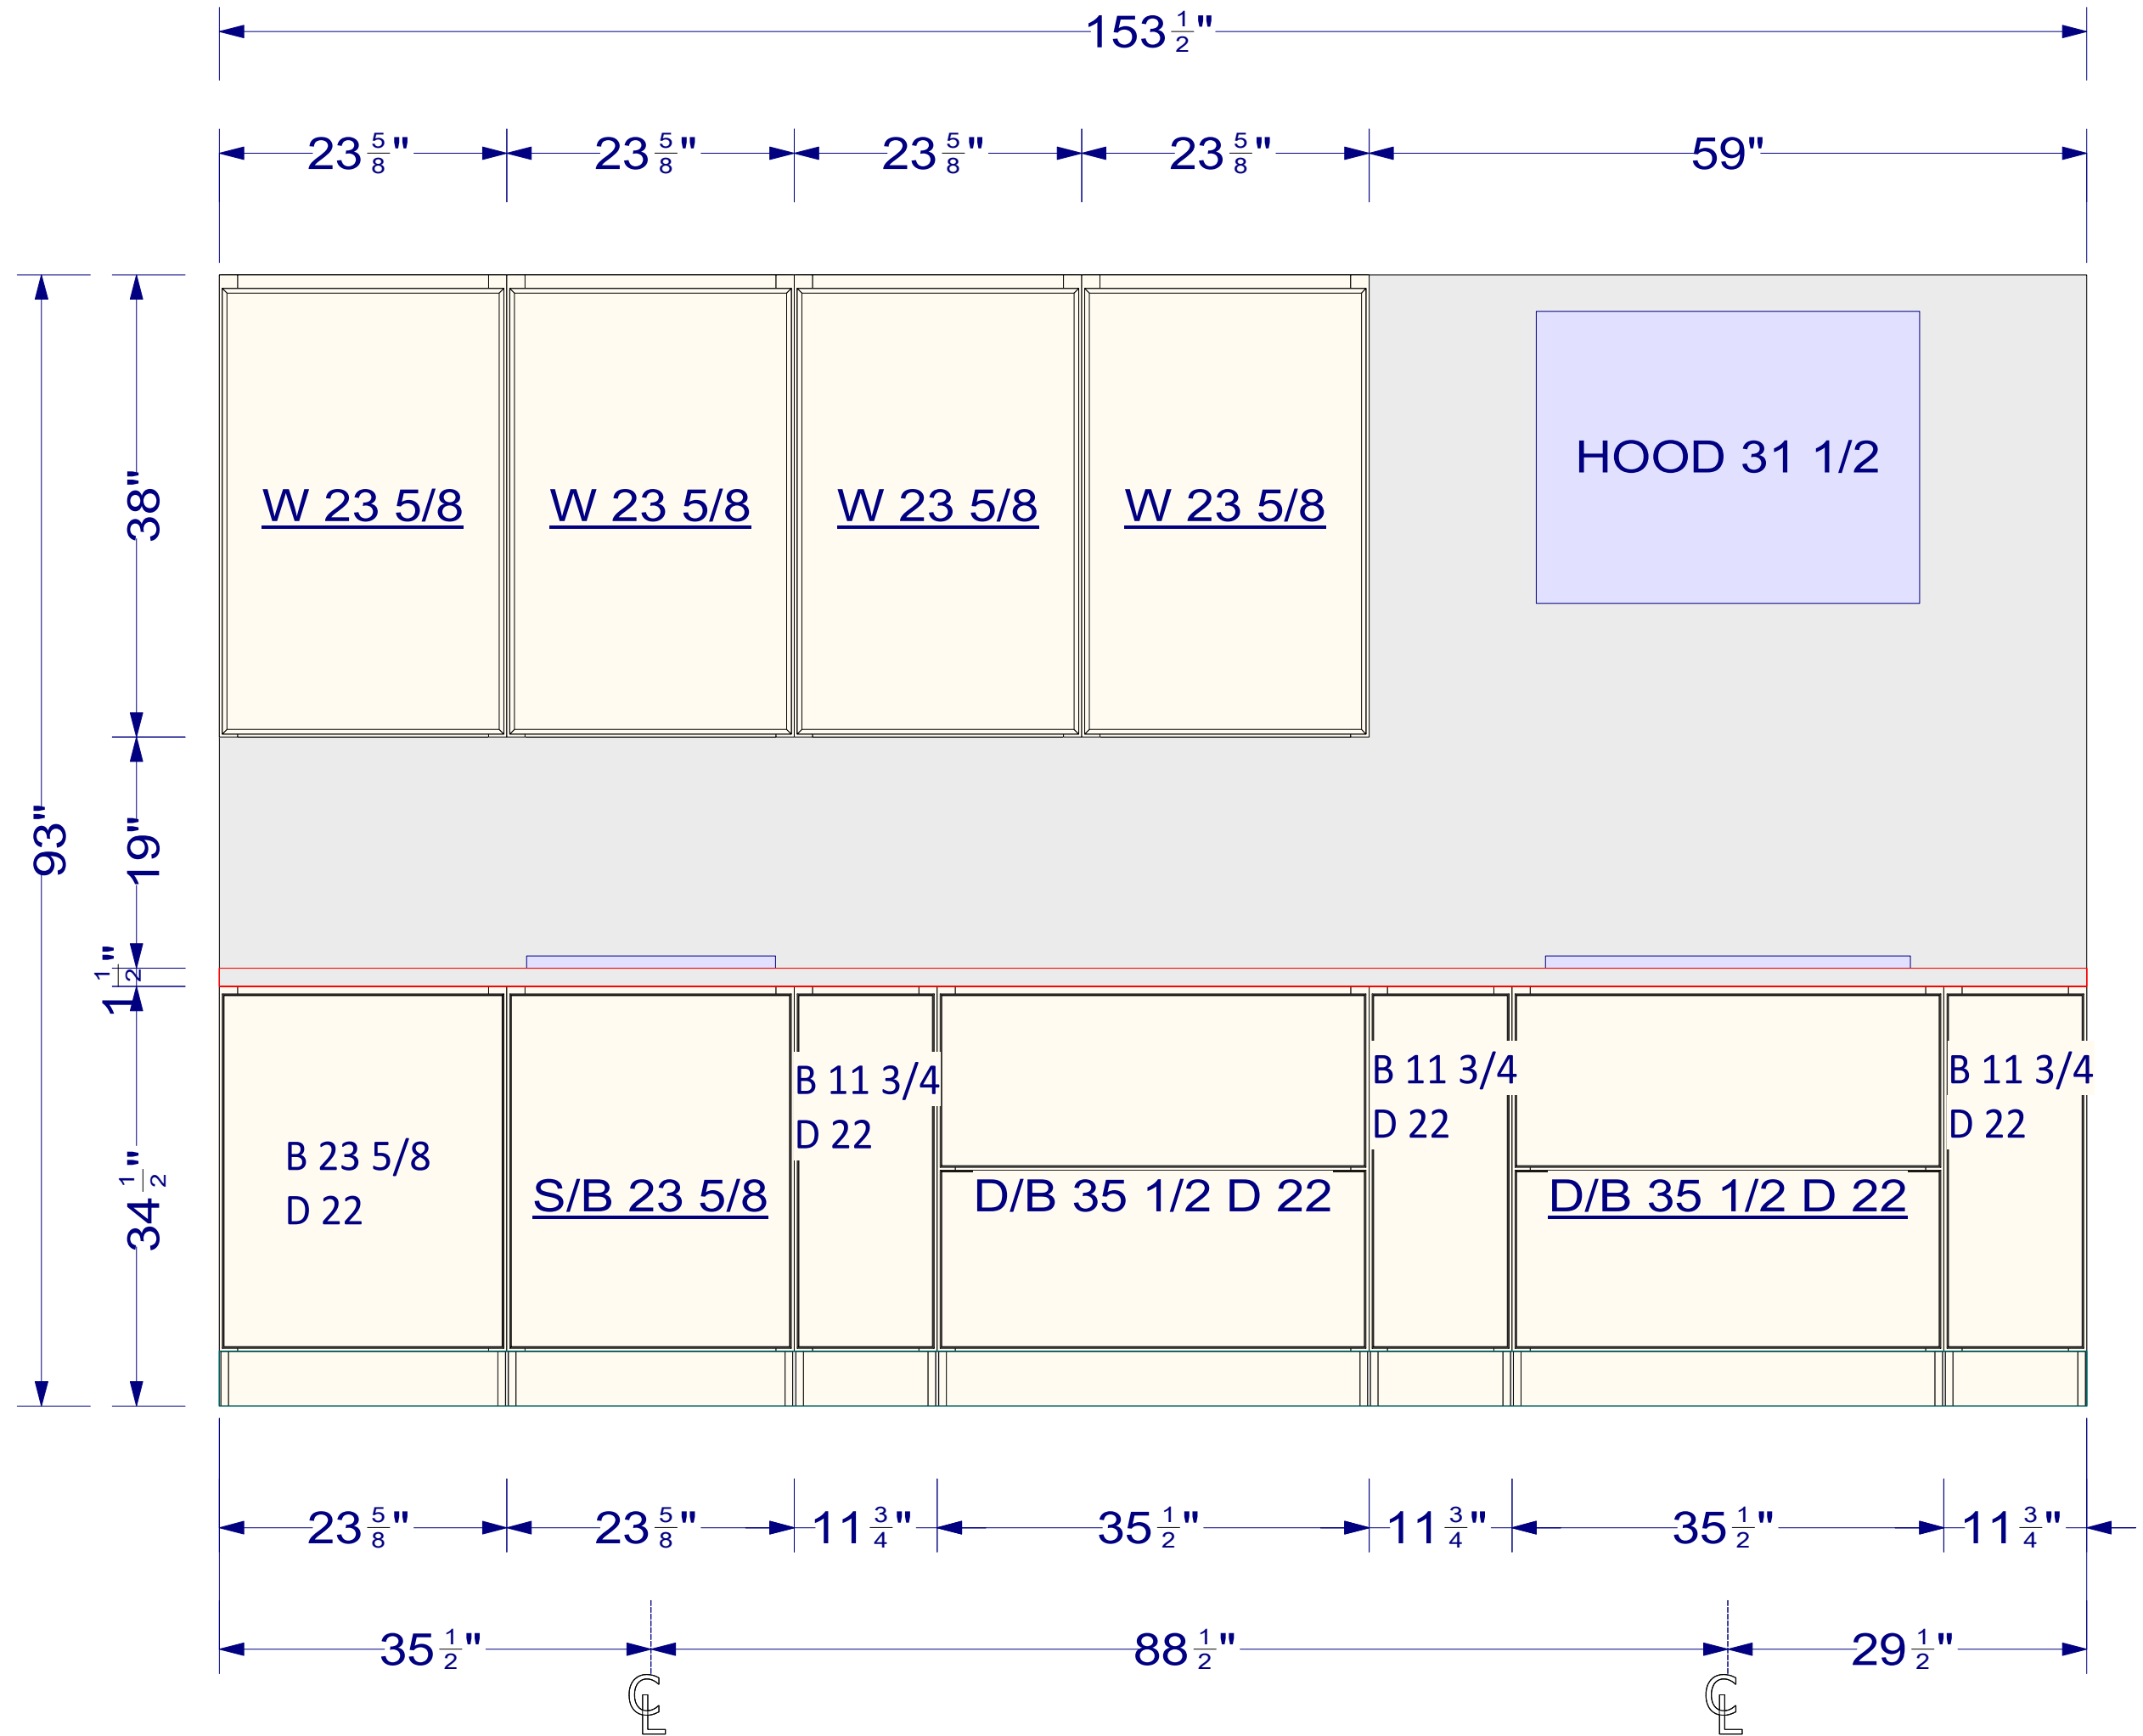

A0201 DISPLAY B

OVERALL HEIGHT = 93"

FULL HEIGHT = 89"

UPPER HEIGHT = 38"

UPPER DEPTH = 13 1/2"

36"
34 1/2"
1 1/2"

13" 35 1/2" 23 5/8" 35 1/2" 7 7/8" P/W 7

108 1/2"