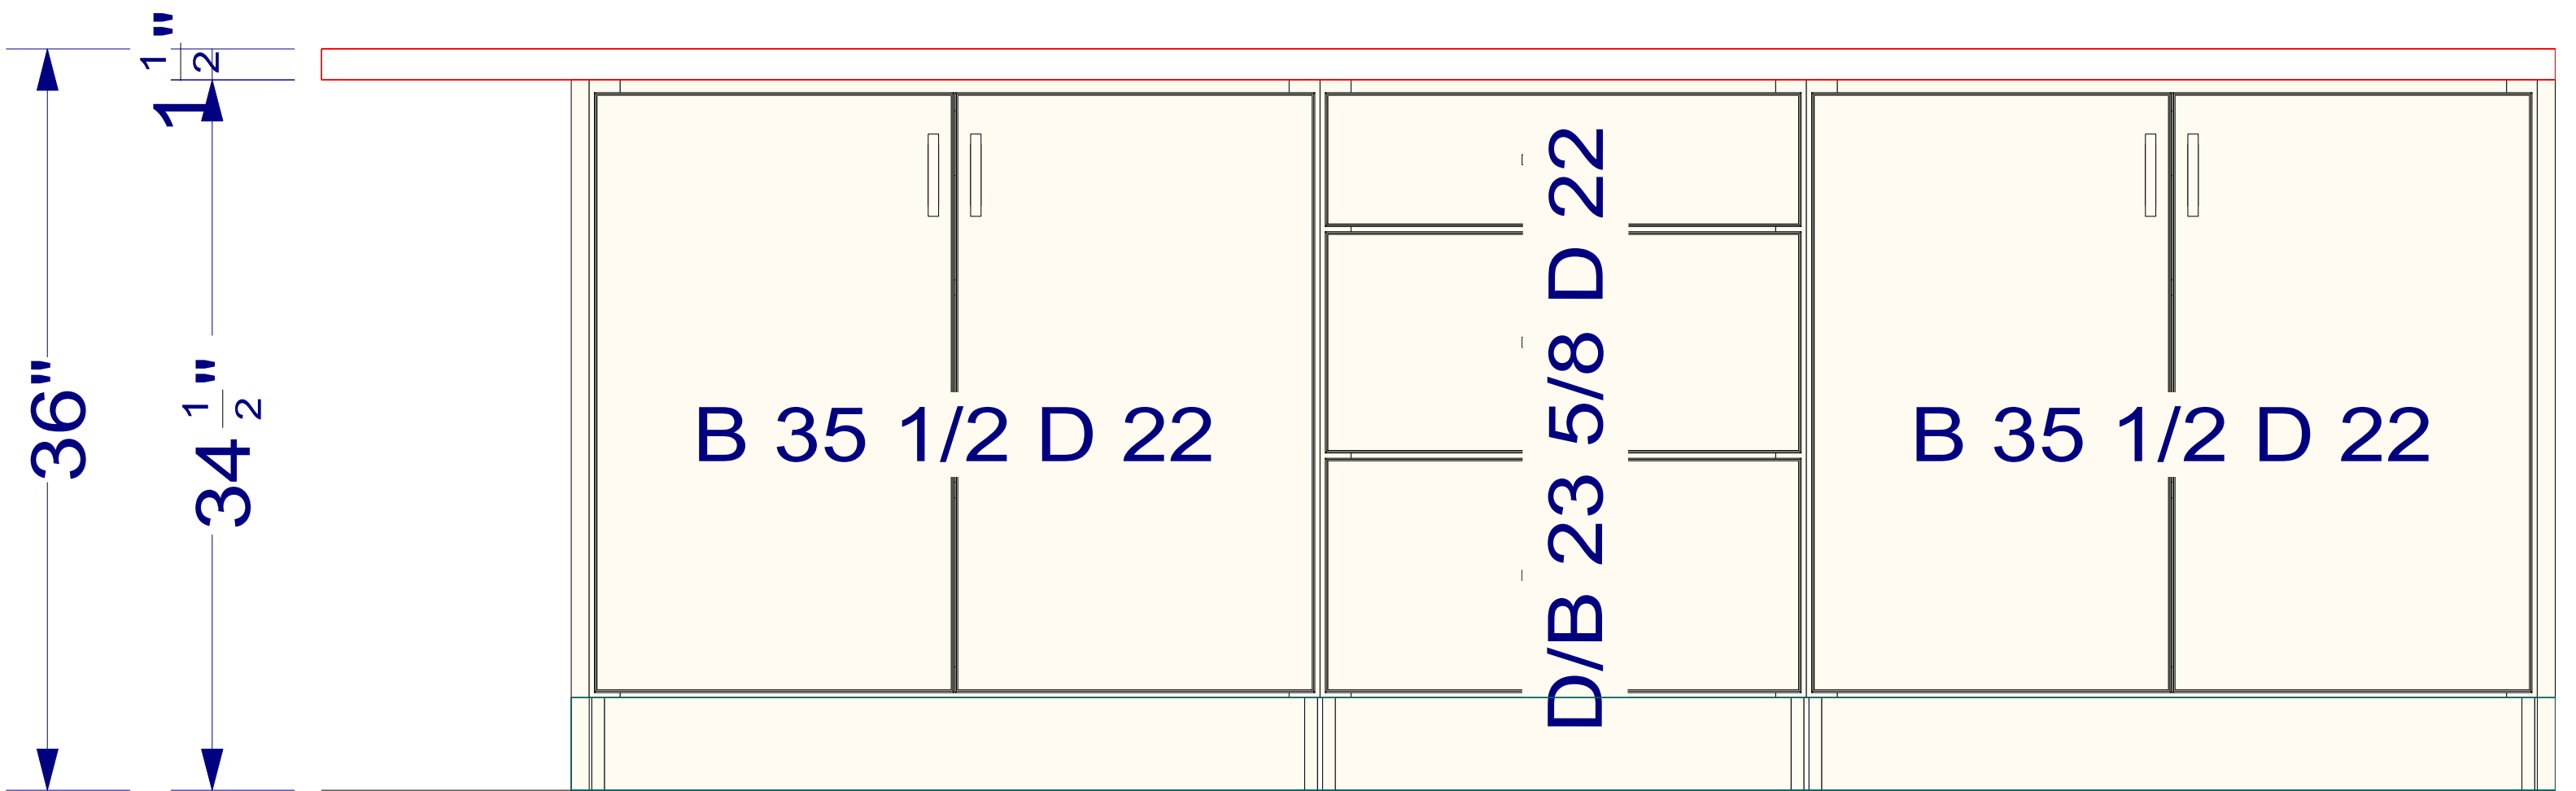

A0201 DISPLAY B

OVERALL HEIGHT = 93"

FULL HEIGHT = 89"

UPPER HEIGHT = 38"

UPPER DEPTH = 13 1/2"

36"
34 1/2"
1 1/2"

13" 35 1/2" 23 5/8" 35 1/2" 7 7/8" P/W 7

108 1/2"