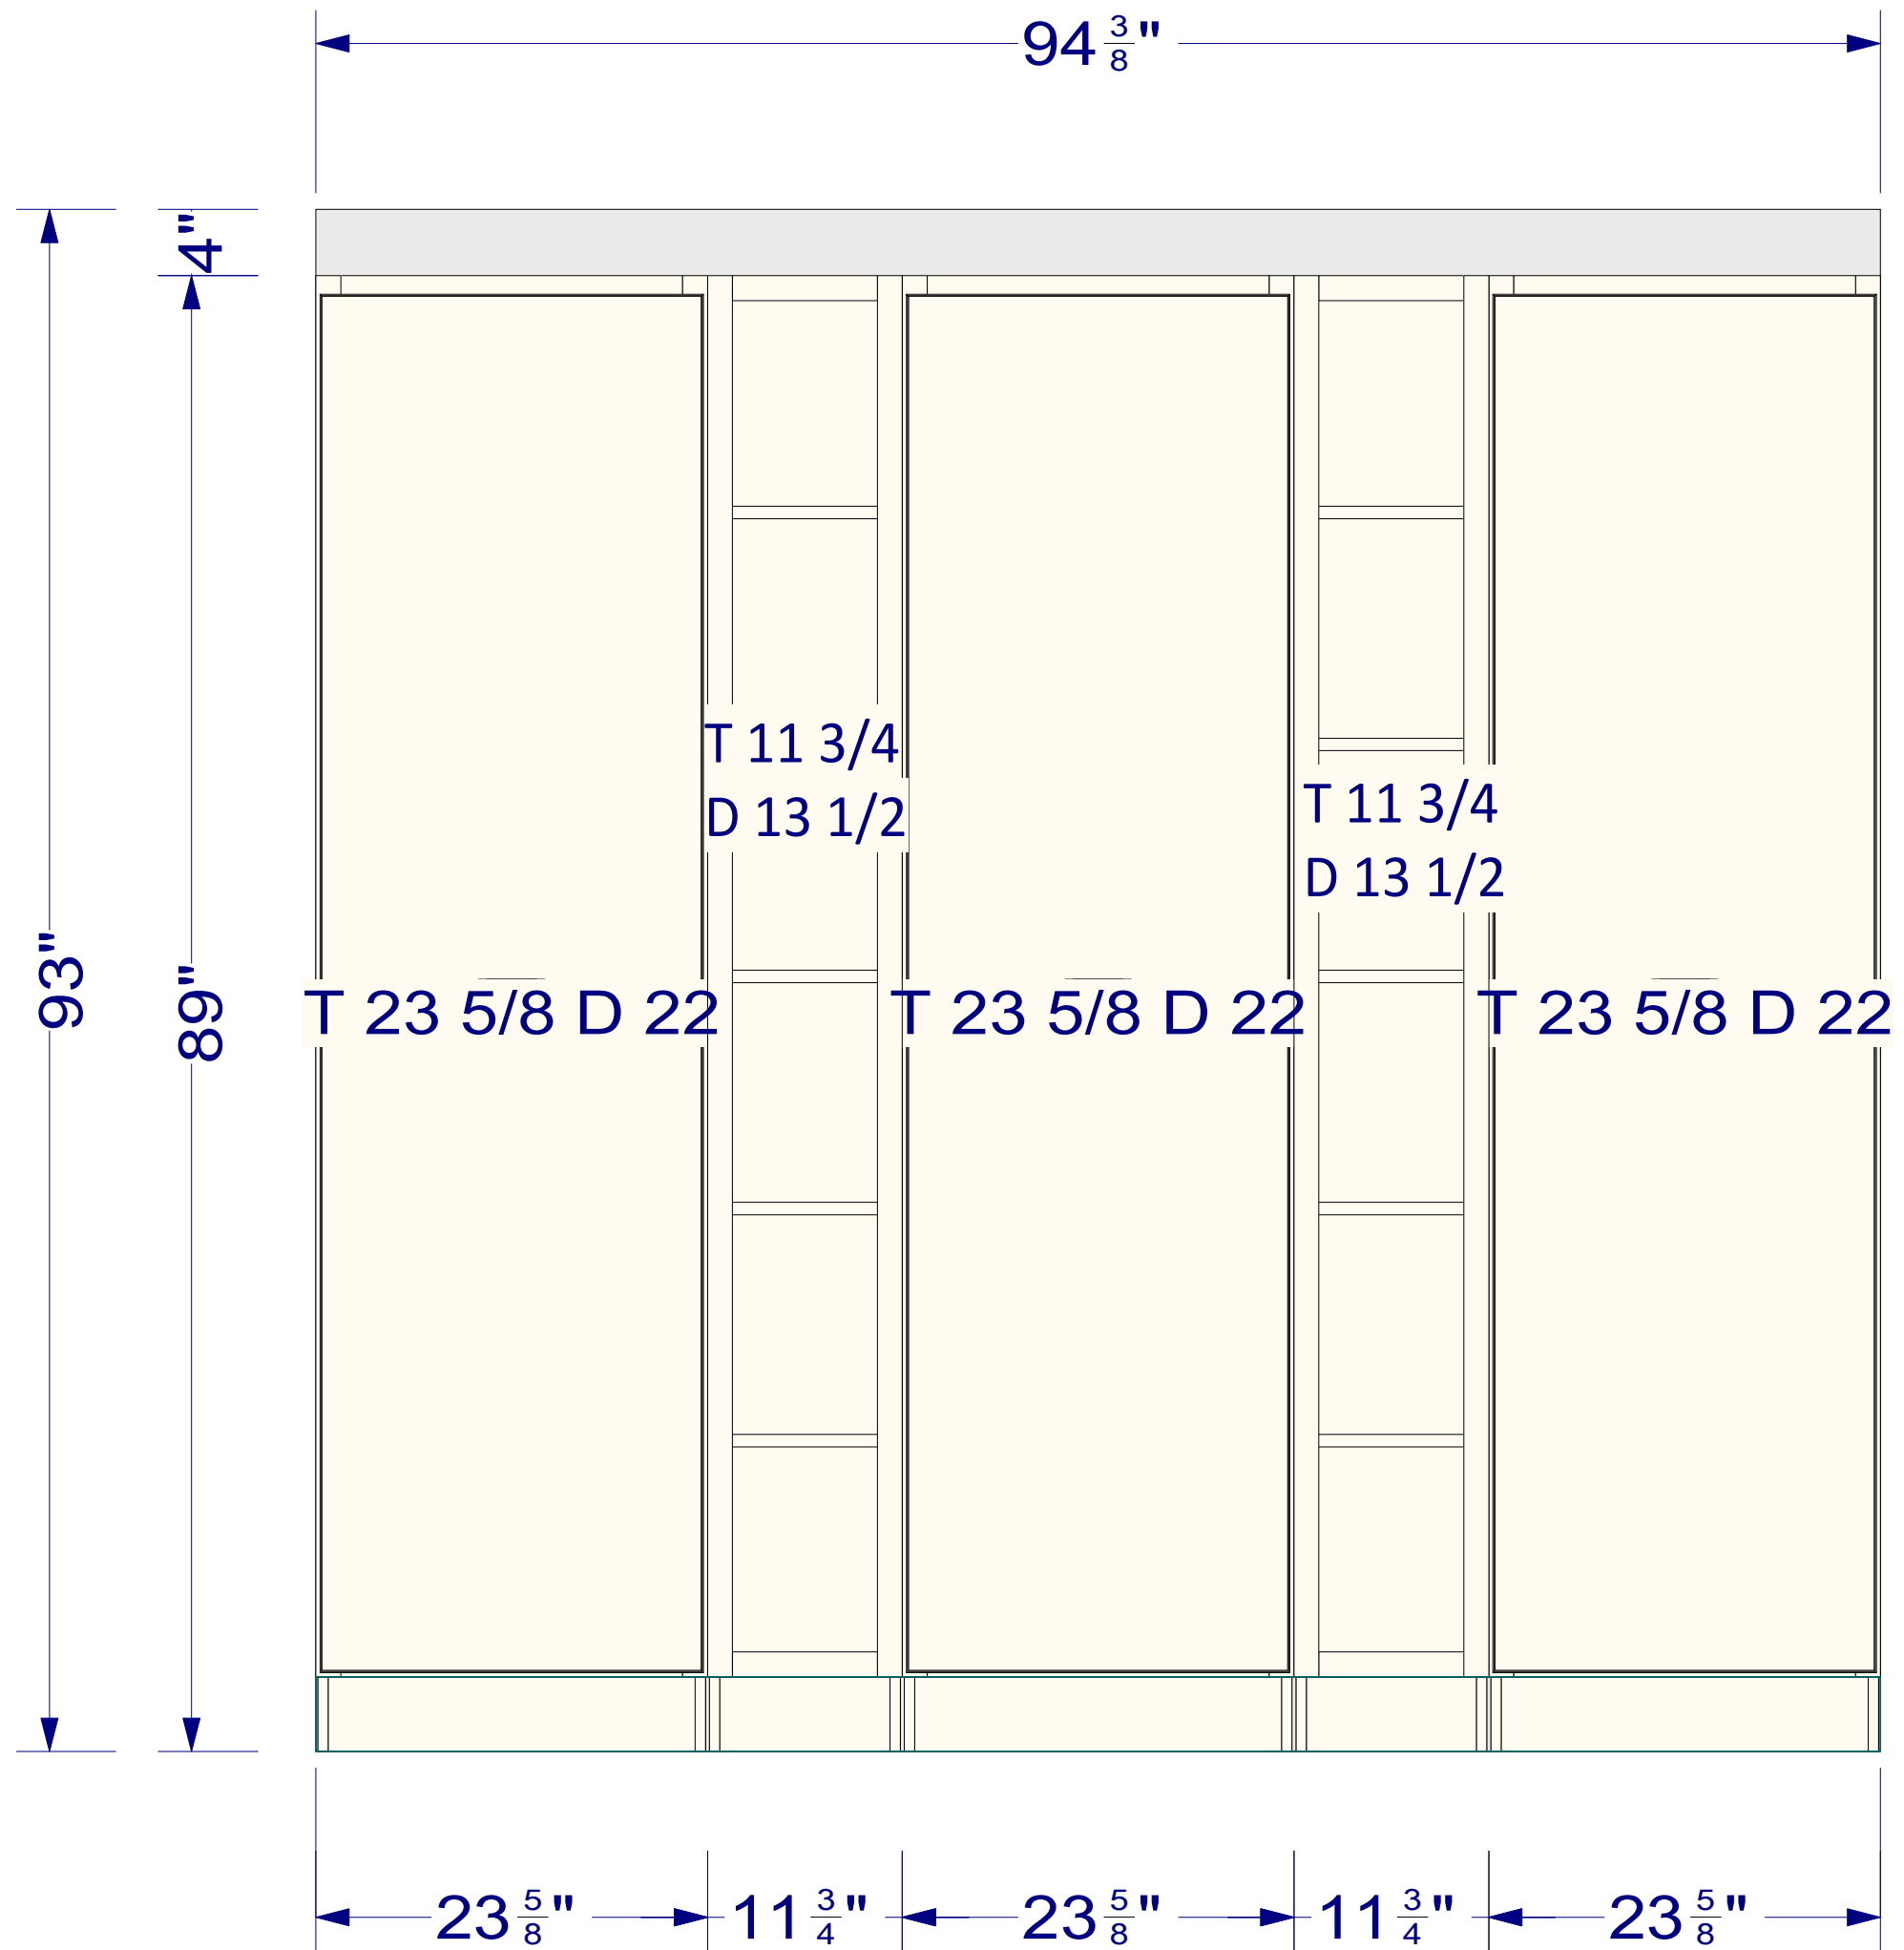

A0201 DISPLAY B

OVERALL HEIGHT = 93"

FULL HEIGHT = 89"

UPPER HEIGHT = 38"

UPPER DEPTH = 13 1/2"

36"
34 1/2"
1 1/2"

13" 35 1/2" 23 5/8" 35 1/2" 7 7/8" P/W 7

108 1/2"