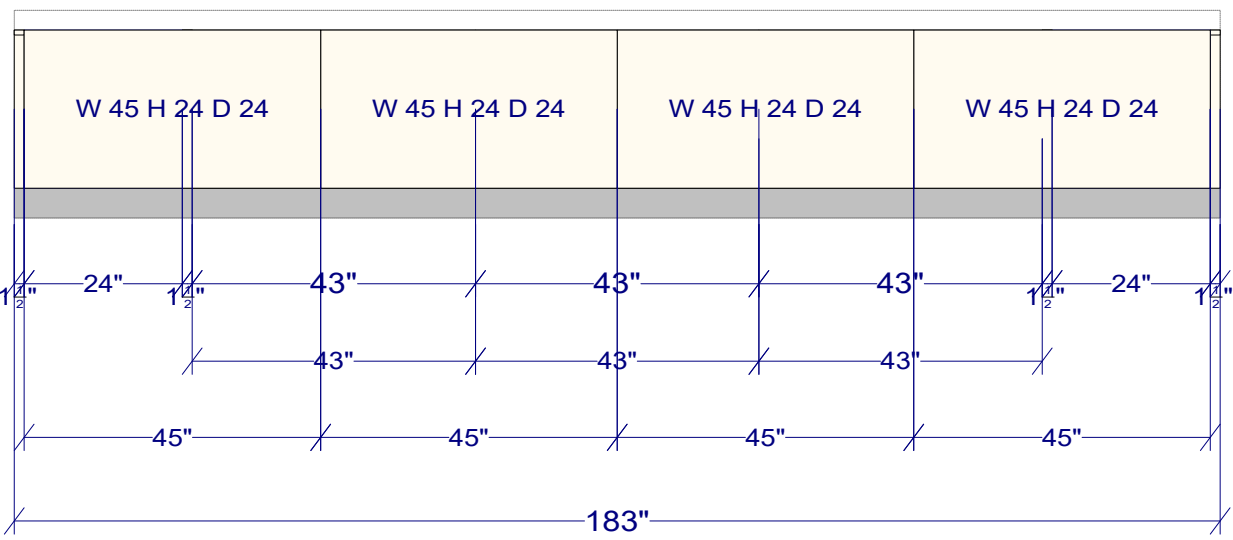

OVERALL HEIGHT 107 1/2  
FULL HEIGHT 83 1/2

<p>All dimensions &amp; size designations given are subject to verification on job site and adjustment to fit job conditions.</p>		<p>This is an original design and must not be released or copied unless applicable fee has been paid or job order placed.</p>	<p>Designed: 1/3/2024 Printed: 1/3/2024</p>
<p>A2209C</p>		<p>All</p>	<p>Drawing #: 1   No Scale.</p>