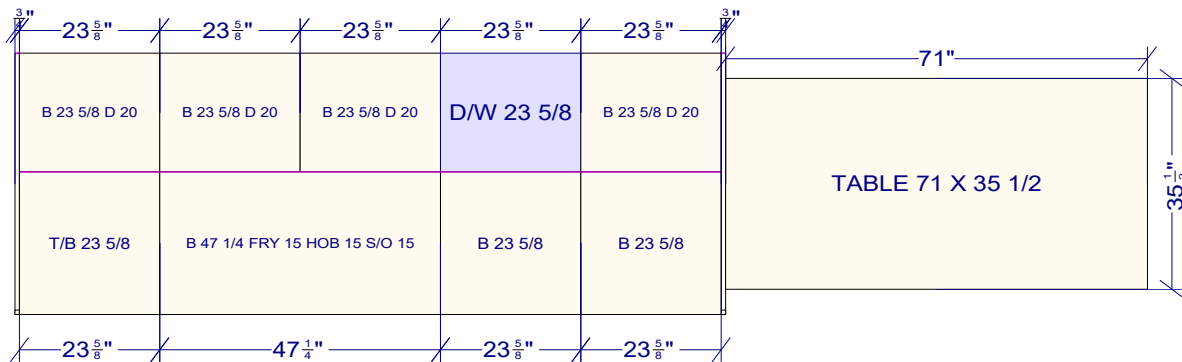

OVERALL HEIGHT 113 1/4
 UPPER HEIGHT 37 3/4
 UPPER DEPTH 13 1/2

All dimensions _size designations given are subject to verification on job site and adjustment to fit job conditions.		This is an original design and must not be released or copied unless applicable fee has been paid or job order placed.	Designed: 10/19/2023 Printed: 10/19/2023	
			A2093C	All