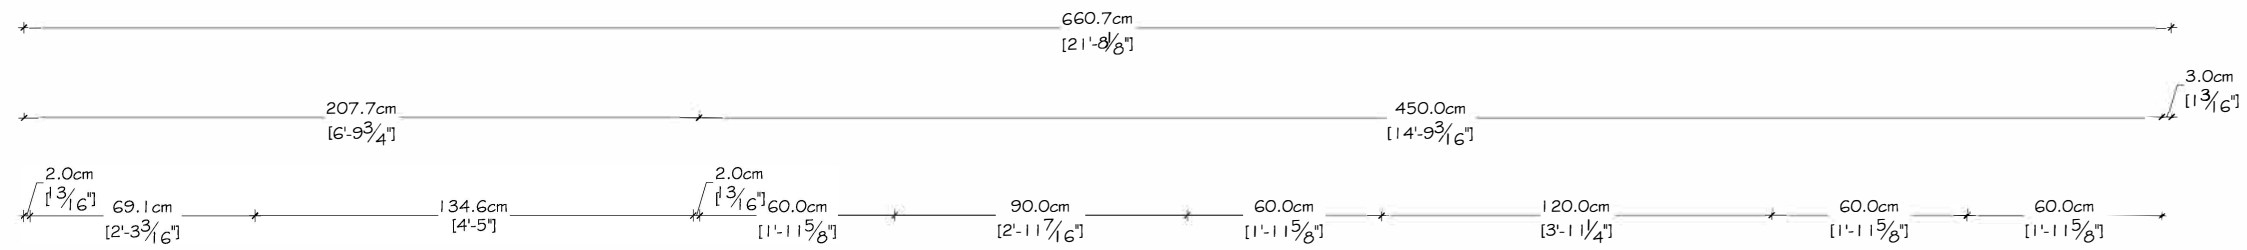

KITCHEN, GLOSSY LACQUER and GLASS

**KITCHEN SPECIFICATIONS:**

PRODUCT: ERNESTOMEDA  
MODEL: ONE 80  
DOOR FINISH: GLOSSY LACQUER, MOCHA  
CABINET INT.: 3D MELAMINE  
HANDLE: GLOSSY LACQUER GROOVE  
DRWR/BSKT: BLUM LEGRABOX  
PLINTH: STAINLESS STEEL FINISH  
COUNTERTOP: CALACATTA LINCOLN 3cm THICK  
BACKSPLASH: STAINLESS STEEL 2cm PANELS

KITCHEN PLAN