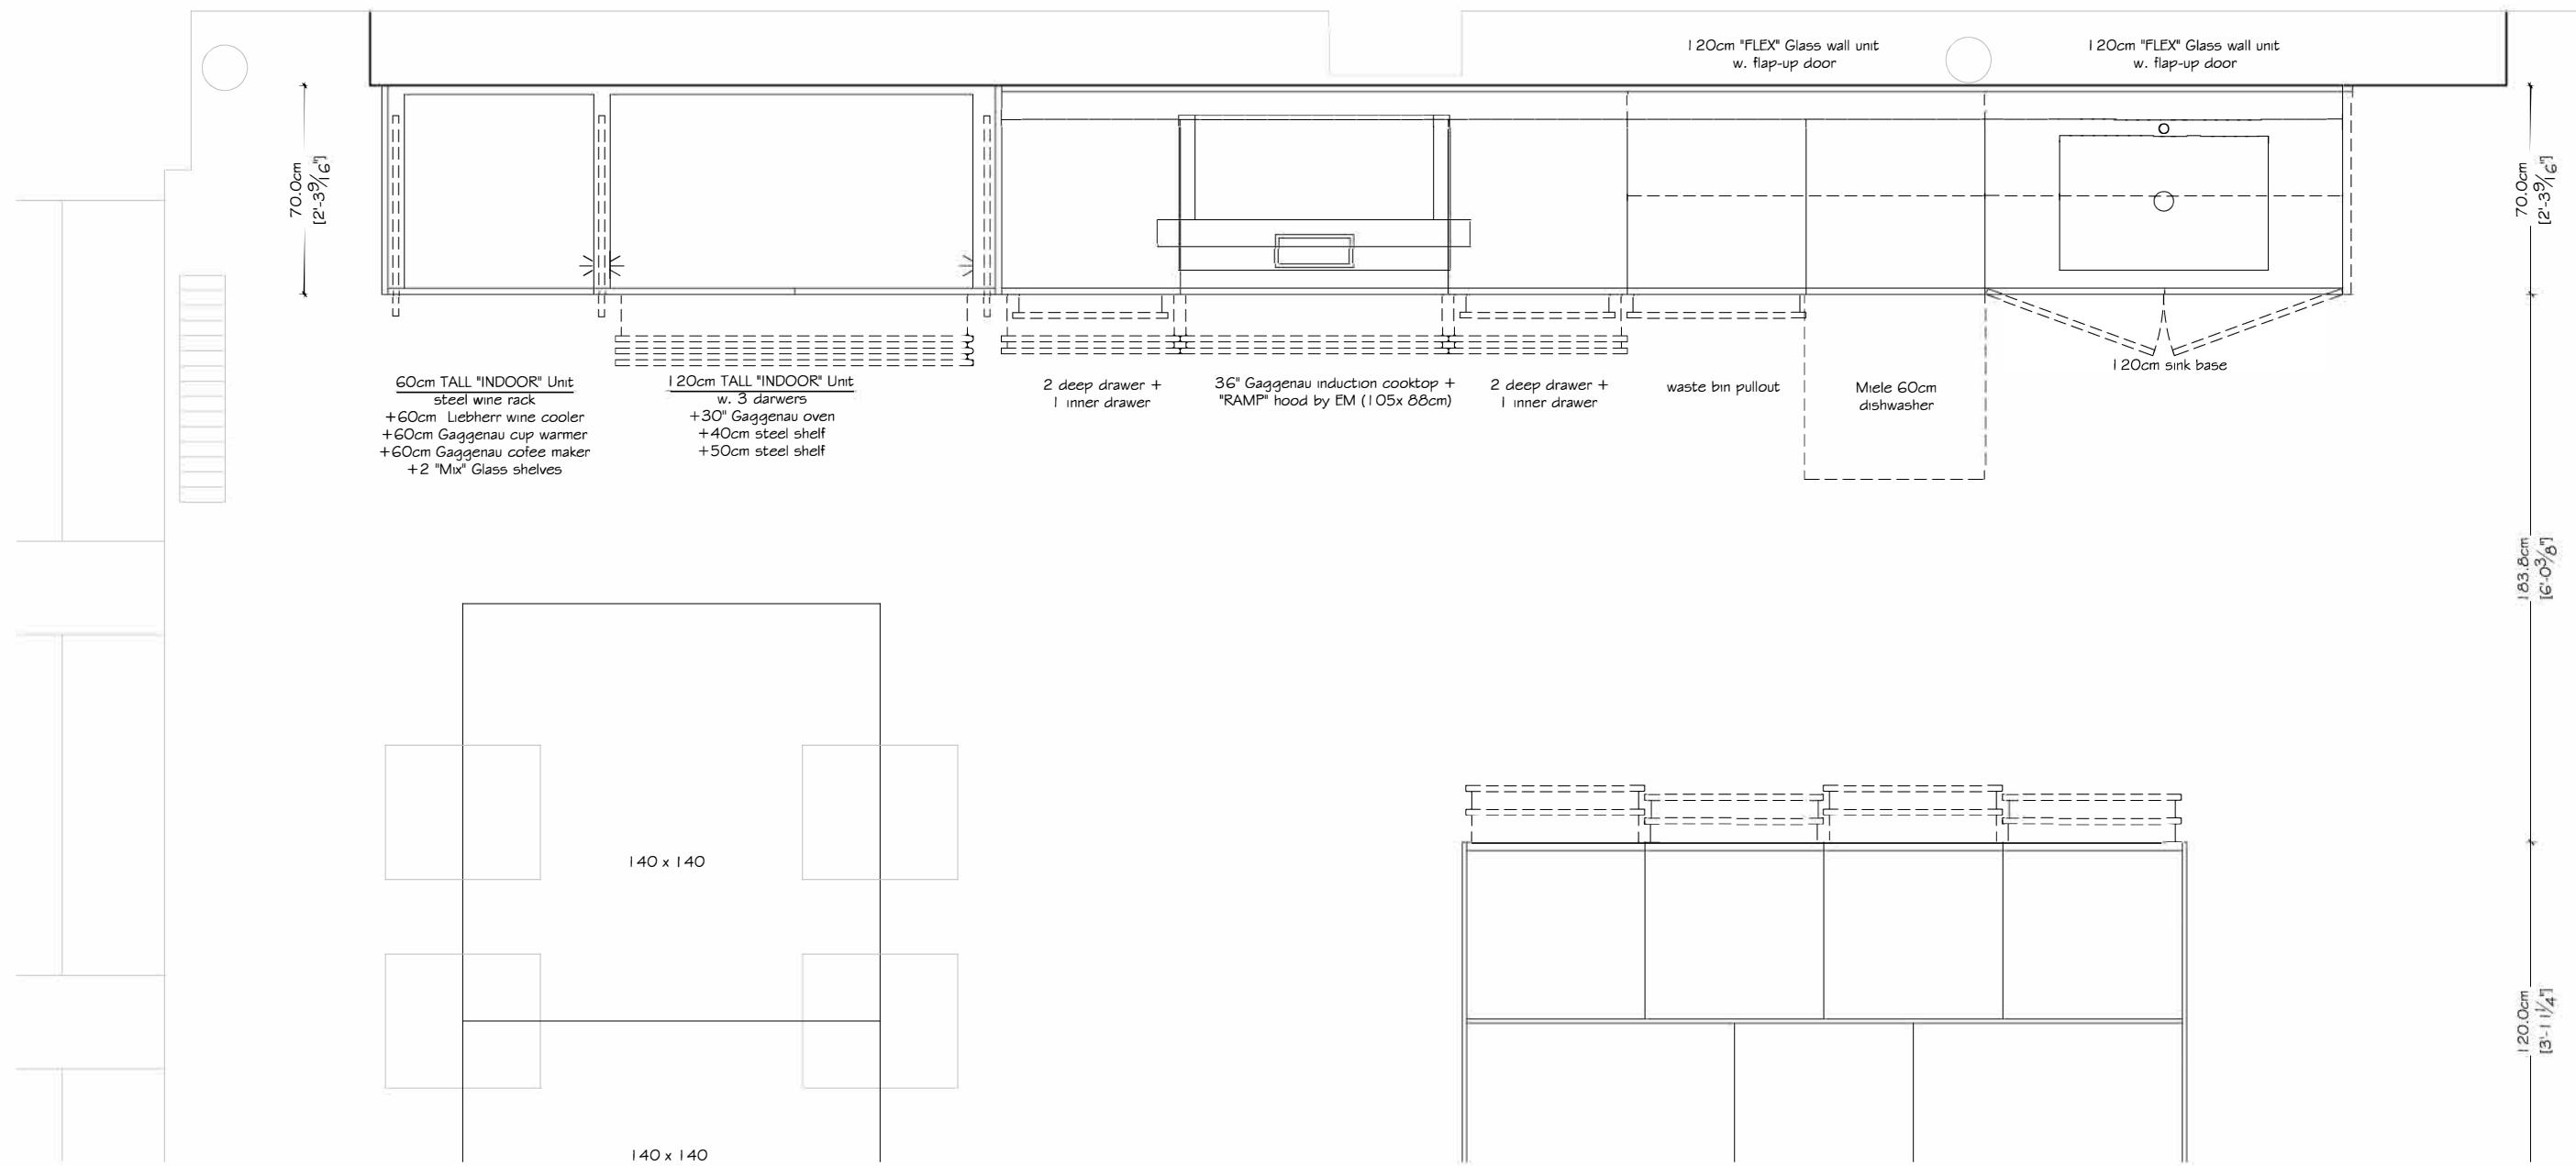

KITCHEN, GLOSSY LACQUER and GLASS

**KITCHEN SPECIFICATIONS:**

PRODUCT: ERNESTOMEDA  
MODEL: ONE 80  
DOOR FINISH: GLOSSY LACQUER, MOCHA  
CABINET INT.: 3D MELAMINE  
HANDLE: GLOSSY LACQUER GROOVE  
DRWR/BSKT: BLUM LEGRABOX  
PLINTH: STAINLESS STEEL FINISH  
COUNTERTOP: CALACATTA LINCOLN 3cm THICK  
BACKSPLASH: STAINLESS STEEL 2cm PANELS

KITCHEN PLAN