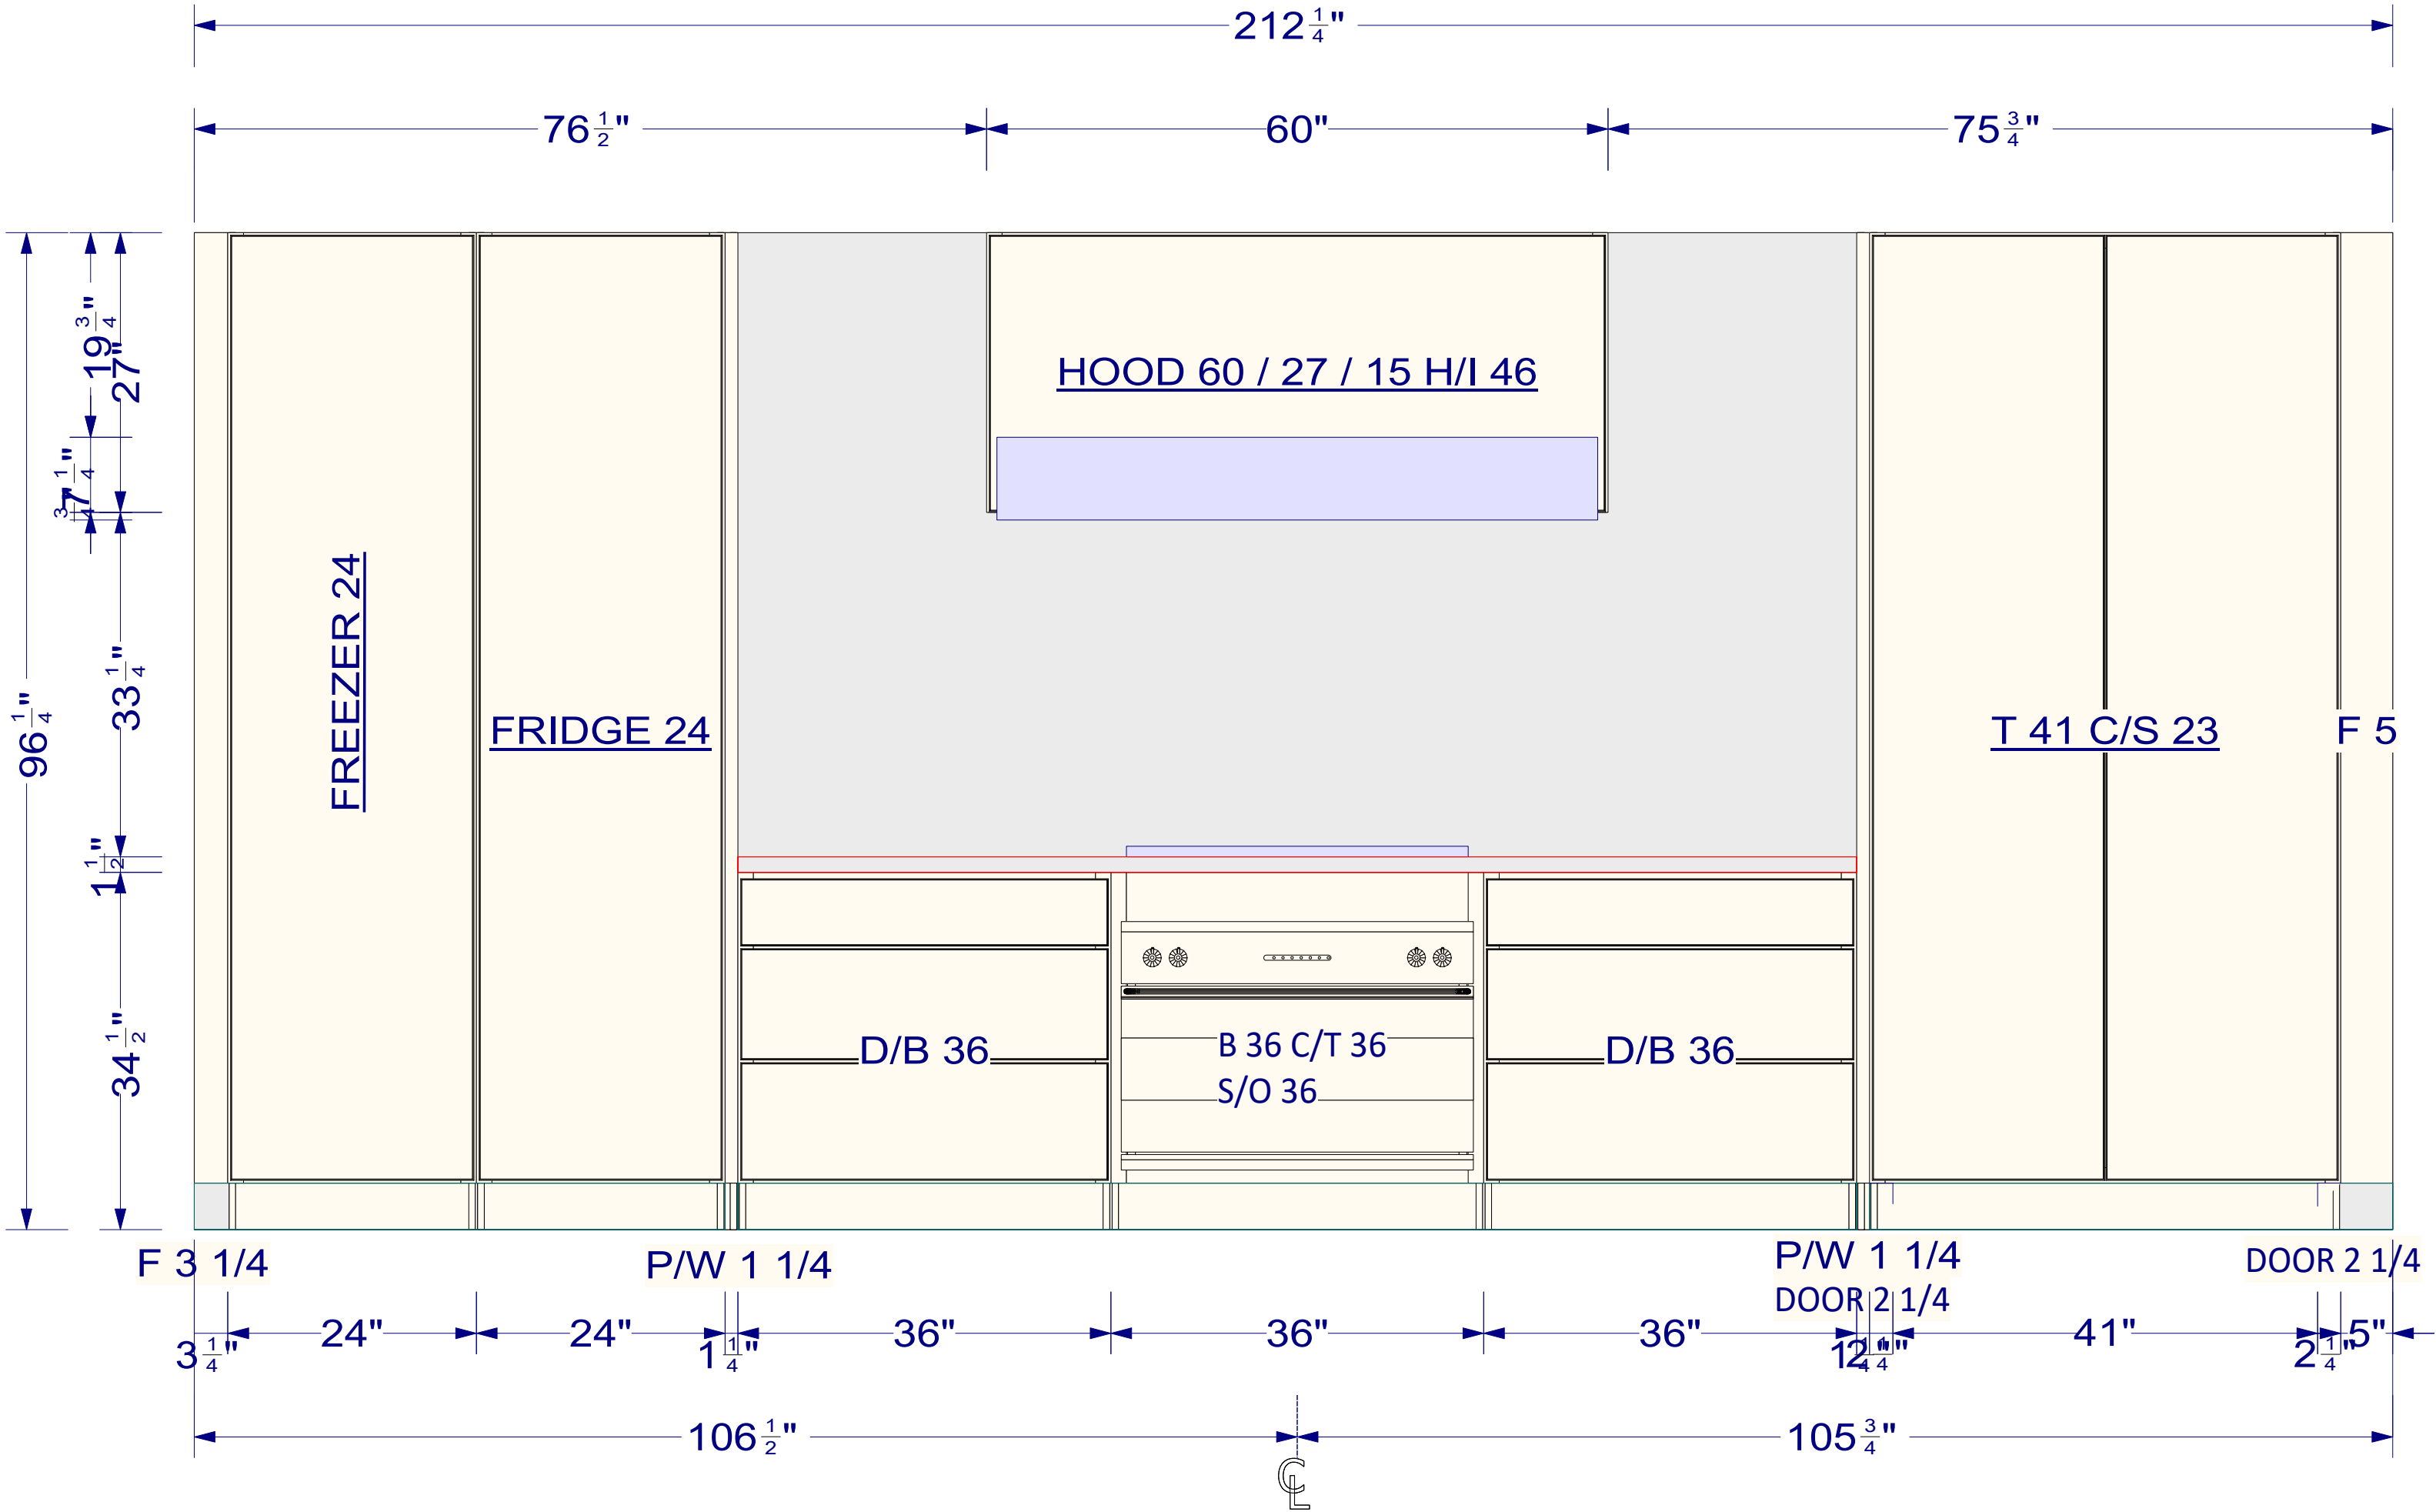

A0217 DISPLAY A

OVERALL HEIGHT - $96\frac{1}{4}"$
 FULL HEIGHT - $96\frac{1}{4}"$
 UPPER HEIGHT -
 UPPER DEPTH -

36"
1 1/2"
34 1/2"

P 3X3

P 3X3

3"
101 1/2"
3 3/8"
108 1/4"