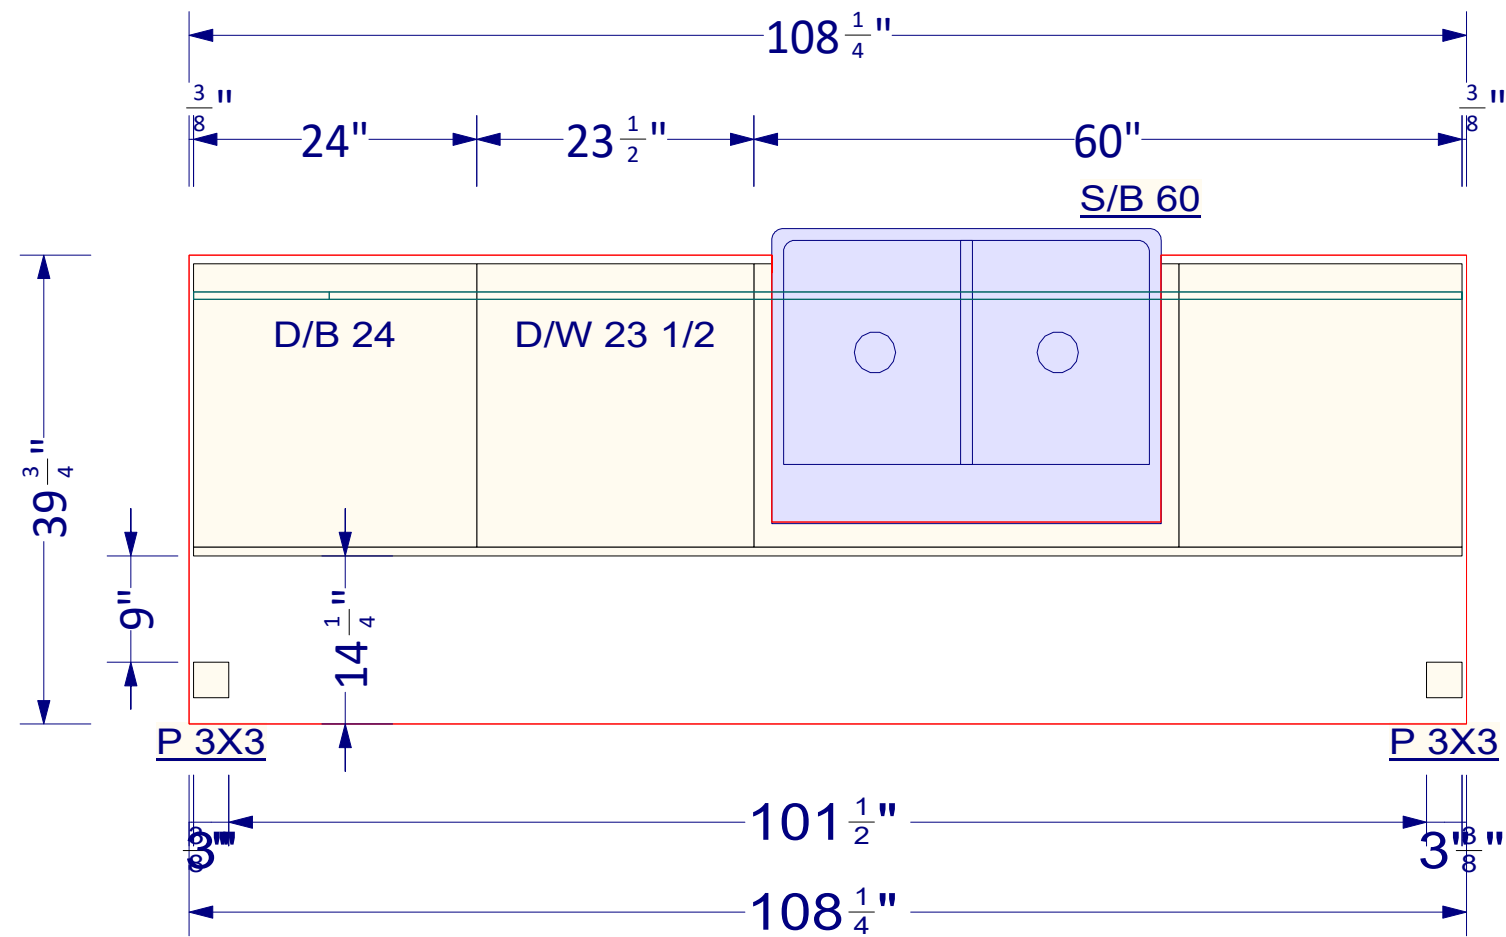

A0217 DISPLAY A

OVERALL HEIGHT - $96\frac{1}{4}"$
 FULL HEIGHT - $96\frac{1}{4}"$
 UPPER HEIGHT -
 UPPER DEPTH -

36"
1 1/2"
34 1/2"

P 3X3

P 3X3

3"
101 1/2"
3 3/8"
108 1/4"