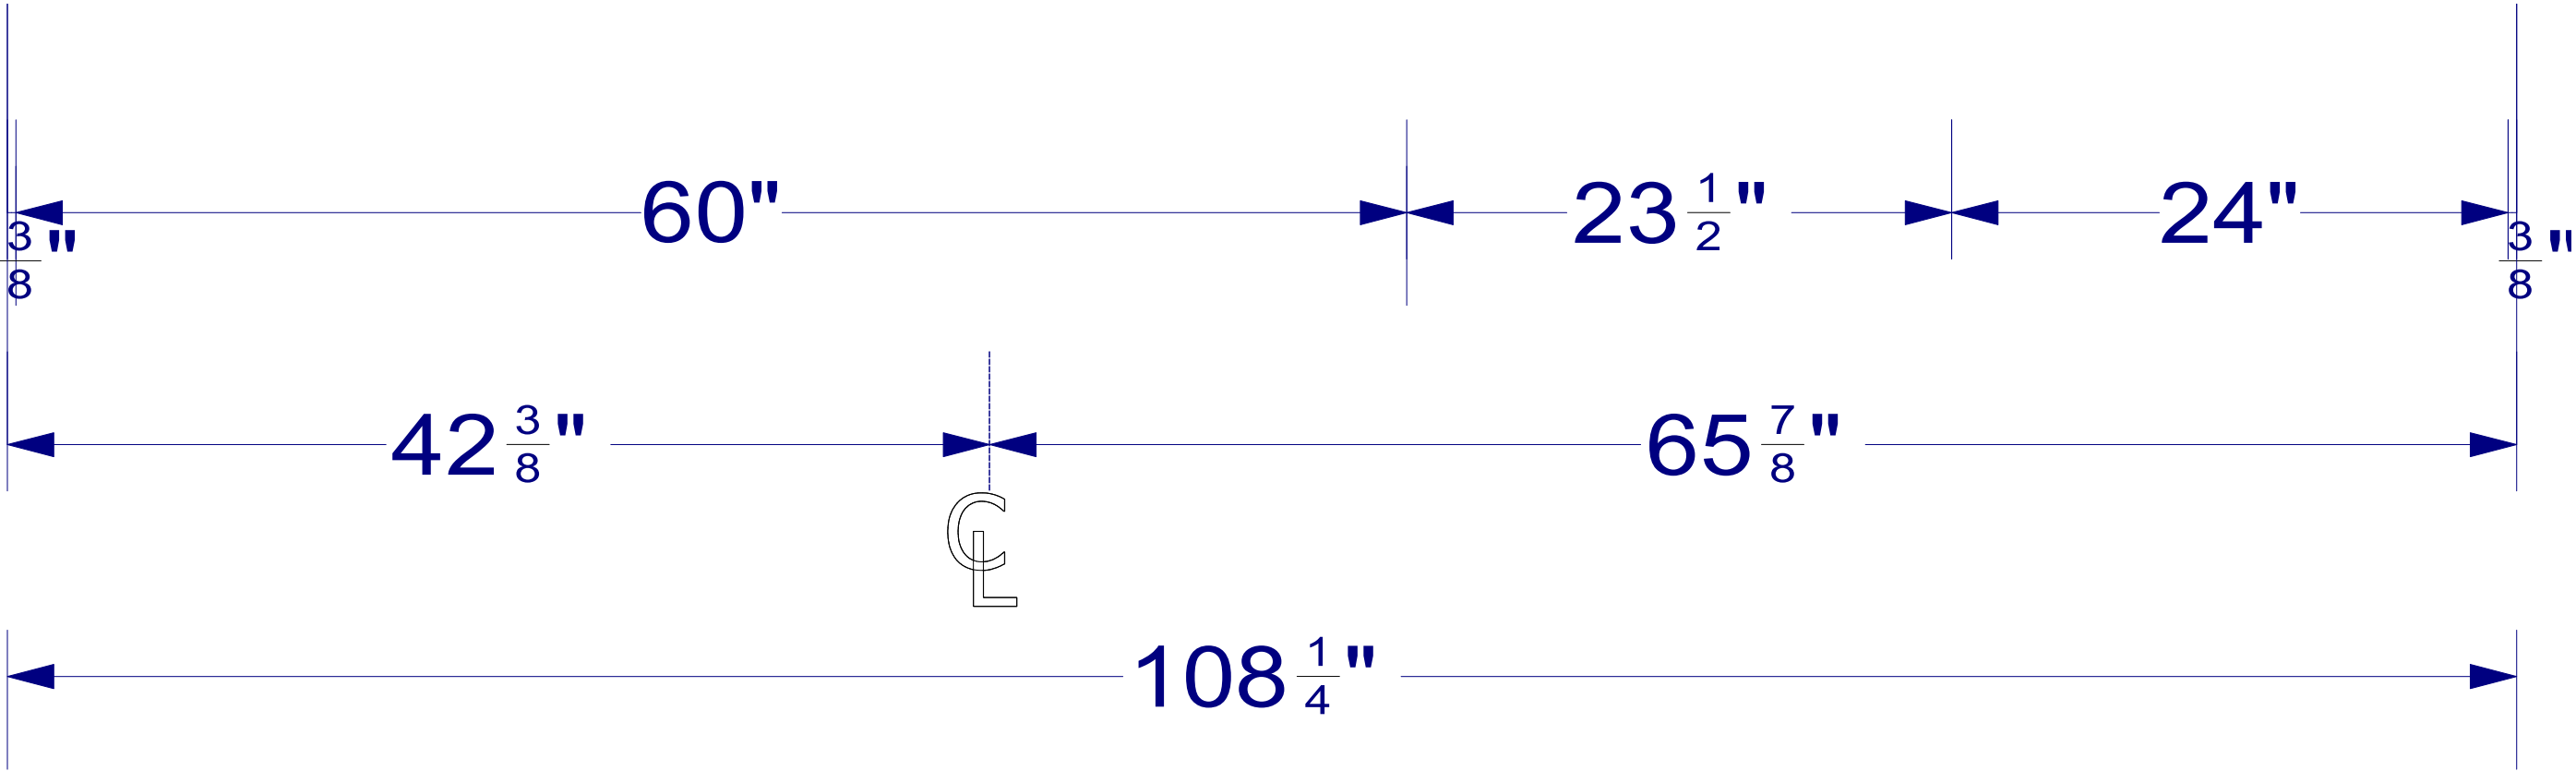

A0217 DISPLAY A

OVERALL HEIGHT - $96\frac{1}{4}"$
 FULL HEIGHT - $96\frac{1}{4}"$
 UPPER HEIGHT -
 UPPER DEPTH -

36"
1 1/2"
34 1/2"

P 3X3

P 3X3

3"
101 1/2"
3 3/8"
108 1/4"