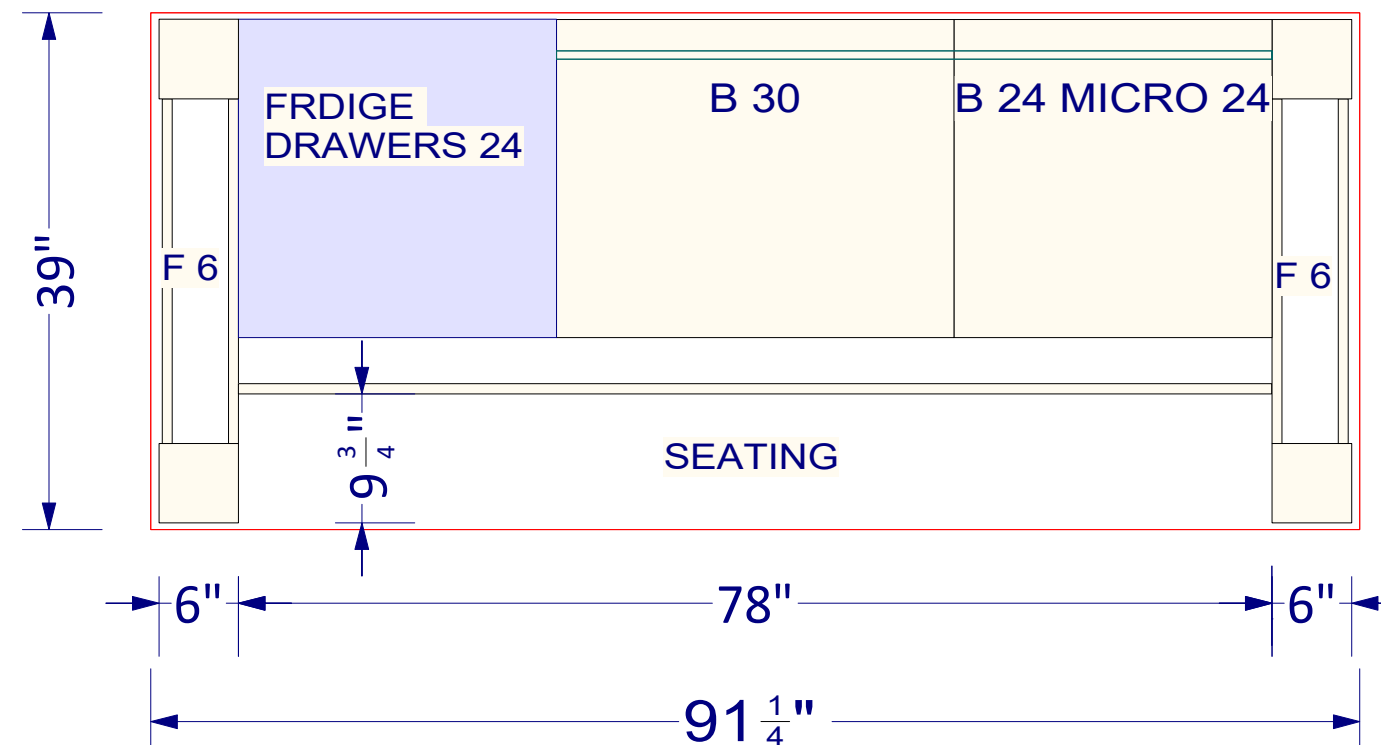

S10430 DISPLAY C

OVERALL HEIGHT - 93"
 FULL HEIGHT -
 UPPER HEIGHT - 36"
 UPPER DEPTH - 13 1/2"

B 24 MICRO 24