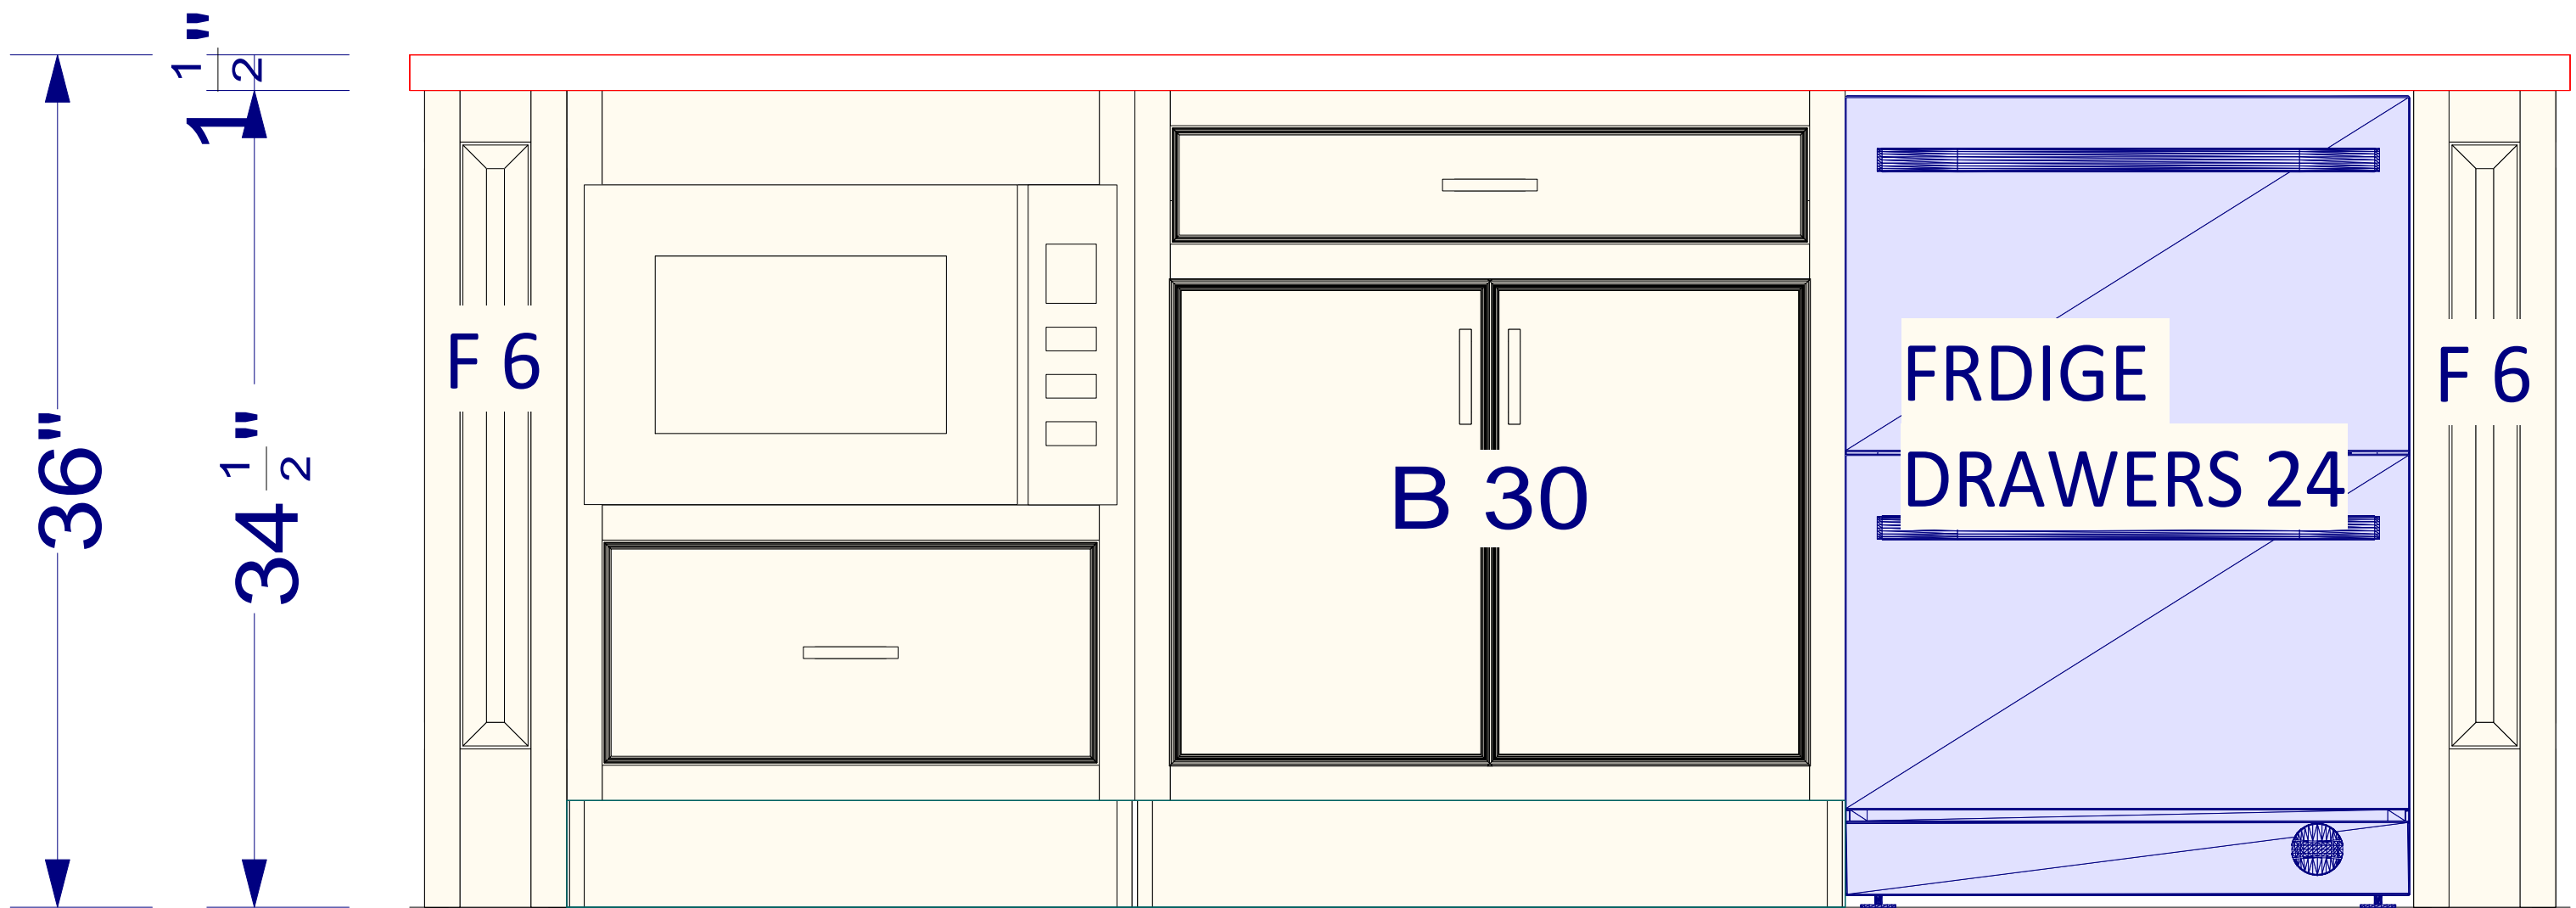

S10430 DISPLAY C

OVERALL HEIGHT - 93"
 FULL HEIGHT -
 UPPER HEIGHT - 36"
 UPPER DEPTH - 13 1/2"

B 24 MICRO 24