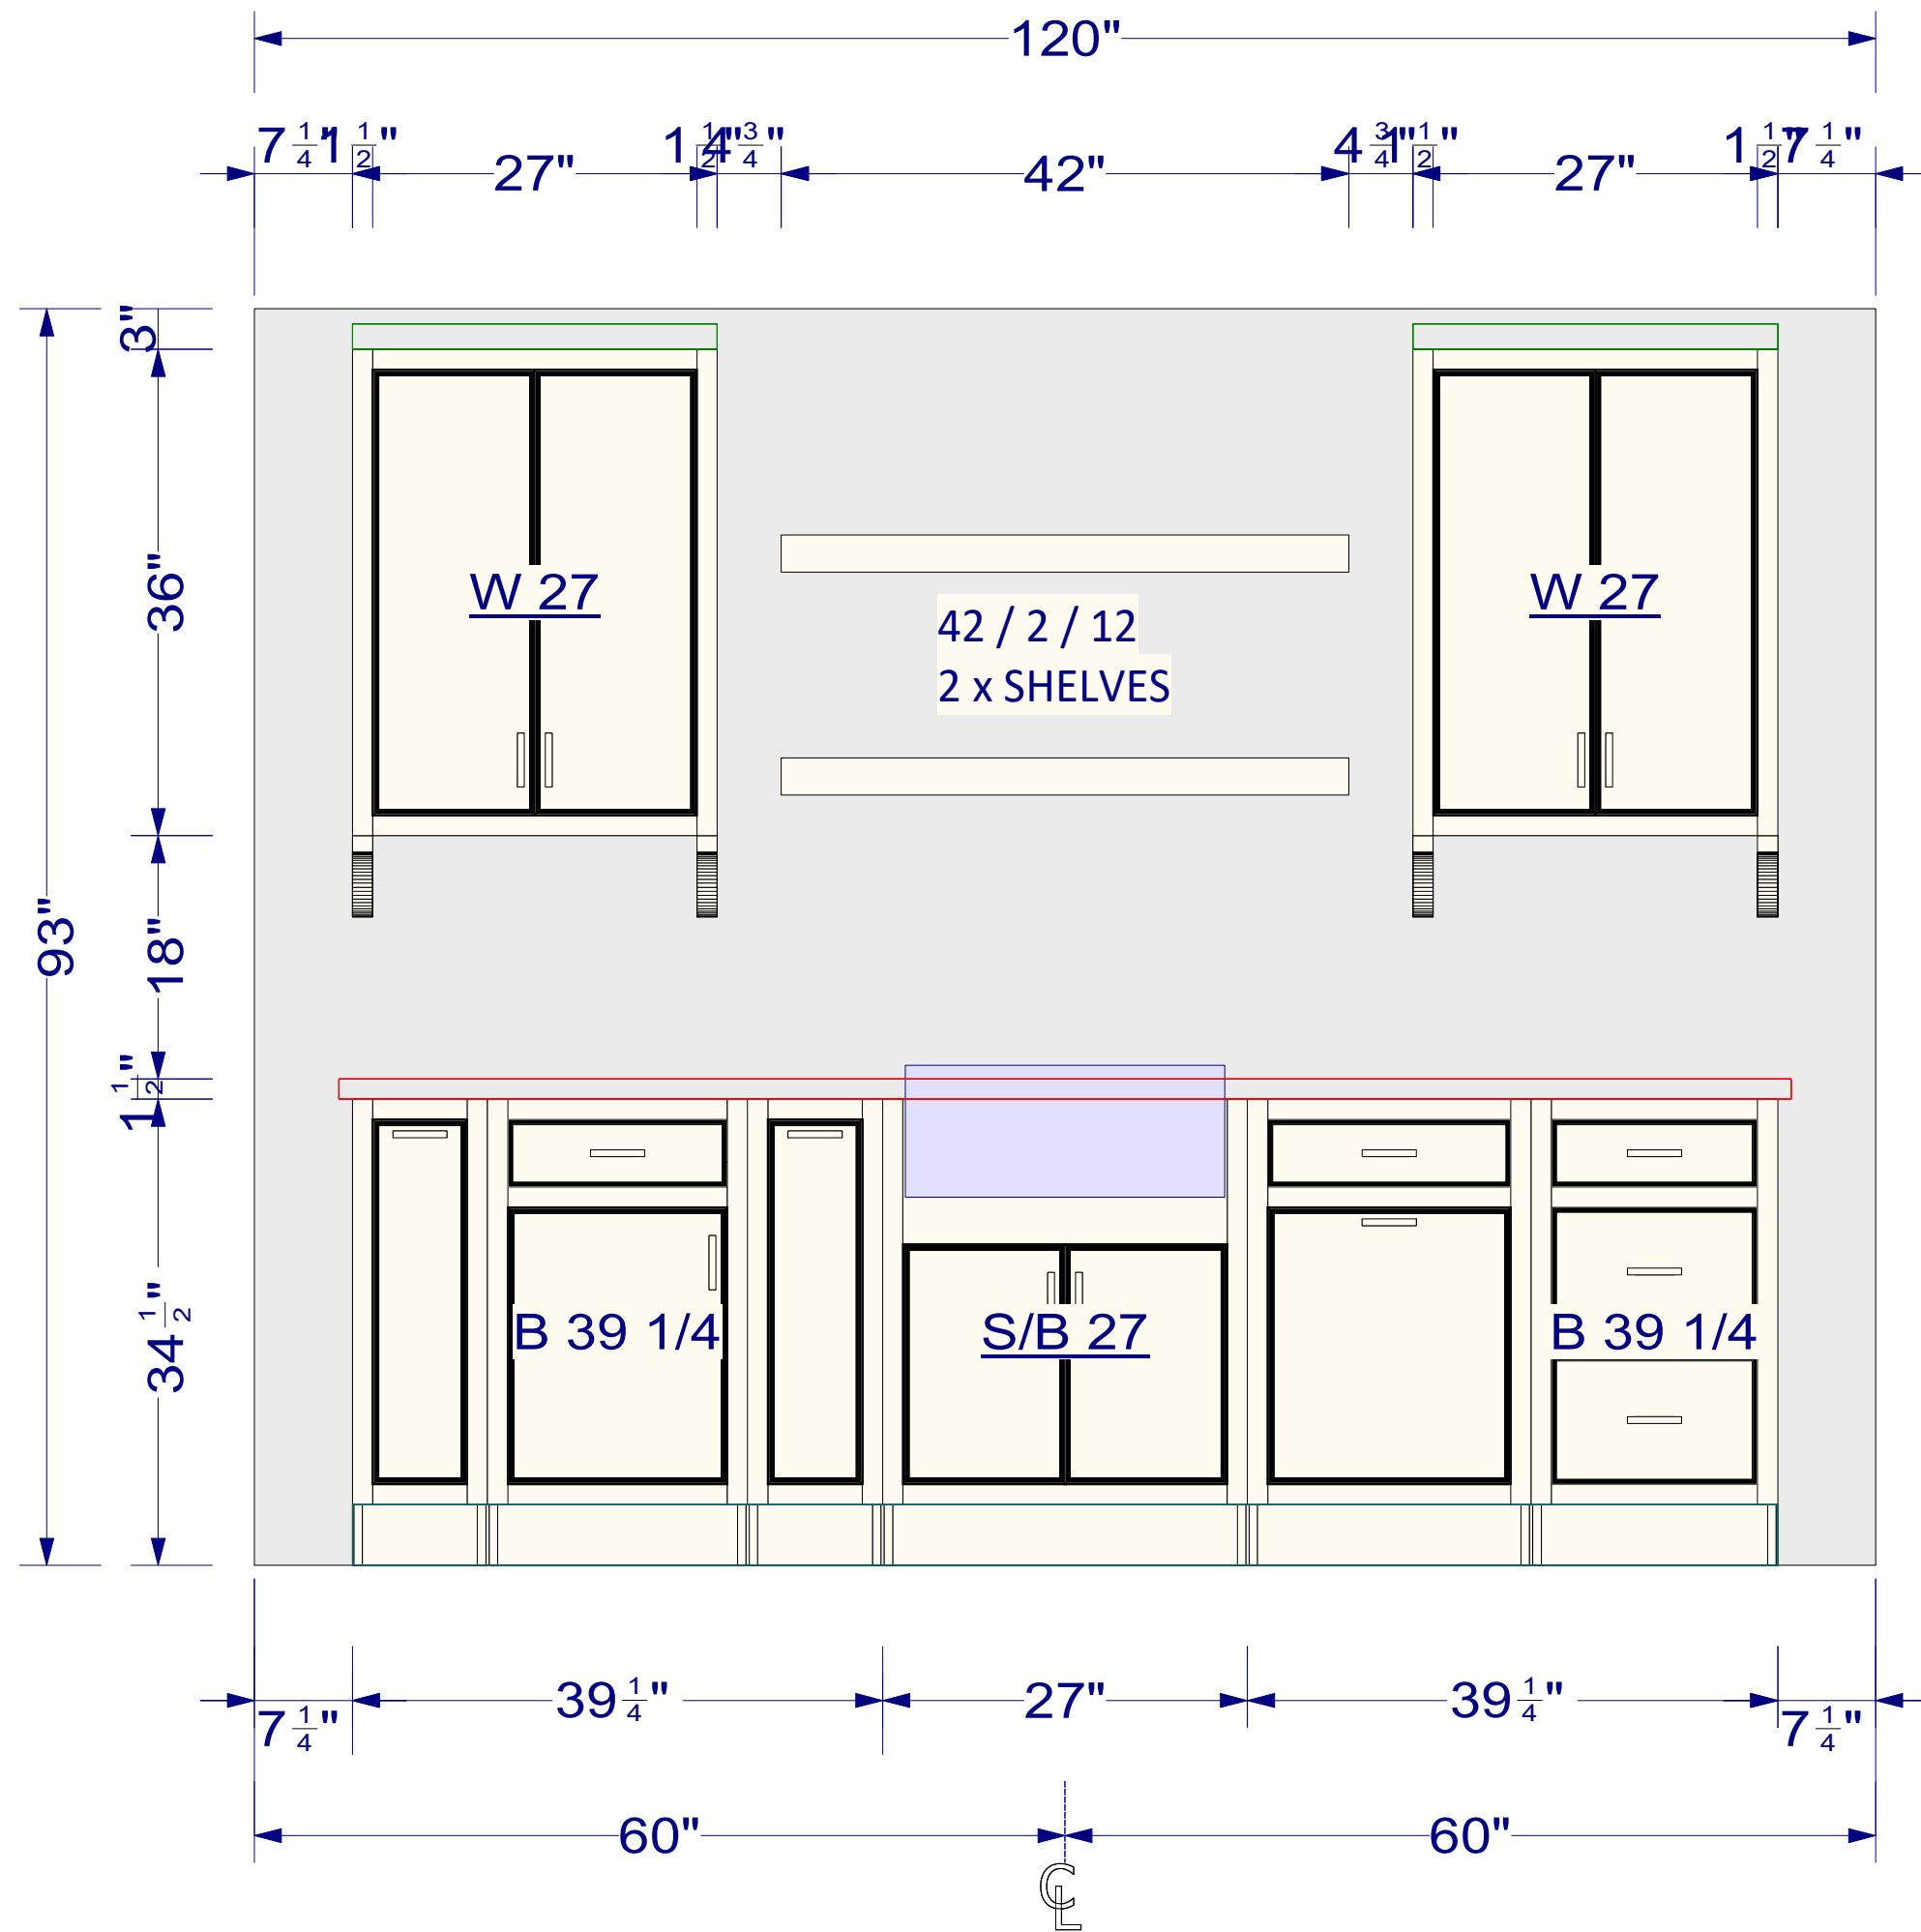

S10430 DISPLAY C

OVERALL HEIGHT - 93"
 FULL HEIGHT -
 UPPER HEIGHT - 36"
 UPPER DEPTH - 13 1/2"

B 24 MICRO 24