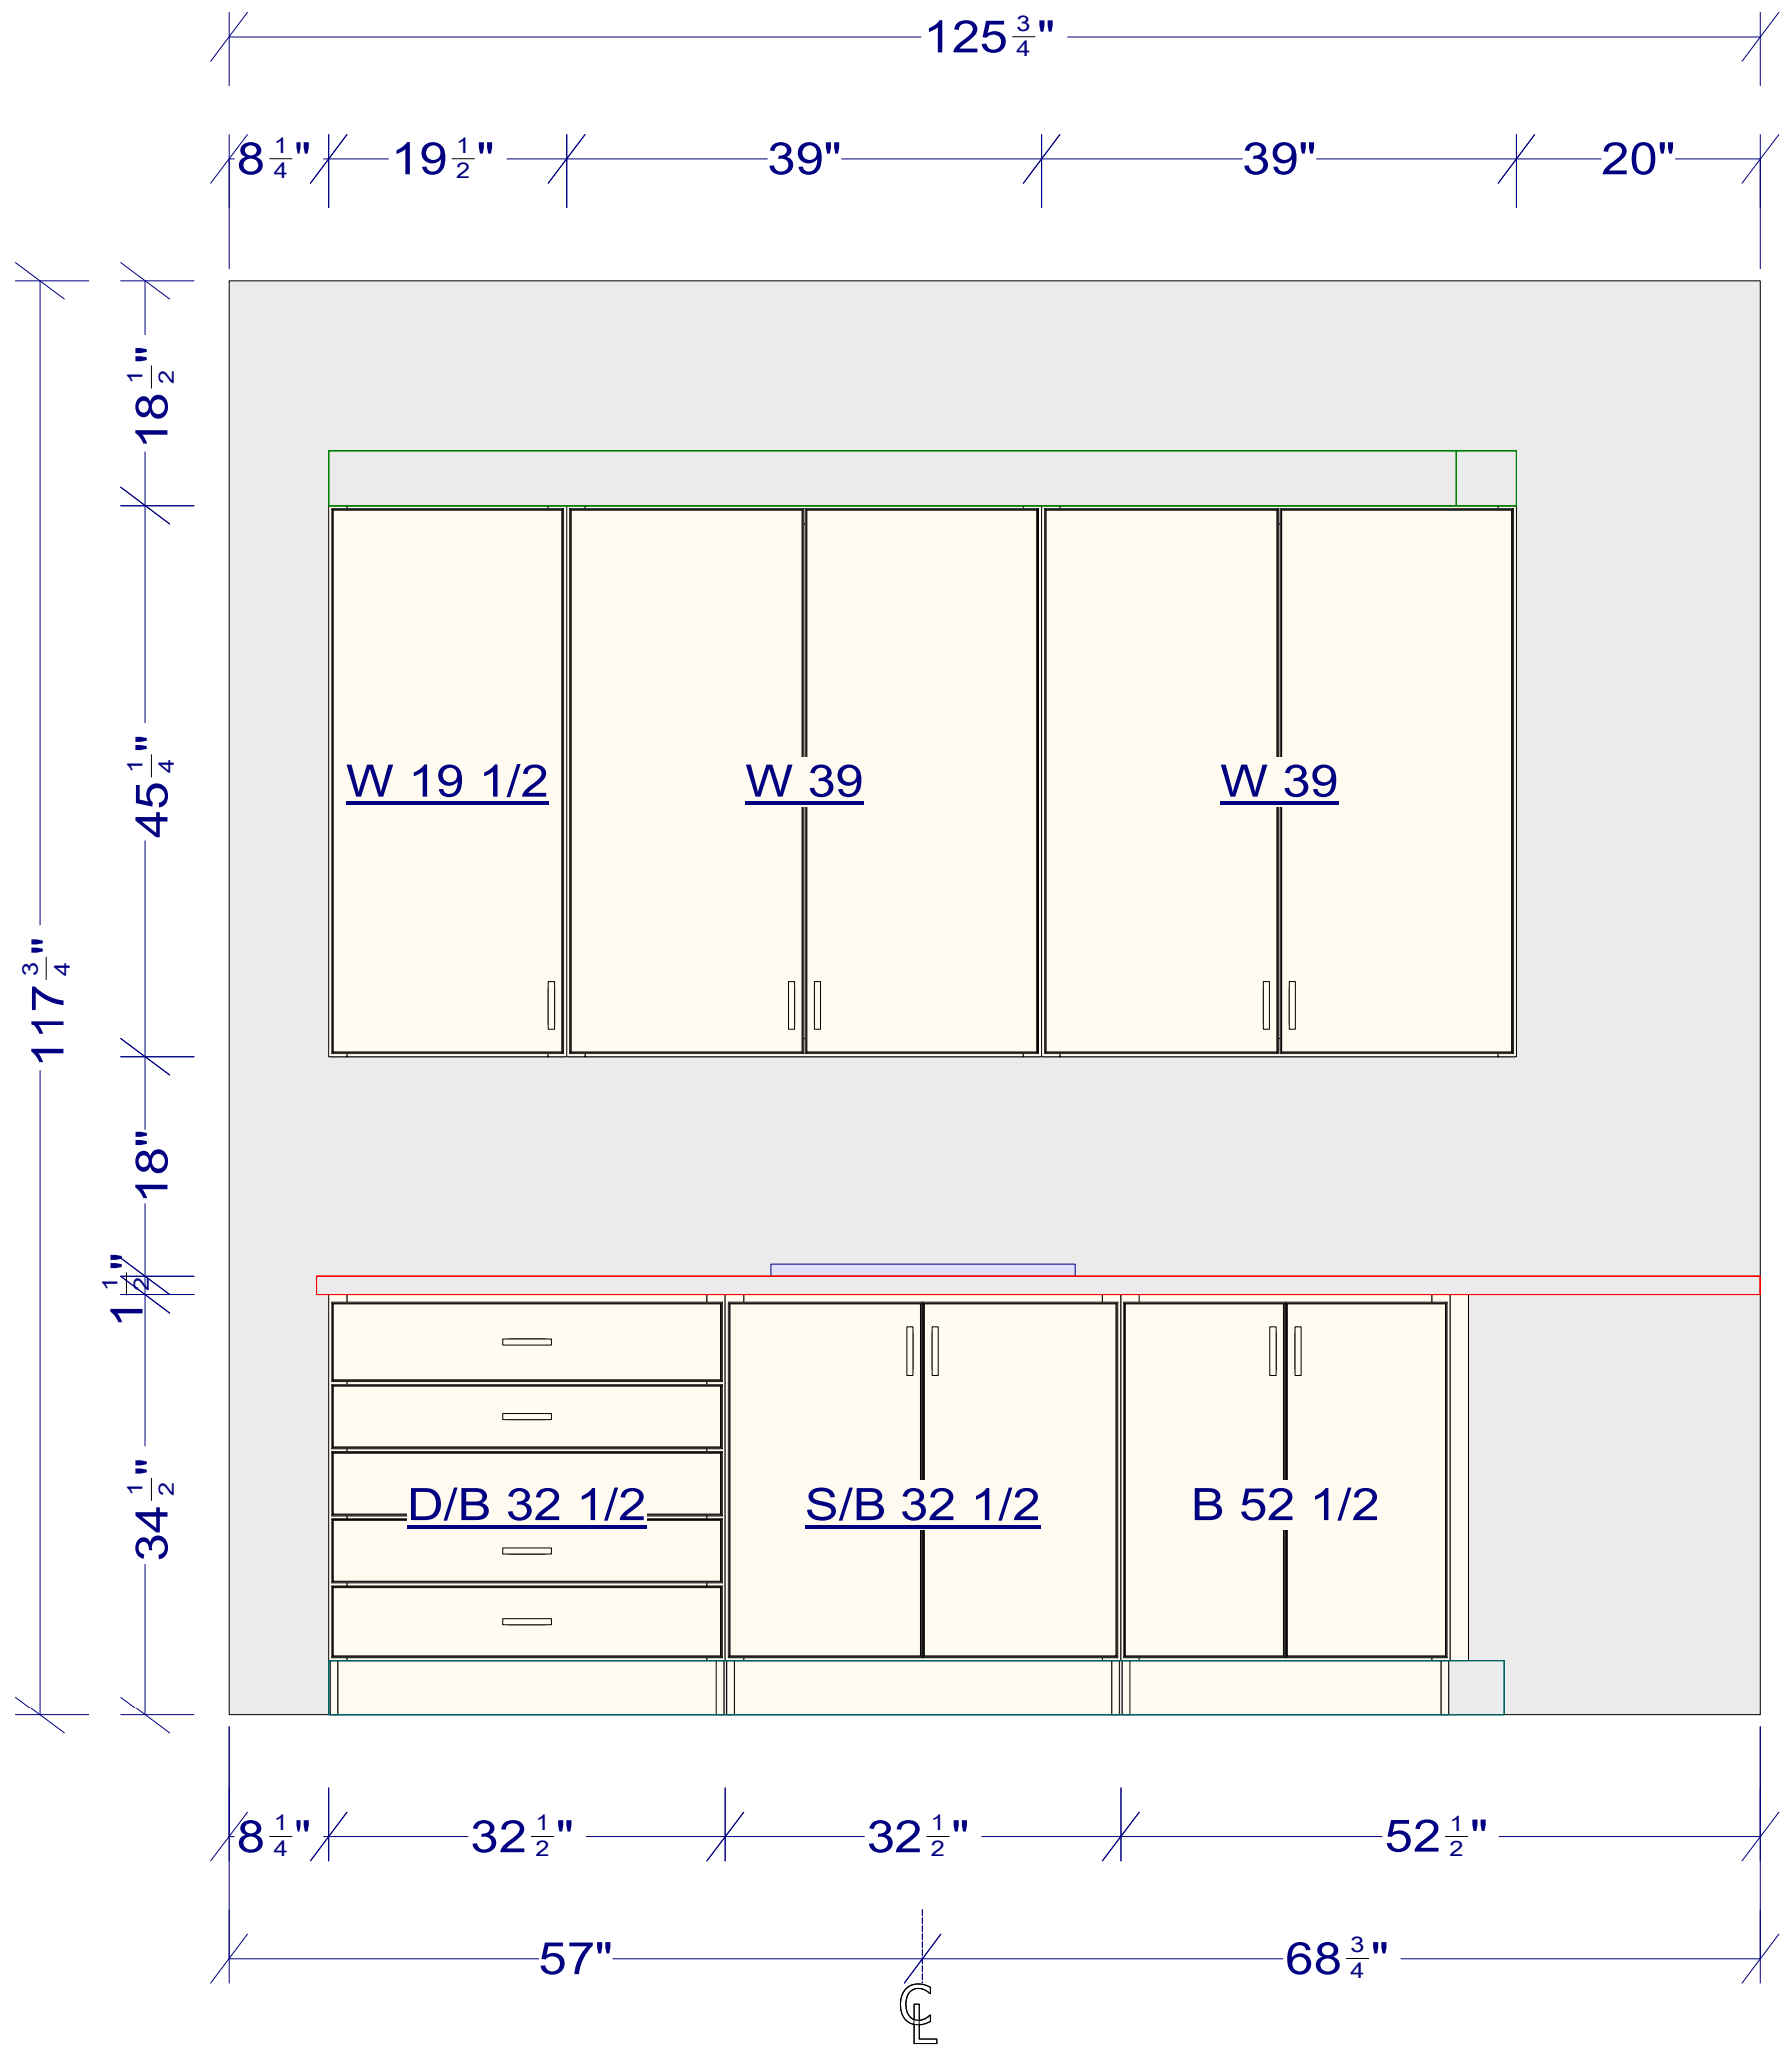

A0199 DISPLAY A
(D-2/D-3 EUCALYPTUS DISPLAY)

OVERALL HEIGHT - 117 3/4"
 FULL HEIGHT -
 UPPER HEIGHT - 43 1/2" CAB 45 1/4" DOOR
 UPPER DEPTH - 13 1/2"

215"

117 ³/₄"

81 ³/₄"

1 ¹/₂"

34 ¹/₂"

F 2 3/4"

F 4 1/2"

26 ³/₄"

19 ¹/₂"

23 ⁵/₈"

73 ¹/₂"

23 ⁵/₈"

19 ¹/₂"

28 ¹/₂"

88 ¹/₄"

20 ¹/₄"

16 ¹/₂"

90"