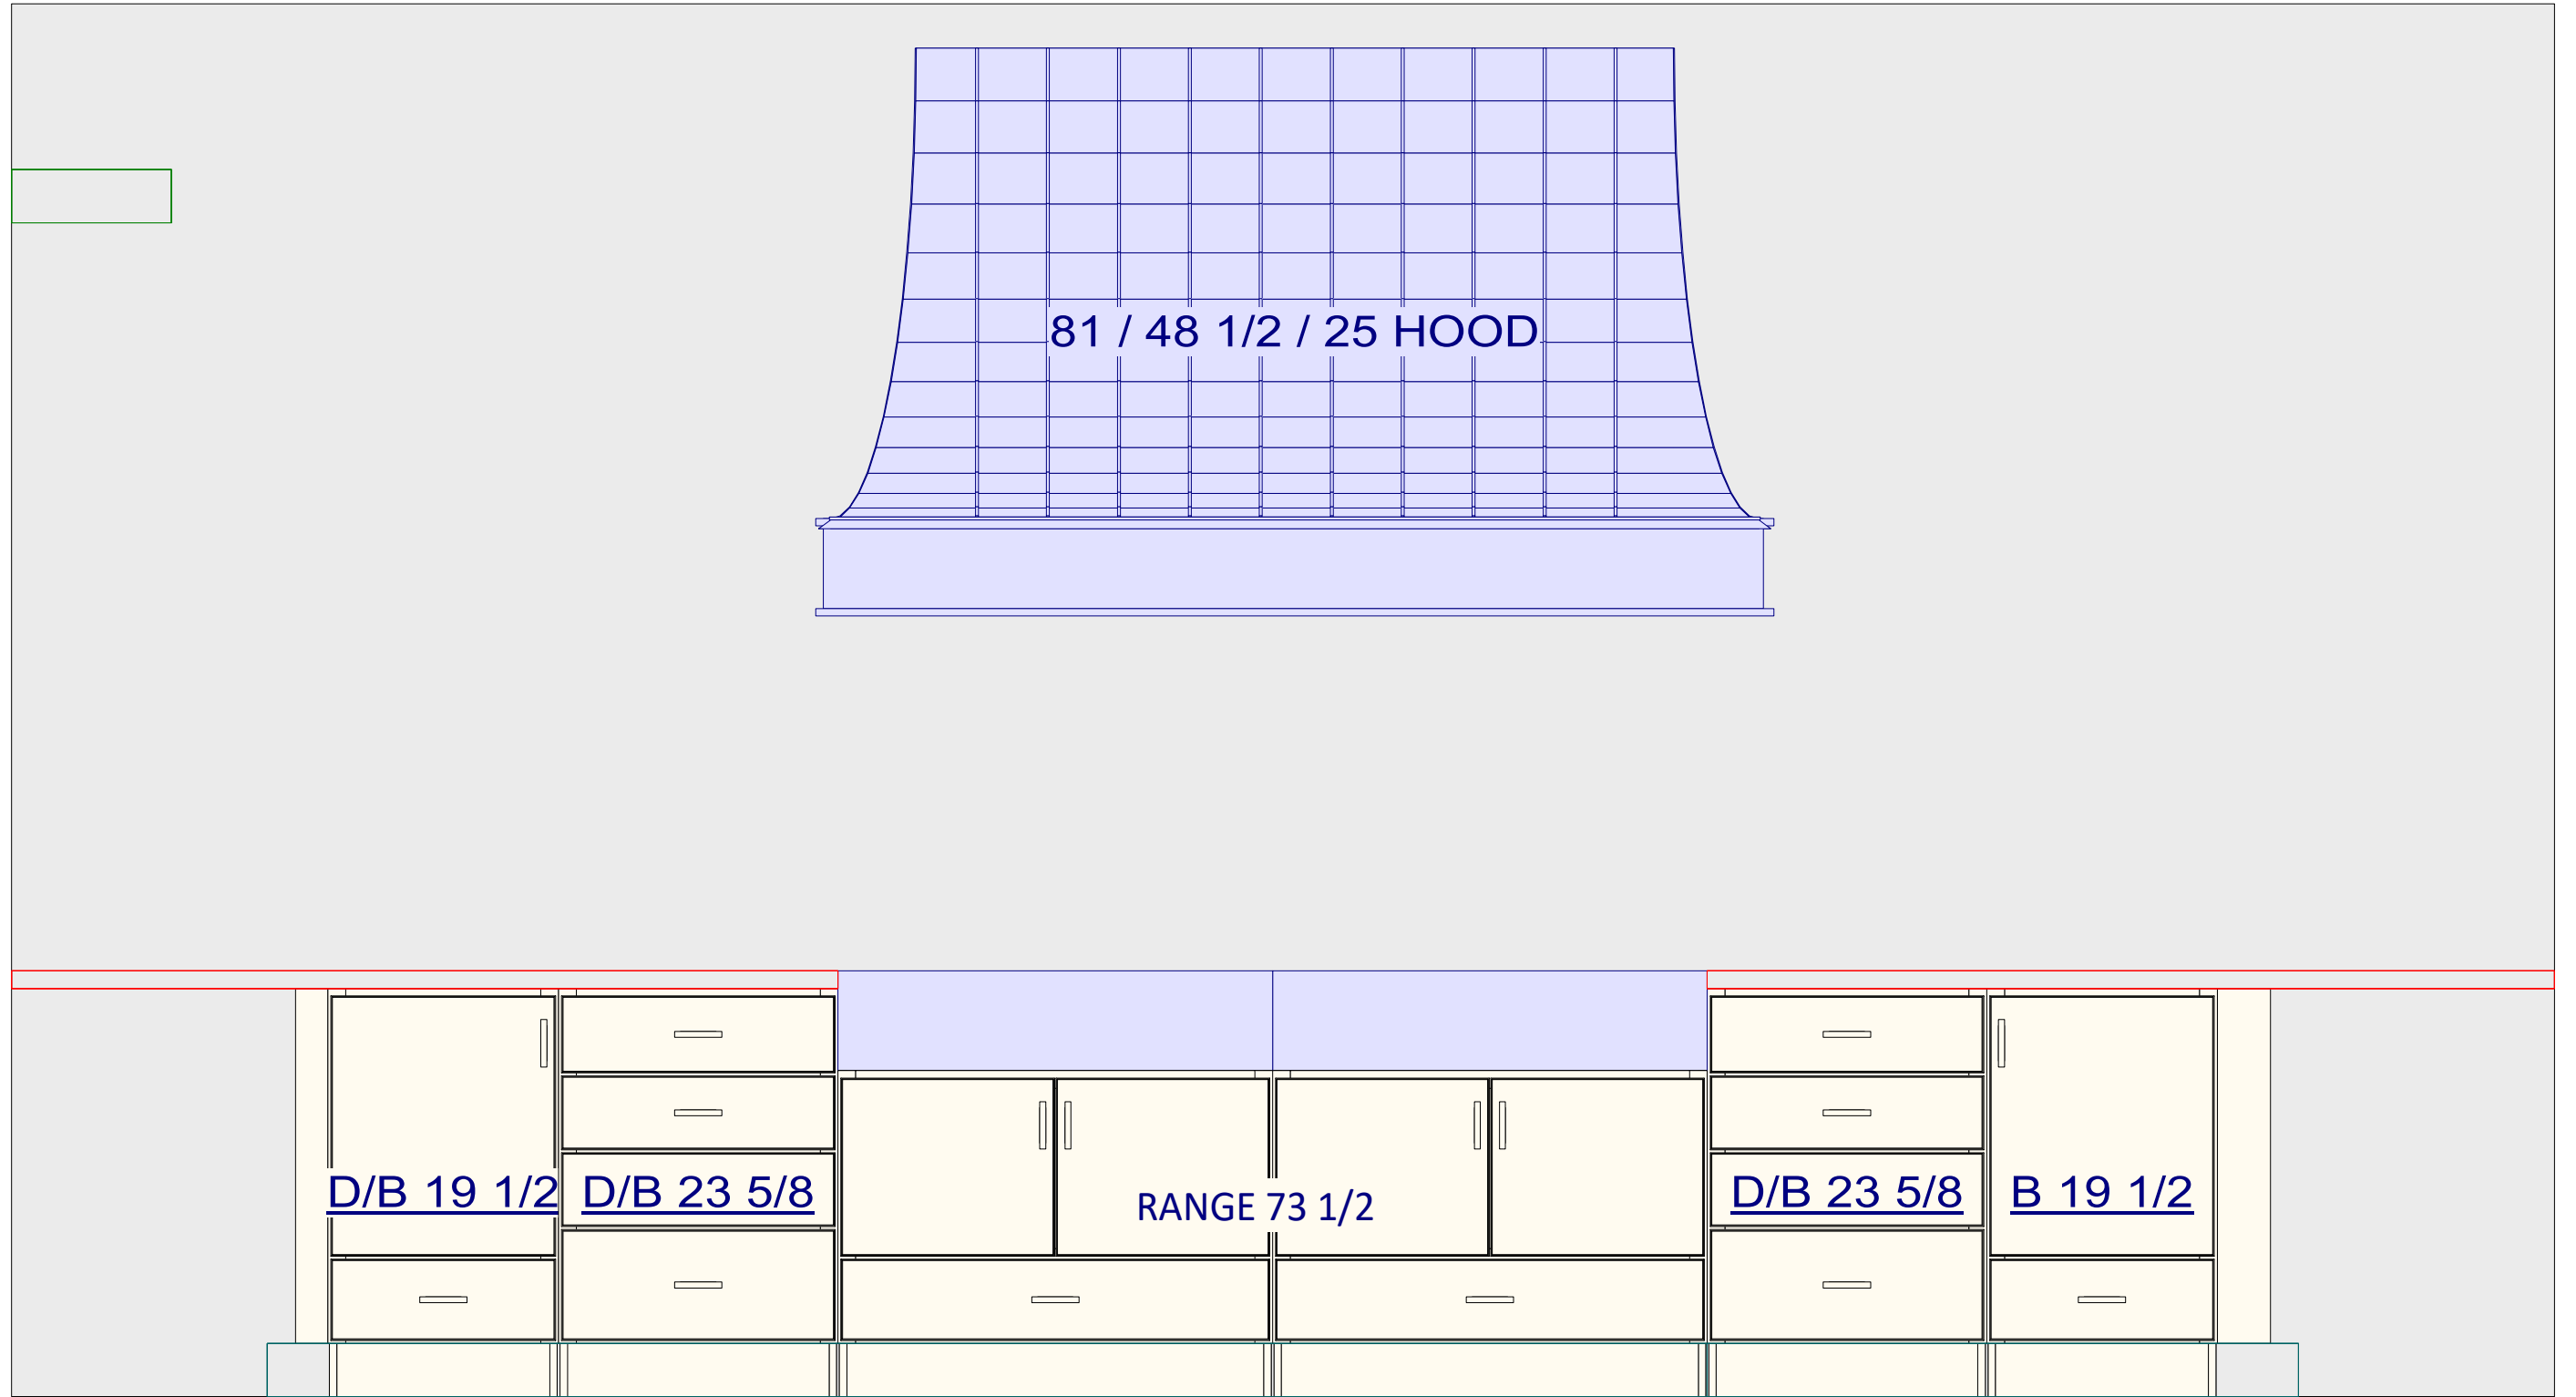

A0199 DISPLAY A
(D-2/D-3 EUCALYPTUS DISPLAY)

OVERALL HEIGHT - 117 3/4"
 FULL HEIGHT -
 UPPER HEIGHT - 43 1/2" CAB 45 1/4" DOOR
 UPPER DEPTH - 13 1/2"

215"

117 ³/₄"

81 ³/₄"

1 ¹/₂"

34 ¹/₂"

F 2 3/4"

F 4 1/2"

26 ³/₄"

19 ¹/₂"

23 ⁵/₈"

73 ¹/₂"

23 ⁵/₈"

19 ¹/₂"

28 ¹/₂"

88 ¹/₄"

20 ¹/₄"

16 ¹/₂"

90"