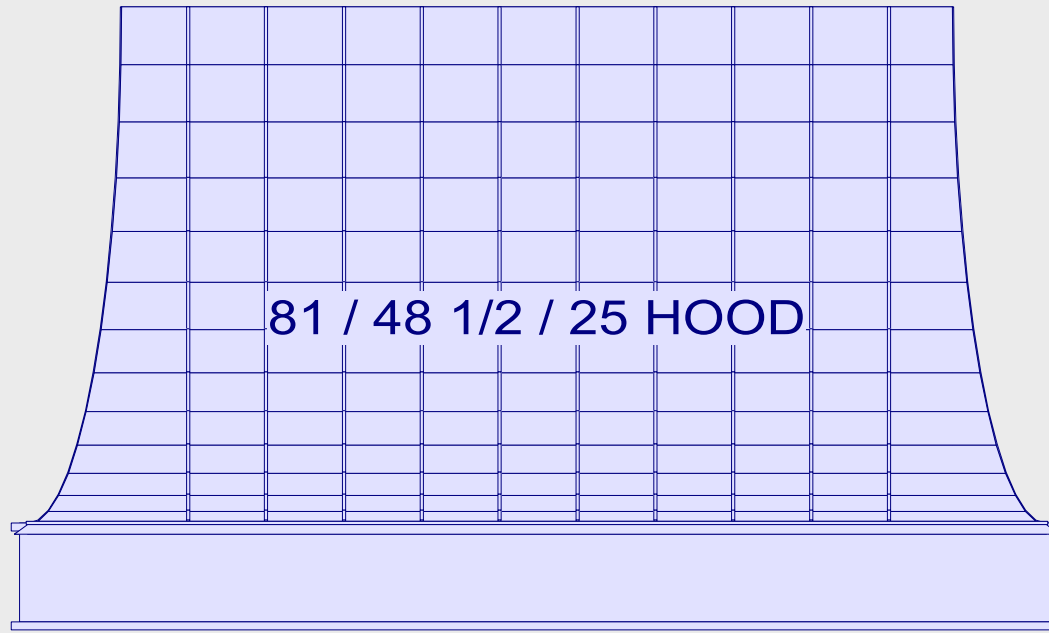

A0199 DISPLAY A
(D-2/D-3 EUCALYPTUS DISPLAY)

OVERALL HEIGHT - 117 3/4"
 FULL HEIGHT -
 UPPER HEIGHT - 43 1/2" CAB 45 1/4" DOOR
 UPPER DEPTH - 13 1/2"

215"

117 ³/₄"

81 ³/₄"

1 ¹/₂"

34 ¹/₂"

F 2 3/4"

F 4 1/2"

26 ³/₄"

19 ¹/₂"

23 ⁵/₈"

73 ¹/₂"

23 ⁵/₈"

19 ¹/₂"

28 ¹/₂"

88 ¹/₄"

20 ¹/₄"

16 ¹/₂"

90"