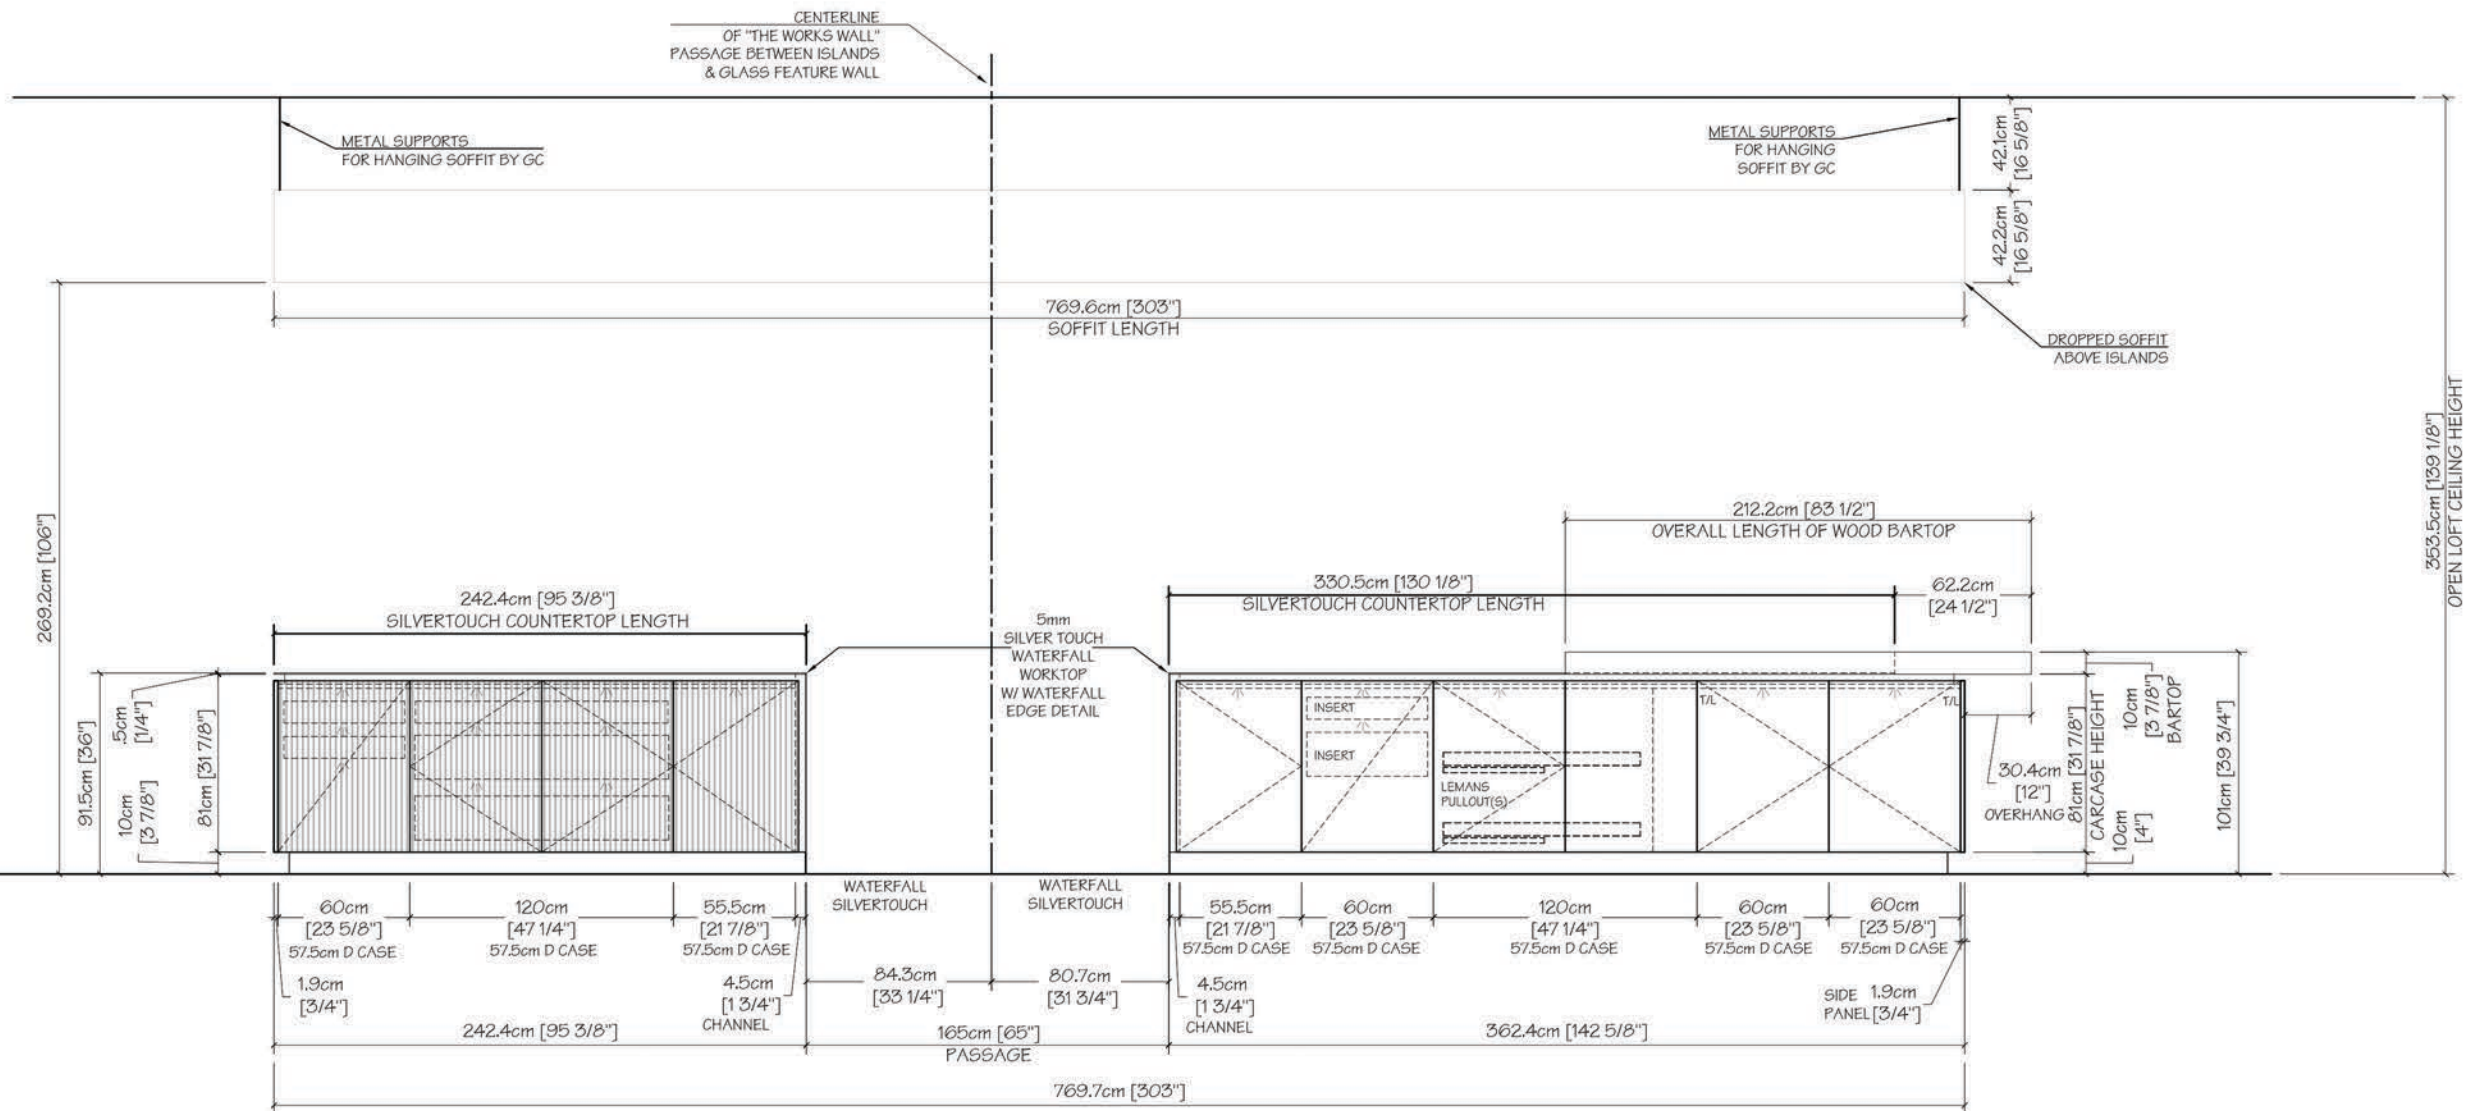

FEED LOCATION AT FLOOR:
-ELECTRICAL

FEED LOCATION AT FLOOR:
-ELECTRICAL

E:SIGN ISLAND
FLOATING
SOFFIT ABOVE

E:SIGN ISLAND

DISPLAY 4

114.3cm [45"]

124.4cm [49"]

ELEVATION A

SIDE PANELS:
 RANGE: 19mm/ PASO
 COLOR: 2715 NANO GREY

COUNTERTOPS:
 TOP & WATERFALL: 5mm SS SILVERTOUCH
 WOOD BARTOP: 10cm 3535 SMOKED OAK BRUSHED

ELEVATION C
DISPLAY 4: GALLEY SINK/ CLEAN-UP ISLAND

SYSTEM: E:SIGN

COUNTERTOPS:
 TOP & WATERFALL: 5mm SS SILVERTOUCH

FEED LOCATION AT FLOOR:
 -ELECTRICAL
 -(2) CONSTANT ELECTRICAL FOR BOCCI OUTLETS
 -(1) CONSTANT ELECTRICAL FOR CABINET LIGHTING
 -(1) CONSTANT FOR COOKTOP

FEED LOCATION AT FLOOR:
 -ELECTRICAL
 -(1) CONSTANT ELECTRICAL FOR CABINET LIGHTING

353.5cm [139 1/8"]
 OPEN LOFT CEILING HEIGHT

ELEVATION D

DISPLAY 4: BACK OF GALLEY SINK ISLAND

SYSTEM: E:SIGN

FRONTS

RANGE: LOCARNO
 COLOR: LACQUERED LIGHT GREY MATCHING 2715
 HANDLE: CHANNEL 2715 NANO GREY
 SYSTEM DRAWERS: ALUMINUM
 INNER DRAWERS: ASH - SOLID WOOD
 INSERTS: ALUMINUM / ASH
 PLINTH: 10cm ALUM STEEL FINISHED