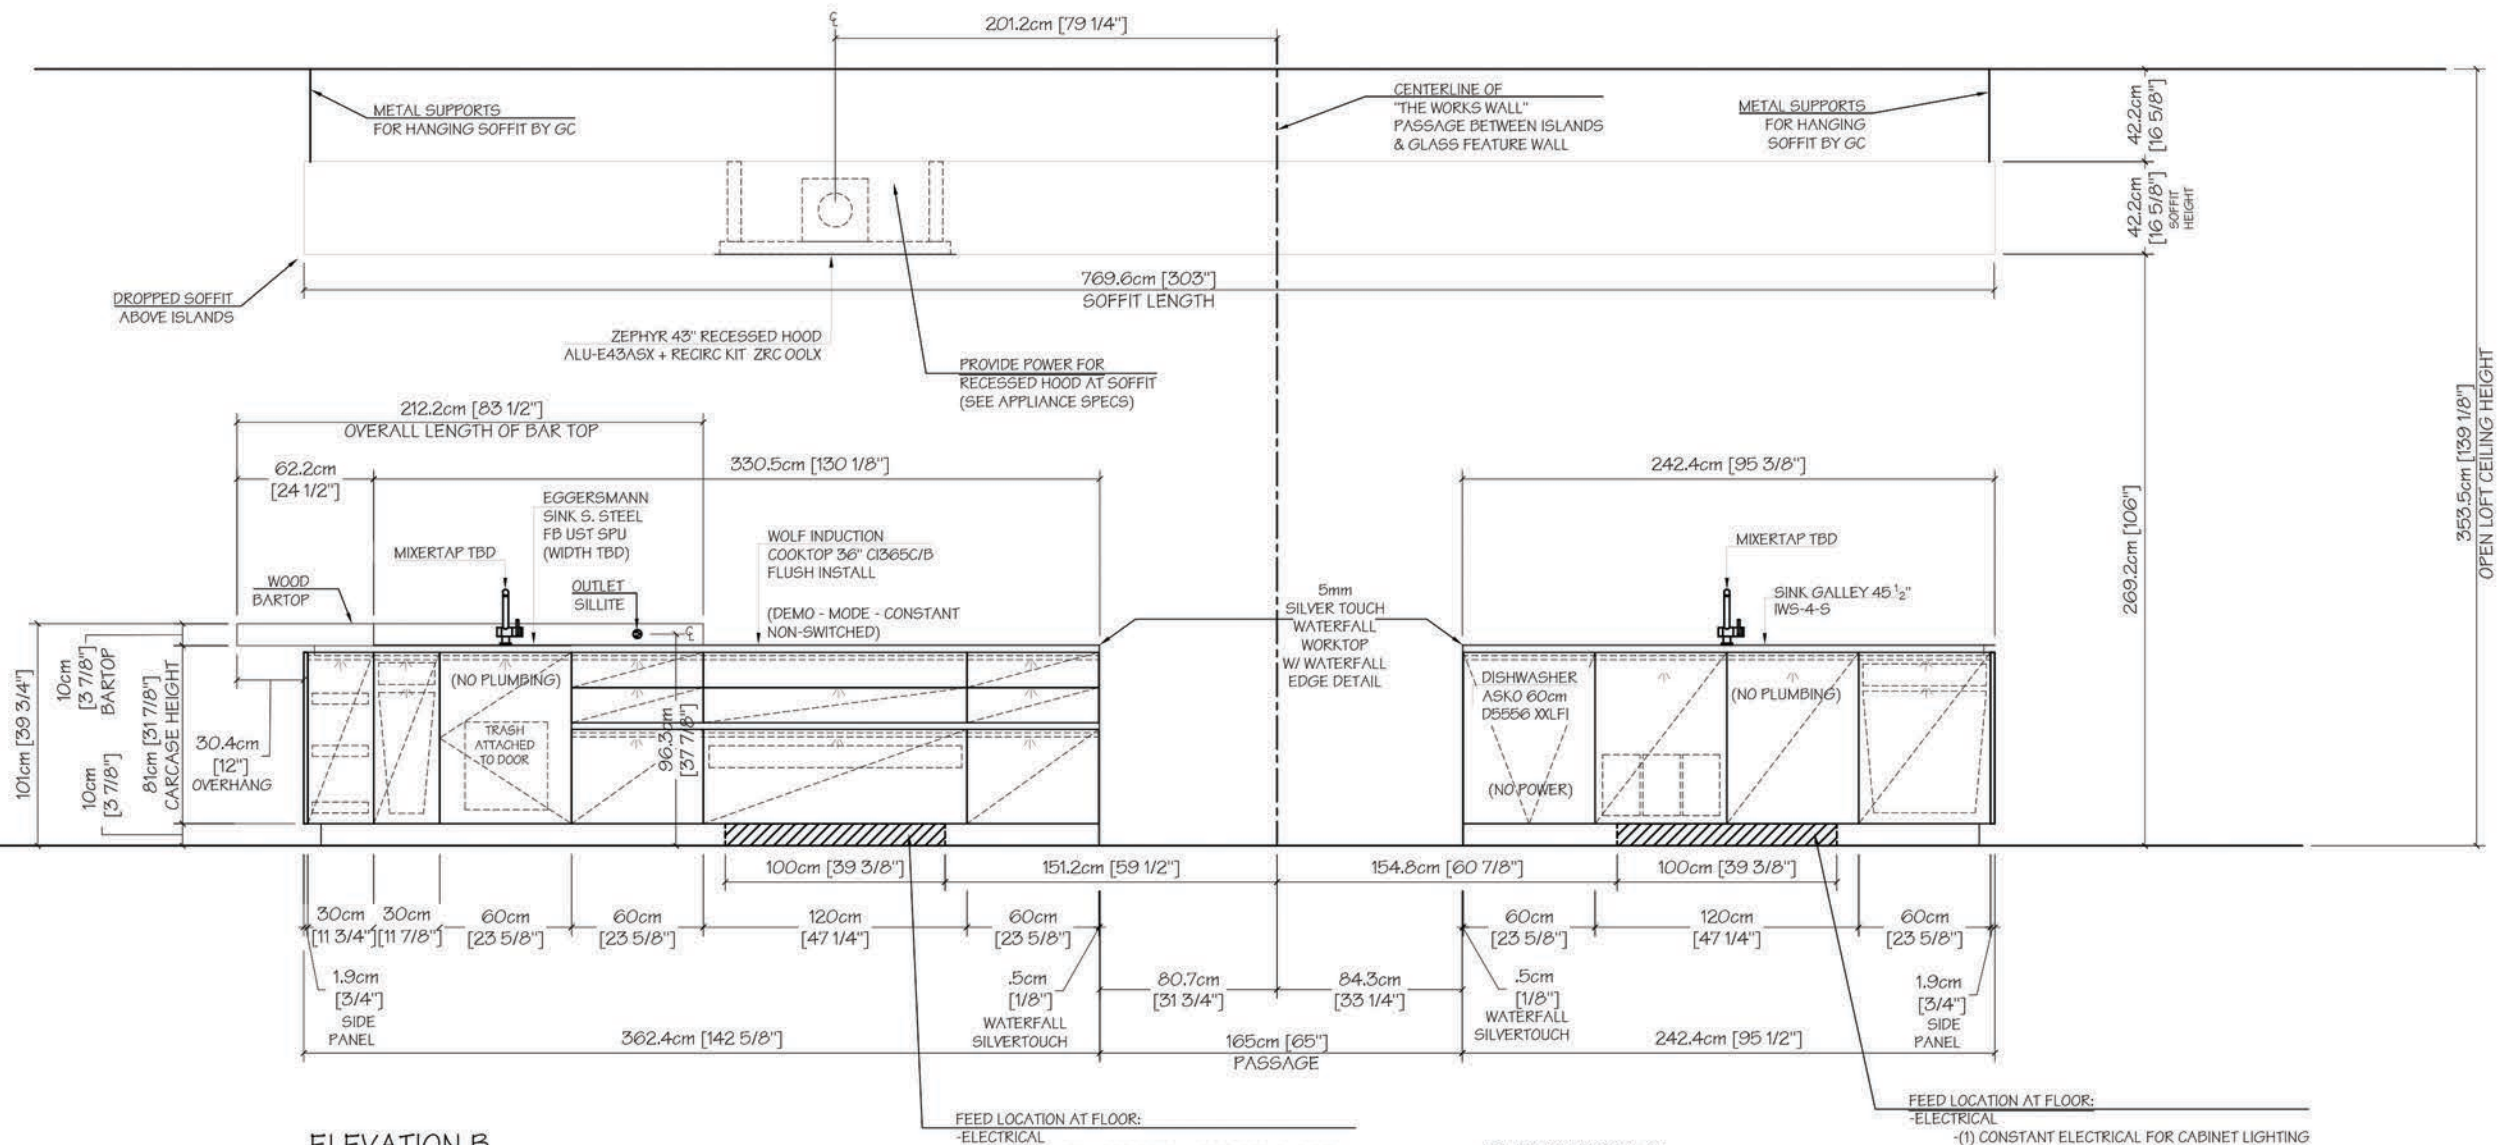

ELEVATION B
DISPLAY 4: COOKING ISLAND

SYSTEM: E:SIGN

FRONTS
RANGE: KARAT MATT
COLOR: 386 PEARL GREY
HANDLE: CHANNEL 2715 NANO GREY
SYSTEM DRAWERS: ALUMINUM
INNER DRAWERS: ASH - SOLID WOOD
INSERTS: ALUMINUM / ASH
PLINTH: 10cm ALUM STEEL FINISHED

SIDE PANELS:
RANGE: 19mm/ PASO
COLOR: 2715 NANO GREY

COUNTERTOPS:
TOP & WATERFALL: 5mm SS SILVERTOUCH
WOOD BARTOP: 10cm 3535 SMOKED OAK BRUSHED

ELEVATION C
DISPLAY 4: GALLEY SINK/ CLEAN-UP ISLAND

SYSTEM: E:SIGN

FRONTS
RANGE: KARAT MATT
COLOR: 386 PEARL GREY
HANDLE: CHANNEL 2715 NANO GREY
SYSTEM DRAWERS: ALUMINUM
INNER DRAWERS: ASH - SOLID WOOD
INSERTS: ALUMINUM / ASH
PLINTH: 10cm ALUM STEEL FINISHED

SIDE PANELS:
RANGE: 19mm/ PASO
COLOR: 2715 NANO GREY

COUNTERTOPS:
TOP & WATERFALL: 5mm SS SILVERTOUCH

FEED LOCATION AT FLOOR:
-ELECTRICAL
-(2) CONSTANT ELECTRICAL FOR BOCCI OUTLETS
-(1) CONSTANT ELECTRICAL FOR CABINET LIGHTING
-(1) CONSTANT FOR COOKTOP

FEED LOCATION AT FLOOR:
-ELECTRICAL
-(1) CONSTANT ELECTRICAL FOR CABINET LIGHTING

353.5cm [139 1/8"]
OPEN LOFT CEILING HEIGHT