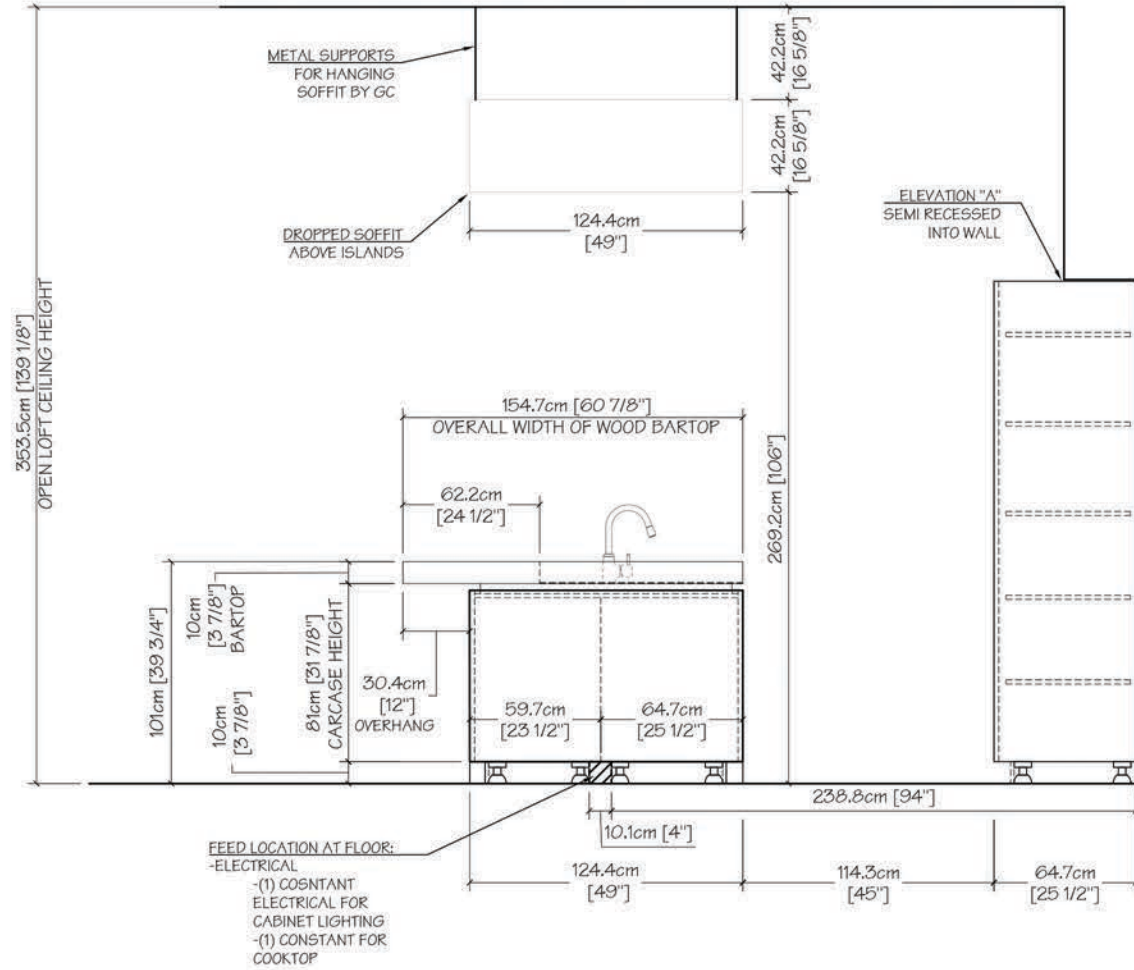

ELEVATION F
DISPLAY 4: BARTOP SIDE OF COOKING ISLAND

SYSTEM: E:SIGN

SIDE PANELS:
RANGE: 19mm/ PASO
COLOR: 2715 NANO GREY

COUNTERTOPS:
WOOD BARTOP: 10cm 3535 SMOKED OAK BRUSHED