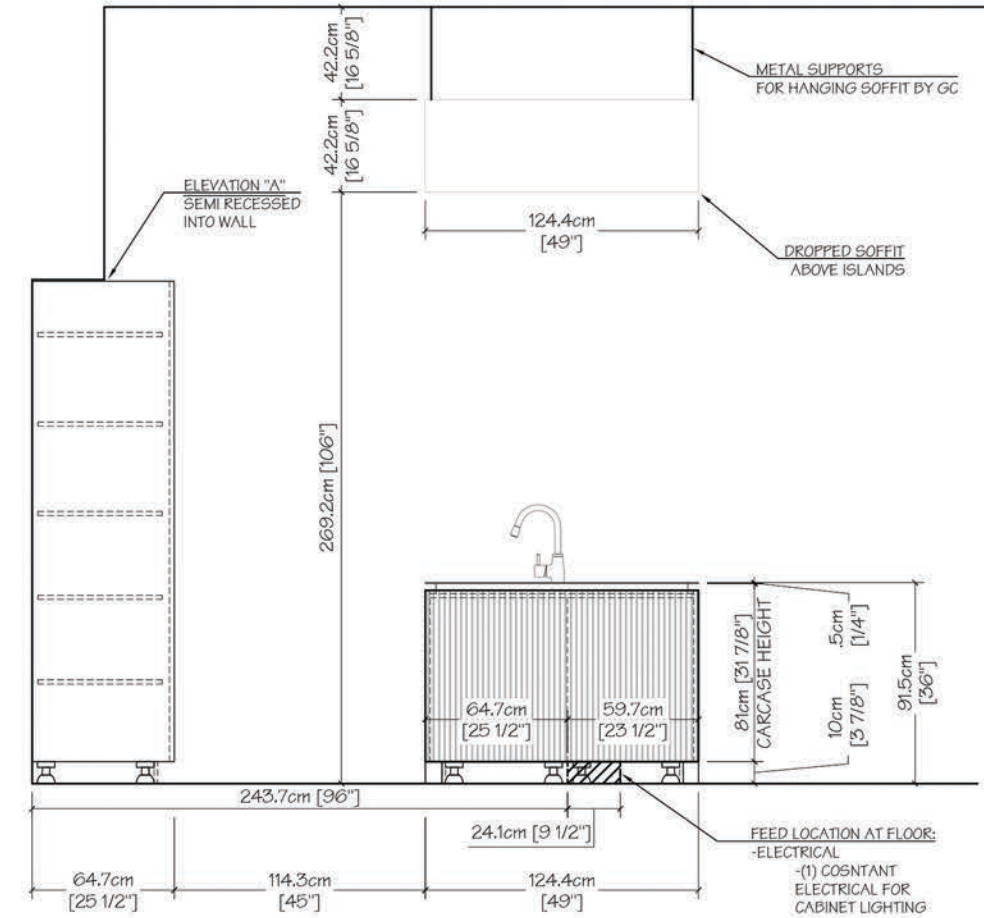

COUNTERTOPS:

TOP & WATERFALL: 5mm SS SILVERTOUCH
 WOOD BARTOP: 10cm 3535 SMOKED OAK
 BRUSHED

ELEVATION F
DISPLAY 4: BARTOP SIDE OF COOKING ISLAND

SYSTEM: E:SIGN

SIDE PANELS:
 RANGE: 19mm/ PASO
 COLOR: 2715 NANO GREY

COUNTERTOPS:
 WOOD BARTOP: 10cm 3535 SMOKED OAK BRUSHED

ELEVATION G
DISPLAY 4: SIDE OF GALLEY SINK ISLAND

SYSTEM: E:SIGN

SIDE PANELS:
 RANGE: LOCARNO
 COLOR: LACQUERED LIGHT GREY MATCHING 2715

COUNTERTOPS:
 TOP: 5mm SS SILVERTOUCH