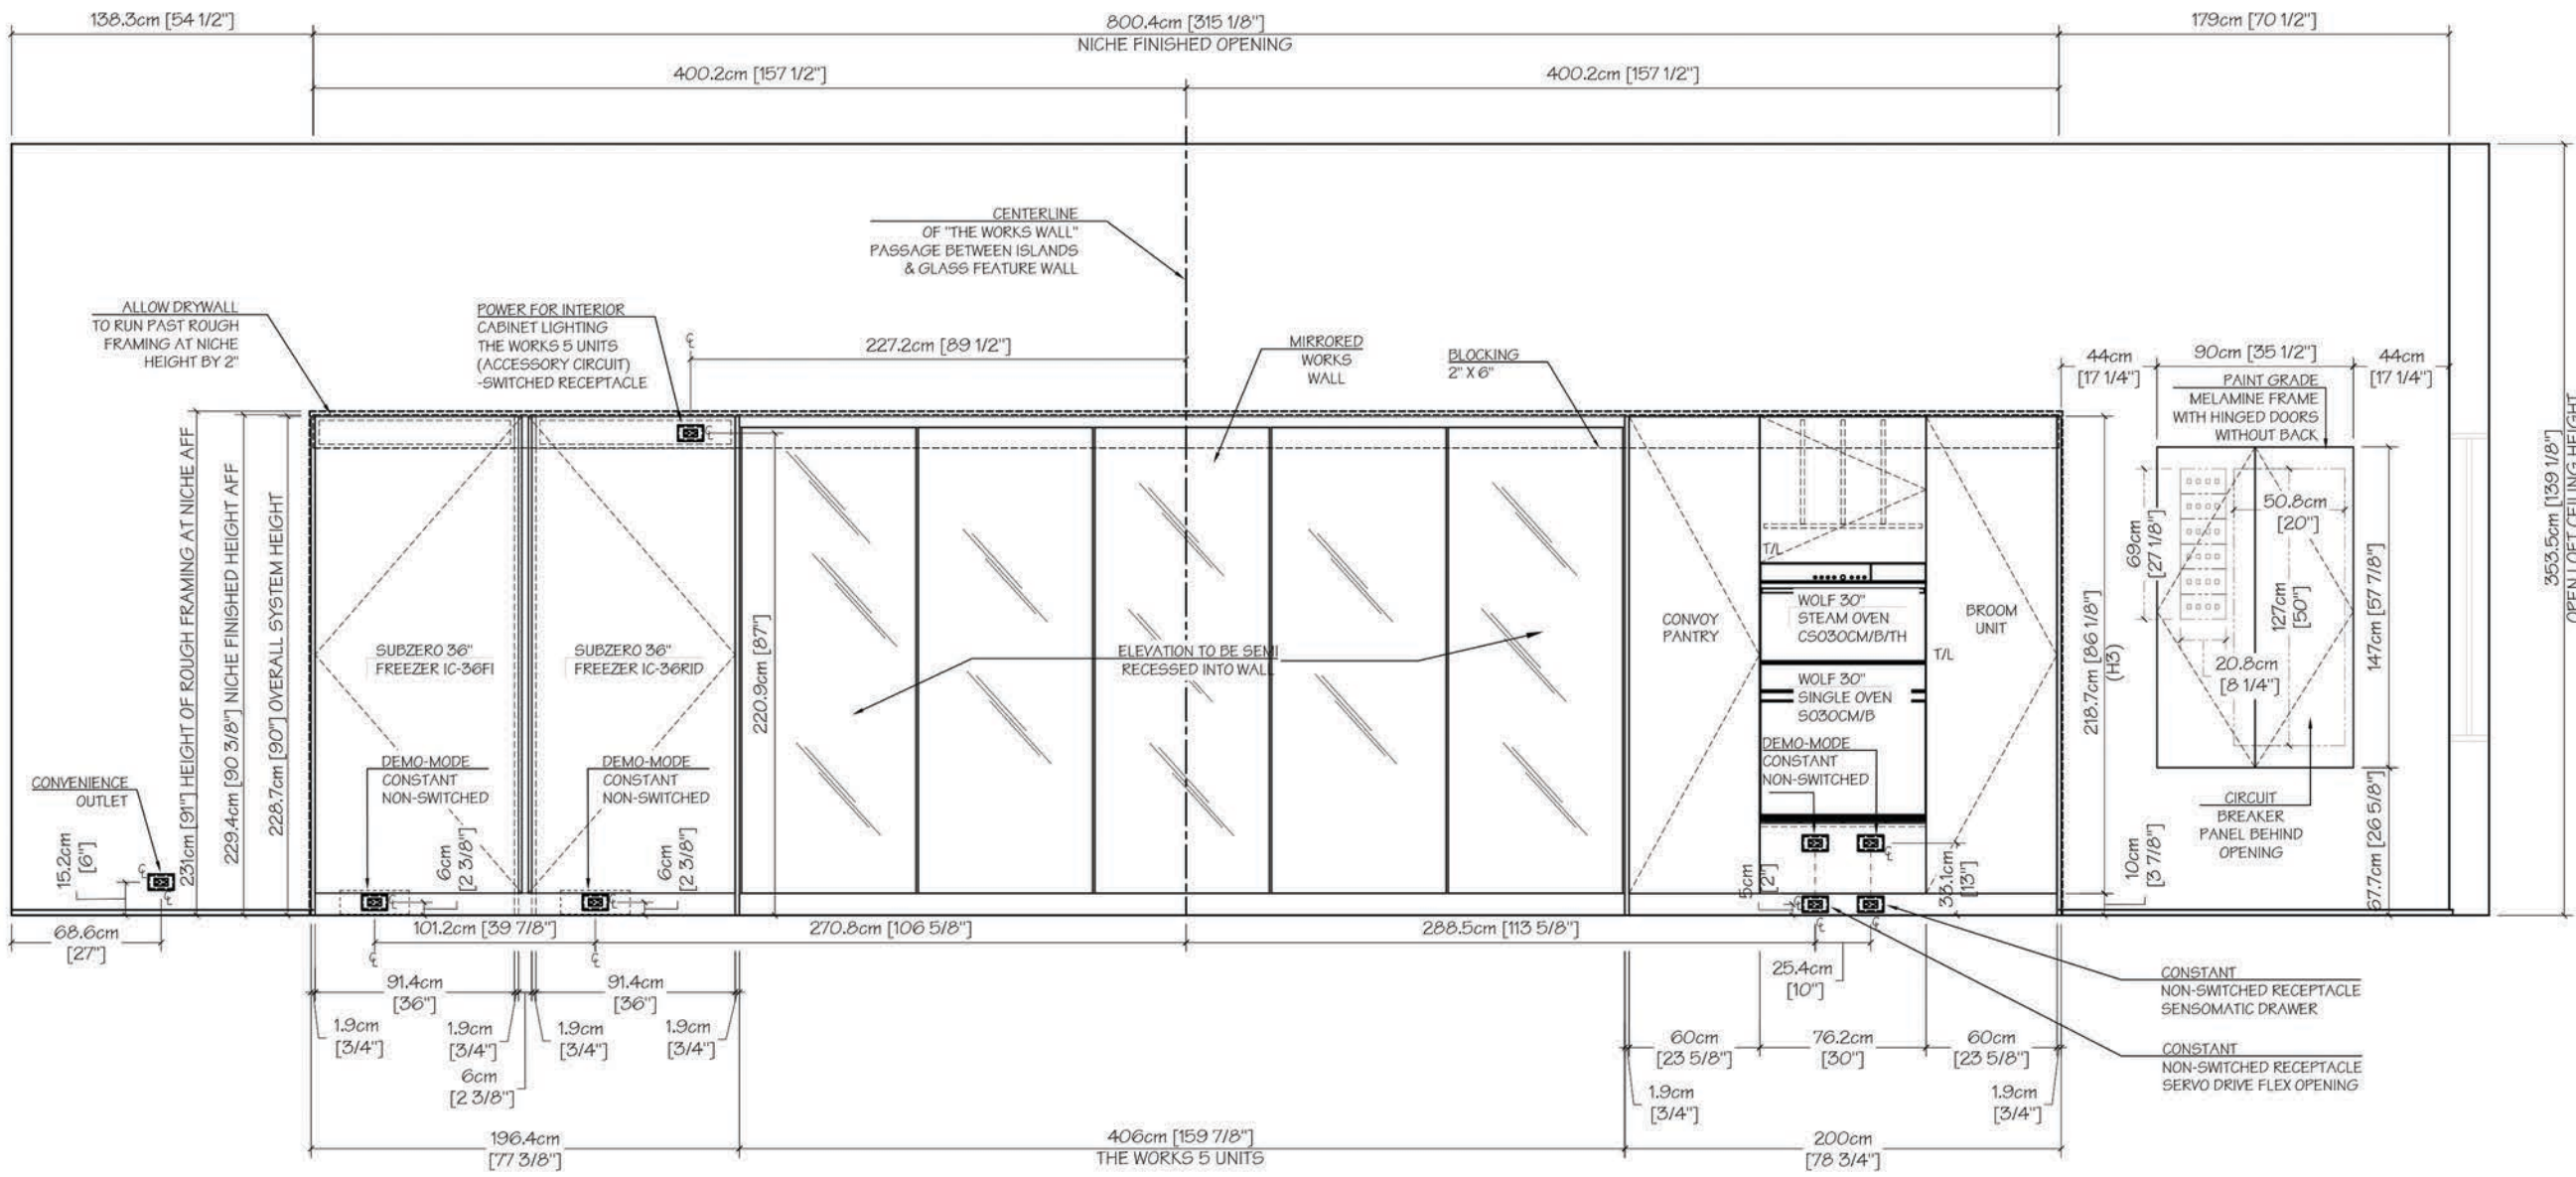

FEED LOCATION AT FLOOR:
-ELECTRICAL

FEED LOCATION AT FLOOR:
-ELECTRICAL

E:SIGN ISLAND
FLOATING
SOFFIT ABOVE

E:SIGN ISLAND

DISPLAY 4

114.3cm [45"]

124.4cm [49"]

ELEVATION A

DISPLAY 4: REFRIGERATION, STORAGE WALL & OVENS-PANTRY

REFRIGERATION
SYSTEM: E:SIGN / H3

FRONTS
RANGE: PASO
COLOR: 2712 NANO BLACK
HANDLE: VERTICAL CHANNEL
PLINTH: 10cm 2712 NANO BLACK

SIDE PANELS:
RANGE: 19mm / PASO
COLOR: 2712 NANO BLACK