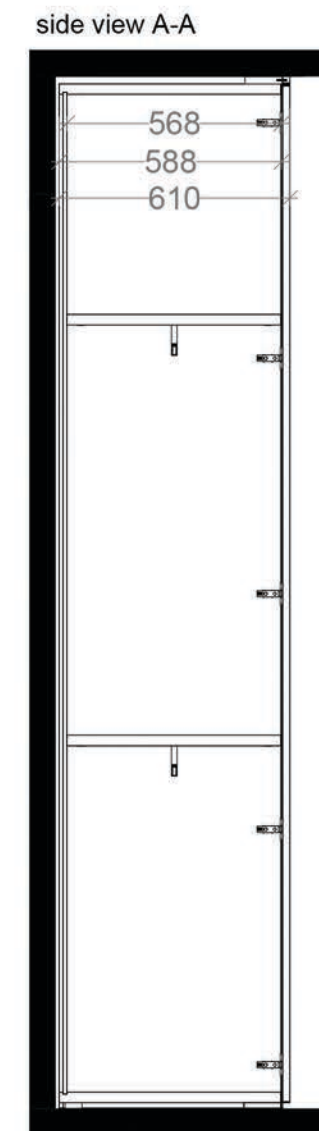

2692

953
1055

504 504 504 504

568
588
610

568
588
610

488
125
410
200
200

ground view A

983 983

610
588
568

10
620
10

- shelving system S28
- finish: decor lindberg oak R20021 ML
- clothing rail: squared classic bronze anodized
- door:
 - front: decor lindberg oak R20021 ML
 - handle: S44
 - support: classic bronze
 - handle: eco leather skai sotega smoke F5070835
- drawer:
 - box: decor lindberg oak R20021 ML
 - front: decor lindberg oak R20021 ML
- triple drillings