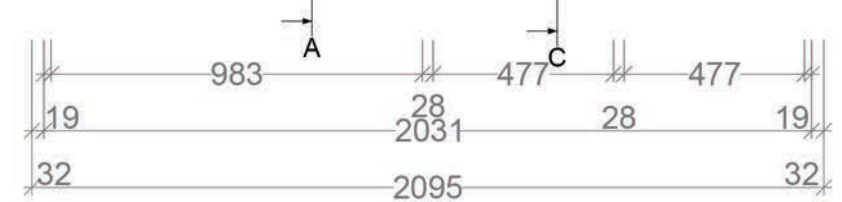

2692

953
1055

504 504 504 504

568
588
610

568
588
610

488
125
410
200
200

ground view A

983 983

610
588
568

10
620
10

- shelving system S28
- finish: decor lindberg oak R20021 ML
- clothing rail: squared classic bronze anodized
- door:
 - front: decor lindberg oak R20021 ML
 - handle: S44
 - support: classic bronze
 - handle: eco leather skai sotega smoke F5070835
- drawer:
 - box: decor lindberg oak R20021 ML
 - front: decor lindberg oak R20021 ML
- triple drillings