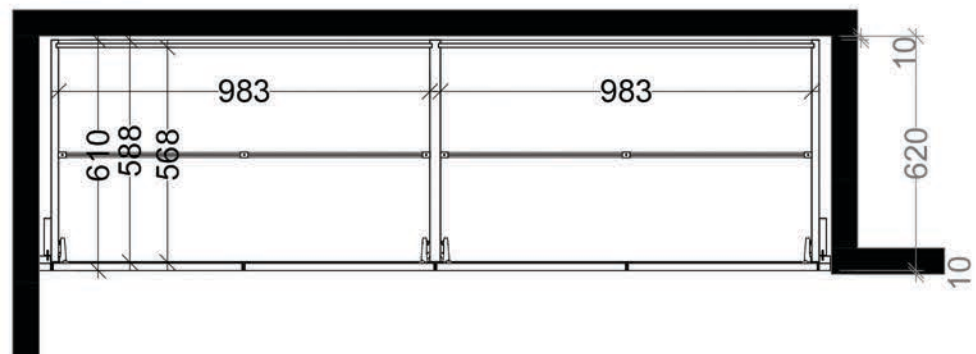

2692

953
1055

504 504 504 504

568
588
610

568
588
610

488
125
410
200
200

ground view A

983 983

610
588
568

10
620
10

- shelving system S28
- finish: decor lindberg oak R20021 ML
- clothing rail: squared classic bronze anodized
- door:
 - front: decor lindberg oak R20021 ML
 - handle: S44
 - support: classic bronze
 - handle: eco leather skai sotega smoke F5070835
- drawer:
 - box: decor lindberg oak R20021 ML
 - front: decor lindberg oak R20021 ML
- triple drillings