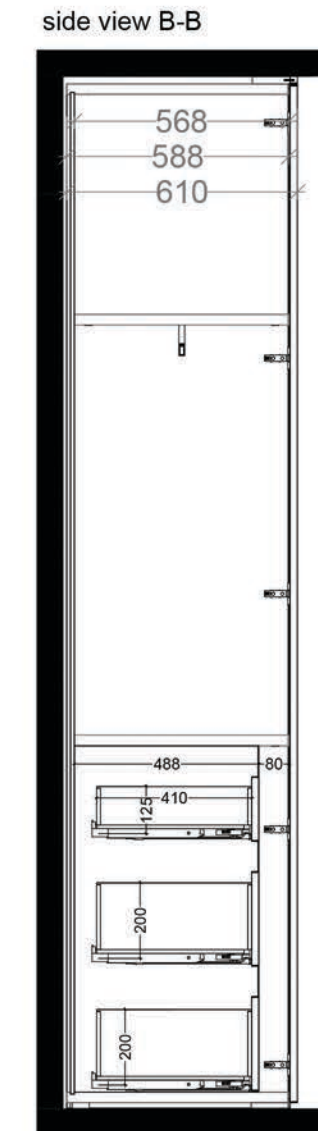

2692

953
1055

504 504 504 504

568
588
610

568
588
610

488
125
410
200
200

ground view A

983 983

610
588
568

10
620
10

- shelving system S28
- finish: decor lindberg oak R20021 ML
- clothing rail: squared classic bronze anodized
- door:
 - front: decor lindberg oak R20021 ML
 - handle: S44
 - support: classic bronze
 - handle: eco leather skai sotega smoke F5070835
- drawer:
 - box: decor lindberg oak R20021 ML
 - front: decor lindberg oak R20021 ML
- triple drillings