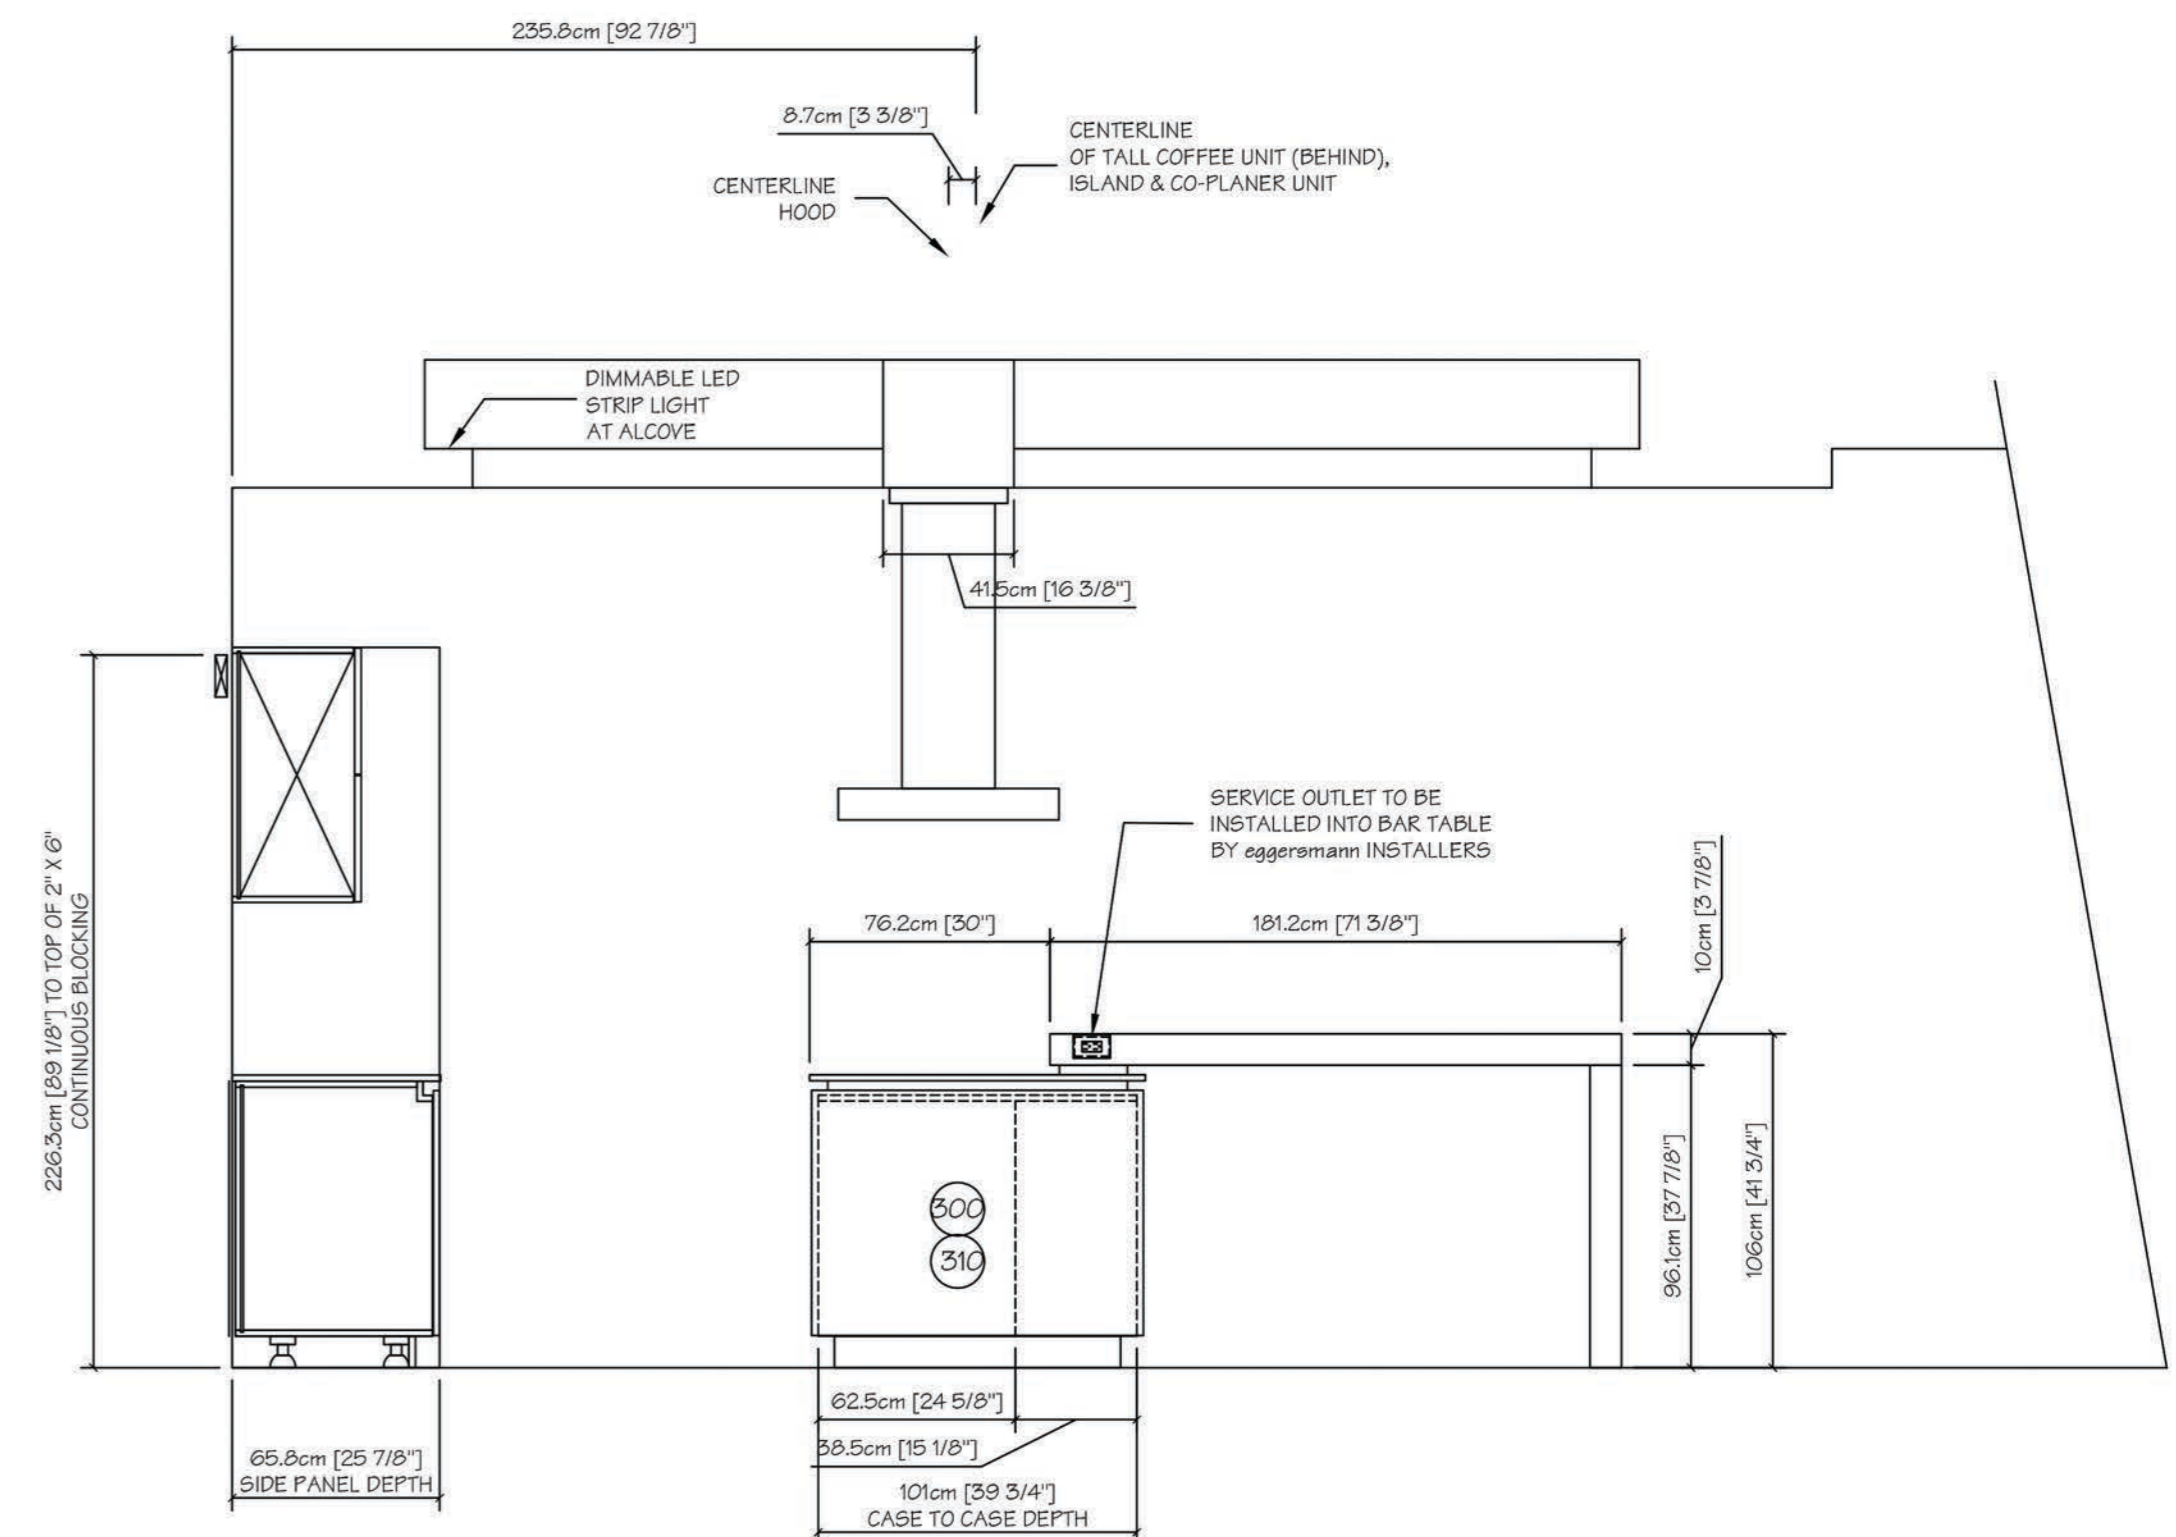

ELEVATION A

DISPLAY 6: OVEN, COFFEE & PANTRY WALL

SYSTEM: 3.0/ H3
 FRONTS: VANCOUVER PG-3/ VERTICAL
 RANGE: 3518 CORE ASH BRUSHED
 HANDLE: KE/ TOUCH
 PLINTH: 10CM/ ANODIZED ALUMINUM
 SIDE PANELS: VANCOUVER PG-3/ VERTICAL
 COLOR: 3518 CORE ASH BRUSHED

ELEVATION D

DISPLAY 6: ISLAND SIDE

SYSTEM: ESIGN
FRONTS: TO BE DETERMINED
RANGE: 123 TO BE DETERMINED
COLOR: TO BE DETERMINED
REVEAL: TBD
PLINTH: 10CM/ 123 TBD
SIDE PANELS: 19mm/ TBD
RANGE: 19mm/ TBD
COLOR: TBD
BARTABLE: TO BE DETERMINED
RANGE: 123 TBD
COLOR: TBD

ELEVATION C

DISPLAY 6: ISLAND COOKING SIDE

SYSTEM: ESIGN
FRONTS: TO BE DETERMINED
RANGE: 123 TO BE DETERMINED
COLOR: TO BE DETERMINED
REVEAL: TBD
PLINTH: 10CM/ 123 TBD
SIDE PANELS: 19mm/ TBD
RANGE: 19mm/ TBD
COLOR: TBD