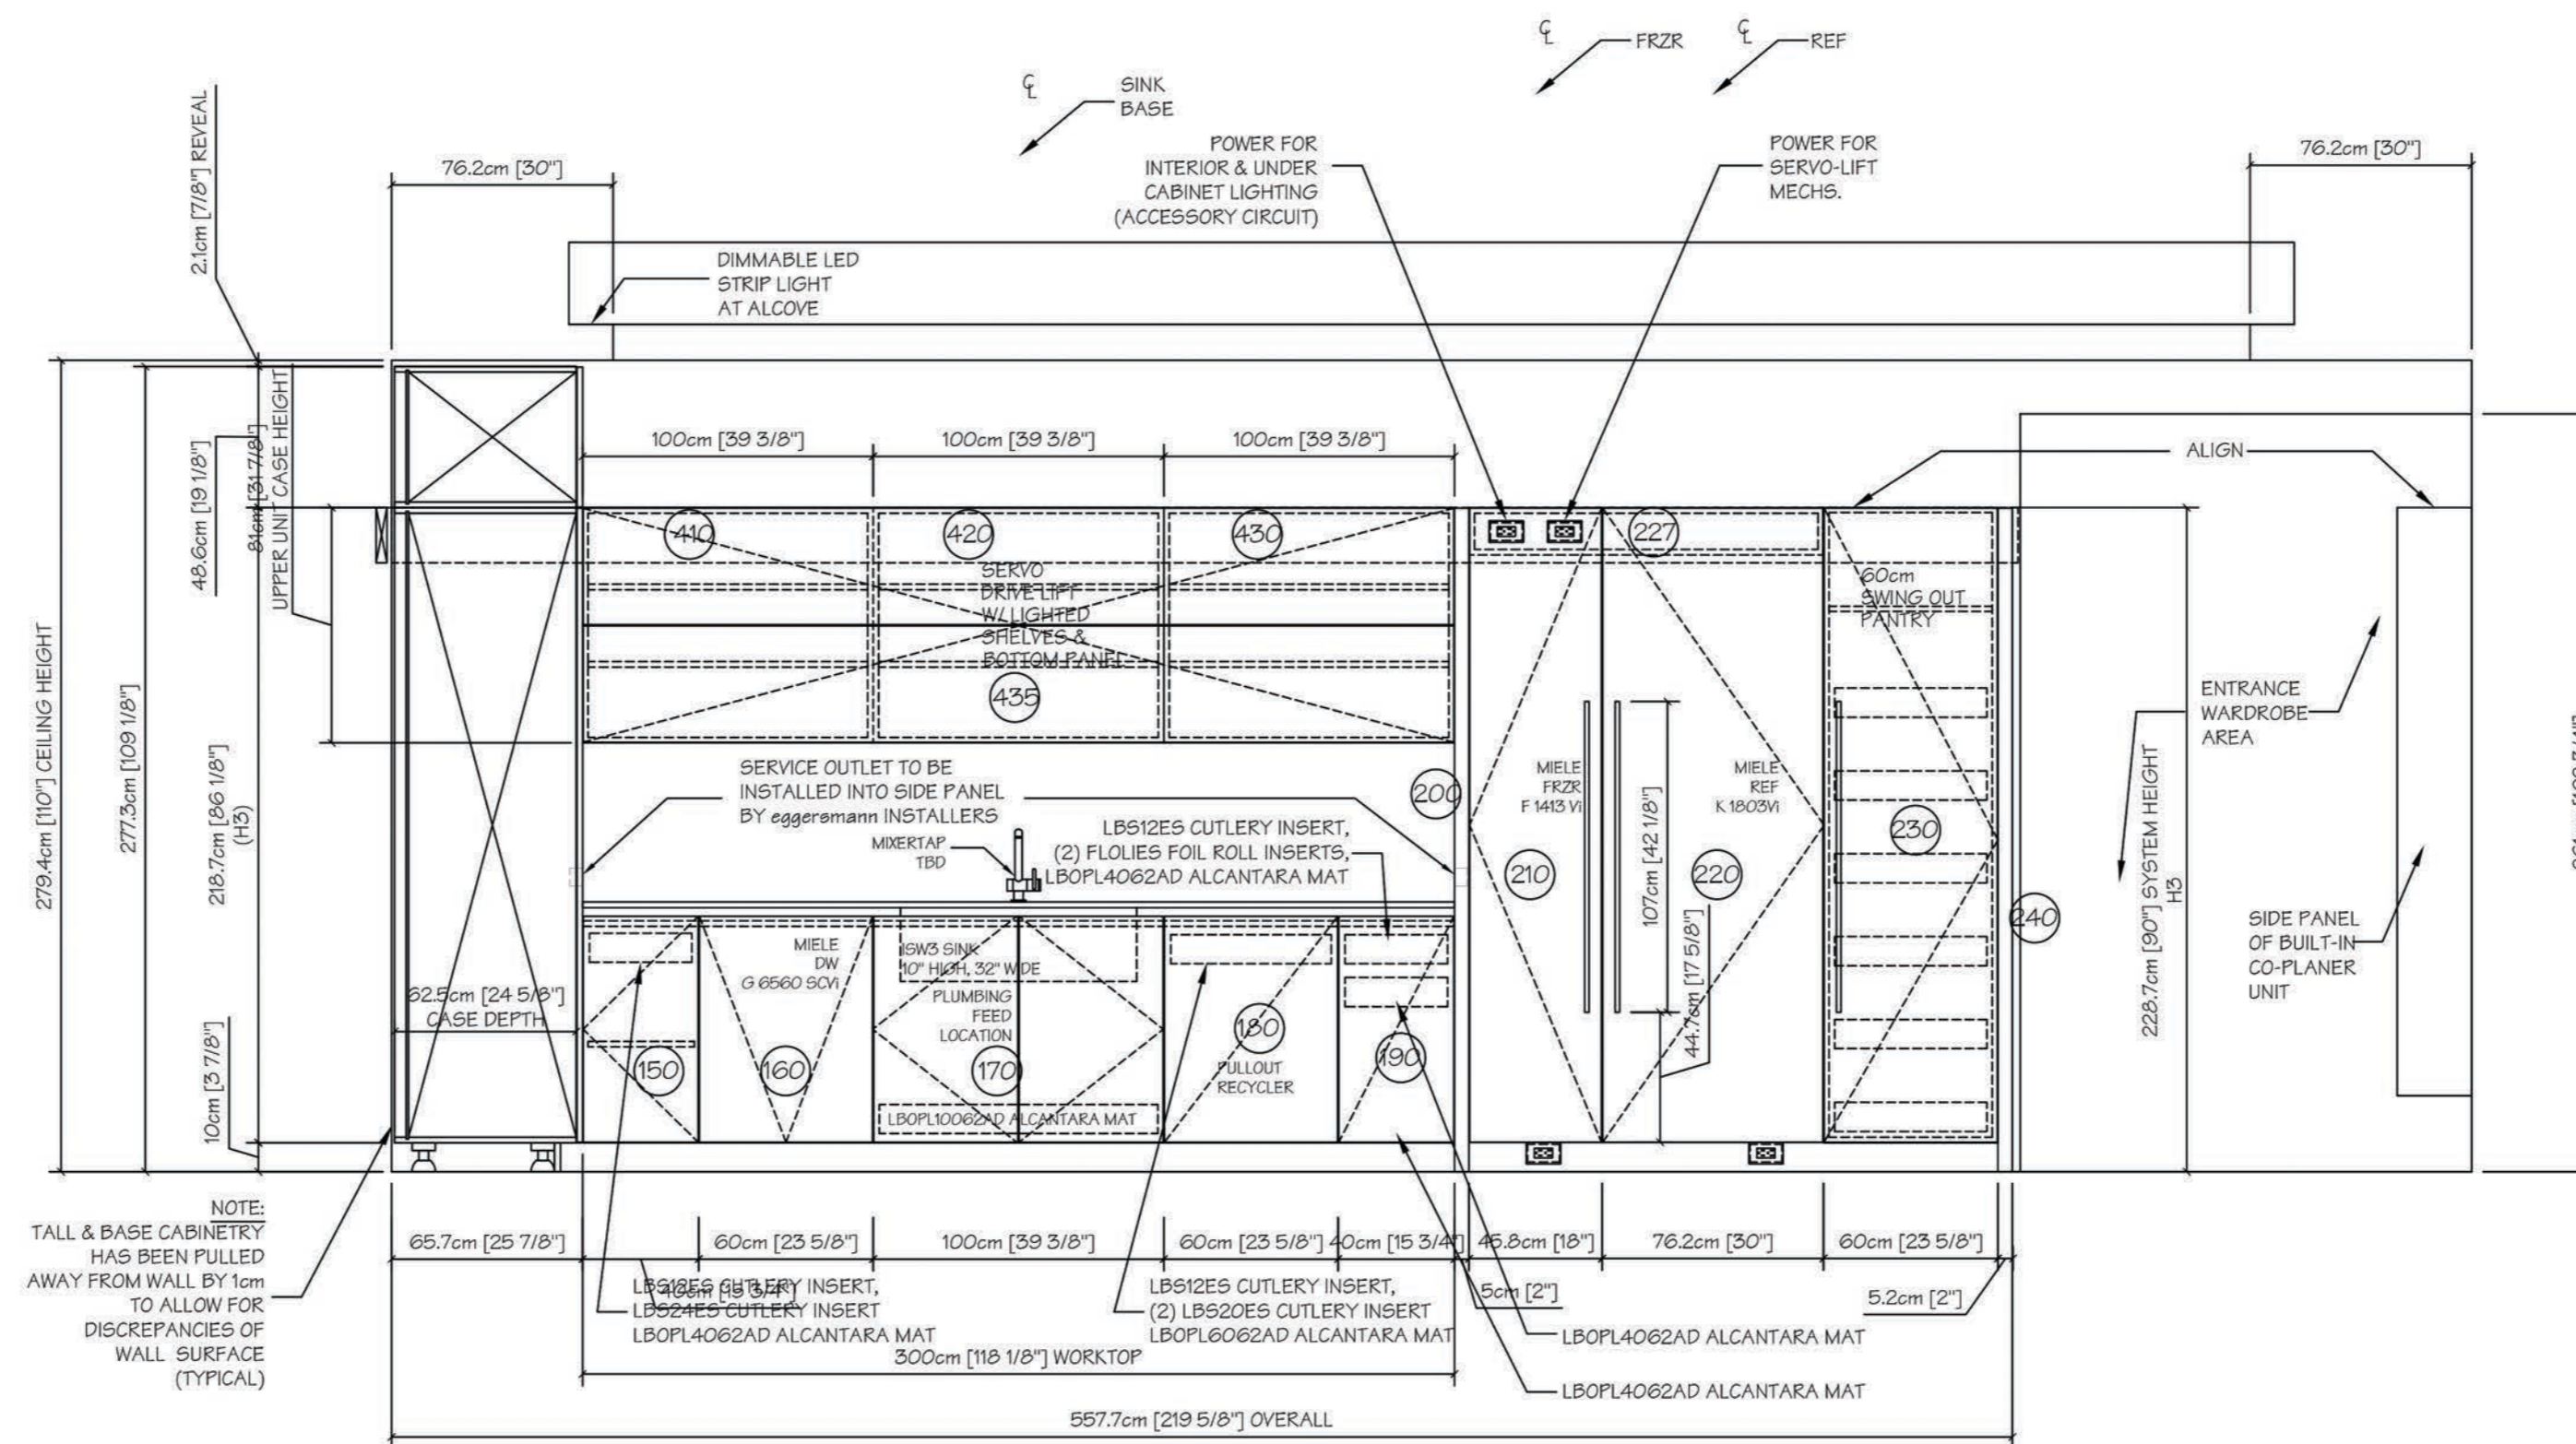

ELEVATION A

DISPLAY 6: OVEN, COFFEE & PANTRY WALL

SYSTEM: 3.0/ H3
 FRONTS: VANCOUVER PG-3/ VERTICAL
 RANGE: 3518 CORE ASH BRUSHED
 HANDLE: KE/ TOUCH
 PLINTH: 10CM/ ANODIZED ALUMINUM
 SIDE PANELS: VANCOUVER PG-3/ VERTICAL
 COLOR: 3518 CORE ASH BRUSHED

ELEVATION B

DISPLAY 6: SINK & REF-FRZR WALL

SYSTEM: E5IGN/ H3
 WALL FRONTS: GLASS SANTINATO
 RANGE: 123 TO BE DETERMINED
 CONCEALING PANELS: 19mm/ TBD
 RANGES: 19mm/ TBD
 COLOR: TBD

SYSTEM: E5IGN/ H3
 BASE FRONTS: TO BE DETERMINED
 RANGE: 123 TO BE DETERMINED
 REVEAL: TBD
 PLINTH: 10CM/ 123 TBD
 RANGES: 19mm/ TBD
 COLOR: TBD

SYSTEM: 3.0/ H3
 FRONTS: VANCOUVER
 RANGE: 3518 CORE ASH BRUSHED
 HANDLE: KE (AS PER ELEVATIONS)
 PLINTH: 10CM/ 123 TBD
 SIDE PANELS: 50mm/ TBD
 COLOR: TBD

ELEVATION E

DISPLAY 6: ISLAND SERVING SIDE

SYSTEM: ESIGN
FRONTS: TO BE DETERMINED
RANGE: 123 TO BE DETERMINED
COLOR: TO BE DETERMINED
REVEAL: TBD
PLINTH: 10CM/ 123 TBD
SIDE PANELS: 19mm/ TBD
RANGE: 19mm/ TBD
COLOR: TBD

ELEVATION C

DISPLAY 6: ISLAND COOKING SIDE

SYSTEM: ESIGN
FRONTS: TO BE DETERMINED
RANGE: 123 TO BE DETERMINED
COLOR: TO BE DETERMINED
REVEAL: TBD
PLINTH: 10CM/ 123 TBD
SIDE PANELS: 19mm/ TBD
RANGE: 19mm/ TBD
COLOR: TBD