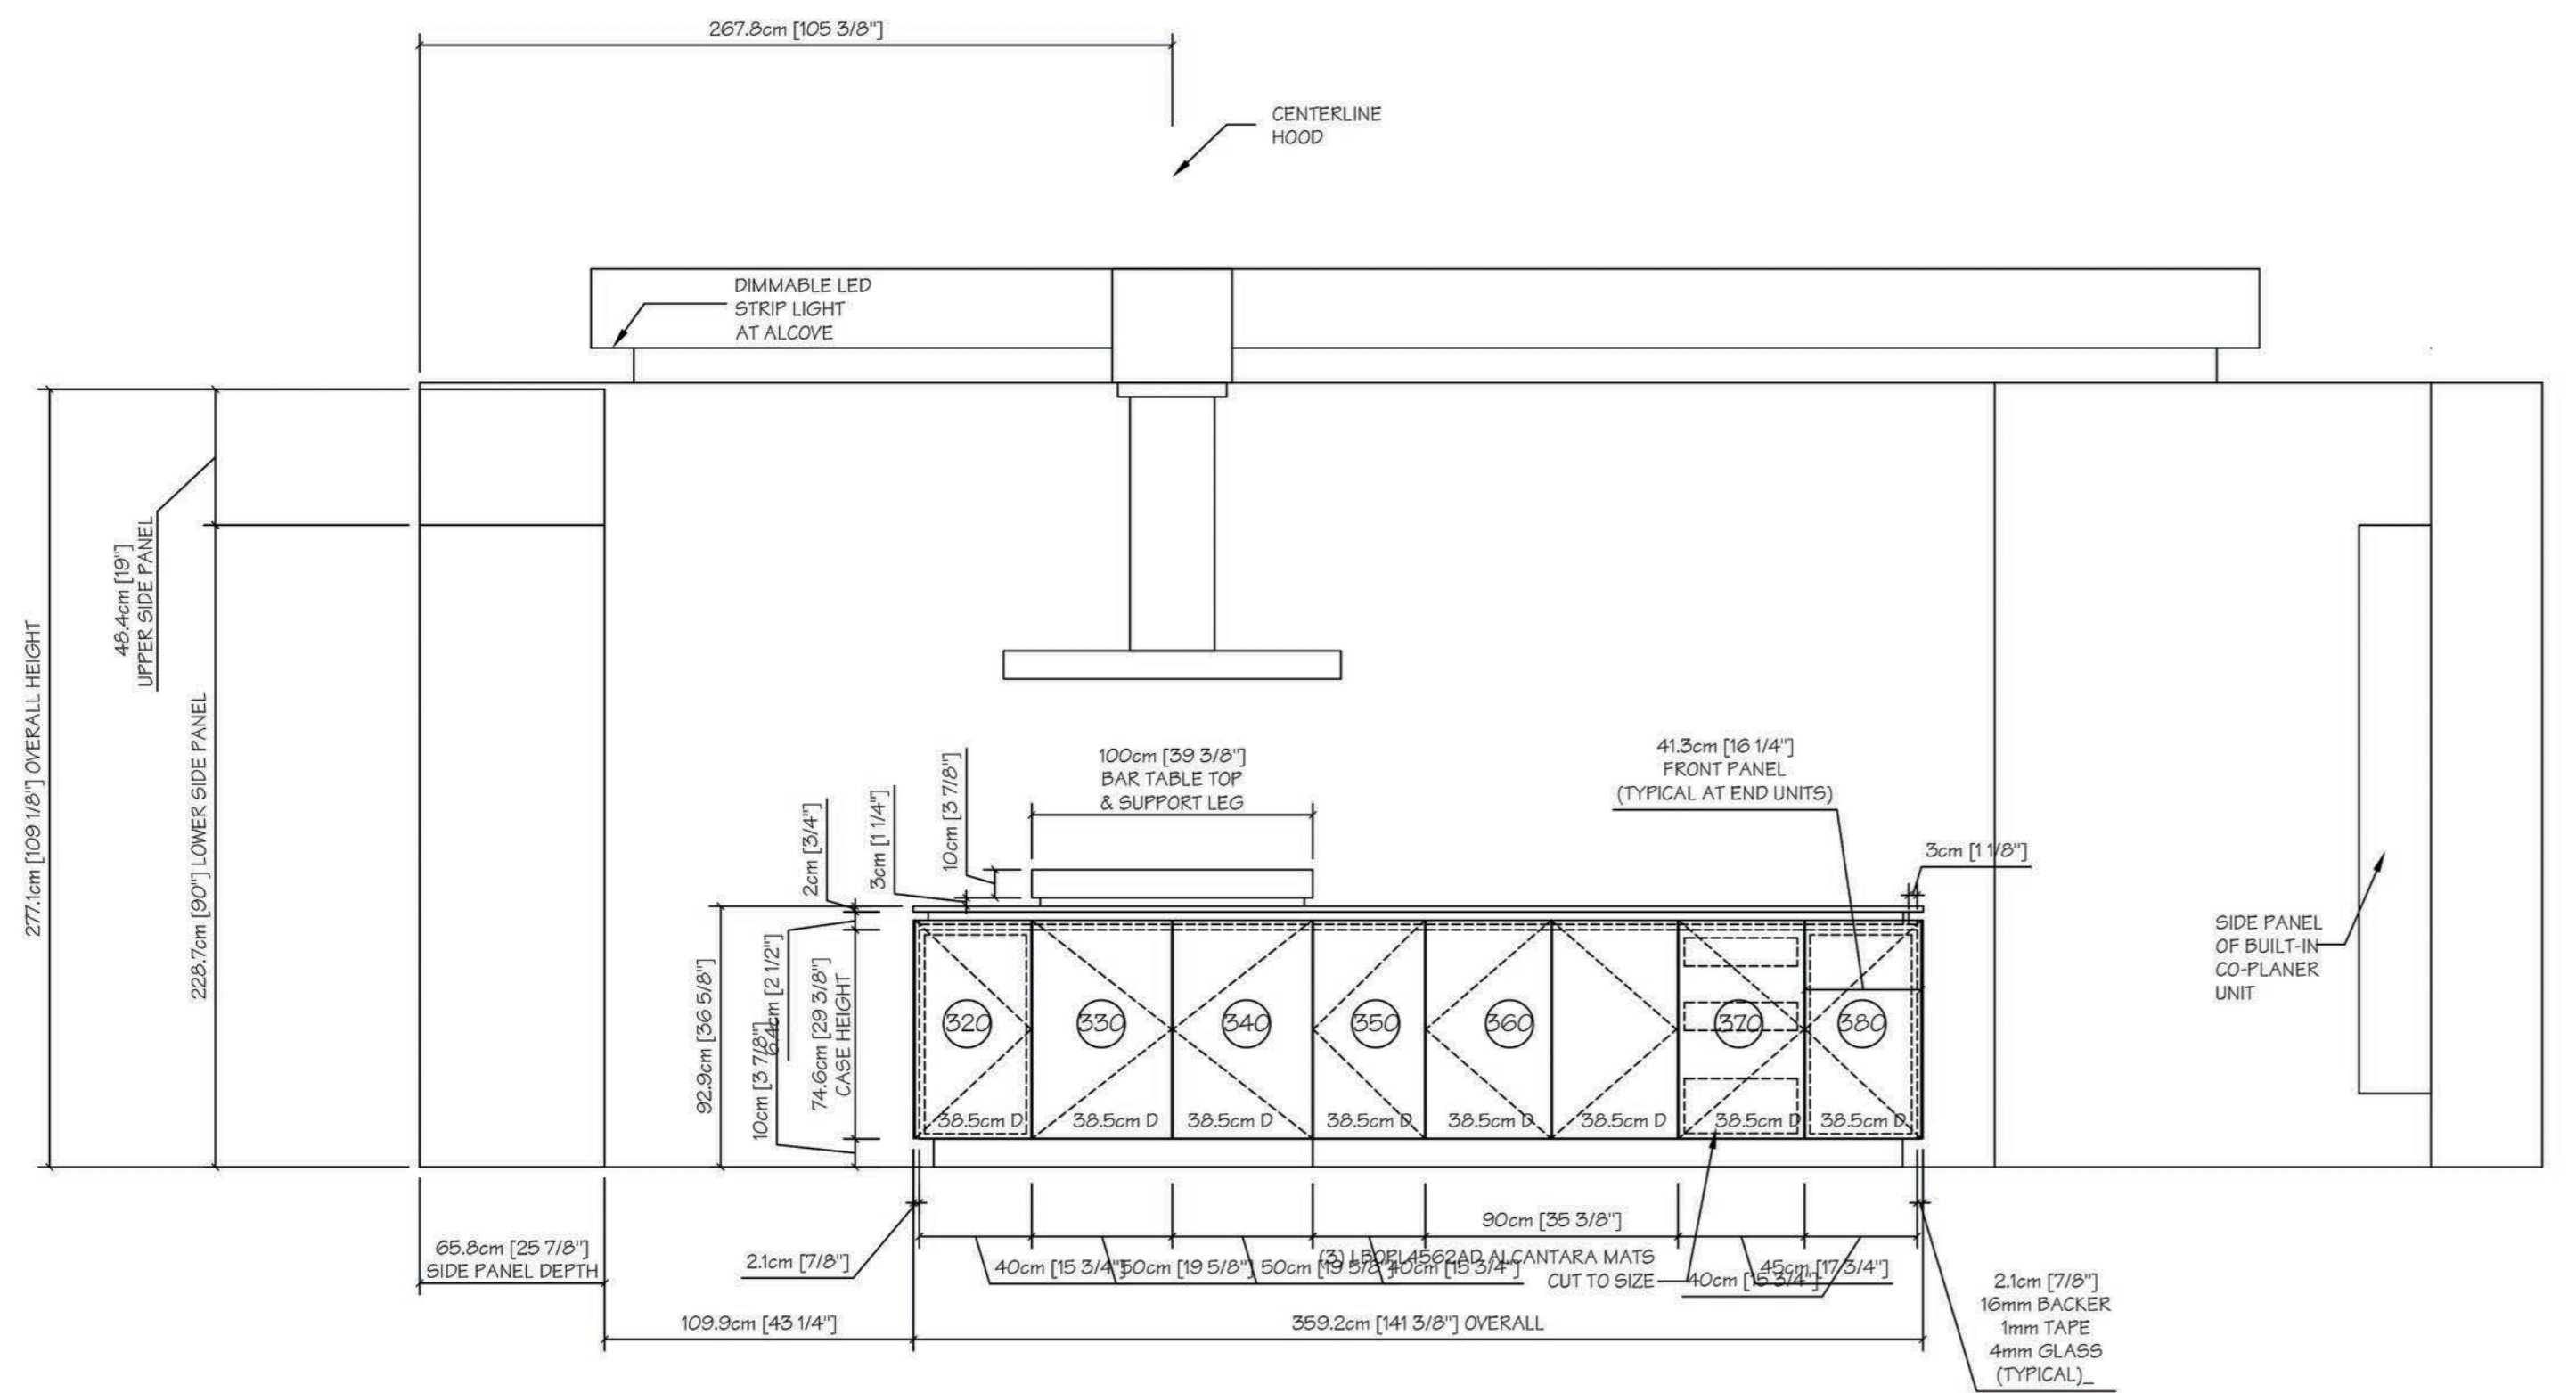

ELEVATION A

DISPLAY 6: OVEN, COFFEE & PANTRY WALL

SYSTEM: 3.0/ H3
 FRONTS: VANCOUVER PG-3/ VERTICAL
 RANGE: 3518 CORE ASH BRUSHED
 HANDLE: KE/ TOUCH
 PLINTH: 10CM/ ANODIZED ALUMINUM
 SIDE PANELS: VANCOUVER PG-3/ VERTICAL
 COLOR: 3518 CORE ASH BRUSHED

ELEVATION B

DISPLAY 6: SINK & REF-FRZR WALL

SYSTEM: E5IGN/ H3
 WALL FRONTS: GLASS SANTINATO
 RANGE: 123 TO BE DETERMINED
 CONCEALING PANELS: 19mm/ TBD
 RANGES: 19mm/ TBD
 COLOR: TBD

SYSTEM: E5IGN/ H3
 BASE FRONTS: TO BE DETERMINED
 RANGE: 123 TO BE DETERMINED
 REVEAL: TBD
 PLINTH: 10CM/ 123 TBD
 RANGES: 19mm/ TBD
 COLOR: TBD

SYSTEM: 3.0/ H3
 FRONTS: VANCOUVER
 RANGE: 3518 CORE ASH BRUSHED
 HANDLE: KE (AS PER ELEVATIONS)
 PLINTH: 10CM/ 123 TBD
 SIDE PANELS: 50mm/ TBD
 COLOR: TBD

ELEVATION E

DISPLAY 6: ISLAND SERVING SIDE

SYSTEM: ESIGN
FRONTS: TO BE DETERMINED
RANGE: 123 TO BE DETERMINED
COLOR: TO BE DETERMINED
REVEAL: TBD
PLINTH: 10CM/ 123 TBD
SIDE PANELS: 19mm/ TBD
RANGE: 19mm/ TBD
COLOR: TBD

ELEVATION C

DISPLAY 6: ISLAND COOKING SIDE

SYSTEM: ESIGN
FRONTS: TO BE DETERMINED
RANGE: 123 TO BE DETERMINED
COLOR: TO BE DETERMINED
REVEAL: TBD
PLINTH: 10CM/ 123 TBD
SIDE PANELS: 19mm/ TBD
RANGE: 19mm/ TBD
COLOR: TBD