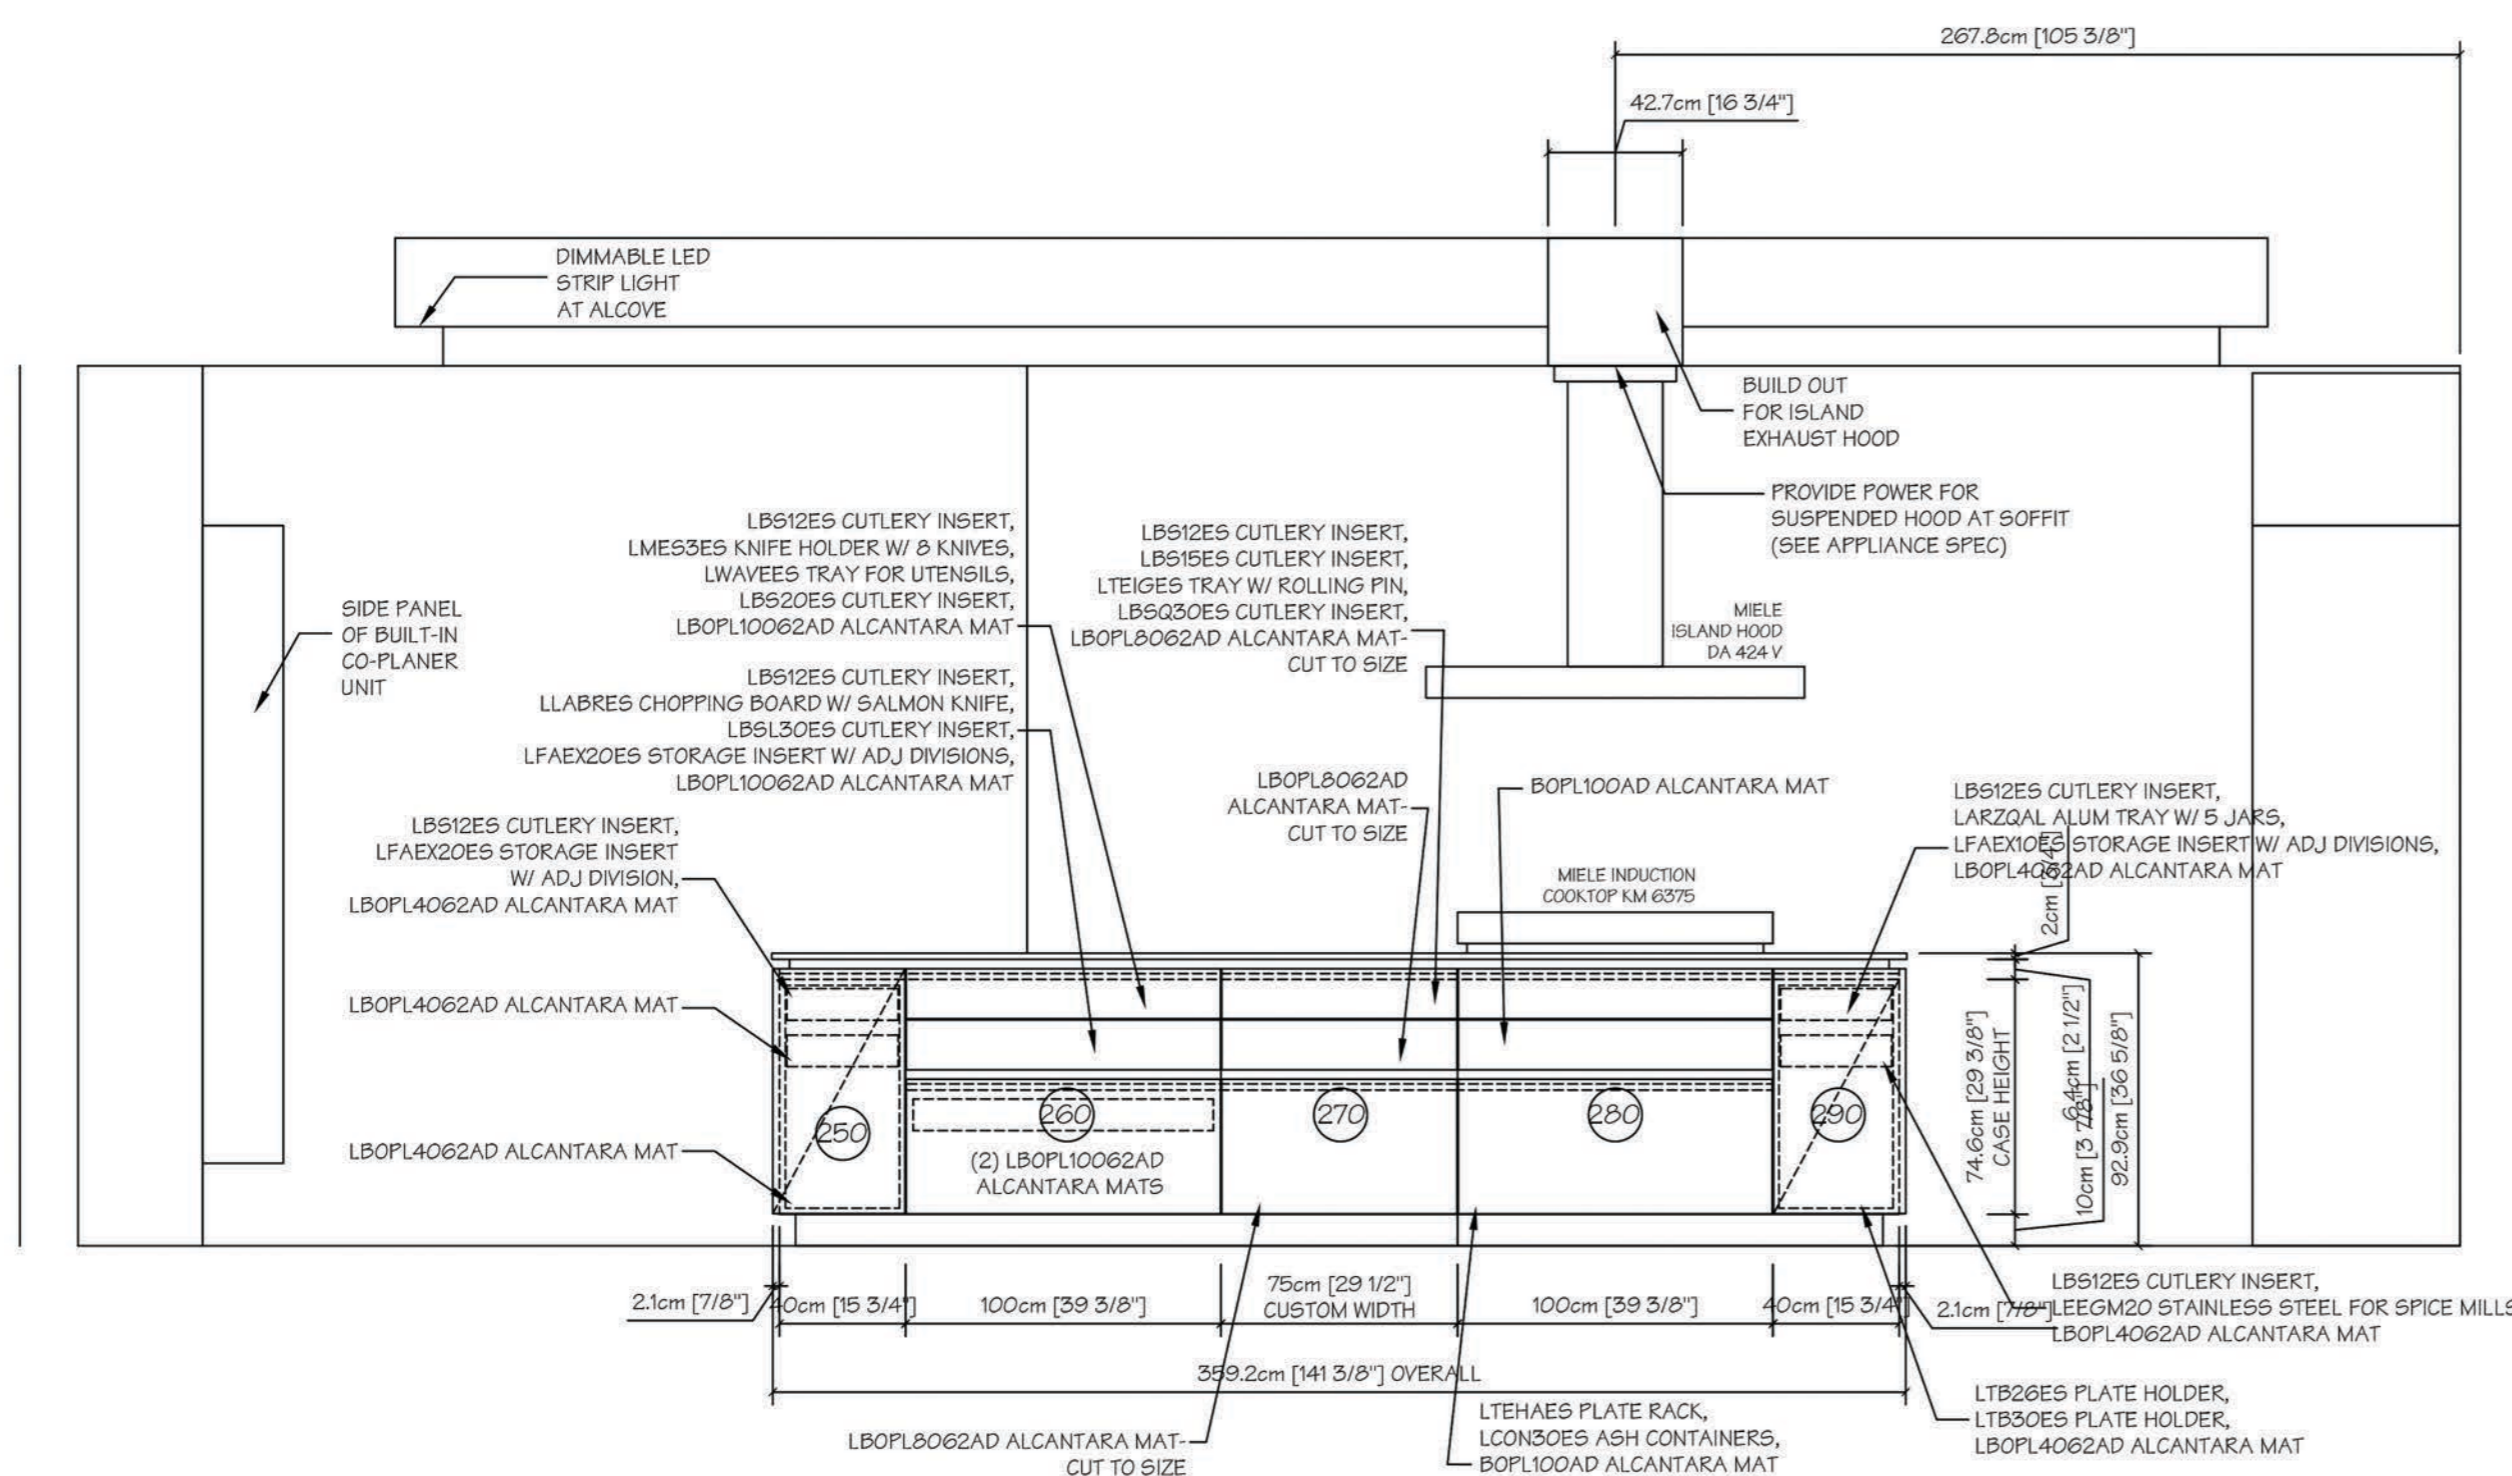

ELEVATION A

DISPLAY 6: OVEN, COFFEE & PANTRY WALL

SYSTEM: 3.0/ H3
 FRONTS: VANCOUVER PG-3/ VERTICAL
 RANGE: 3518 CORE ASH BRUSHED
 HANDLE: KE/ TOUCH
 PLINTH: 10CM/ ANODIZED ALUMINUM
 SIDE PANELS: VANCOUVER PG-3/ VERTICAL
 COLOR: 3518 CORE ASH BRUSHED

SYSTEM: 3.0/ H3
 FRONTS: VANCOUVER
 RANGE: 3518 CORE ASH BRUSHED
 HANDLE: KE (AS PER ELEVATIONS)
 PLINTH: 10CM/ 123 TBD
 SIDE PANELS: 50mm/ TBD
 COLOR: TBD

ELEVATION E

DISPLAY 6: ISLAND SERVING SIDE

SYSTEM: ESIGN
FRONTS: TO BE DETERMINED
RANGE: 123 TO BE DETERMINED
COLOR: TO BE DETERMINED
REVEAL: TBD
PLINTH: 10CM/ 123 TBD
SIDE PANELS: 19mm/ TBD
RANGE: 19mm/ TBD
COLOR: TBD

ELEVATION D

DISPLAY 6: ISLAND SIDE

SYSTEM: ESIGN
FRONTS: TO BE DETERMINED
RANGE: 123 TO BE DETERMINED
COLOR: TO BE DETERMINED
REVEAL: TBD
PLINTH: 10CM/ 123 TBD
SIDE PANELS: 19mm/ TBD
RANGE: 19mm/ TBD
COLOR: TBD
BARTABLE: TO BE DETERMINED
RANGE: 123 TBD
COLOR: TBD

ELEVATION C

DISPLAY 6: ISLAND COOKING SIDE

SYSTEM: ESIGN
FRONTS: TO BE DETERMINED
RANGE: 123 TO BE DETERMINED
COLOR: TO BE DETERMINED
REVEAL: TBD
PLINTH: 10CM/ 123 TBD
SIDE PANELS: 19mm/ TBD
RANGE: 19mm/ TBD
COLOR: TBD