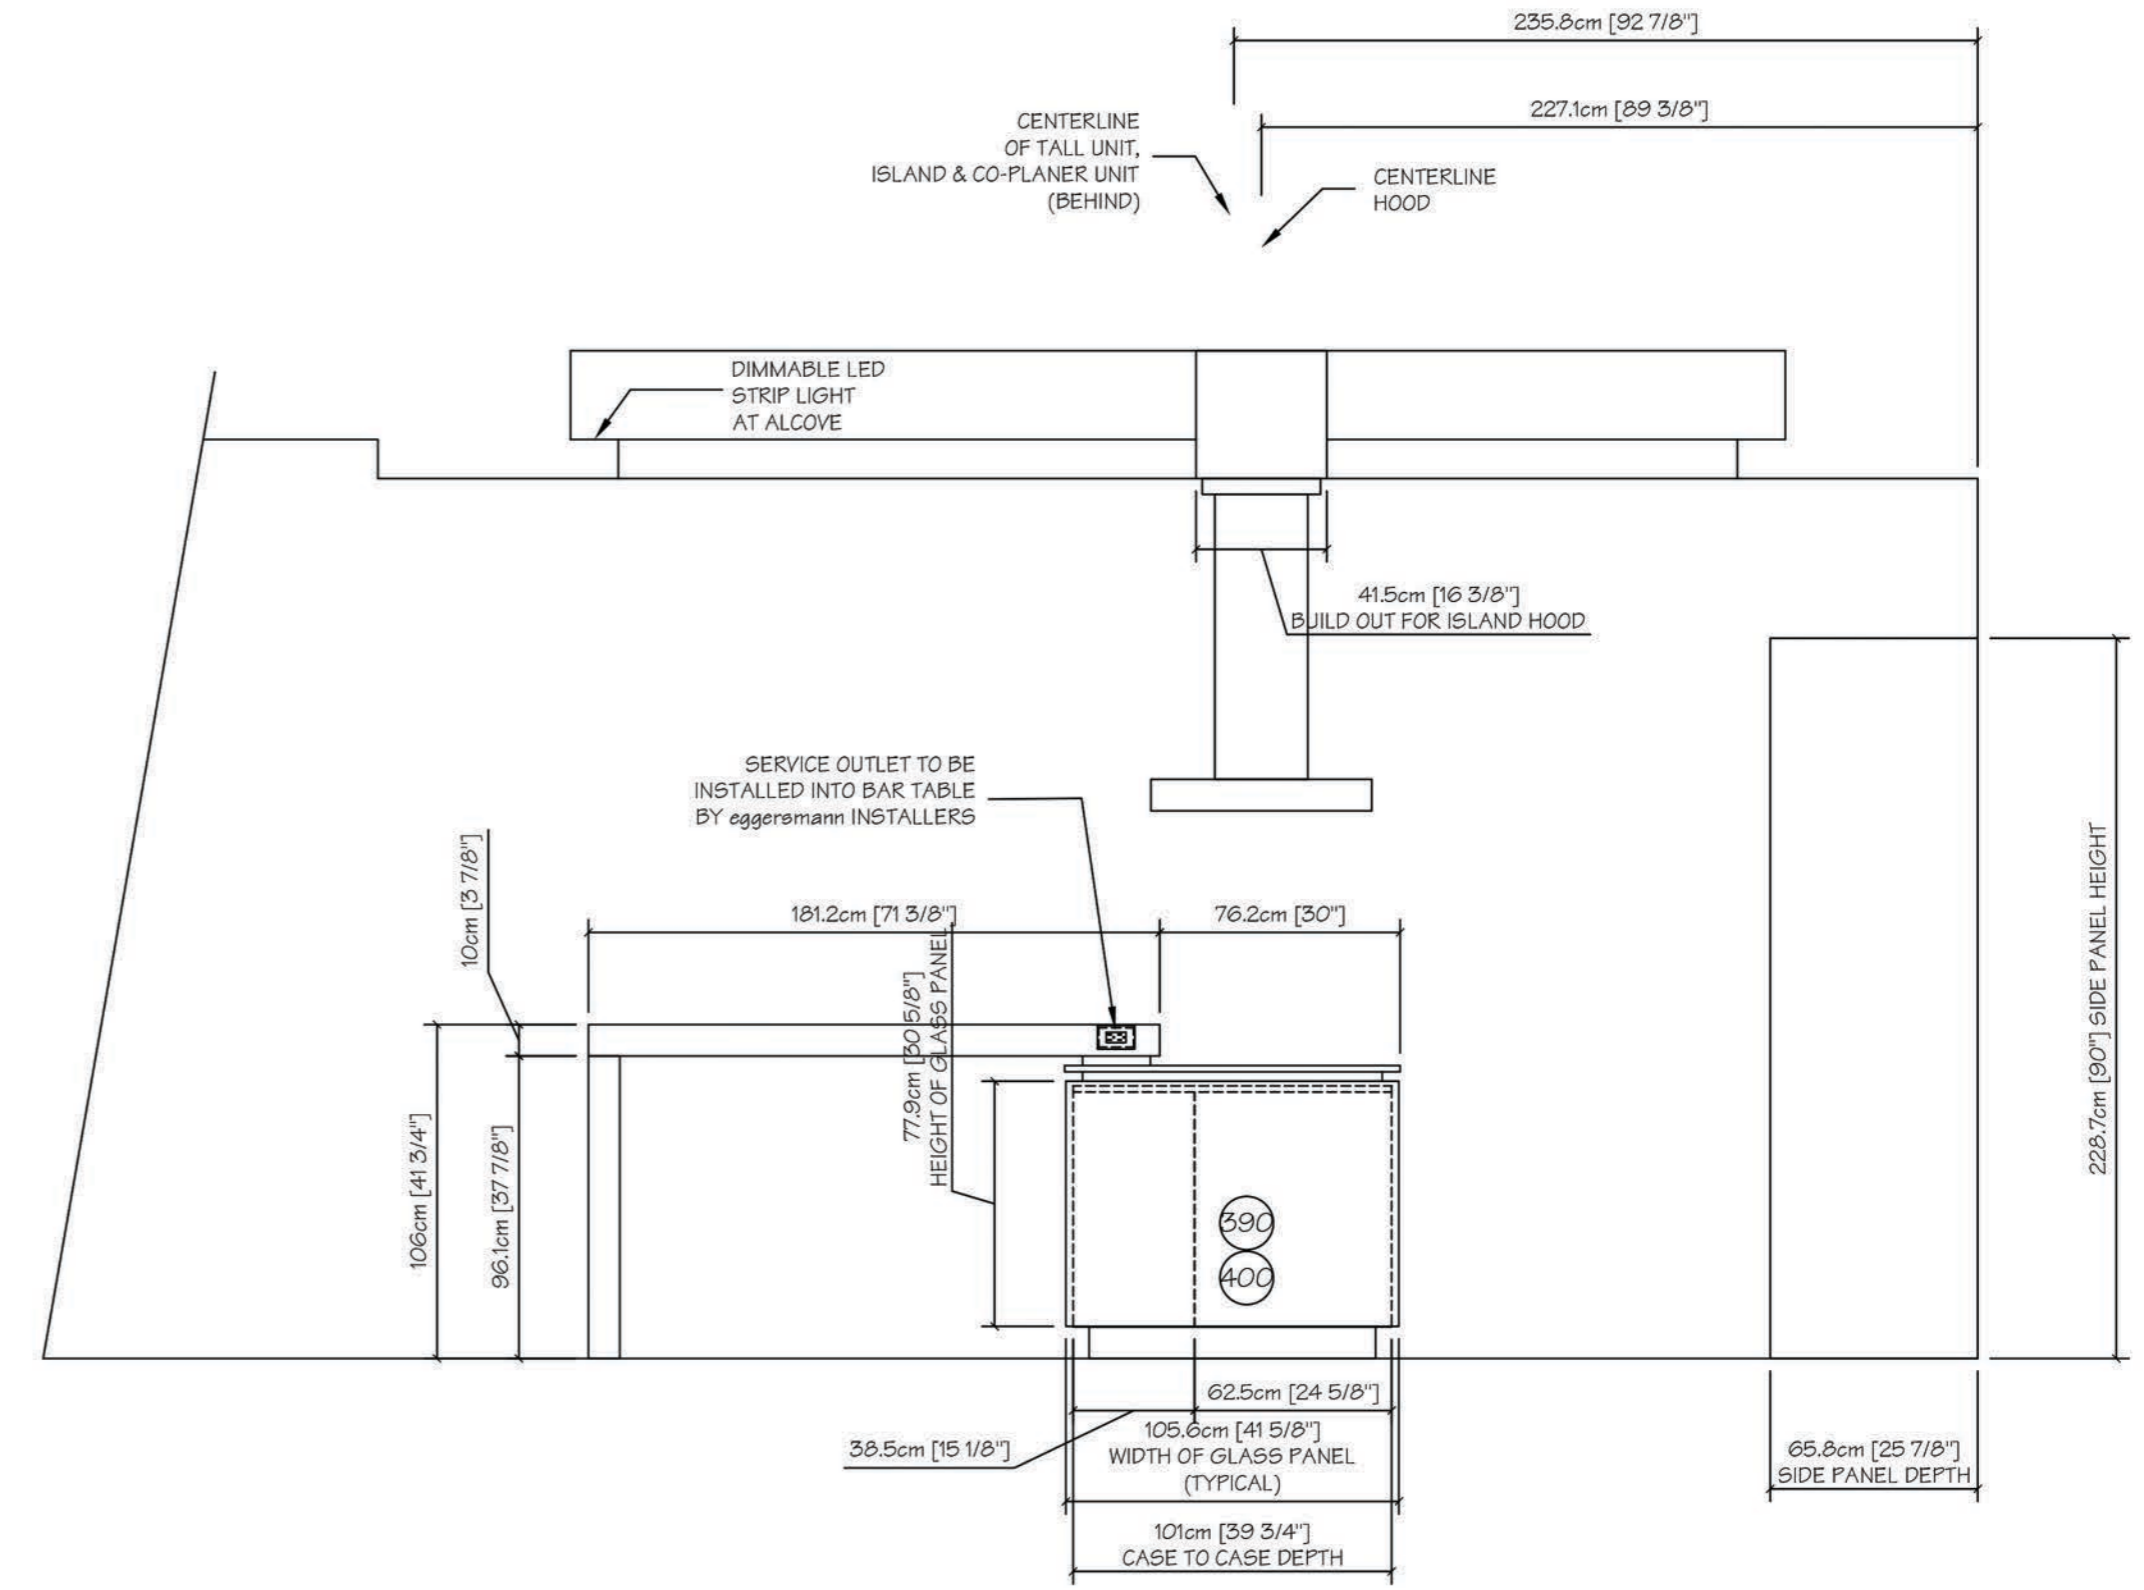

ELEVATION A

DISPLAY 6: OVEN, COFFEE & PANTRY WALL

SYSTEM: 3.0/ H3
 FRONTS: VANCOUVER PG-3/ VERTICAL
 RANGE: 3518 CORE ASH BRUSHED
 HANDLE: KE/ TOUCH
 PLINTH: 10CM/ ANODIZED ALUMINUM
 SIDE PANELS: VANCOUVER PG-3/ VERTICAL
 COLOR: 3518 CORE ASH BRUSHED

ELEVATION B

DISPLAY 6: SINK & REF-FRZR WALL

SYSTEM: E5IGN/ H3
 WALL FRONTS: GLASS SANTINATO
 RANGE: 123 TO BE DETERMINED
 CONCEALING PANELS: 19mm/ TBD
 RANGES: 19mm/ TBD
 COLOR: TBD

SYSTEM: E5IGN/ H3
 BASE FRONTS: TO BE DETERMINED
 RANGE: 123 TO BE DETERMINED
 REVEAL: TBD
 PLINTH: 10CM/ 123 TBD
 RANGES: 19mm/ TBD
 COLOR: TBD

SYSTEM: 3.0/ H3
 FRONTS: VANCOUVER
 RANGE: 3518 CORE ASH BRUSHED
 HANDLE: KE (AS PER ELEVATIONS)
 PLINTH: 10CM/ 123 TBD
 SIDE PANELS: 50mm/ TBD
 COLOR: TBD

ELEVATION E

DISPLAY 6: ISLAND SERVING SIDE

SYSTEM: ESIGN
FRONTS: TO BE DETERMINED
RANGE: 123 TO BE DETERMINED
COLOR: TO BE DETERMINED
REVEAL: TBD
PLINTH: 10CM/ 123 TBD
SIDE PANELS: 19mm/ TBD
RANGE: 19mm/ TBD
COLOR: TBD

ELEVATION C

DISPLAY 6: ISLAND COOKING SIDE

SYSTEM: ESIGN
FRONTS: TO BE DETERMINED
RANGE: 123 TO BE DETERMINED
COLOR: TO BE DETERMINED
REVEAL: TBD
PLINTH: 10CM/ 123 TBD
SIDE PANELS: 19mm/ TBD
RANGE: 19mm/ TBD
COLOR: TBD