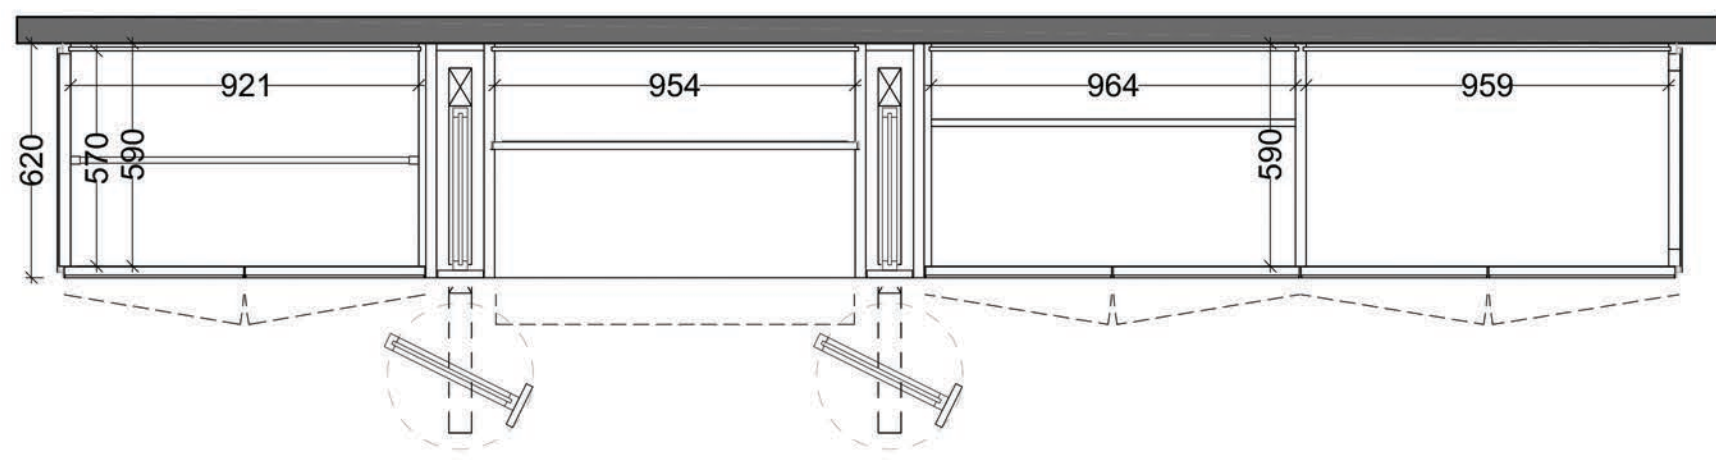

decor dragon ash grey R 4191 RU

- wardrobe
- side panel:
  - frame: dark bronze
  - filling: parsol glass bronze
- finish: decor grey brown U 1191 SM
- side panel: decor dragon ash grey R 4191 RU
- back panel right / left: decor dragon ash grey R 4191 RU
- back panel middle: w/ artificial leather galucha 01 pewter
- glass shelf:
  - frame: dark bronze
  - filling: parsol glass bronze
  - LED: strip - light warmwhite (3000k)
- clothes rail:
  - holder: dark bronze
  - artificial leather: galucha 01 pewter
- door:
  - frame: dark bronze
  - filling: parsol glass bronze
  - handle: 150mm dark bronze
- illumination:
  - light: LED - strip
  - colour: warmwhite (3000k)
  - switch: .....
- drawer:
  - carcass: decor dragon ash
  - box: decor dragon ash
  - front 1: decor dragon ash grey R 4191 RU
  - front 2:
    - frame: decor dragon ash grey R 4191 RU
    - filling: parsol bronze
  - handle: w/artificial leather galucha 01 pewter
  - bottom: w/artificial leather galucha 01 pewter
- pull-out for ties:
  - finish: decor dragon ash grey R 4191 RU
  - bottom: artificial leather galucha 01 pewter
- watch winder (6x) / glass storage (4x):
  - carcass: decor dragon ash grey R 4191 RU
  - front:
    - frame: decor dragon ash grey R 4191 RU
    - filling: parsol bronze
  - w/integrated LED-light
- safe:
  - carcass: decor dragon ash grey R 4191 RU
  - safe: Dometic pro 282
- swivel pull out for mirror / belts and ties:
  - front:
    - frame: lacquered to match leather colour
    - filling: decor dragon ash grey R 4191 RU
  - handle: folding handle bronze
  - internal frame: lacquered to match dark bronze
  - swivel frame: dark bronze
  - filling 1: clear mirror
  - filling 2:
    - holders: stainless steel
    - hangers: dark brown leather
- customized drilling

elevation

floor-plan