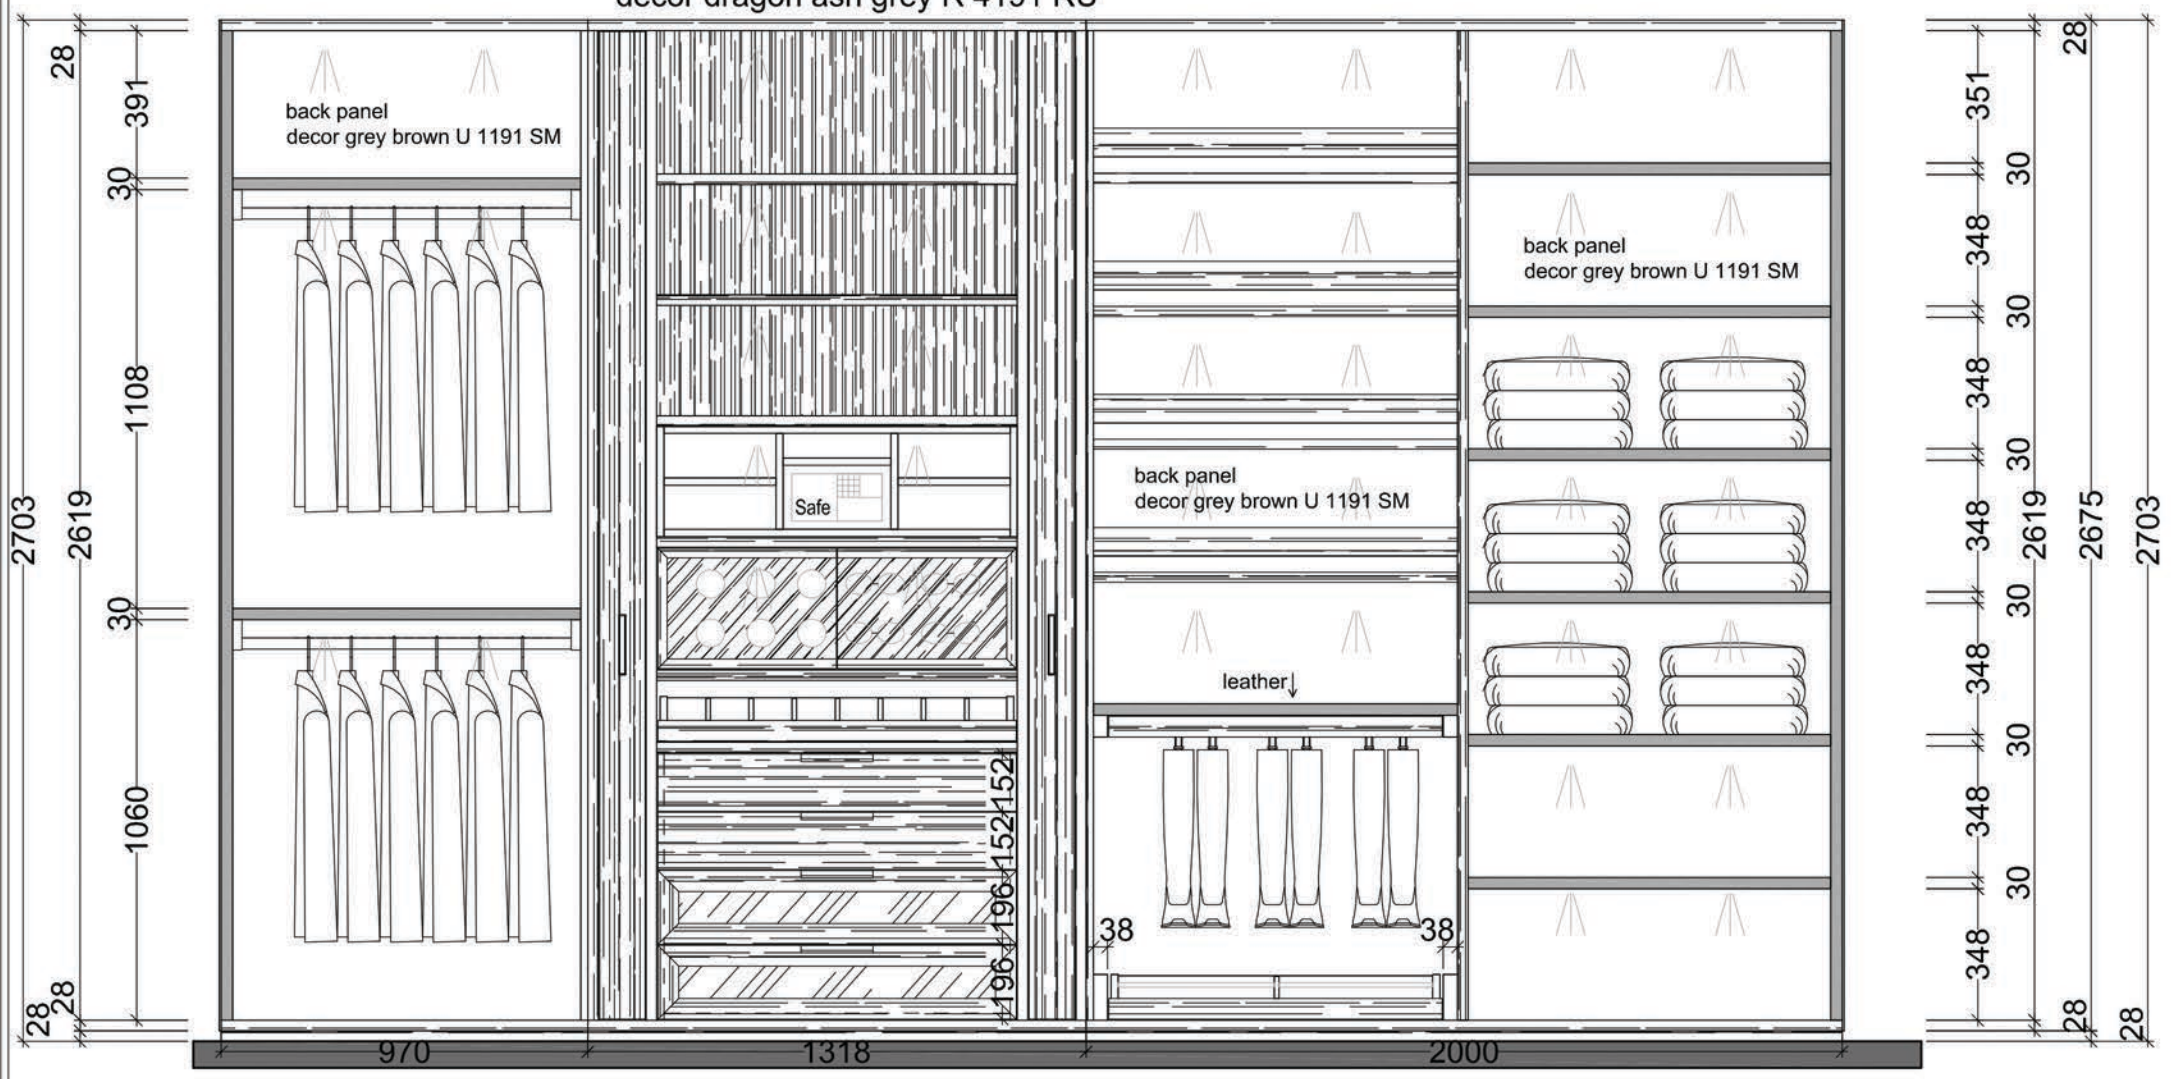

decor dragon ash grey R 4191 RU

- wardrobe
- side panel:
  - frame: dark bronze
  - filling: parsol glass bronze
- finish: decor grey brown U 1191 SM
- side panel: decor dragon ash grey R 4191 RU
- back panel right / left: decor dragon ash grey R 4191 RU
- back panel middle: w/ artificial leather galucha 01 pewter
- glass shelf:
  - frame: dark bronze
  - filling: parsol glass bronze
  - LED: strip - light warmwhite (3000k)
- clothes rail:
  - holder: dark bronze
  - artificial leather: galucha 01 pewter
- door:
  - frame: dark bronze
  - filling: parsol glass bronze
  - handle: 150mm dark bronze
- illumination:
  - light: LED - strip
  - colour: warmwhite (3000k)
  - switch: .....
- drawer:
  - carcass: decor dragon ash
  - box: decor dragon ash
  - front 1: decor dragon ash grey R 4191 RU
  - front 2:
    - frame: decor dragon ash grey R 4191 RU
    - filling: parsol bronze
  - handle: w/artificial leather galucha 01 pewter
  - bottom: w/artificial leather galucha 01 pewter
- pull-out for ties:
  - finish: decor dragon ash grey R 4191 RU
  - bottom: artificial leather galucha 01 pewter
- watch winder (6x) / glass storage (4x):
  - carcass: decor dragon ash grey R 4191 RU
  - front:
    - frame: decor dragon ash grey R 4191 RU
    - filling: parsol bronze
  - w/integrated LED-light
- safe:
  - carcass: decor dragon ash grey R 4191 RU
  - safe: Dometic pro 282
- swivel pull out for mirror / belts and ties:
  - front:
    - frame: lacquered to match leather colour
    - filling: decor dragon ash grey R 4191 RU
  - handle: folding handle bronze
  - internal frame: lacquered to match dark bronze
  - swivel frame: dark bronze
  - filling 1: clear mirror
  - filling 2:
    - holders: stainless steel
    - hangers: dark brown leather
- customized drilling

elevation

floor-plan