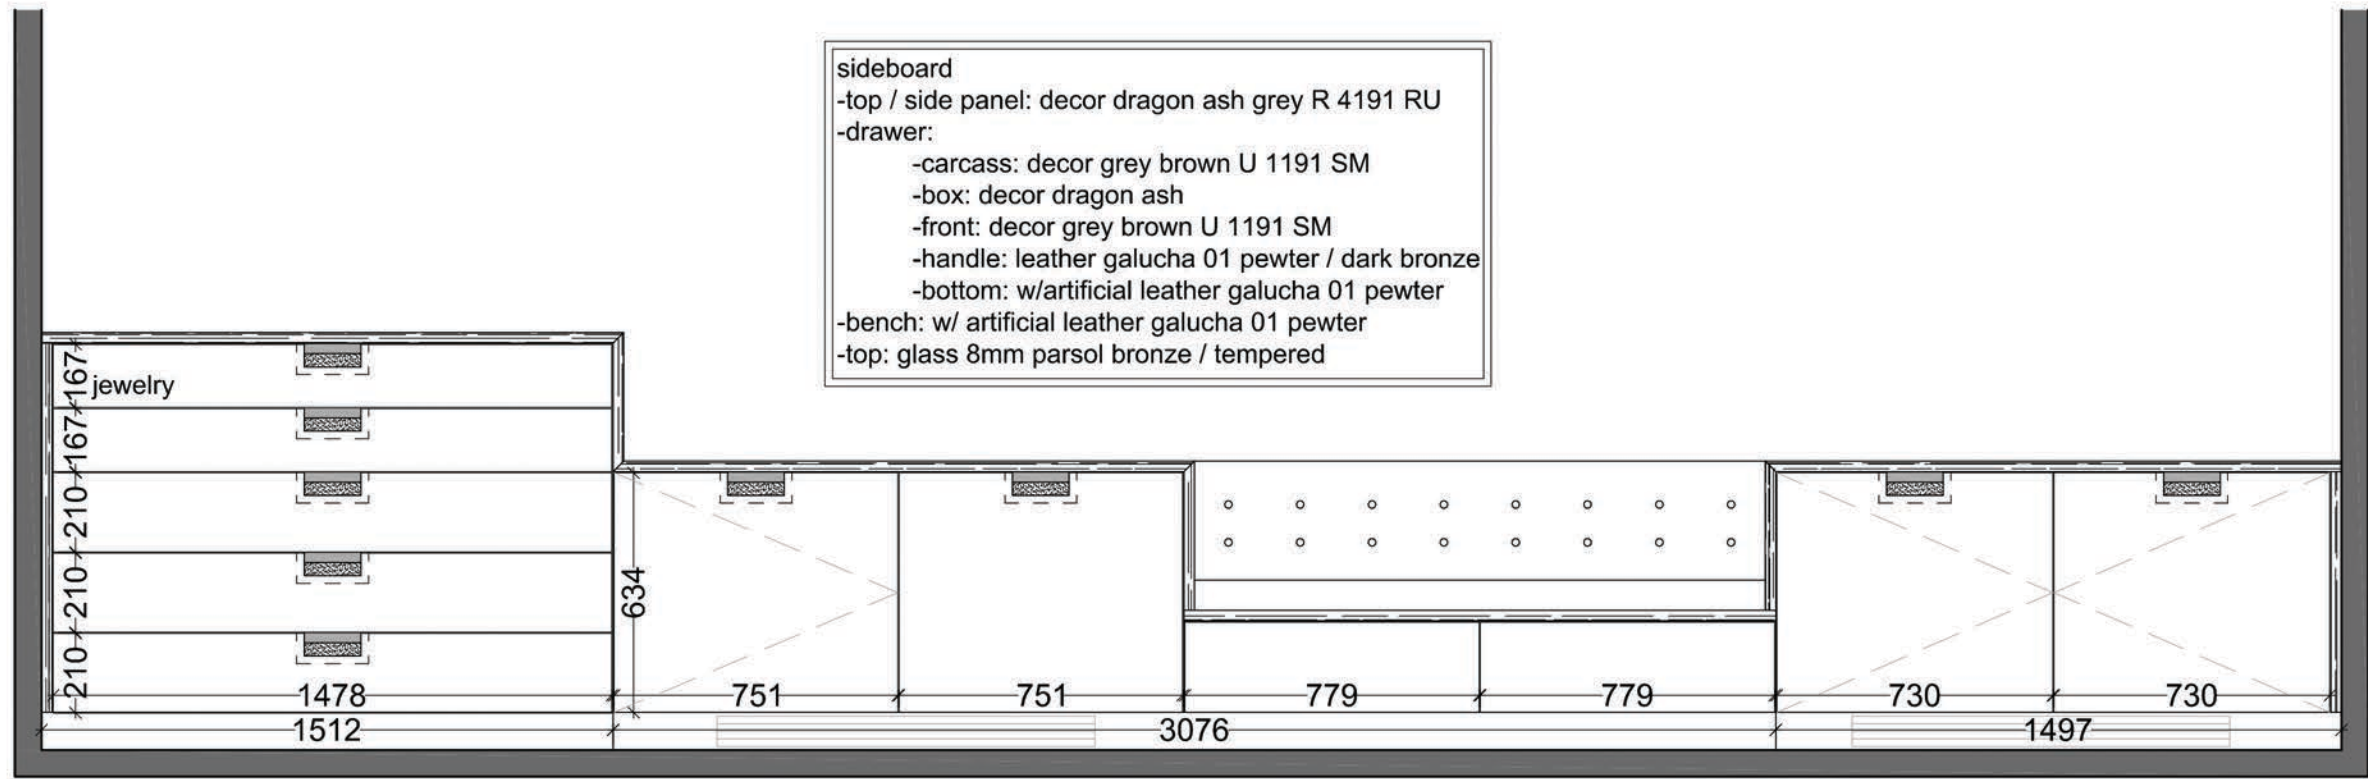

decor dragon ash grey R 4191 RU

- wardrobe
- side panel:
  - frame: dark bronze
  - filling: parsol glass bronze
- finish: decor grey brown U 1191 SM
- side panel: decor dragon ash grey R 4191 RU
- back panel right / left: decor dragon ash grey R 4191 RU
- back panel middle: w/ artificial leather galucha 01 pewter
- glass shelf:
  - frame: dark bronze
  - filling: parsol glass bronze
  - LED: strip - light warmwhite (3000k)
- clothes rail:
  - holder: dark bronze
  - artificial leather: galucha 01 pewter
- door:
  - frame: dark bronze
  - filling: parsol glass bronze
  - handle: 150mm dark bronze
- illumination:
  - light: LED - strip
  - colour: warmwhite (3000k)
  - switch: .....
- drawer:
  - carcass: decor dragon ash
  - box: decor dragon ash
  - front 1: decor dragon ash grey R 4191 RU
  - front 2:
    - frame: decor dragon ash grey R 4191 RU
    - filling: parsol bronze
  - handle: w/artificial leather galucha 01 pewter
  - bottom: w/artificial leather galucha 01 pewter
- pull-out for ties:
  - finish: decor dragon ash grey R 4191 RU
  - bottom: artificial leather galucha 01 pewter
- watch winder (6x) / glass storage (4x):
  - carcass: decor dragon ash grey R 4191 RU
  - front:
    - frame: decor dragon ash grey R 4191 RU
    - filling: parsol bronze
  - w/integrated LED-light
- safe:
  - carcass: decor dragon ash grey R 4191 RU
  - safe: Dometic pro 282
- swivel pull out for mirror / belts and ties:
  - front:
    - frame: lacquered to match leather colour
    - filling: decor dragon ash grey R 4191 RU
  - handle: folding handle bronze
  - internal frame: lacquered to match dark bronze
  - swivel frame: dark bronze
  - filling 1: clear mirror
  - filling 2:
    - holders: stainless steel
    - hangers: dark brown leather
- customized drilling

elevation

floor-plan