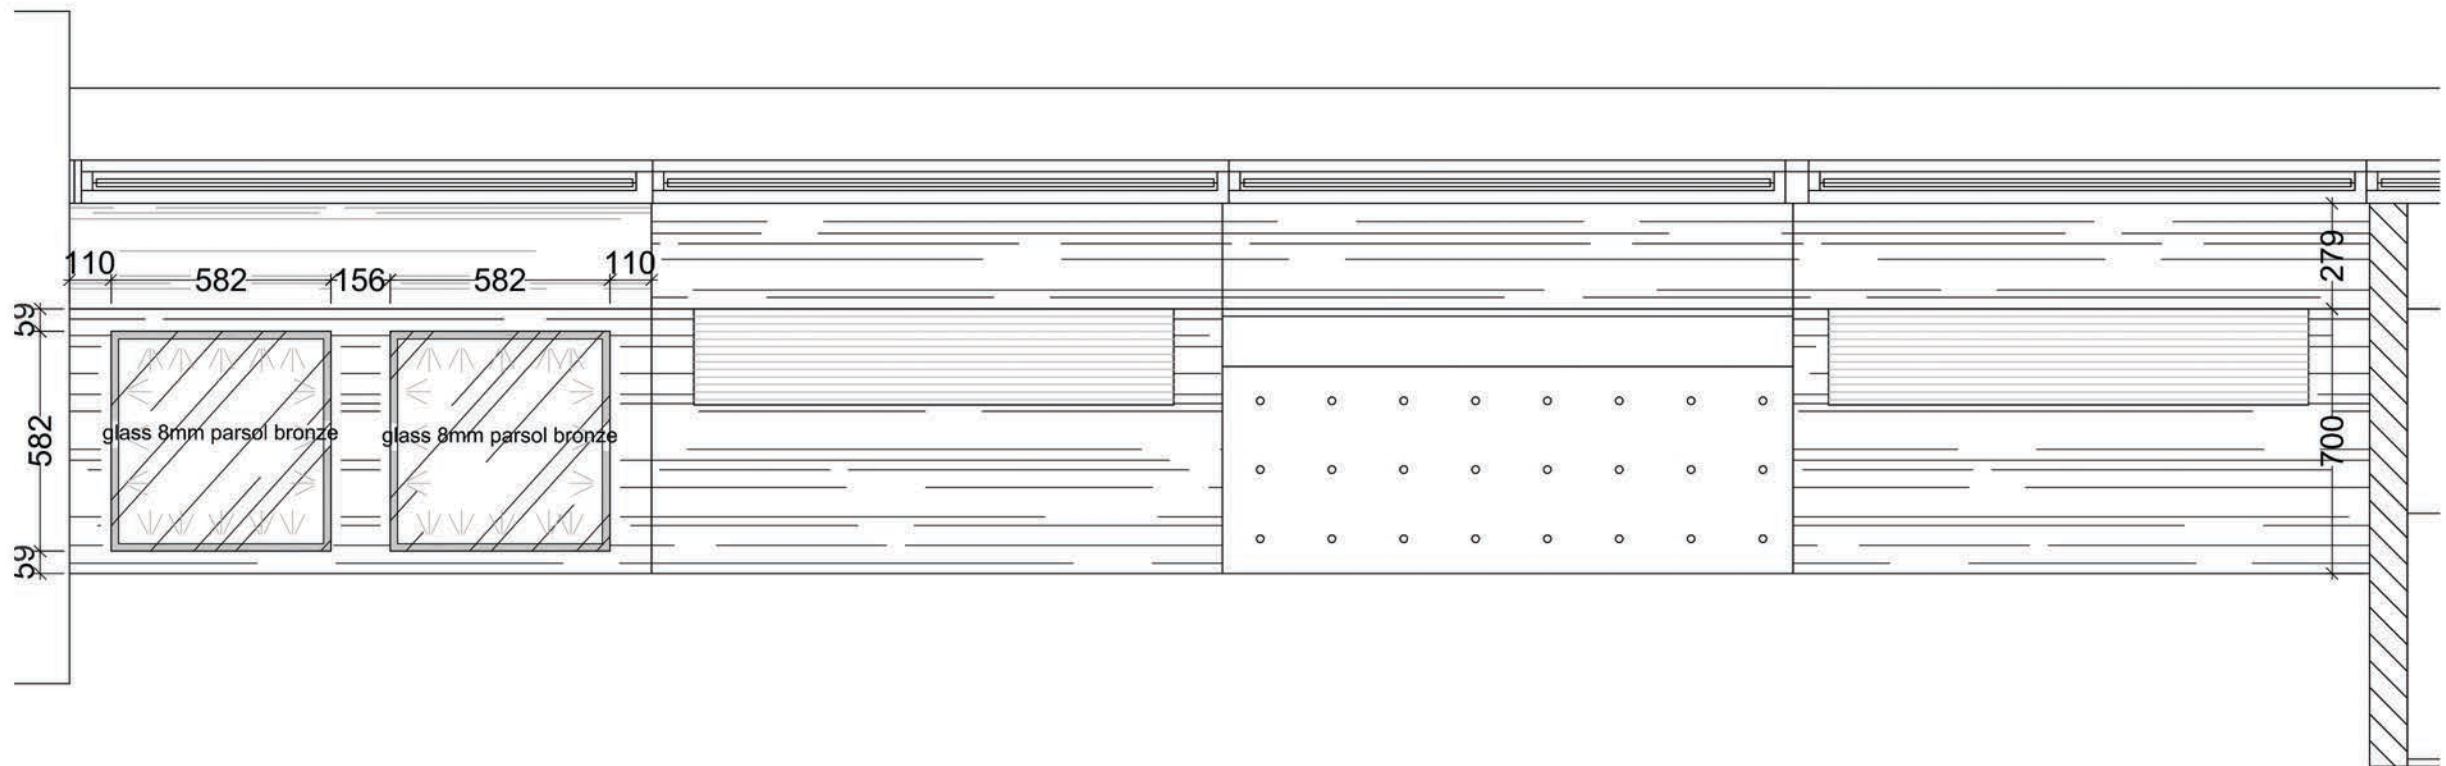

decor dragon ash grey R 4191 RU

- wardrobe
- side panel:
  - frame: dark bronze
  - filling: parsol glass bronze
- finish: decor grey brown U 1191 SM
- side panel: decor dragon ash grey R 4191 RU
- back panel right / left: decor dragon ash grey R 4191 RU
- back panel middle: w/ artificial leather galucha 01 pewter
- glass shelf:
  - frame: dark bronze
  - filling: parsol glass bronze
  - LED: strip - light warmwhite (3000k)
- clothes rail:
  - holder: dark bronze
  - artificial leather: galucha 01 pewter
- door:
  - frame: dark bronze
  - filling: parsol glass bronze
  - handle: 150mm dark bronze
- illumination:
  - light: LED - strip
  - colour: warmwhite (3000k)
  - switch: .....
- drawer:
  - carcass: decor dragon ash
  - box: decor dragon ash
  - front 1: decor dragon ash grey R 4191 RU
  - front 2:
    - frame: decor dragon ash grey R 4191 RU
    - filling: parsol bronze
  - handle: w/artificial leather galucha 01 pewter
  - bottom: w/artificial leather galucha 01 pewter
- pull-out for ties:
  - finish: decor dragon ash grey R 4191 RU
  - bottom: artificial leather galucha 01 pewter
- watch winder (6x) / glass storage (4x):
  - carcass: decor dragon ash grey R 4191 RU
  - front:
    - frame: decor dragon ash grey R 4191 RU
    - filling: parsol bronze
  - w/integrated LED-light
- safe:
  - carcass: decor dragon ash grey R 4191 RU
  - safe: Dometic pro 282
- swivel pull out for mirror / belts and ties:
  - front:
    - frame: lacquered to match leather colour
    - filling: decor dragon ash grey R 4191 RU
  - handle: folding handle bronze
  - internal frame: lacquered to match dark bronze
  - swivel frame: dark bronze
  - filling 1: clear mirror
  - filling 2:
    - holders: stainless steel
    - hangers: dark brown leather
- customized drilling

elevation

floor-plan