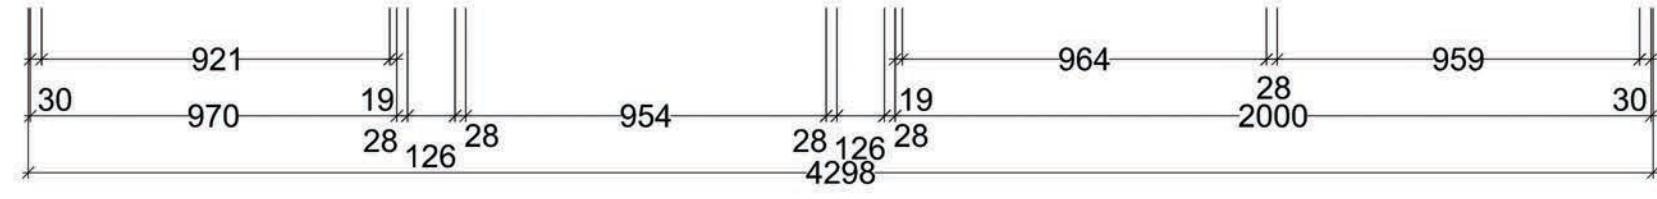

decor dragon ash grey R 4191 RU

- wardrobe
- side panel:
  - frame: dark bronze
  - filling: parsol glass bronze
- finish: decor grey brown U 1191 SM
- side panel: decor dragon ash grey R 4191 RU
- back panel right / left: decor dragon ash grey R 4191 RU
- back panel middle: w/ artificial leather galucha 01 pewter
- glass shelf:
  - frame: dark bronze
  - filling: parsol glass bronze
  - LED: strip - light warmwhite (3000k)
- clothes rail:
  - holder: dark bronze
  - artificial leather: galucha 01 pewter
- door:
  - frame: dark bronze
  - filling: parsol glass bronze
  - handle: 150mm dark bronze
- illumination:
  - light: LED - strip
  - colour: warmwhite (3000k)
  - switch: .....
- drawer:
  - carcass: decor dragon ash
  - box: decor dragon ash
  - front 1: decor dragon ash grey R 4191 RU
  - front 2:
    - frame: decor dragon ash grey R 4191 RU
    - filling: parsol bronze
  - handle: w/artificial leather galucha 01 pewter
  - bottom: w/artificial leather galucha 01 pewter
- pull-out for ties:
  - finish: decor dragon ash grey R 4191 RU
  - bottom: artificial leather galucha 01 pewter
- watch winder (6x) / glass storage (4x):
  - carcass: decor dragon ash grey R 4191 RU
  - front:
    - frame: decor dragon ash grey R 4191 RU
    - filling: parsol bronze
  - w/integrated LED-light
- safe:
  - carcass: decor dragon ash grey R 4191 RU
  - safe: Dometic pro 282
- swivel pull out for mirror / belts and ties:
  - front:
    - frame: lacquered to match leather colour
    - filling: decor dragon ash grey R 4191 RU
  - handle: folding handle bronze
  - internal frame: lacquered to match dark bronze
  - swivel frame: dark bronze
  - filling 1: clear mirror
  - filling 2:
    - holders: stainless steel
    - hangers: dark brown leather
- customized drilling

elevation

floor-plan