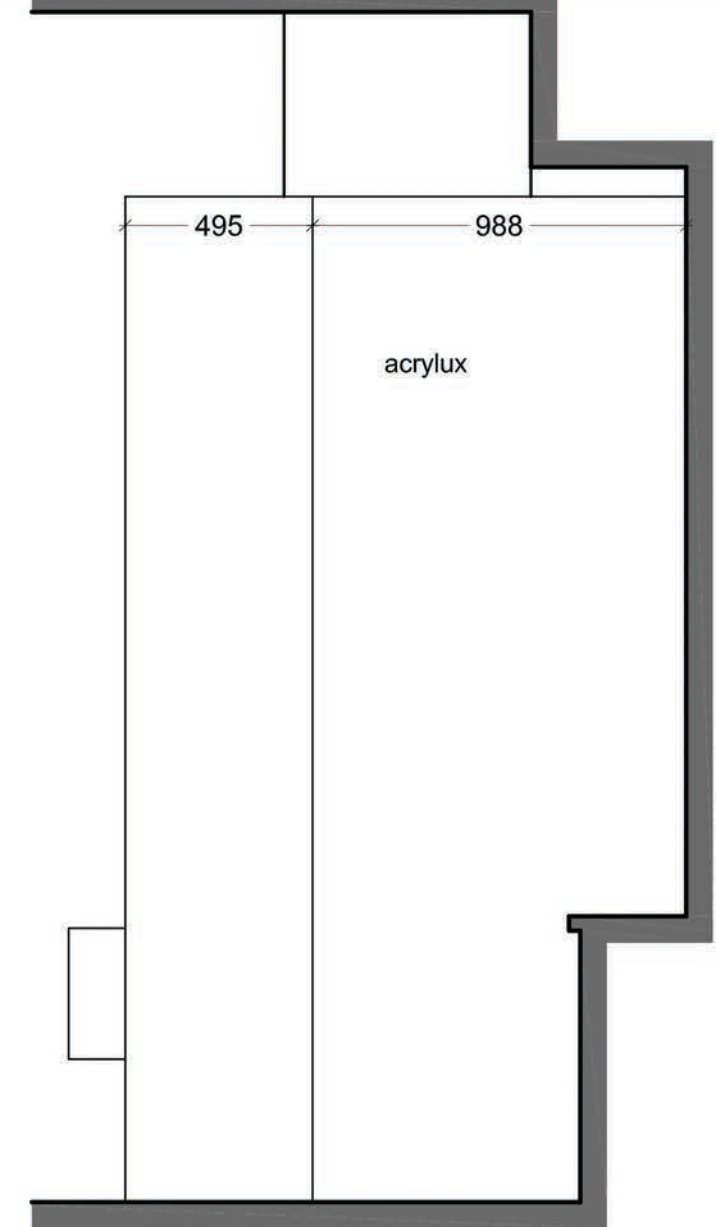

elevation A

floor-plan

elevation B

- shelving-system
- finish: acrylux polar white
  - doors/flaps: veneer choconut
  - bar interior: with sensor light, completely in leather CA 1087 / 021, back panel mirror
  - flap up: with sensor light, back panel in artificial leather CA 1087 / 021
  - behind doors: with sensor light, back panel in artificial leather CA 1087 / 021
  - behind flap down (w/shelves): with sensor light, shelves/bottom with artificial leather CA 1087 / 021
  - illumination: LED-spot Hera ARF, stainless steel, switched with remote control
  - TV panel

elevation C (closed)

elevation C (cutting)

elevation C

shelving-system  
 -finish: acrylux polar white  
 -back panel (in open space): artificial leather CA1079 / 099  
 -open space: fineline grigio, LED-spot, switched with remote control