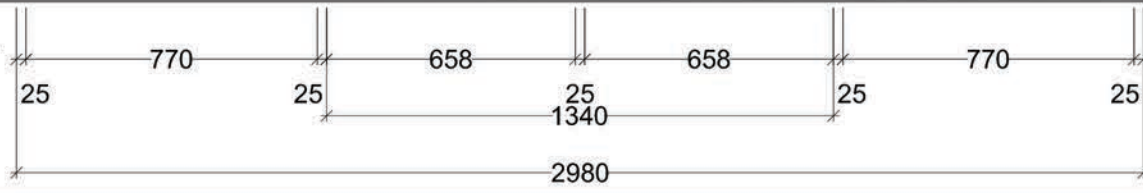

elevation A

floor-plan

elevation B

- shelving-system
- finish: acrylux polar white
  - doors/flaps: veneer choconut
  - bar interior: with sensor light, completely in leather CA 1087 / 021, back panel mirror
  - flap up: with sensor light, back panel in artificial leather CA 1087 / 021
  - behind doors: with sensor light, back panel in artificial leather CA 1087 / 021
  - behind flap down (w/shelves): with sensor light, shelves/bottom with artificial leather CA 1087 / 021
  - illumination: LED-spot Hera ARF, stainless steel, switched with remote control
  - TV panel

elevation C (closed)

elevation C (cutting)

elevation C

shelving-system  
 -finish: acrylux polar white  
 -back panel (in open space): artificial leather CA1079 / 099  
 -open space: fineline grigio, LED-spot, switched with remote control