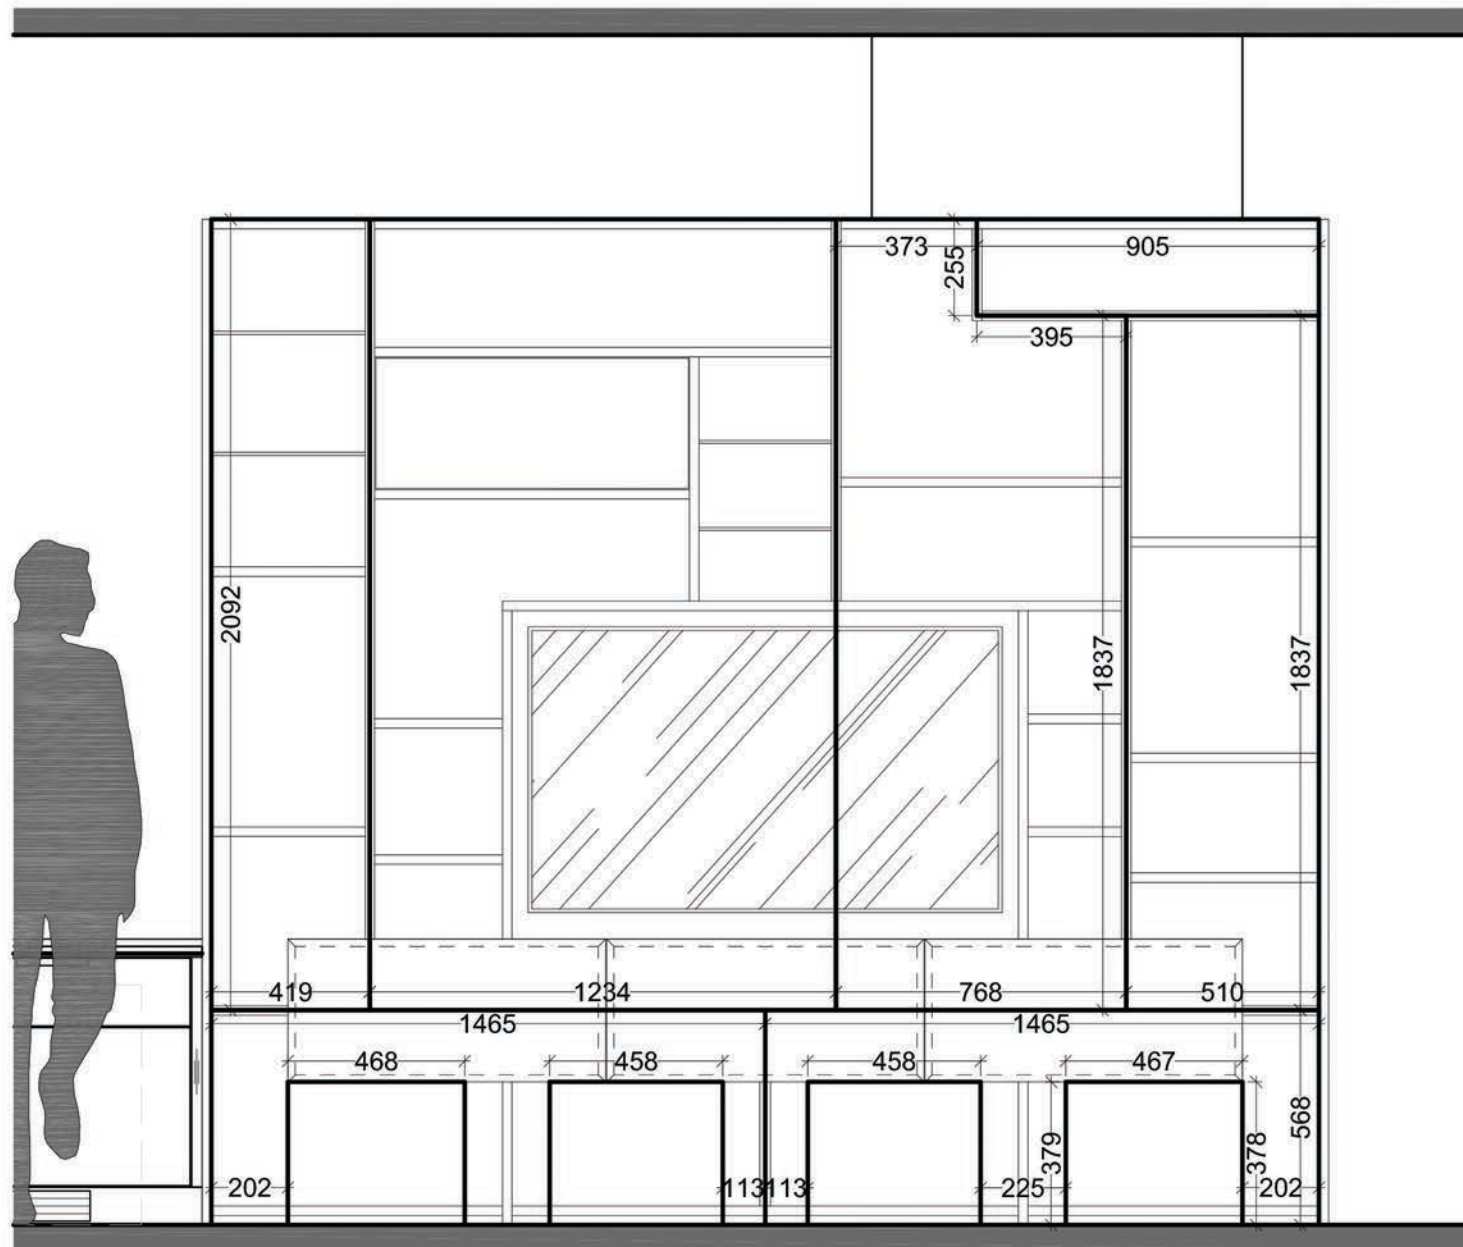

elevation A

floor-plan

elevation B

- shelving-system
- finish: acrylux polar white
  - doors/flaps: veneer choconut
  - bar interior: with sensor light, completely in leather CA 1087 / 021, back panel mirror
  - flap up: with sensor light, back panel in artificial leather CA 1087 / 021
  - behind doors: with sensor light, back panel in artificial leather CA 1087 / 021
  - behind flap down (w/shelves): with sensor light, shelves/bottom with artificial leather CA 1087 / 021
  - illumination: LED-spot Hera ARF, stainless steel, switched with remote control
  - TV panel

elevation C (closed)

elevation C (cutting)

elevation C

shelving-system  
 -finish: acrylux polar white  
 -back panel (in open space): artificial leather CA1079 / 099  
 -open space: fineline grigio, LED-spot, switched with remote control