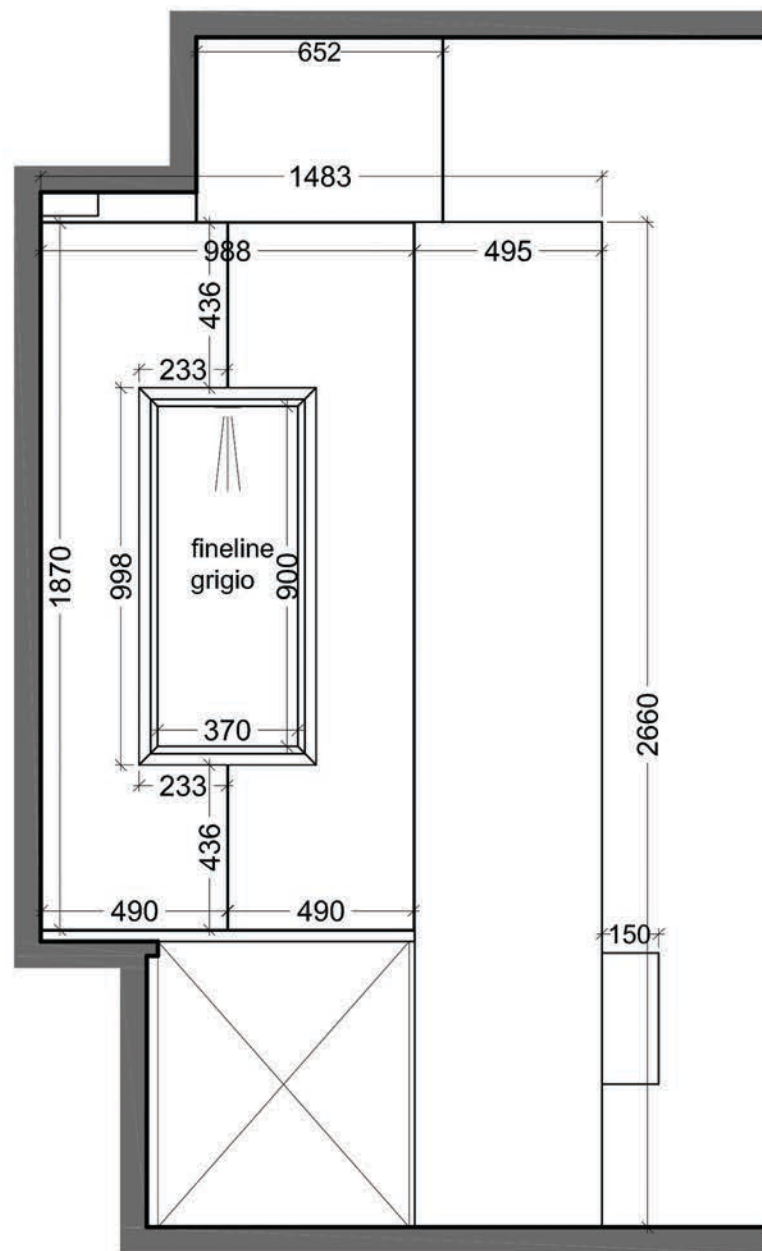

elevation A

floor-plan

elevation B

- shelving-system
- finish: acrylux polar white
  - doors/flaps: veneer choconut
  - bar interior: with sensor light, completely in leather CA 1087 / 021, back panel mirror
  - flap up: with sensor light, back panel in artificial leather CA 1087 / 021
  - behind doors: with sensor light, back panel in artificial leather CA 1087 / 021
  - behind flap down (w/shelves): with sensor light, shelves/bottom with artificial leather CA 1087 / 021
  - illumination: LED-spot Hera ARF, stainless steel, switched with remote control
  - TV panel

elevation C (closed)

elevation C (cutting)

elevation C

shelving-system  
 -finish: acrylux polar white  
 -back panel (in open space): artificial leather CA1079 / 099  
 -open space: fineline grigio, LED-spot, switched with remote control