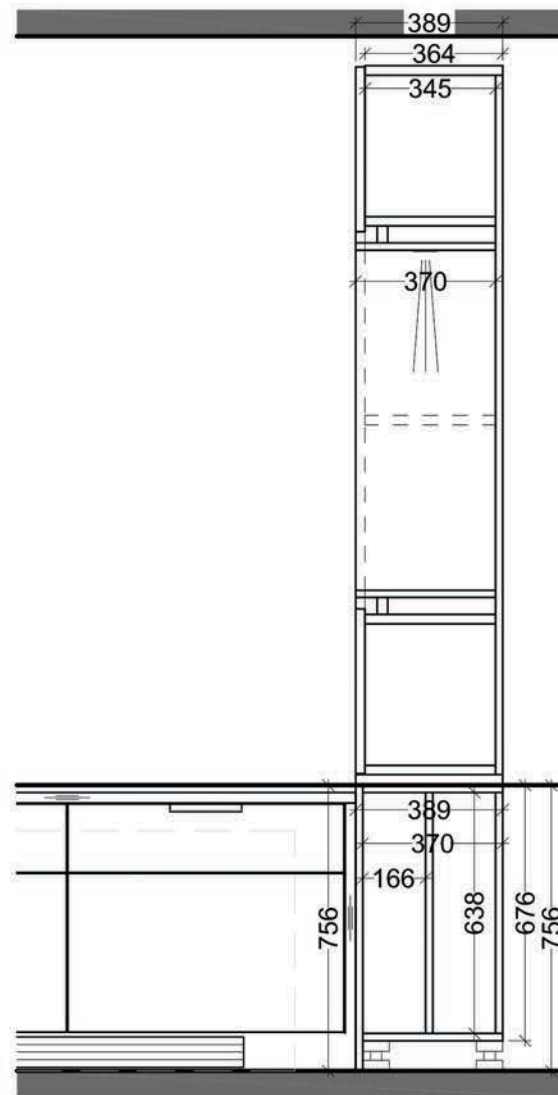

elevation A

floor-plan

elevation B

- shelving-system
- finish: acrylux polar white
  - doors/flaps: veneer choconut
  - bar interior: with sensor light, completely in leather CA 1087 / 021, back panel mirror
  - flap up: with sensor light, back panel in artificial leather CA 1087 / 021
  - behind doors: with sensor light, back panel in artificial leather CA 1087 / 021
  - behind flap down (w/shelves): with sensor light, shelves/bottom with artificial leather CA 1087 / 021
  - illumination: LED-spot Hera ARF, stainless steel, switched with remote control
  - TV panel

elevation C (closed)

elevation C (cutting)

elevation C

shelving-system  
 -finish: acrylux polar white  
 -back panel (in open space): artificial leather CA1079 / 099  
 -open space: fineline grigio, LED-spot, switched with remote control