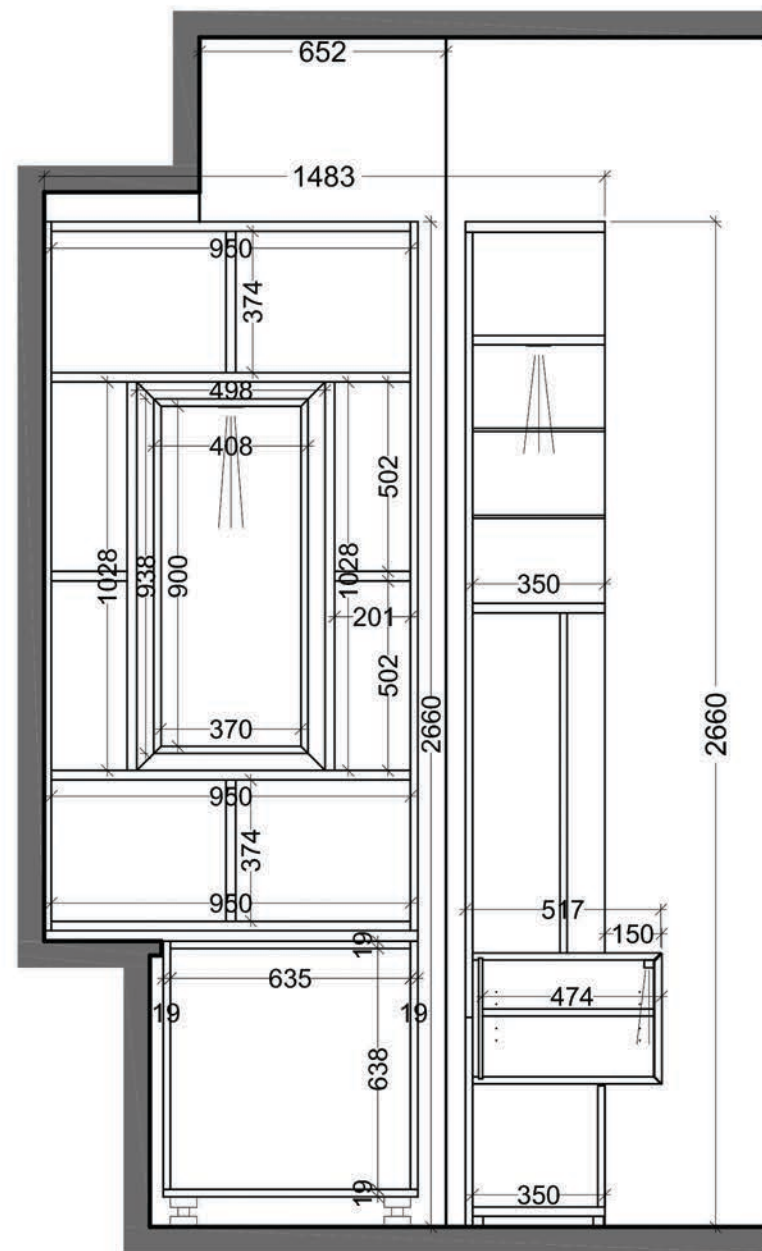

elevation A

floor-plan

elevation B

- shelving-system
- finish: acrylux polar white
  - doors/flaps: veneer choconut
  - bar interior: with sensor light, completely in leather CA 1087 / 021, back panel mirror
  - flap up: with sensor light, back panel in artificial leather CA 1087 / 021
  - behind doors: with sensor light, back panel in artificial leather CA 1087 / 021
  - behind flap down (w/shelves): with sensor light, shelves/bottom with artificial leather CA 1087 / 021
  - illumination: LED-spot Hera ARF, stainless steel, switched with remote control
  - TV panel

elevation C (closed)

elevation C (cutting)

elevation C

shelving-system  
 -finish: acrylux polar white  
 -back panel (in open space): artificial leather CA1079 / 099  
 -open space: fineline grigio, LED-spot, switched with remote control