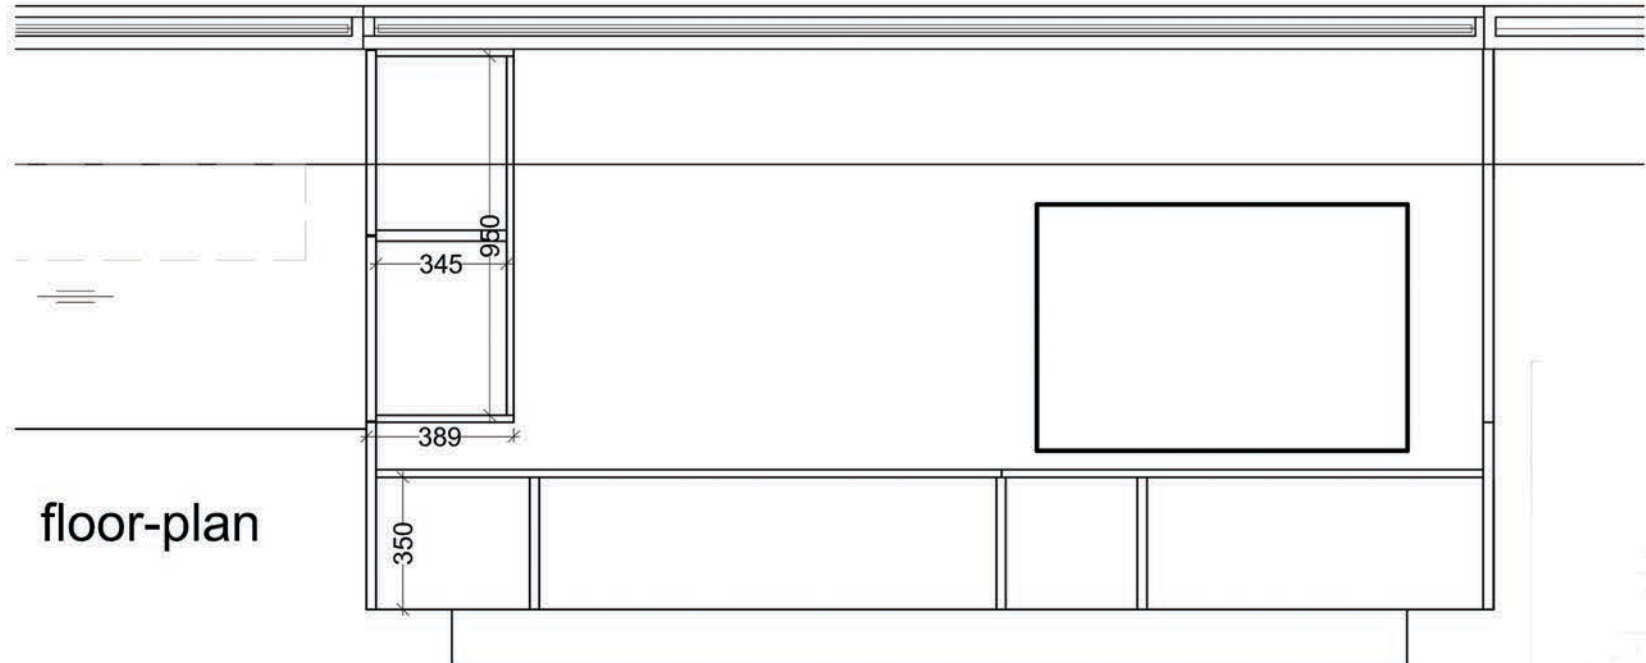

elevation A

floor-plan

elevation B

- shelving-system
- finish: acrylux polar white
  - doors/flaps: veneer choconut
  - bar interior: with sensor light, completely in leather CA 1087 / 021, back panel mirror
  - flap up: with sensor light, back panel in artificial leather CA 1087 / 021
  - behind doors: with sensor light, back panel in artificial leather CA 1087 / 021
  - behind flap down (w/shelves): with sensor light, shelves/bottom with artificial leather CA 1087 / 021
  - illumination: LED-spot Hera ARF, stainless steel, switched with remote control
  - TV panel

elevation C (closed)

elevation C (cutting)

elevation C

shelving-system  
 -finish: acrylux polar white  
 -back panel (in open space): artificial leather CA1079 / 099  
 -open space: fineline grigio, LED-spot, switched with remote control