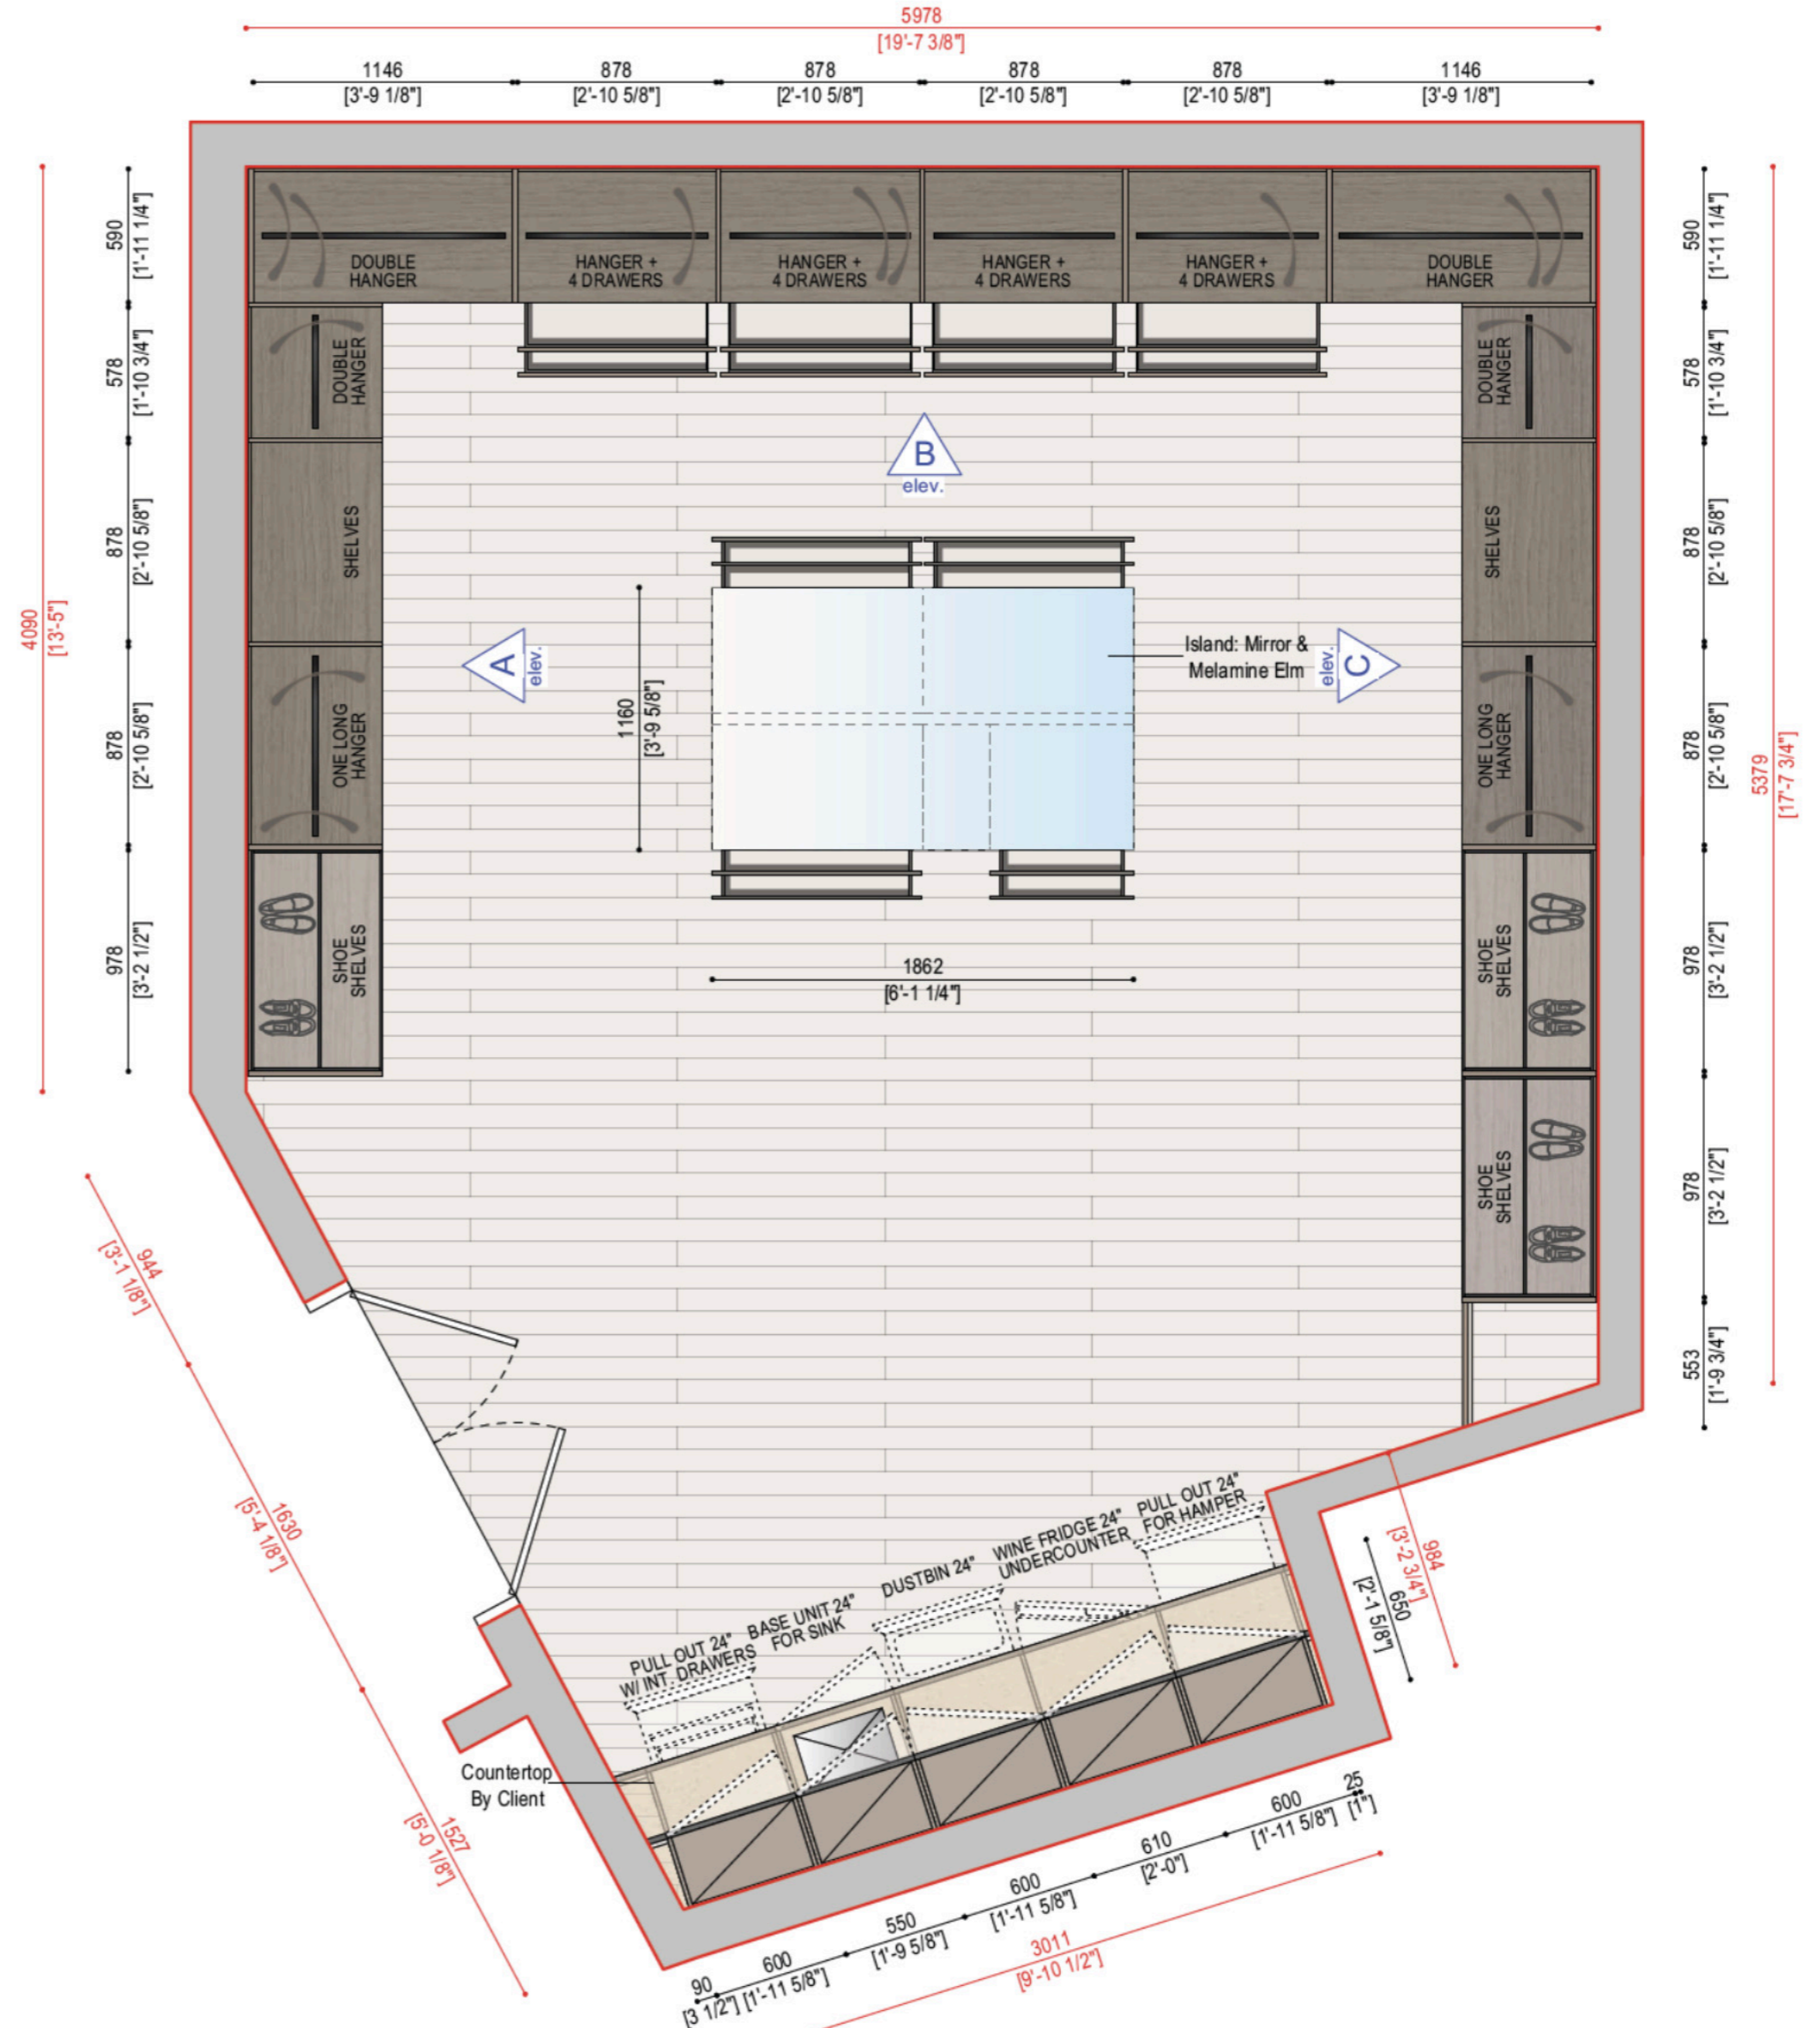

Master Closet

Closet:

Model
Antibes Walk-In

Finishing
Black Aluminum Finishing

Carcass
Melamine Elm

Toekick
Black Aluminum

Doors
Melamine Elm

Countertop
By Client

Master Closet

Model
Antibes Walk-In

Finishing
Black Aluminum Finishing

Carcass
Melamine Elm