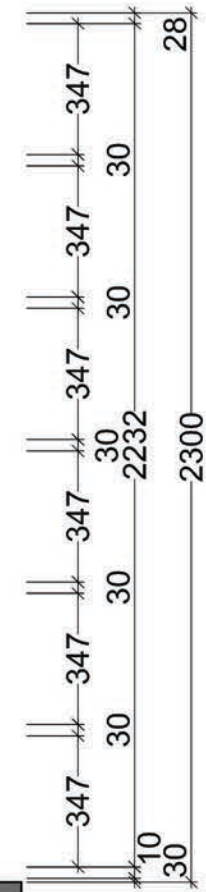

_elevation - exterior

_elevation - interior

_elevation - backside

shelving system frame

- frame:
 - finish aluminium: black anodized
 - filling: parsol grey
- glas shelves w/ LED:
 - frame: aluminium black anodized
 - filling: clearglas optiwhite
- shelves: veneer fineline black
- glass door:
 - frame: aluminium black anodized
 - filling: parsol grey
 - handle: Haefele Art.Nr.: 126.26.912