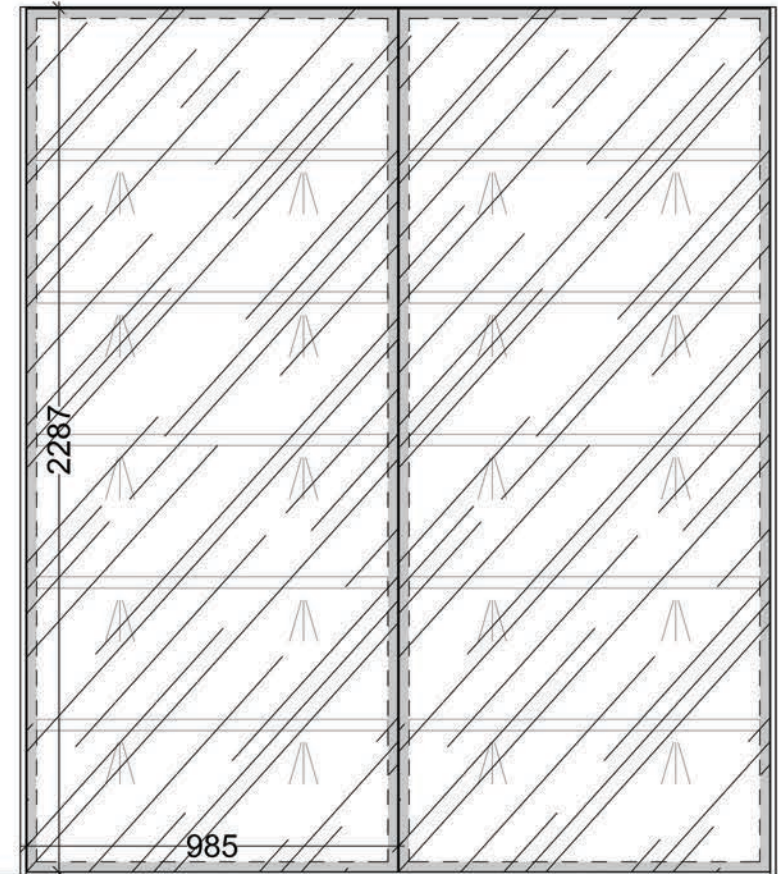

_elevation - exterior

_elevation - interior

_elevation - backside

shelving system frame

- frame:
 - finish aluminium: black anodized
 - filling: parsol grey
- glas shelves w/ LED:
 - frame: aluminium black anodized
 - filling: clearglas optiwhite
- shelves: veneer fineline black
- glass door:
 - frame: aluminium black anodized
 - filling: parsol grey
 - handle: Haefele Art.Nr.: 126.26.912