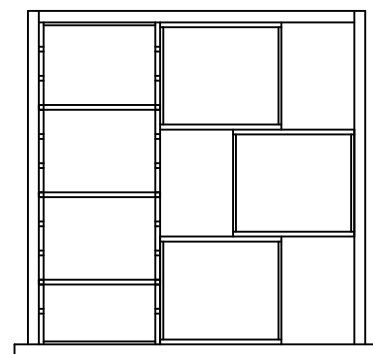

TOP PULL OUT:
LFRAM20ES, LCON20ES