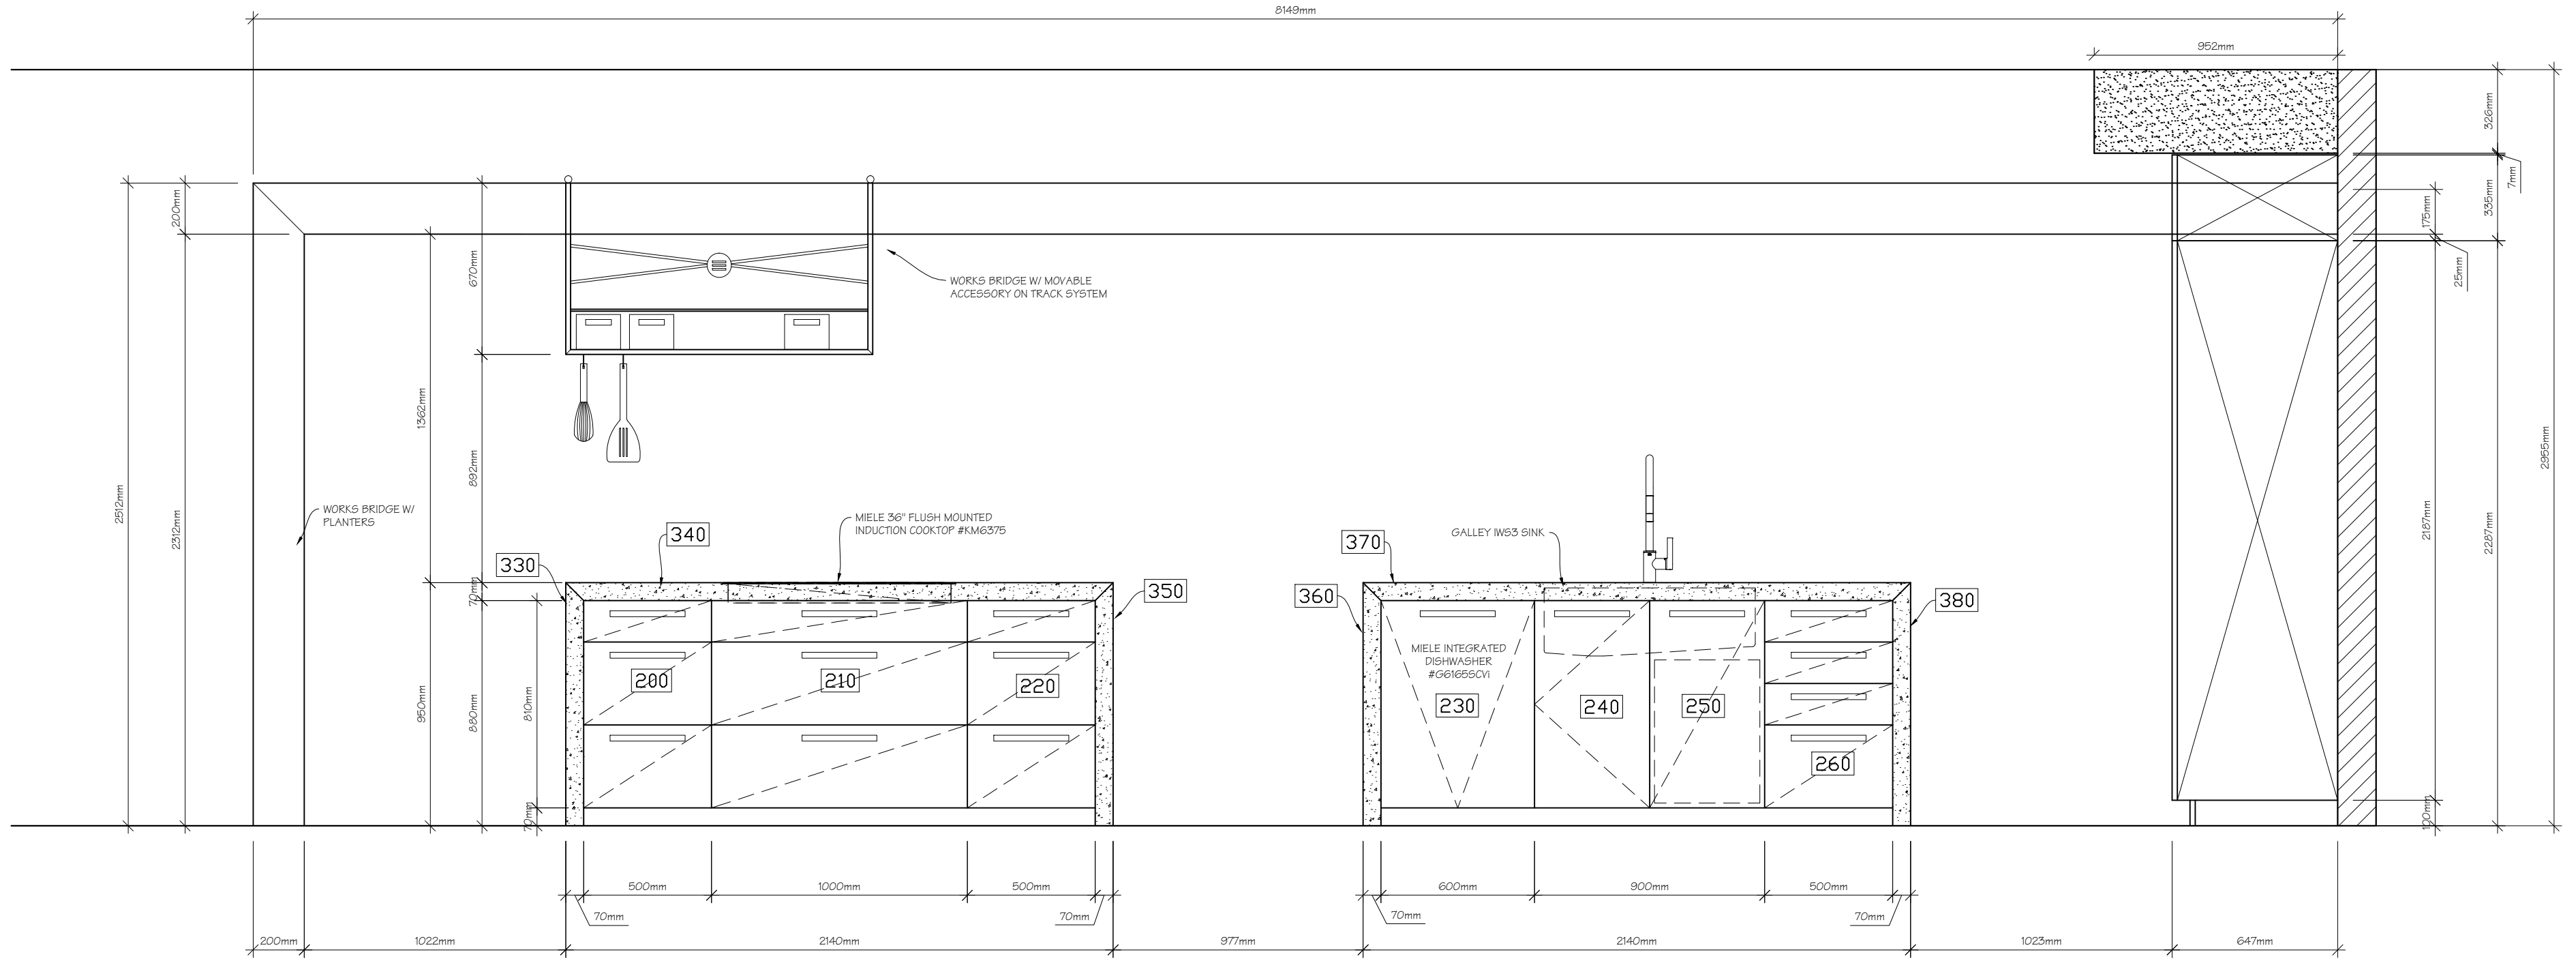

**B** HOUSTON SHOWROOM - DISPLAY #7  
 ELEVATION B  
 (TURN-STYLES CLOSED)

Scale:  
 Designer: LESLIE HODGE

HOUSTON SHOWROOM  
 DISPLAY #1 - 2016

EGGERSMANN USA  
 5120 WOODWAY, SUITE 250  
 HOUSTON, TX 77056  
 (713) 877.8088

**C** HOUSTON SHOWROOM - DISPLAY #7  
ELEVATION C

**D** HOUSTON SHOWROOM - DISPLAY #7  
ELEVATION D

Scale:  
Designer: LESLIE HODGE

HOUSTON SHOWROOM  
DISPLAY #1 - 2016

EGGERSMANN USA  
5120 WOODWAY, SUITE 250  
HOUSTON, TX 77056  
(713) 877.8088

TOP DRAWER:  
LBS12ES, LBSQ30ES

TOP DRAWER:  
LBSL30ES, 660816, 660817,  
LBS12ES, LBS10ES

TOP DRAWER:  
LFOLIES (x2), LBS20ES,  
LAGL2AL

MIDDLE PULL OUT:  
LKABRES, LBS12ES

MIDDLE PULL OUT:  
660826, LHOBRES, LBS10ES,  
LBS12ES, 660825

3RD DRAWER:  
LFAEX10ES, LBS12ES,  
LBS24ES

BOTTOM PULL OUT:  
LTB26ES, LTB22ES

**HOUSTON SHOWROOM - DISPLAY #7**  
**ELEVATION C - DRAWER ACCESSORIES**

Scale:  
Designer: LESLIE HODGE

HOUSTON SHOWROOM  
DISPLAY #1 - 2016