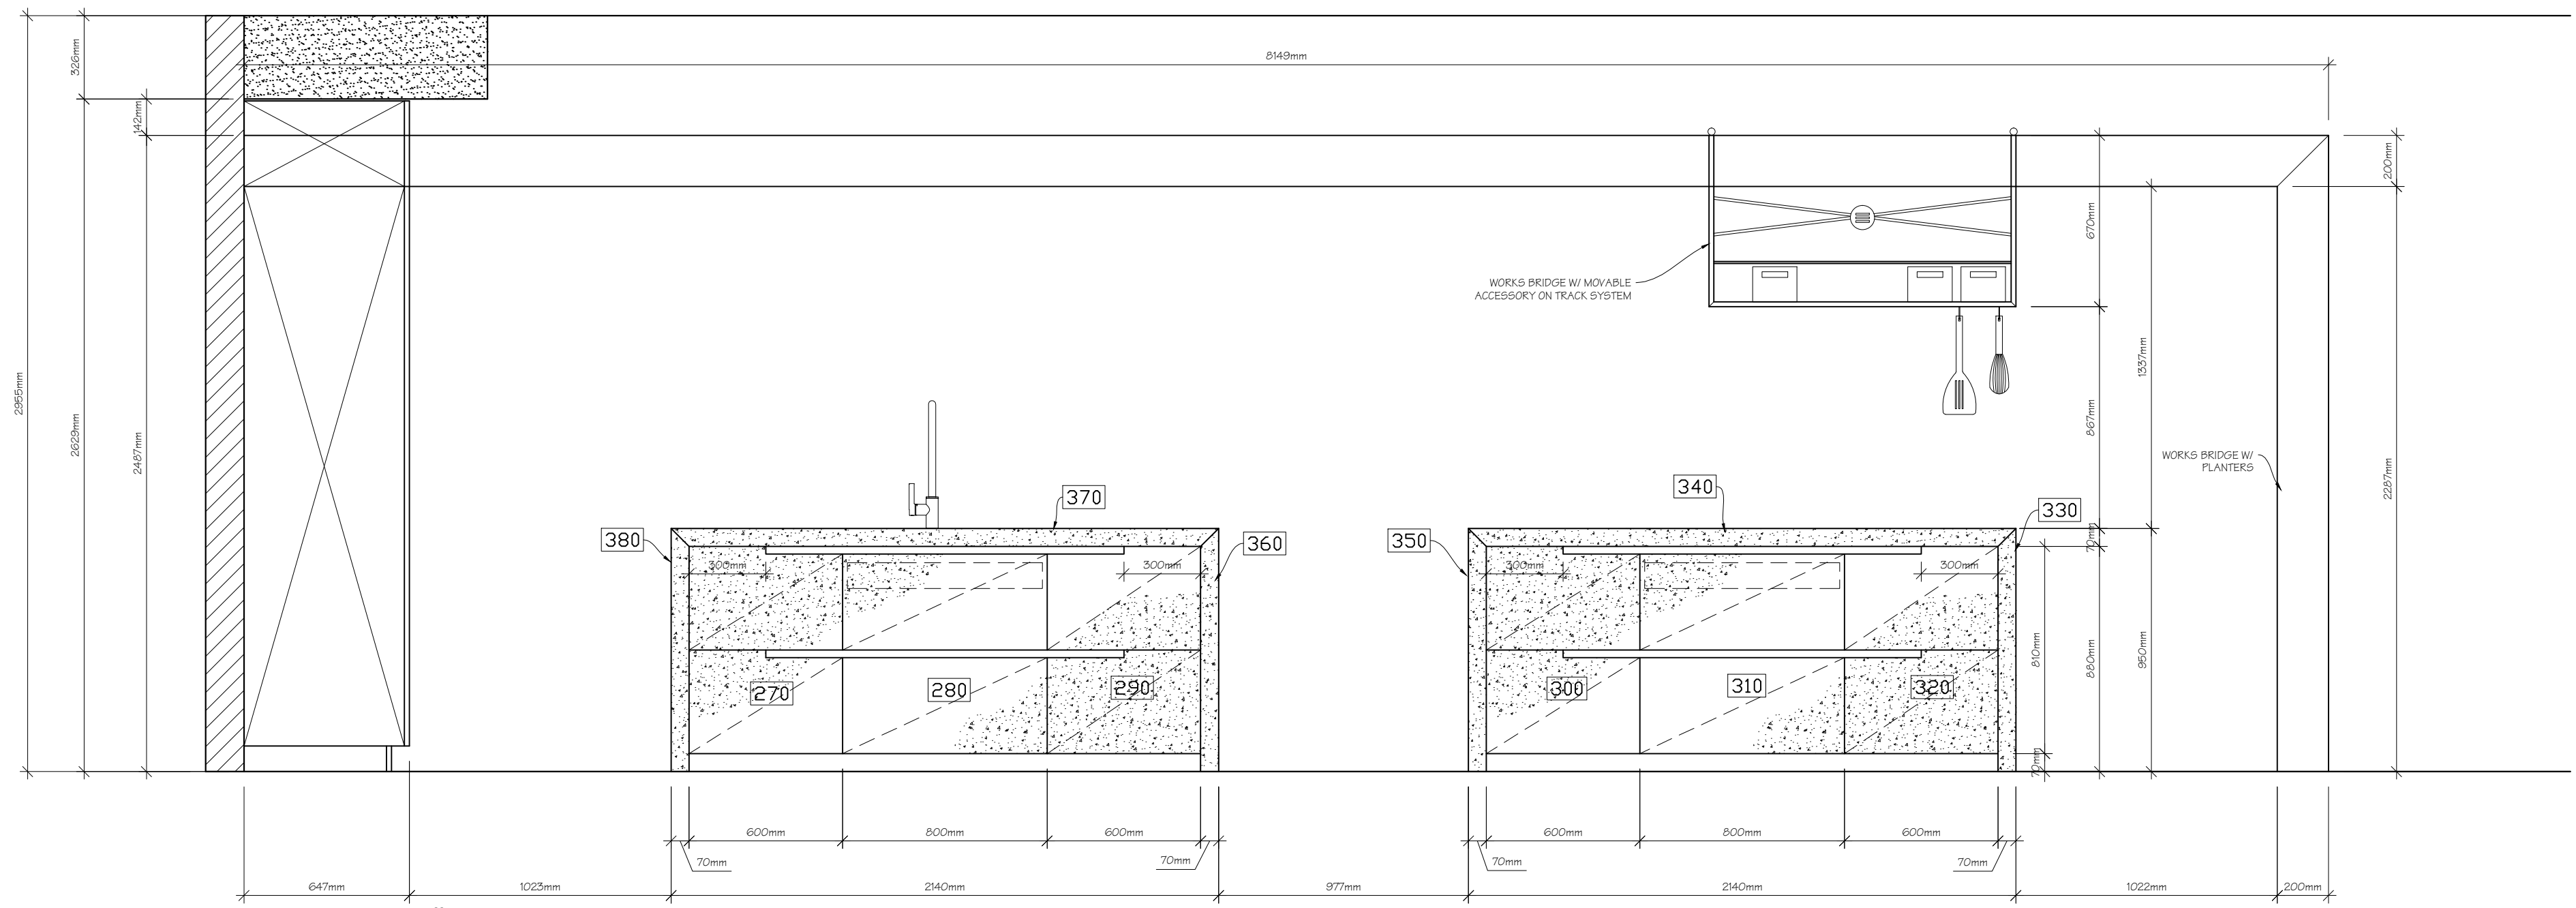

# A0117 Display

**POCKET DOOR  
INTERIOR**

**A** HOUSTON SHOWROOM - DISPLAY #7  
ELEVATION A  
(POCKET DOOR CLOSED)

Scale:  
Designer: LESLIE HODGE

HOUSTON SHOWROOM  
DISPLAY #1 - 2016

EGGERSMANN USA  
5120 WOODWAY, SUITE 250  
HOUSTON, TX 77056  
(713) 877.8088

**B** HOUSTON SHOWROOM - DISPLAY #7  
 ELEVATION B  
 (TURN-STYLES CLOSED)

Scale:  
 Designer: LESLIE HODGE

HOUSTON SHOWROOM  
 DISPLAY #1 - 2016

EGGERSMANN USA  
 5120 WOODWAY, SUITE 250  
 HOUSTON, TX 77056  
 (713) 877.8088

**C** HOUSTON SHOWROOM - DISPLAY #7  
ELEVATION C

**D** HOUSTON SHOWROOM - DISPLAY #7  
ELEVATION D

Scale:  
Designer: LESLIE HODGE

HOUSTON SHOWROOM  
DISPLAY #1 - 2016

EGGERSMANN USA  
5120 WOODWAY, SUITE 250  
HOUSTON, TX 77056  
(713) 877.8088

TOP DRAWER:  
LBS12ES, LBSQ30ES

TOP DRAWER:  
LBSL30ES, 660816, 660817,  
LBS12ES, LBS10ES

TOP DRAWER:  
LFOLIES (x2), LBS20ES,  
LAGL2AL

MIDDLE PULL OUT:  
LKABRES, LBS12ES

MIDDLE PULL OUT:  
660826, LHOBRES, LBS10ES,  
LBS12ES, 660825