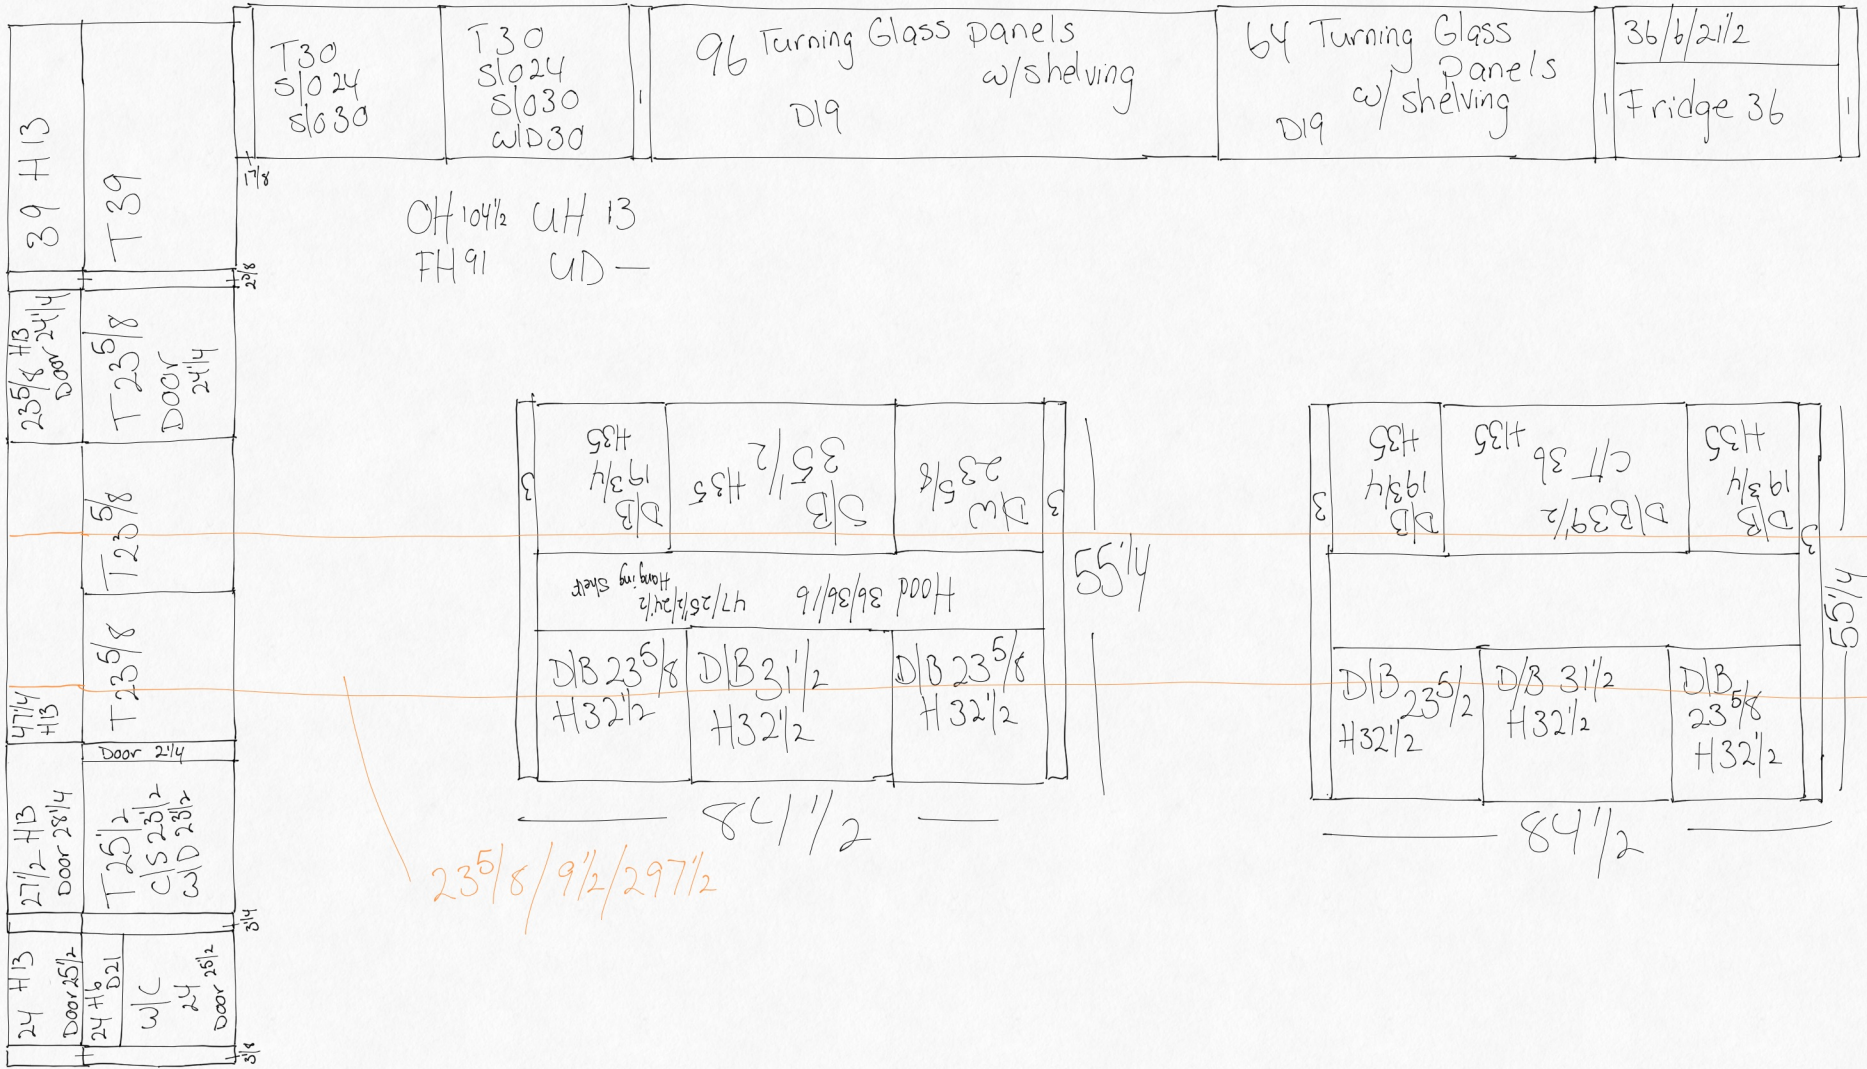

# A0117 Display

**POCKET DOOR  
INTERIOR**

**A** HOUSTON SHOWROOM - DISPLAY #7  
ELEVATION A  
(POCKET DOOR CLOSED)

Scale:  
Designer: LESLIE HODGE

HOUSTON SHOWROOM  
DISPLAY #1 - 2016

EGGERSMANN USA  
5120 WOODWAY, SUITE 250  
HOUSTON, TX 77056  
(713) 877.8088

**B** HOUSTON SHOWROOM - DISPLAY #7  
 ELEVATION B  
 (TURN-STYLES CLOSED)

Scale:  
 Designer: LESLIE HODGE

HOUSTON SHOWROOM  
 DISPLAY #1 - 2016

EGGERSMANN USA  
 5120 WOODWAY, SUITE 250  
 HOUSTON, TX 77056  
 (713) 877.8088

TOP DRAWER:  
LBS12ES, LBSQ30ES

TOP DRAWER:  
LBSL30ES, 660816, 660817,  
LBS12ES, LBS10ES

TOP DRAWER:  
LFOLIES (x2), LBS20ES,  
LAGL2AL

MIDDLE PULL OUT:  
LKABRES, LBS12ES

MIDDLE PULL OUT:  
660826, LHOBRES, LBS10ES,  
LBS12ES, 660825

3RD DRAWER:  
LFAEX10ES, LBS12ES,  
LBS24ES

BOTTOM PULL OUT:  
LTB26ES, LTB22ES

**HOUSTON SHOWROOM - DISPLAY #7**  
**ELEVATION C - DRAWER ACCESSORIES**

Scale:  
Designer: LESLIE HODGE

HOUSTON SHOWROOM  
DISPLAY #1 - 2016