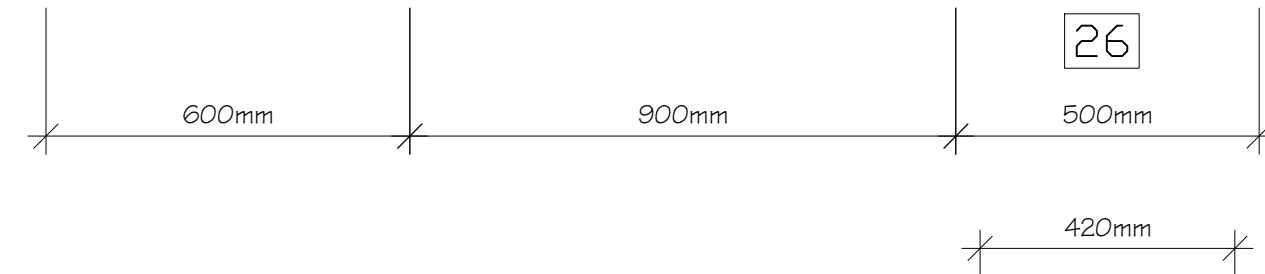

HOUSTON SHOWROOM - DISPLAY #7
ELEVATION C - DRAWER ACCESSORIES

Scale:
Designer: LESLIE HODGE

HOUSTON SHOWROOM
DISPLAY #1 - 2016

EGGERSMANN USA
5120 WOODWAY, SUITE 250
HOUSTON, TX 77056
(713) 877.8088