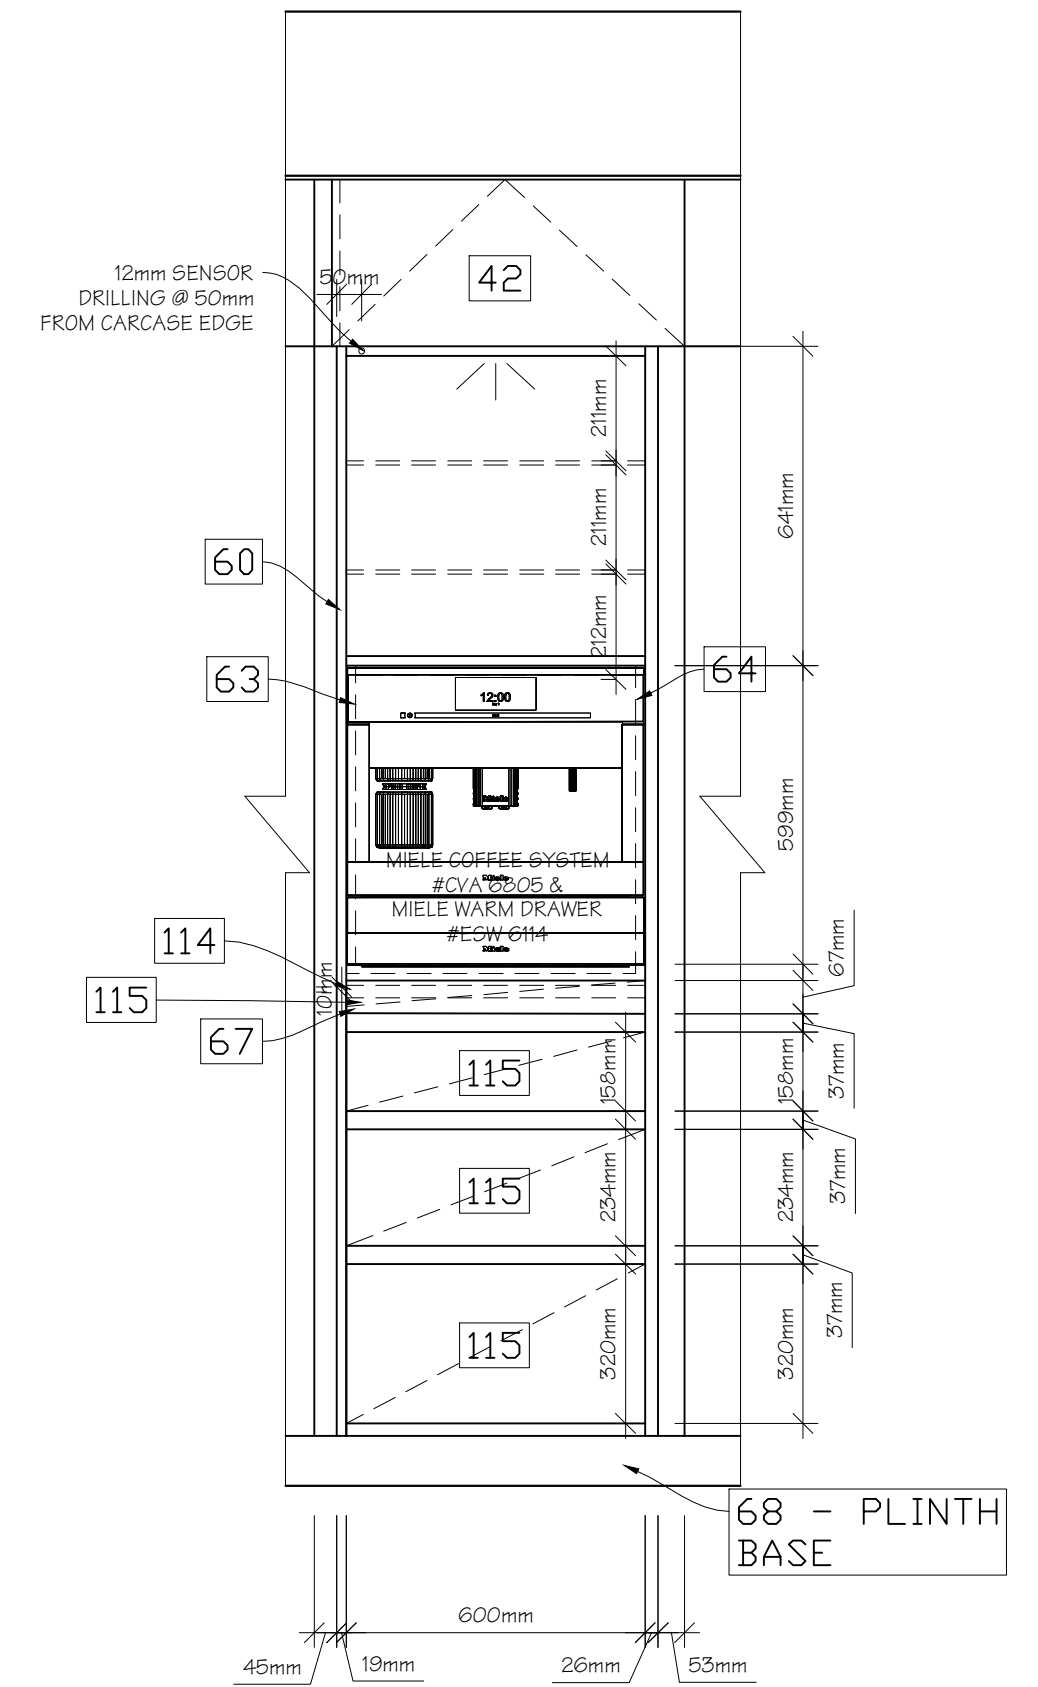

# A0117 Display

**POCKET DOOR  
INTERIOR**

**A** HOUSTON SHOWROOM - DISPLAY #7  
ELEVATION A  
(POCKET DOOR CLOSED)

Scale:  
Designer: LESLIE HODGE

HOUSTON SHOWROOM  
DISPLAY #1 - 2016

EGGERSMANN USA  
5120 WOODWAY, SUITE 250  
HOUSTON, TX 77056  
(713) 877.8088

**B** HOUSTON SHOWROOM - DISPLAY #7  
 ELEVATION B  
 (TURN-STYLES CLOSED)

Scale:  
 Designer: LESLIE HODGE

HOUSTON SHOWROOM  
 DISPLAY #1 - 2016

EGGERSMANN USA  
 5120 WOODWAY, SUITE 250  
 HOUSTON, TX 77056  
 (713) 877.8088

TOP DRAWER:  
LBS12ES, LBSQ30ES

TOP DRAWER:  
LBSL30ES, 660816, 660817,  
LBS12ES, LBS10ES

TOP DRAWER:  
LFOLIES (x2), LBS20ES,  
LAGL2AL

MIDDLE PULL OUT:  
LKABRES, LBS12ES

MIDDLE PULL OUT:  
660826, LHOBRES, LBS10ES,  
LBS12ES, 660825

3RD DRAWER:  
LFAEX10ES, LBS12ES,  
LBS24ES

BOTTOM PULL OUT:  
LTB26ES, LTB22ES

**HOUSTON SHOWROOM - DISPLAY #7**  
**ELEVATION C - DRAWER ACCESSORIES**

Scale:  
Designer: LESLIE HODGE

HOUSTON SHOWROOM  
DISPLAY #1 - 2016