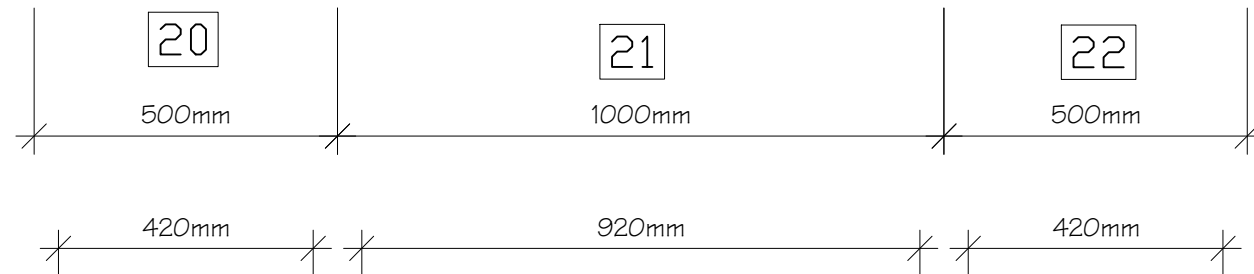

**C** HOUSTON SHOWROOM - DISPLAY #7  
ELEVATION C

**D** HOUSTON SHOWROOM - DISPLAY #7  
ELEVATION D

Scale:  
Designer: LESLIE HODGE

HOUSTON SHOWROOM  
DISPLAY #1 - 2016

EGGERSMANN USA  
5120 WOODWAY, SUITE 250  
HOUSTON, TX 77056  
(713) 877.8088