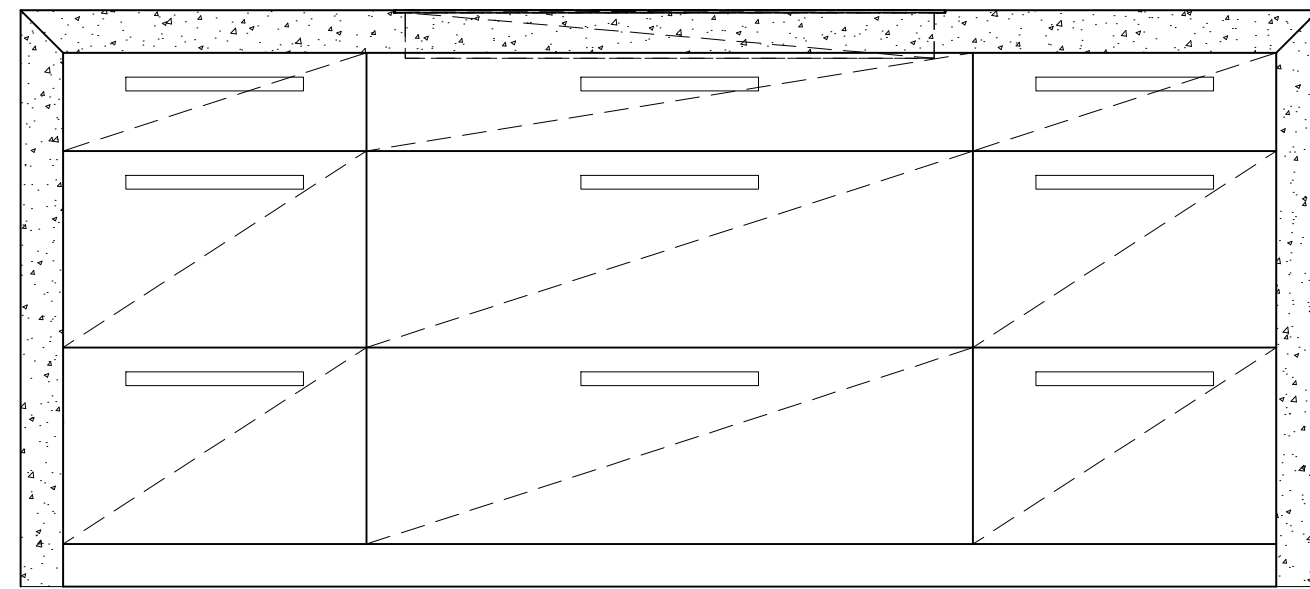

**C** HOUSTON SHOWROOM - DISPLAY #7  
ELEVATION C

**D** HOUSTON SHOWROOM - DISPLAY #7  
ELEVATION D

Scale:  
Designer: LESLIE HODGE

HOUSTON SHOWROOM  
DISPLAY #1 - 2016

EGGERSMANN USA  
5120 WOODWAY, SUITE 250  
HOUSTON, TX 77056  
(713) 877.8088