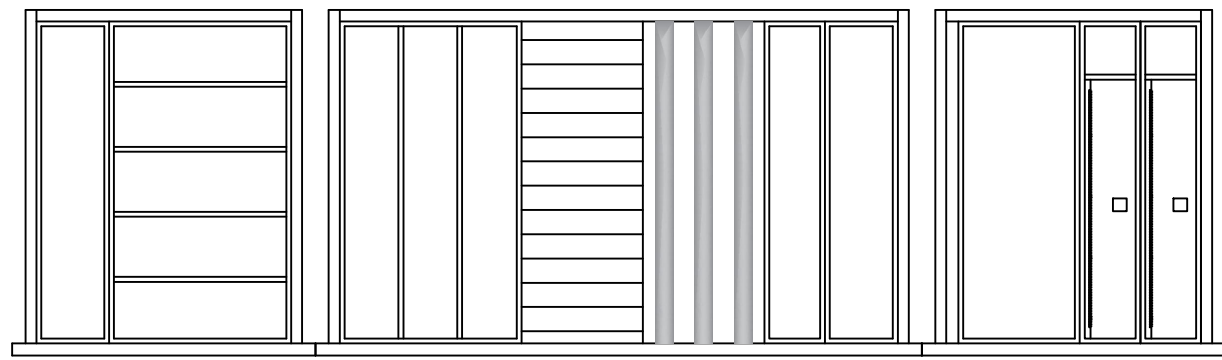

**C** HOUSTON SHOWROOM - DISPLAY #7  
ELEVATION C

**D** HOUSTON SHOWROOM - DISPLAY #7  
ELEVATION D

Scale:  
Designer: LESLIE HODGE

HOUSTON SHOWROOM  
DISPLAY #1 - 2016

EGGERSMANN USA  
5120 WOODWAY, SUITE 250  
HOUSTON, TX 77056  
(713) 877.8088