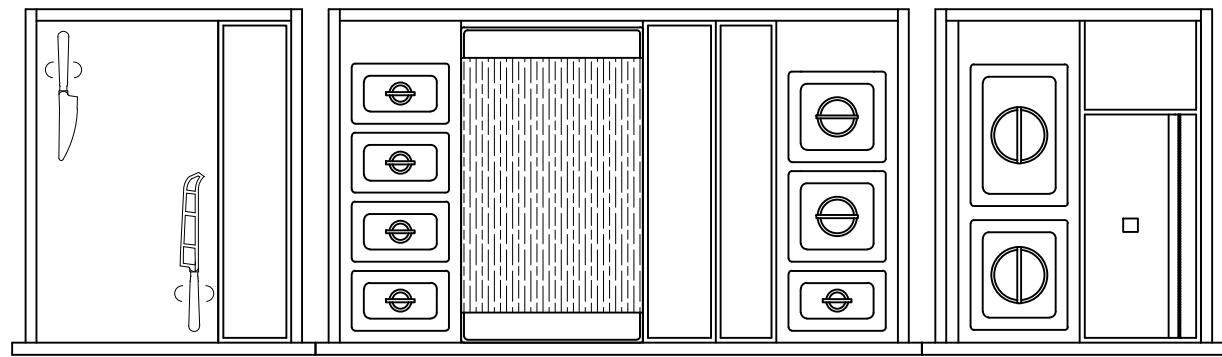

MIDDLE PULL OUT:
LKABRES, LBS12ES

MIDDLE PULL OUT:
660826, LHOBRES, LBS10ES,
LBS12ES, 660825

MIDDLE PULL OUT:
660862, LWIPEES28,
LAGL2AL