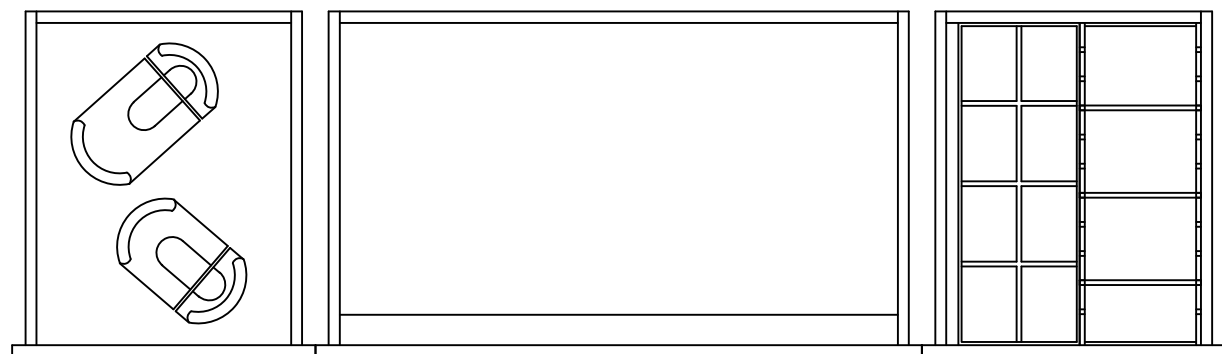

BOTTOM PULL OUT:
LTB26ES, LTB22ES

BOTTOM PULL OUT:
POT LID HOLDER

BOTTOM PULL OUT:
LFRAM20ES, LFE08ES