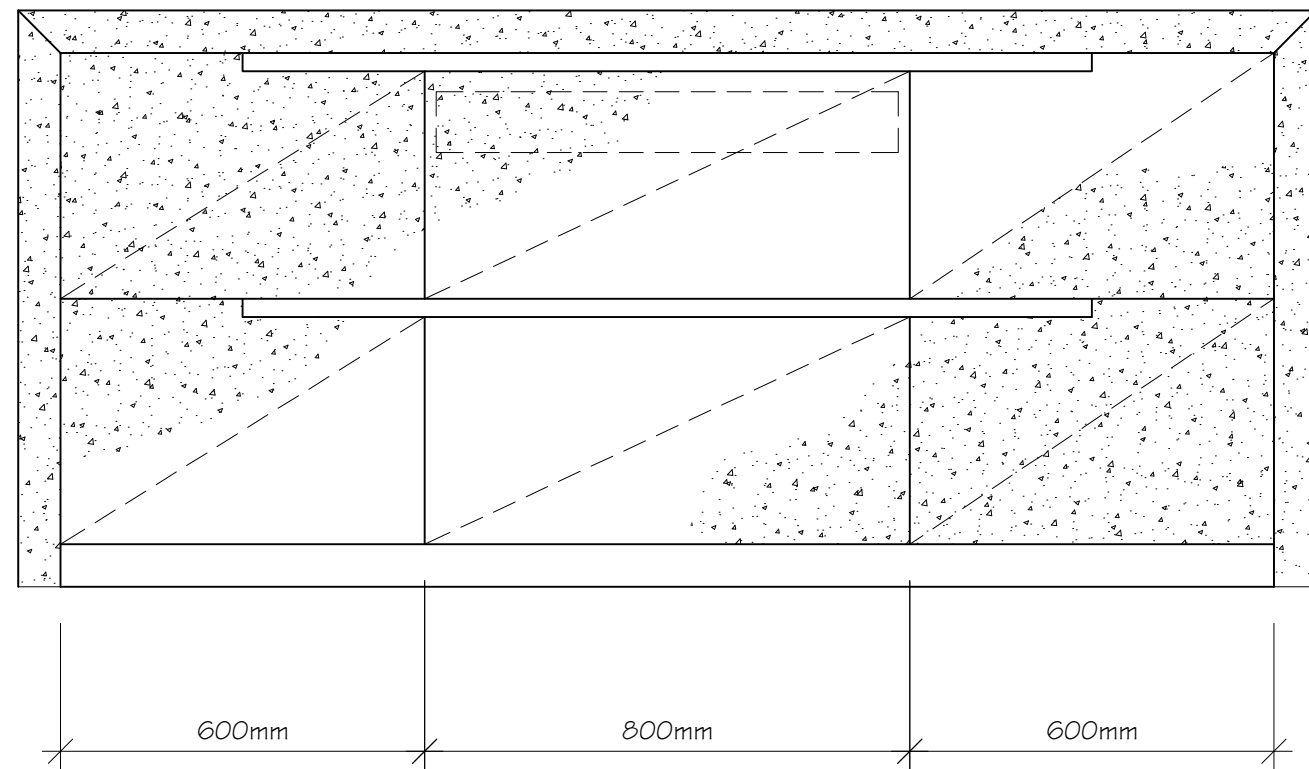

27

28

29

30

31

32

HOUSTON SHOWROOM - DISPLAY #7
ELEVATION D - DRAWER ACCESSORIES

Scale:
Designer: LESLIE HODGE

HOUSTON SHOWROOM
DISPLAY #1 - 2016

EGGERSMANN USA
5120 WOODWAY, SUITE 250
HOUSTON, TX 77056
(713) 877.8088