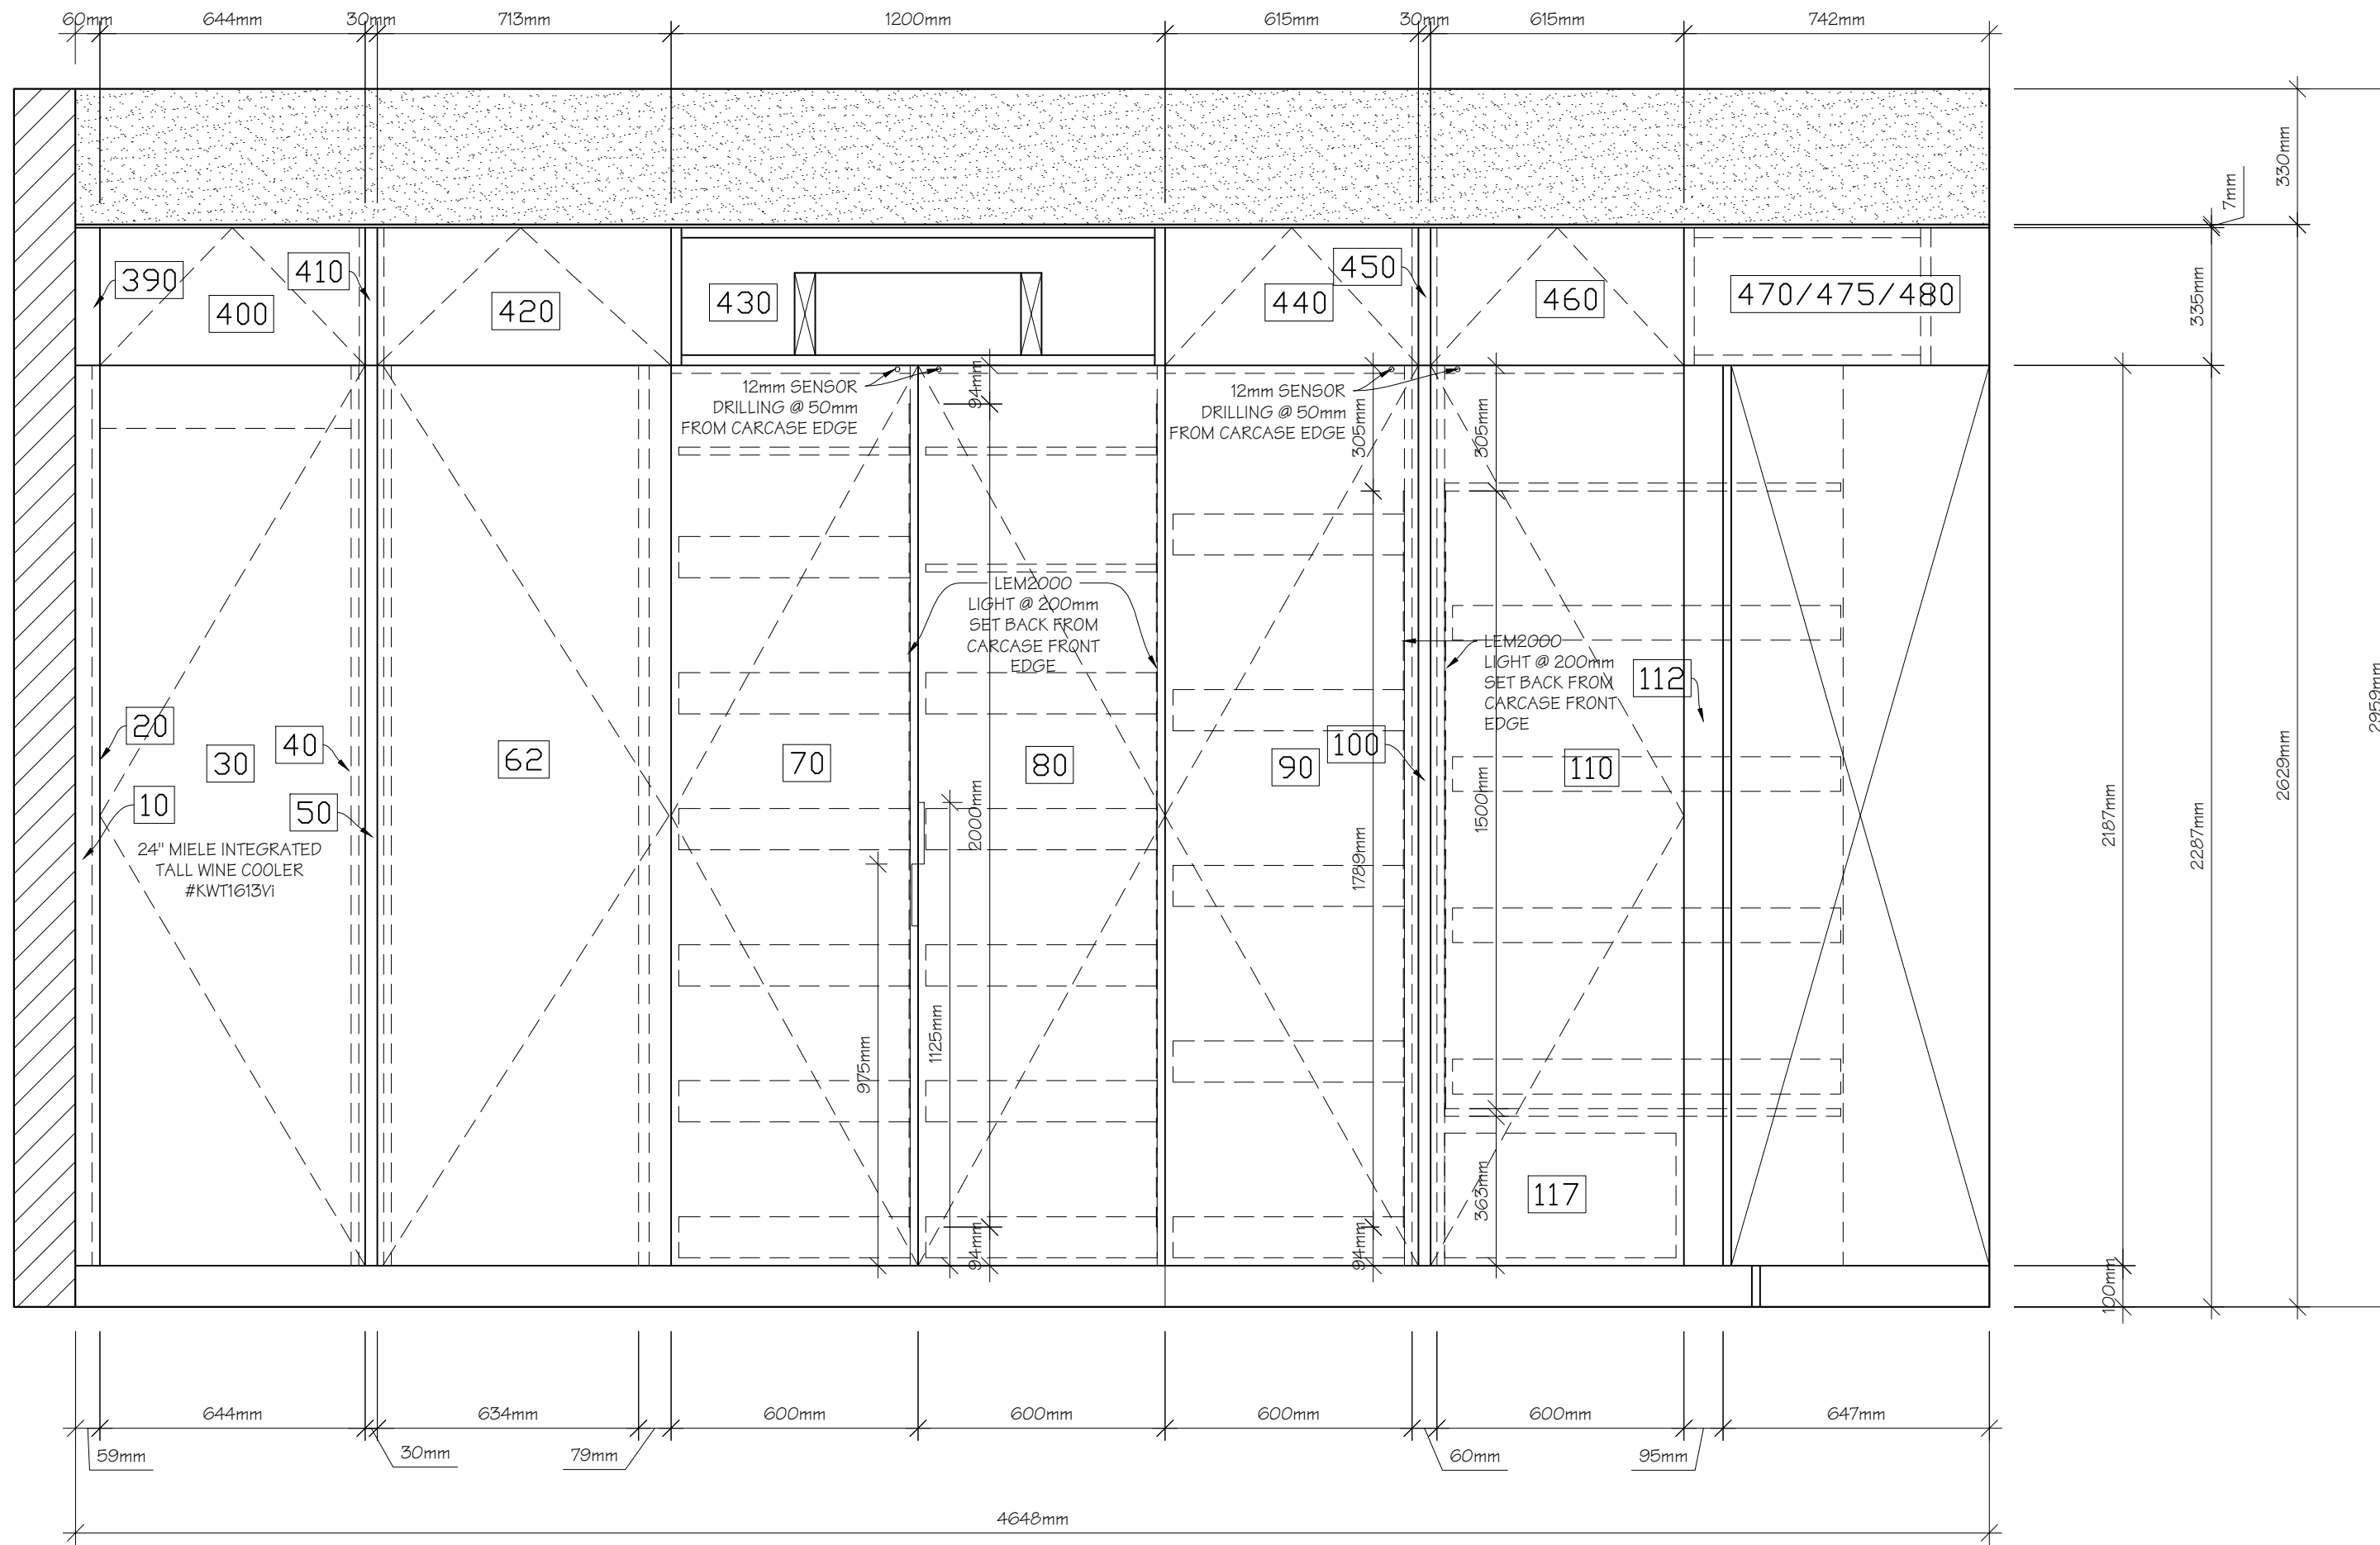

# A0117 Display

**POCKET DOOR  
INTERIOR**

**A** HOUSTON SHOWROOM - DISPLAY #7  
ELEVATION A  
(POCKET DOOR CLOSED)

Scale:  
Designer: LESLIE HODGE

HOUSTON SHOWROOM  
DISPLAY #1 - 2016

EGGERSMANN USA  
5120 WOODWAY, SUITE 250  
HOUSTON, TX 77056  
(713) 877.8088

**B** HOUSTON SHOWROOM - DISPLAY #7  
 ELEVATION B  
 (TURN-STYLES CLOSED)

Scale:  
 Designer: LESLIE HODGE

HOUSTON SHOWROOM  
 DISPLAY #1 - 2016

EGGERSMANN USA  
 5120 WOODWAY, SUITE 250  
 HOUSTON, TX 77056  
 (713) 877.8088

**C** HOUSTON SHOWROOM - DISPLAY #7  
ELEVATION C

**D** HOUSTON SHOWROOM - DISPLAY #7  
ELEVATION D

Scale:  
Designer: LESLIE HODGE

HOUSTON SHOWROOM  
DISPLAY #1 - 2016

EGGERSMANN USA  
5120 WOODWAY, SUITE 250  
HOUSTON, TX 77056  
(713) 877.8088

TOP DRAWER:  
LBS12ES, LBSQ30ES

TOP DRAWER:  
LBSL30ES, 660816, 660817,  
LBS12ES, LBS10ES

TOP DRAWER:  
LFOLIES (x2), LBS20ES,  
LAGL2AL

MIDDLE PULL OUT:  
LKABRES, LBS12ES

MIDDLE PULL OUT:  
660826, LHOBRES, LBS10ES,  
LBS12ES, 660825