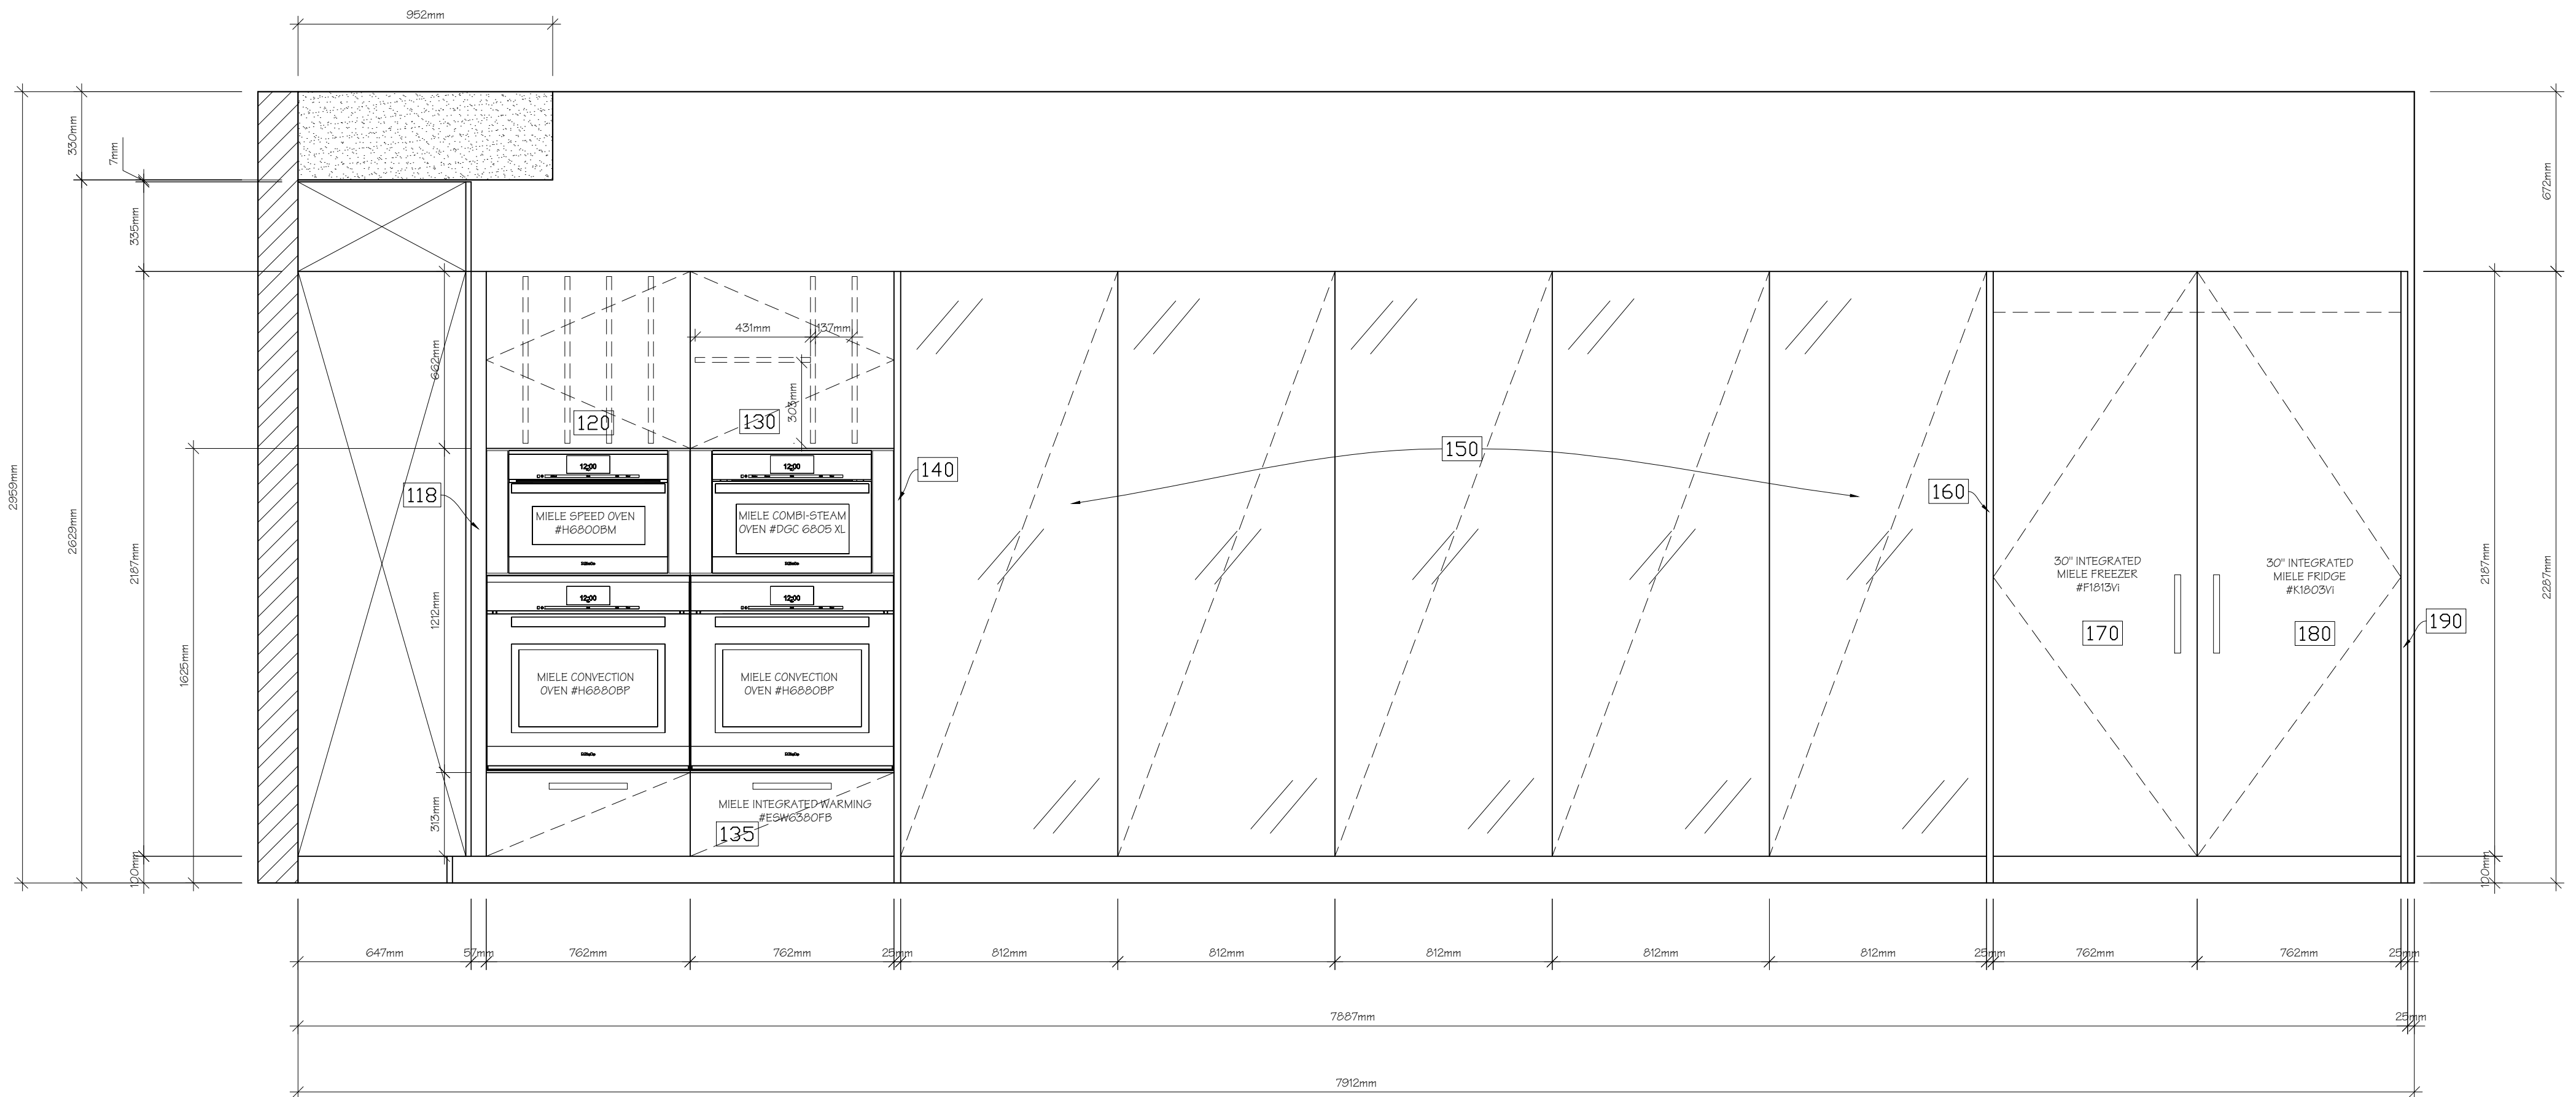

# A0117 Display

**POCKET DOOR  
INTERIOR**

**A** HOUSTON SHOWROOM - DISPLAY #7  
ELEVATION A  
(POCKET DOOR CLOSED)

Scale:  
Designer: LESLIE HODGE

HOUSTON SHOWROOM  
DISPLAY #1 - 2016

EGGERSMANN USA  
5120 WOODWAY, SUITE 250  
HOUSTON, TX 77056  
(713) 877.8088

**B** HOUSTON SHOWROOM - DISPLAY #7  
 ELEVATION B  
 (TURN-STYLES CLOSED)

Scale:  
 Designer: LESLIE HODGE

HOUSTON SHOWROOM  
 DISPLAY #1 - 2016

EGGERSMANN USA  
 5120 WOODWAY, SUITE 250  
 HOUSTON, TX 77056  
 (713) 877.8088

**C** HOUSTON SHOWROOM - DISPLAY #7  
ELEVATION C

**D** HOUSTON SHOWROOM - DISPLAY #7  
ELEVATION D

Scale:  
Designer: LESLIE HODGE

HOUSTON SHOWROOM  
DISPLAY #1 - 2016

EGGERSMANN USA  
5120 WOODWAY, SUITE 250  
HOUSTON, TX 77056  
(713) 877.8088

TOP DRAWER:  
LBS12ES, LBSQ30ES

TOP DRAWER:  
LBSL30ES, 660816, 660817,  
LBS12ES, LBS10ES

TOP DRAWER:  
LFOLIES (x2), LBS20ES,  
LAGL2AL

MIDDLE PULL OUT:  
LKABRES, LBS12ES

MIDDLE PULL OUT:  
660826, LHOBRES, LBS10ES,  
LBS12ES, 660825