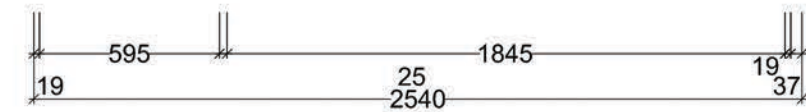

1. shelving system S28
   -finish: decor toffee U 1343 SM
   -aluminium shelf:
   -frame: light bronze anodized
   -filling: parsol 4mm bronze
   -pull-down bar(electri.): 15kg bronze
   -clothes rail: w/artificial leather .....
2. -angle shoe shelves:
   -finish: decor toffee U 1343 SM
   -rail: light bronze anodized
3. -pull-out for boots:
   -front: decor toffee U 1343 SM
   -frame: light bronze
4. -pull-out for shoes:
   -front: decor toffee U 1343 SM
   -rod: light bronze
5. -illumination:
   -light:
   -colour:
   -switch:
6. -glass door:
   -frame: bronze anodized
   -filler:

1. aluminium-frame system
   -finish side panels / back panel: Skai perle
   -finish top / bottom shelf: decor toffee U 1343 SM
   -aluminium shelf:
   -frame: bronze anodized
   -filling: parsol glass bronze
   -filling 2: w/artificial leather Skai Sotega perle F5070911
2. -box:
   -glassdoor:
   -frame: light bronze
   -filler:

elevation B