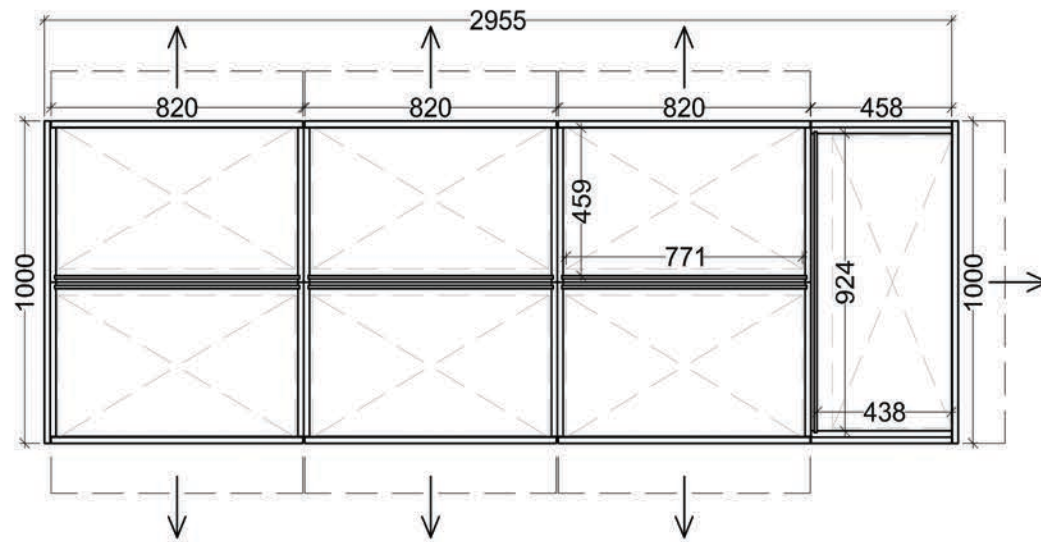

elevation B

elevation B (with hinged doors)

- wall panel
- panel: eco leather aristide taupe #250
- carcass:
 - finish: decor wildfire 5530
 - illumination:
 - light: LED strip
 - color: warmwhite 3000k
 - switch: remode control
- mirror:
 - frame: decor wildfire 5530
 - infill: mirror, bronze