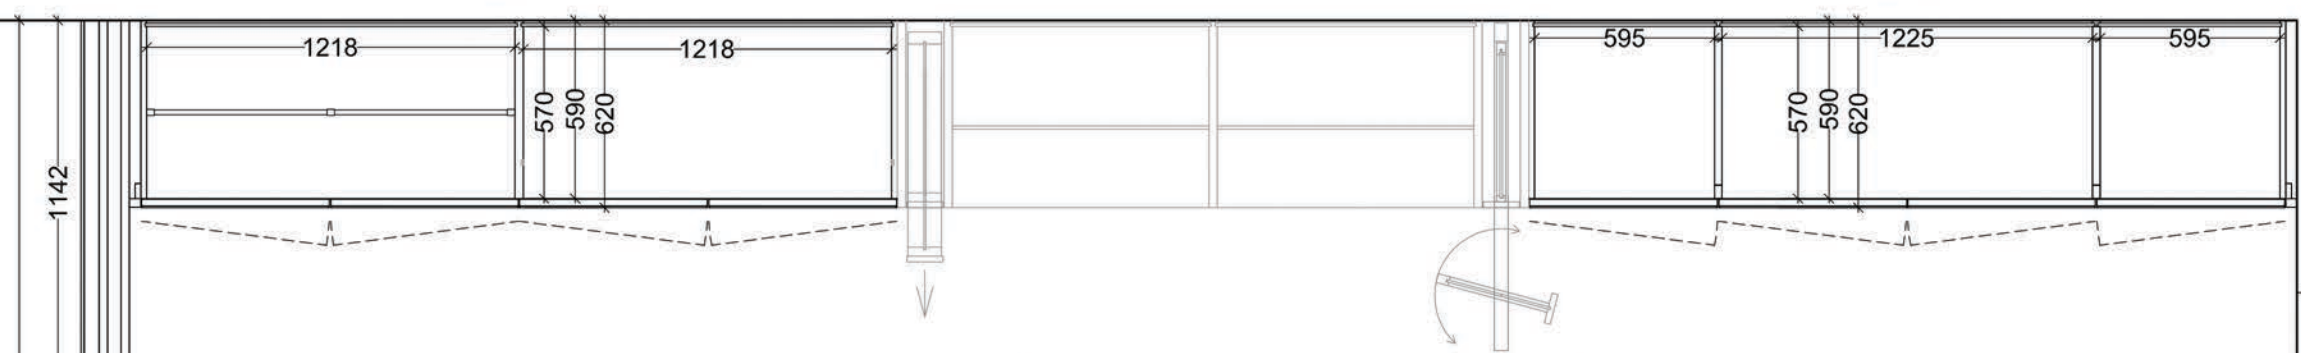

- shelving system S28
 -finish: decor toffee U 1343 SM
 -aluminium shelf:
 -frame: light bronze anodized
 -filling: parsol 4mm bronze
 -pull-down bar(electri.): 15kg bronze
 -clothes rail: w/artificial leather
- angle shoe shelves:
 -finish: decor toffee U 1343 SM
 -rail: light bronze anodized
- pull-out for boots:
 -front: decor toffee U 1343 SM
 -frame: light bronze
- pull-out for shoes:
 -front: decor toffee U 1343 SM
 -rod: light bronze
- illumination:
 -light:
 -colour:
 -switch:
- glass door:
 -frame: bronze anodized
 -filler:

- aluminium-frame system
 -finish side panels / back panel: Skai perle
 -finish top / bottom shelf: decor toffee U 1343 SM
 -aluminium shelf:
 -frame: bronze anodized
 -filling: parsol glass bronze
 -filling 2: w/artificial leather Skai Sotega perle F5070911
- box:
 -glassdoor:
 -frame: light bronze
 -filler:

elevation B

elevation B (with hinged doors)

- wall panel
- panel: eco leather aristide taupe #250
- carcass:
 - finish: decor wildfire 5530
 - illumination:
 - light: LED strip
 - color: warmwhite 3000k
 - switch: remode control
- mirror:
 - frame: decor wildfire 5530
 - infill: mirror, bronze