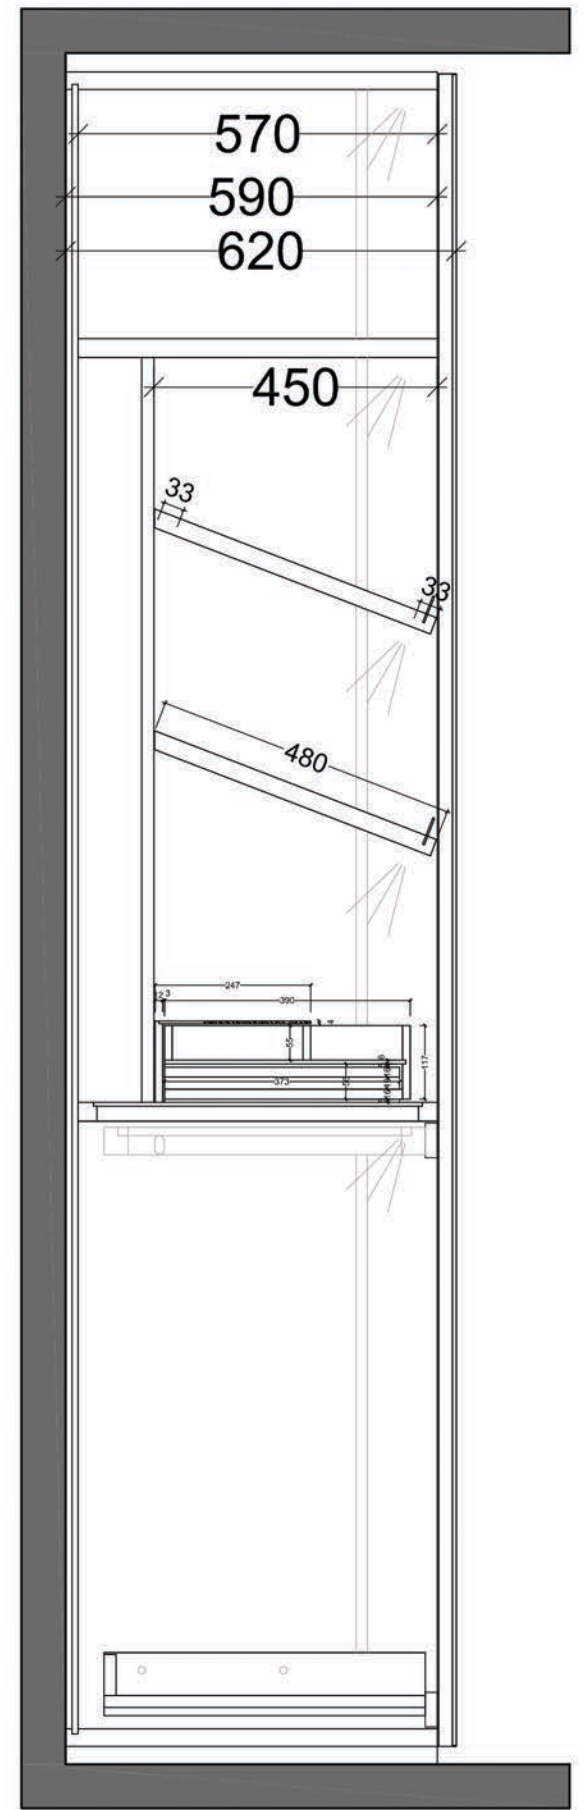

- shelving system S28
 -finish: decor toffee U 1343 SM
 -aluminium shelf:
 -frame: light bronze anodized
 -filling: parsol 4mm bronze
 -pull-down bar(electri.): 15kg bronze
 -clothes rail: w/artificial leather
- angle shoe shelves:
 -finish: decor toffee U 1343 SM
 -rail: light bronze anodized
- pull-out for boots:
 -front: decor toffee U 1343 SM
 -frame: light bronze
- pull-out for shoes:
 -front: decor toffee U 1343 SM
 -rod: light bronze
- illumination:
 -light:
 -colour:
 -switch:
- glass door:
 -frame: bronze anodized
 -filler:

- aluminium-frame system
 -finish side panels / back panel: Skai perle
 -finish top / bottom shelf: decor toffee U 1343 SM
 -aluminium shelf:
 -frame: bronze anodized
 -filling: parsol glass bronze
 -filling 2: w/artificial leather Skai Sotega perle F5070911
- box:
 -glassdoor:
 -frame: light bronze
 -filler:

elevation B

elevation B (with hinged doors)

- wall panel
- panel: eco leather aristide taupe #250
- carcass:
 - finish: decor wildfire 5530
 - illumination:
 - light: LED strip
 - color: warmwhite 3000k
 - switch: remode control
- mirror:
 - frame: decor wildfire 5530
 - infill: mirror, bronze