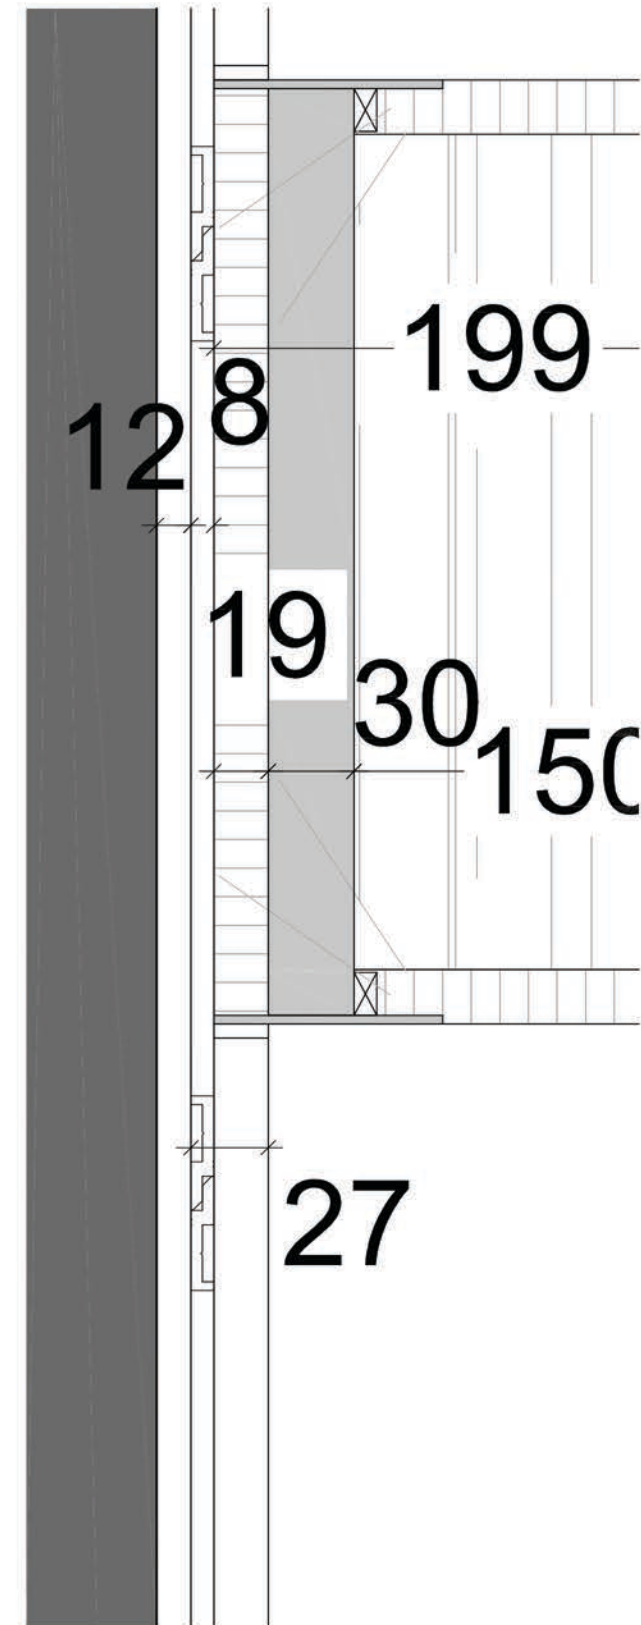

elevation B

elevation B (with hinged doors)

- wall panel
- panel: eco leather aristide taupe #250
- carcass:
 - finish: decor wildfire 5530
 - illumination:
 - light: LED strip
 - color: warmwhite 3000k
 - switch: remode control
- mirror:
 - frame: decor wildfire 5530
 - infill: mirror, bronze