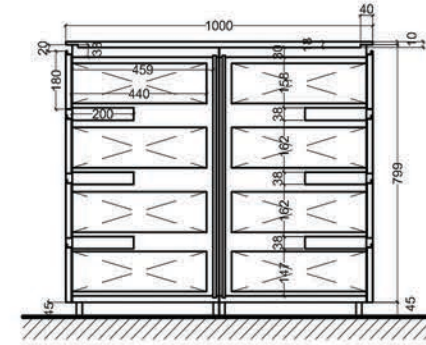

elevation B

elevation B (with hinged doors)

- wall panel
- panel: eco leather aristide taupe #250
- carcass:
 - finish: decor wildfire 5530
 - illumination:
 - light: LED strip
 - color: warmwhite 3000k
 - switch: remode control
- mirror:
 - frame: decor wildfire 5530
 - infill: mirror, bronze