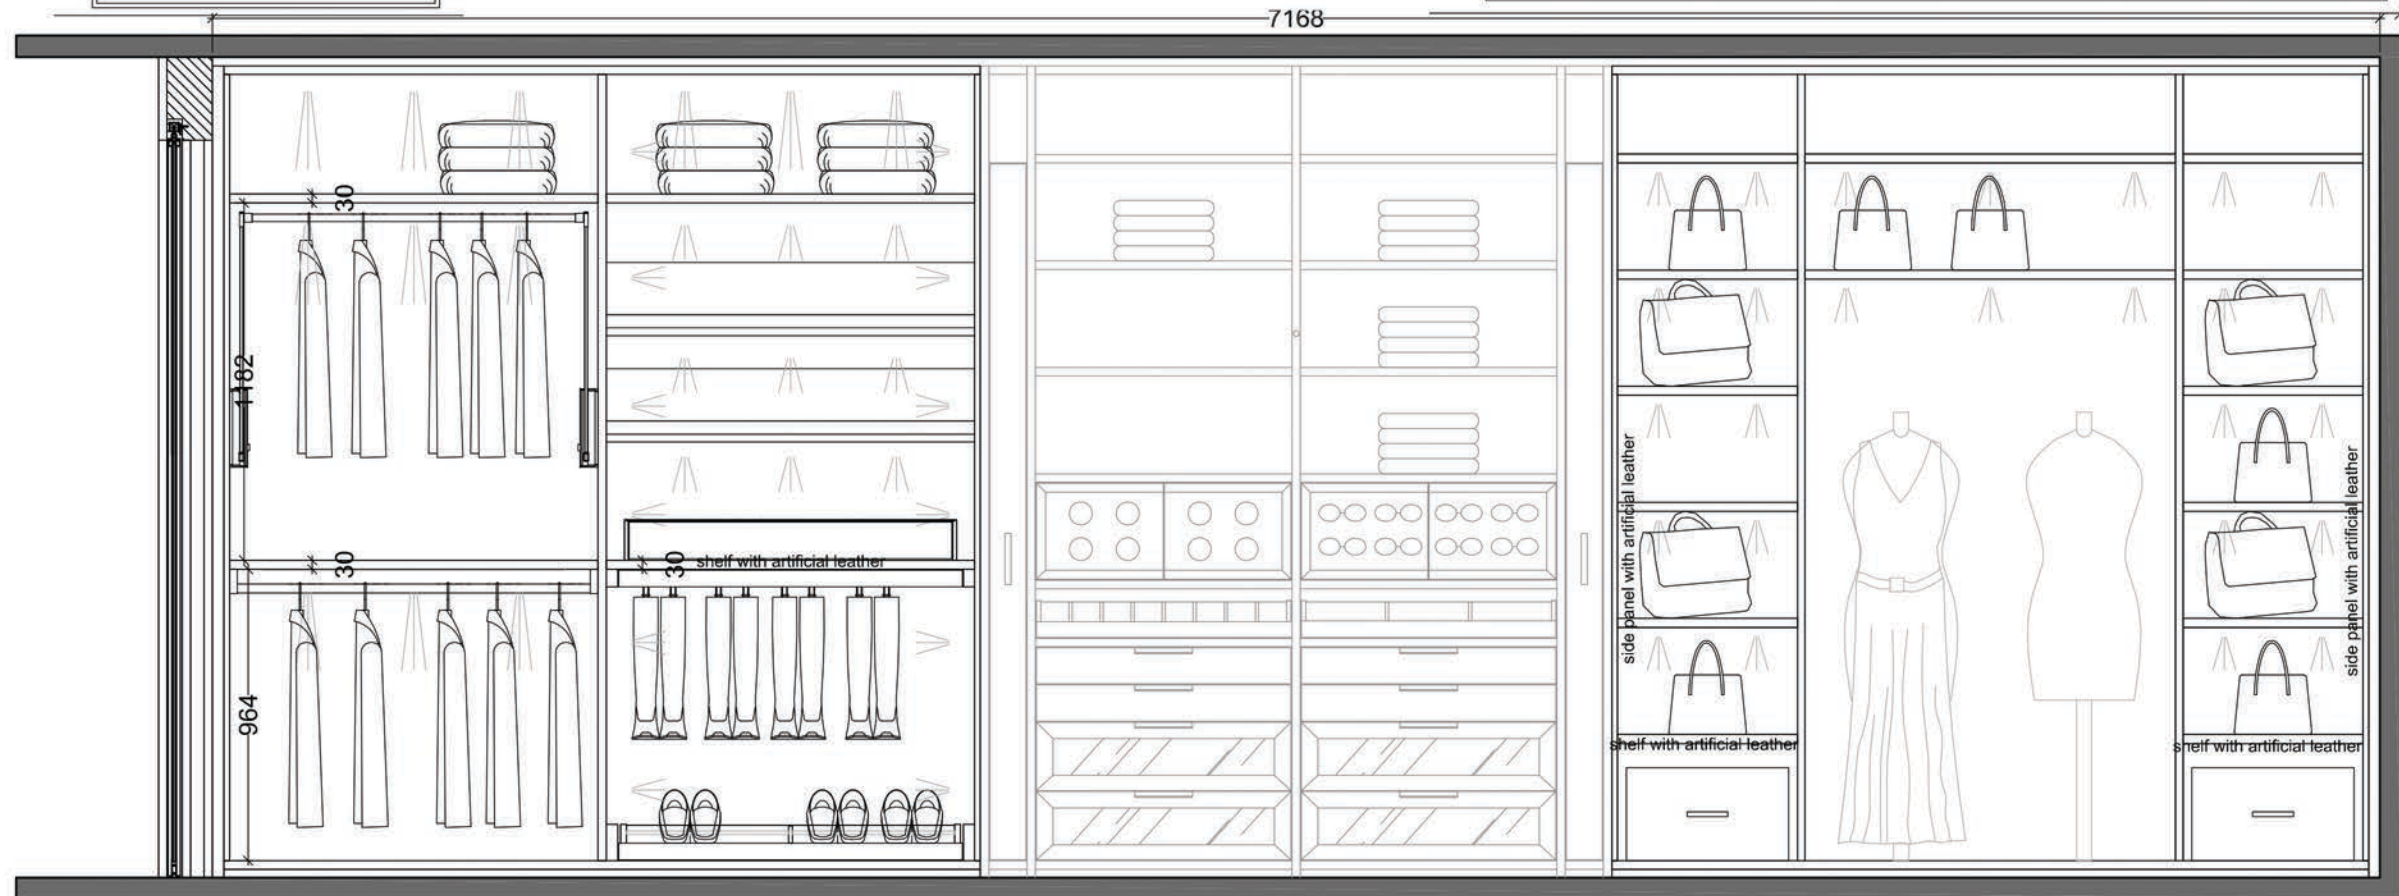

- shelving system S28
 -finish: decor toffee U 1343 SM
 -aluminium shelf:
 -frame: light bronze anodized
 -filling: parsol 4mm bronze
 -pull-down bar(electri.): 15kg bronze
 -clothes rail: w/artificial leather
- angle shoe shelves:
 -finish: decor toffee U 1343 SM
 -rail: light bronze anodized
- pull-out for boots:
 -front: decor toffee U 1343 SM
 -frame: light bronze
- pull-out for shoes:
 -front: decor toffee U 1343 SM
 -rod: light bronze
- illumination:
 -light:
 -colour:
 -switch:
- glass door:
 -frame: bronze anodized
 -filler:

- aluminium-frame system
 -finish side panels / back panel: Skai perle
 -finish top / bottom shelf: decor toffee U 1343 SM
 -aluminium shelf:
 -frame: bronze anodized
 -filling: parsol glass bronze
 -filling 2: w/artificial leather Skai Sotega perle F5070911
- box:
 -glassdoor:
 -frame: light bronze
 -filler:

elevation B

elevation B (with hinged doors)

- wall panel
- panel: eco leather aristide taupe #250
- carcass:
 - finish: decor wildfire 5530
 - illumination:
 - light: LED strip
 - color: warmwhite 3000k
 - switch: remode control
- mirror:
 - frame: decor wildfire 5530
 - infill: mirror, bronze