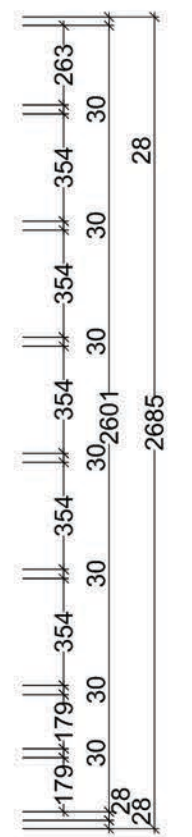

- shelving system S28
 -finish: decor toffee U 1343 SM
 -aluminium shelf:
 -frame: light bronze anodized
 -filling: parsol 4mm bronze
 -pull-down bar(electri.): 15kg bronze
 -clothes rail: w/artificial leather
- angle shoe shelves:
 -finish: decor toffee U 1343 SM
 -rail: light bronze anodized
- pull-out for boots:
 -front: decor toffee U 1343 SM
 -frame: light bronze
- pull-out for shoes:
 -front: decor toffee U 1343 SM
 -rod: light bronze
- illumination:
 -light:
 -colour:
 -switch:
- glass door:
 -frame: bronze anodized
 -filler:

- aluminium-frame system
 -finish side panels / back panel: Skai perle
 -finish top / bottom shelf: decor toffee U 1343 SM
 -aluminium shelf:
 -frame: bronze anodized
 -filling: parsol glass bronze
 -filling 2: w/artificial leather Skai Sotega perle F5070911
- box:
 -glassdoor:
 -frame: light bronze
 -filler:

elevation B

elevation B (with hinged doors)

- wall panel
- panel: eco leather aristide taupe #250
- carcass:
 - finish: decor wildfire 5530
 - illumination:
 - light: LED strip
 - color: warmwhite 3000k
 - switch: remode control
- mirror:
 - frame: decor wildfire 5530
 - infill: mirror, bronze