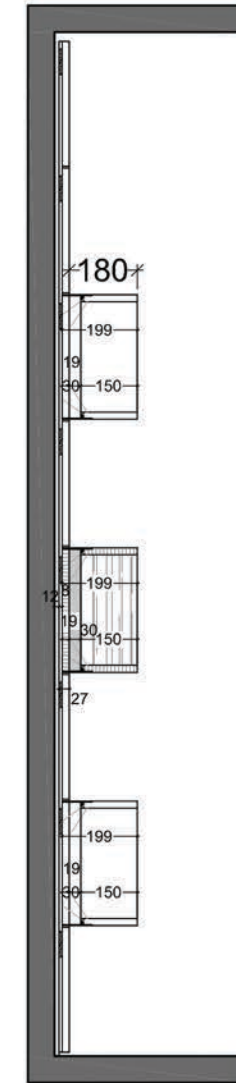

- shelving system S28
 -finish: decor toffee U 1343 SM
 -aluminium shelf:
 -frame: light bronze anodized
 -filling: parsol 4mm bronze
 -pull-down bar(electri.): 15kg bronze
 -clothes rail: w/artificial leather
- angle shoe shelves:
 -finish: decor toffee U 1343 SM
 -rail: light bronze anodized
- pull-out for boots:
 -front: decor toffee U 1343 SM
 -frame: light bronze
- pull-out for shoes:
 -front: decor toffee U 1343 SM
 -rod: light bronze
- illumination:
 -light:
 -colour:
 -switch:
- glass door:
 -frame: bronze anodized
 -filler:

- aluminium-frame system
 -finish side panels / back panel: Skai perle
 -finish top / bottom shelf: decor toffee U 1343 SM
 -aluminium shelf:
 -frame: bronze anodized
 -filling: parsol glass bronze
 -filling 2: w/artificial leather Skai Sotega perle F5070911
- box:
 -glassdoor:
 -frame: light bronze
 -filler:

elevation B

elevation B (with hinged doors)

- wall panel
- panel: eco leather aristide taupe #250
- carcass:
 - finish: decor wildfire 5530
 - illumination:
 - light: LED strip
 - color: warmwhite 3000k
 - switch: remode control
- mirror:
 - frame: decor wildfire 5530
 - infill: mirror, bronze

- ISLAND:**
- finish:
laminated chipboard
(PG 2) TOFFEE MATT
 - drawer upper 2 boxes:
chipboard veneered
(PG 6) WALNUT (US)
 - drawer lower 2 boxes:
laminated chipboard
silver-coloured
 - drawer handles:
recessed handle grip
aluminium anodized