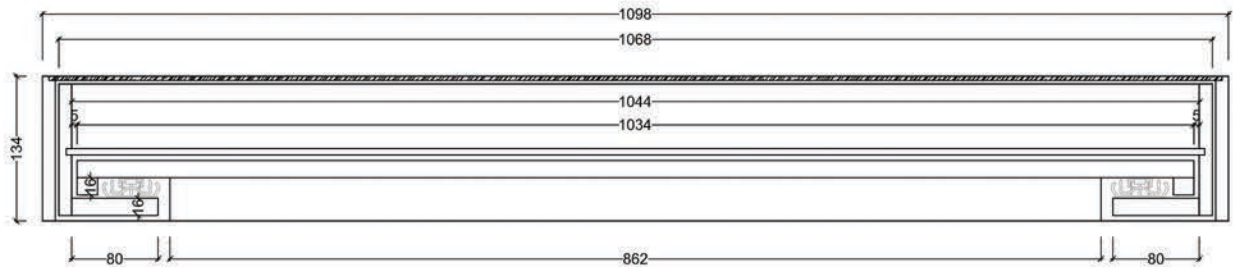

- shelving system S28
 -finish: decor toffee U 1343 SM
 -aluminium shelf:
 -frame: light bronze anodized
 -filling: parsol 4mm bronze
 -pull-down bar(electri.): 15kg bronze
 -clothes rail: w/artificial leather
- angle shoe shelves:
 -finish: decor toffee U 1343 SM
 -rail: light bronze anodized
- pull-out for boots:
 -front: decor toffee U 1343 SM
 -frame: light bronze
- pull-out for shoes:
 -front: decor toffee U 1343 SM
 -rod: light bronze
- illumination:
 -light:
 -colour:
 -switch:
- glass door:
 -frame: bronze anodized
 -filler:

- aluminium-frame system
 -finish side panels / back panel: Skai perle
 -finish top / bottom shelf: decor toffee U 1343 SM
 -aluminium shelf:
 -frame: bronze anodized
 -filling: parsol glass bronze
 -filling 2: w/artificial leather Skai Sotega perle F5070911
- box:
 -glassdoor:
 -frame: light bronze
 -filler:

elevation B

elevation B (with hinged doors)

- wall panel
- panel: eco leather aristide taupe #250
- carcass:
 - finish: decor wildfire 5530
 - illumination:
 - light: LED strip
 - color: warmwhite 3000k
 - switch: remode control
- mirror:
 - frame: decor wildfire 5530
 - infill: mirror, bronze