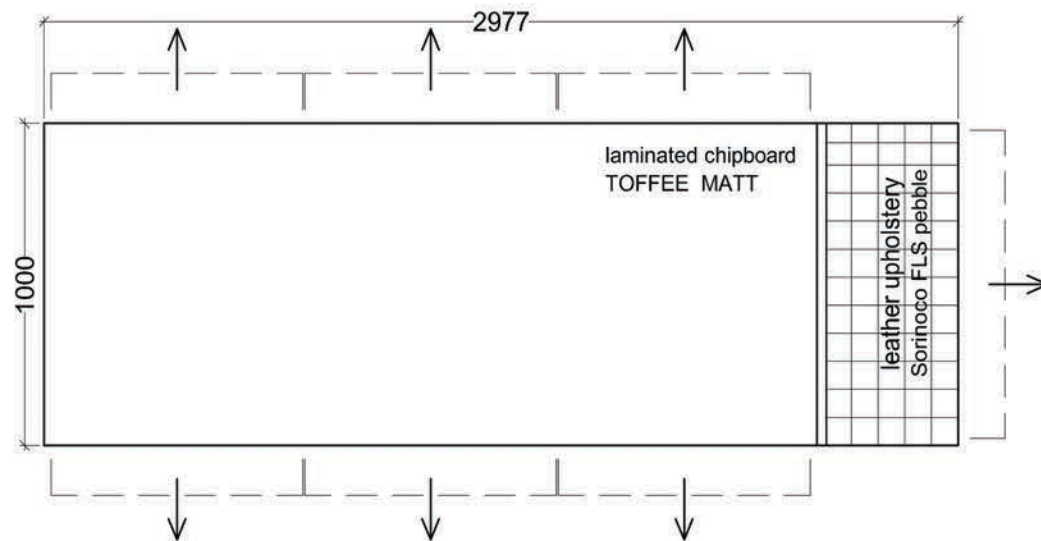

elevation B

elevation B (with hinged doors)

- wall panel
- panel: eco leather aristide taupe #250
- carcass:
 - finish: decor wildfire 5530
 - illumination:
 - light: LED strip
 - color: warmwhite 3000k
 - switch: remode control
- mirror:
 - frame: decor wildfire 5530
 - infill: mirror, bronze