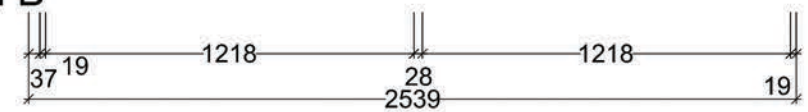

elevation B