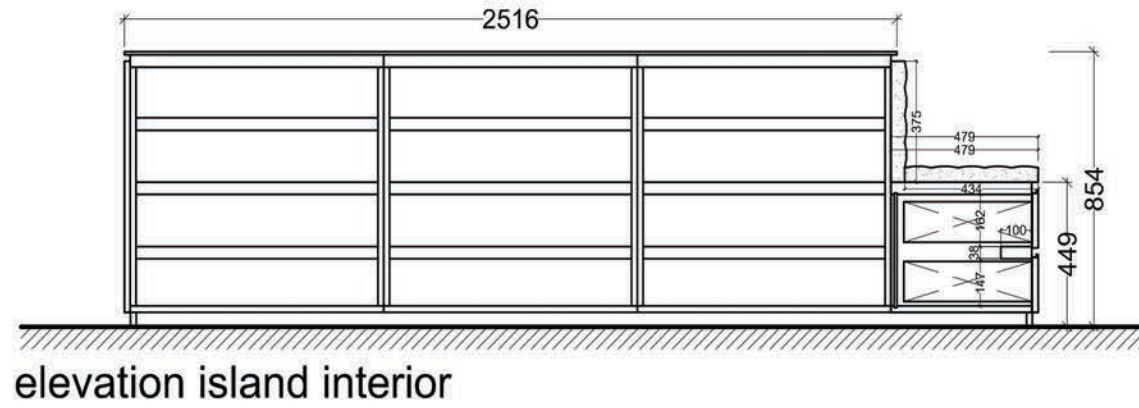

elevation B

elevation B (with hinged doors)

- wall panel
- panel: eco leather aristide taupe #250
- carcass:
 - finish: decor wildfire 5530
 - illumination:
 - light: LED strip
 - color: warmwhite 3000k
 - switch: remode control
- mirror:
 - frame: decor wildfire 5530
 - infill: mirror, bronze