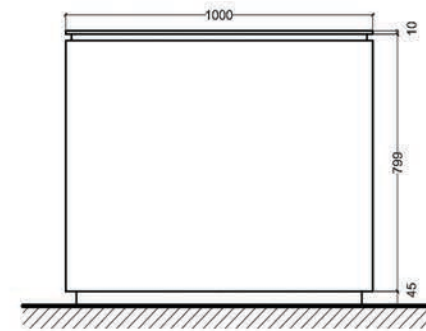

elevation B

elevation B (with hinged doors)

- wall panel
- panel: eco leather aristide taupe #250
- carcass:
 - finish: decor wildfire 5530
 - illumination:
 - light: LED strip
 - color: warmwhite 3000k
 - switch: remode control
- mirror:
 - frame: decor wildfire 5530
 - infill: mirror, bronze