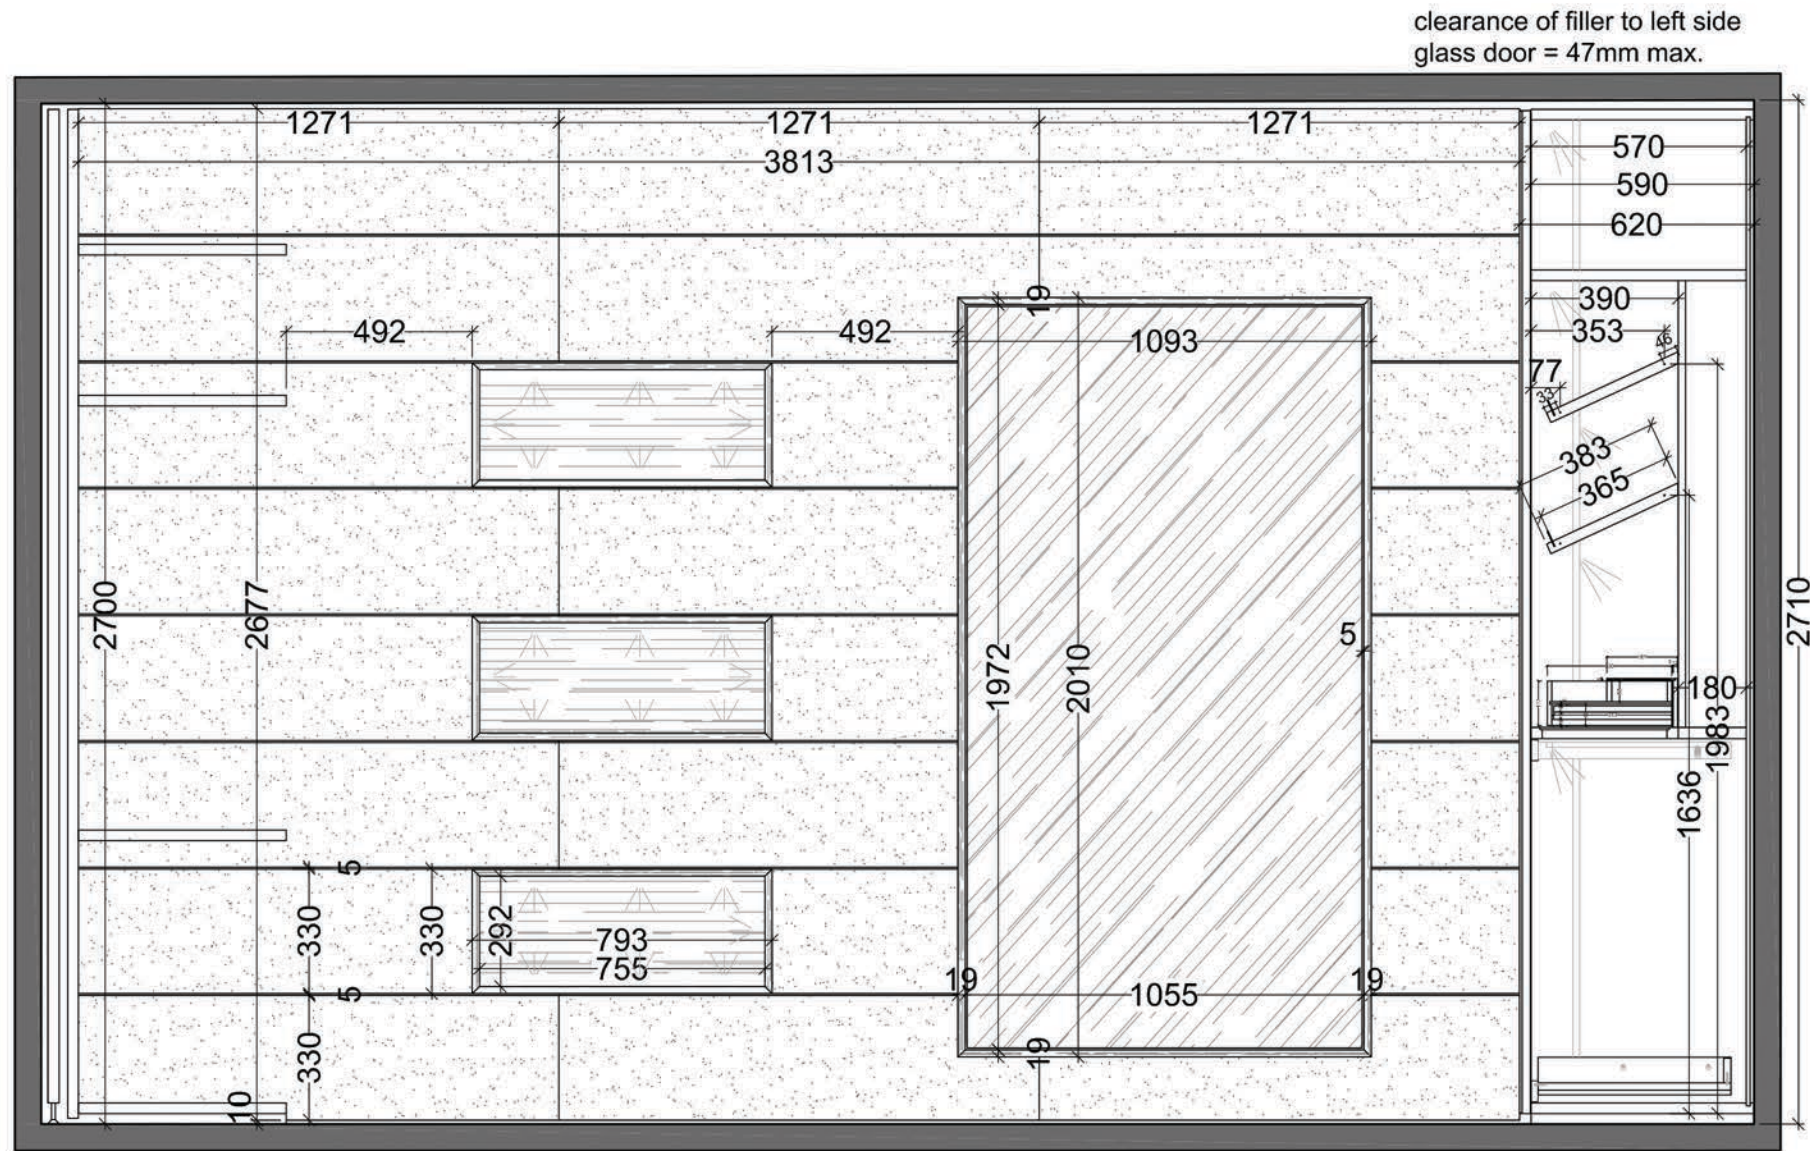

- shelving system S28
 -finish: decor toffee U 1343 SM
 -aluminium shelf:
 -frame: light bronze anodized
 -filling: parsol 4mm bronze
 -pull-down bar(electri.): 15kg bronze
 -clothes rail: w/artificial leather
- angle shoe shelves:
 -finish: decor toffee U 1343 SM
 -rail: light bronze anodized
- pull-out for boots:
 -front: decor toffee U 1343 SM
 -frame: light bronze
- pull-out for shoes:
 -front: decor toffee U 1343 SM
 -rod: light bronze
- illumination:
 -light:
 -colour:
 -switch:
- glass door:
 -frame: bronze anodized
 -filler:

elevation B

elevation B (with hinged doors)

- wall panel
- panel: eco leather aristide taupe #250
- carcass:
 - finish: decor wildfire 5530
 - illumination:
 - light: LED strip
 - color: warmwhite 3000k
 - switch: remode control
- mirror:
 - frame: decor wildfire 5530
 - infill: mirror, bronze