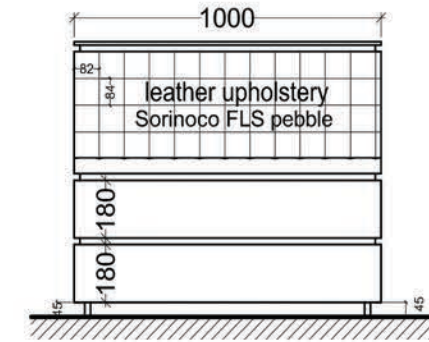

elevation B

elevation B (with hinged doors)

- wall panel
- panel: eco leather aristide taupe #250
- carcass:
 - finish: decor wildfire 5530
 - illumination:
 - light: LED strip
 - color: warmwhite 3000k
 - switch: remode control
- mirror:
 - frame: decor wildfire 5530
 - infill: mirror, bronze