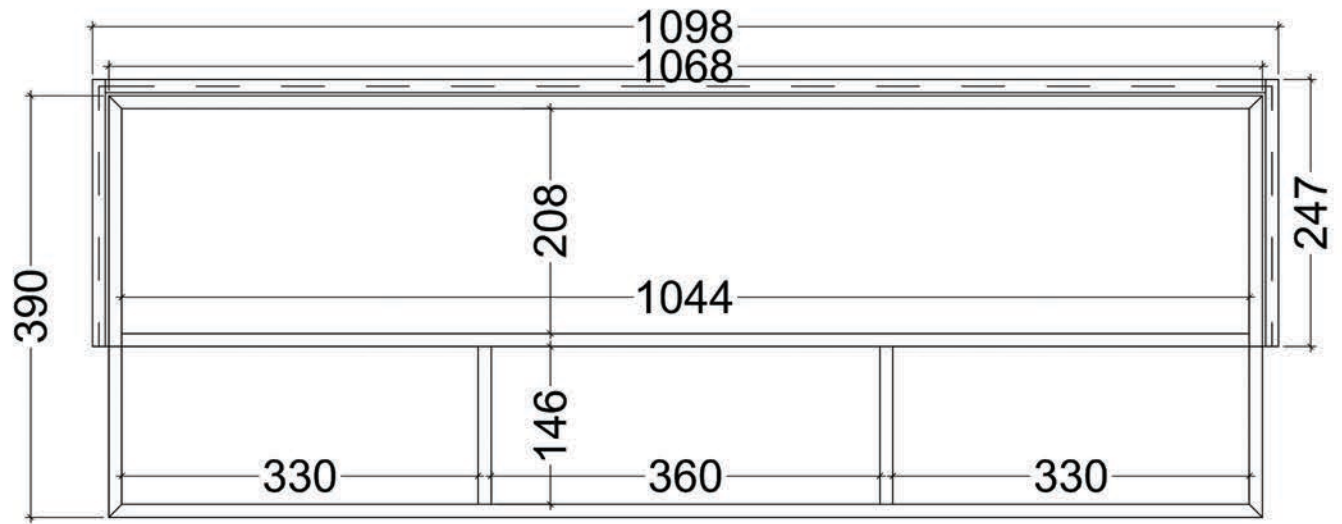

- shelving system S28
 -finish: decor toffee U 1343 SM
 -aluminium shelf:
 -frame: light bronze anodized
 -filling: parsol 4mm bronze
 -pull-down bar(electri.): 15kg bronze
 -clothes rail: w/artificial leather
- angle shoe shelves:
 -finish: decor toffee U 1343 SM
 -rail: light bronze anodized
- pull-out for boots:
 -front: decor toffee U 1343 SM
 -frame: light bronze
- pull-out for shoes:
 -front: decor toffee U 1343 SM
 -rod: light bronze
- illumination:
 -light:
 -colour:
 -switch:
- glass door:
 -frame: bronze anodized
 -filler:

- aluminium-frame system
 -finish side panels / back panel: Skai perle
 -finish top / bottom shelf: decor toffee U 1343 SM
 -aluminium shelf:
 -frame: bronze anodized
 -filling: parsol glass bronze
 -filling 2: w/artificial leather Skai Sotega perle F5070911
- box:
 -glassdoor:
 -frame: light bronze
 -filler:

elevation B

elevation B (with hinged doors)

- wall panel
- panel: eco leather aristide taupe #250
- carcass:
 - finish: decor wildfire 5530
 - illumination:
 - light: LED strip
 - color: warmwhite 3000k
 - switch: remode control
- mirror:
 - frame: decor wildfire 5530
 - infill: mirror, bronze