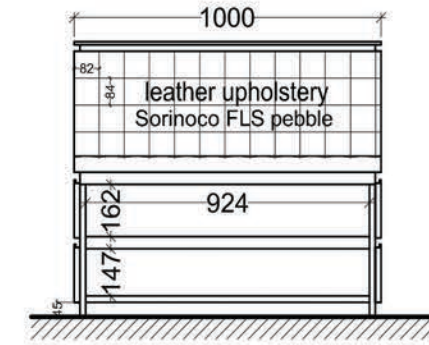

elevation B

elevation B (with hinged doors)

- wall panel
- panel: eco leather aristide taupe #250
- carcass:
 - finish: decor wildfire 5530
 - illumination:
 - light: LED strip
 - color: warmwhite 3000k
 - switch: remode control
- mirror:
 - frame: decor wildfire 5530
 - infill: mirror, bronze