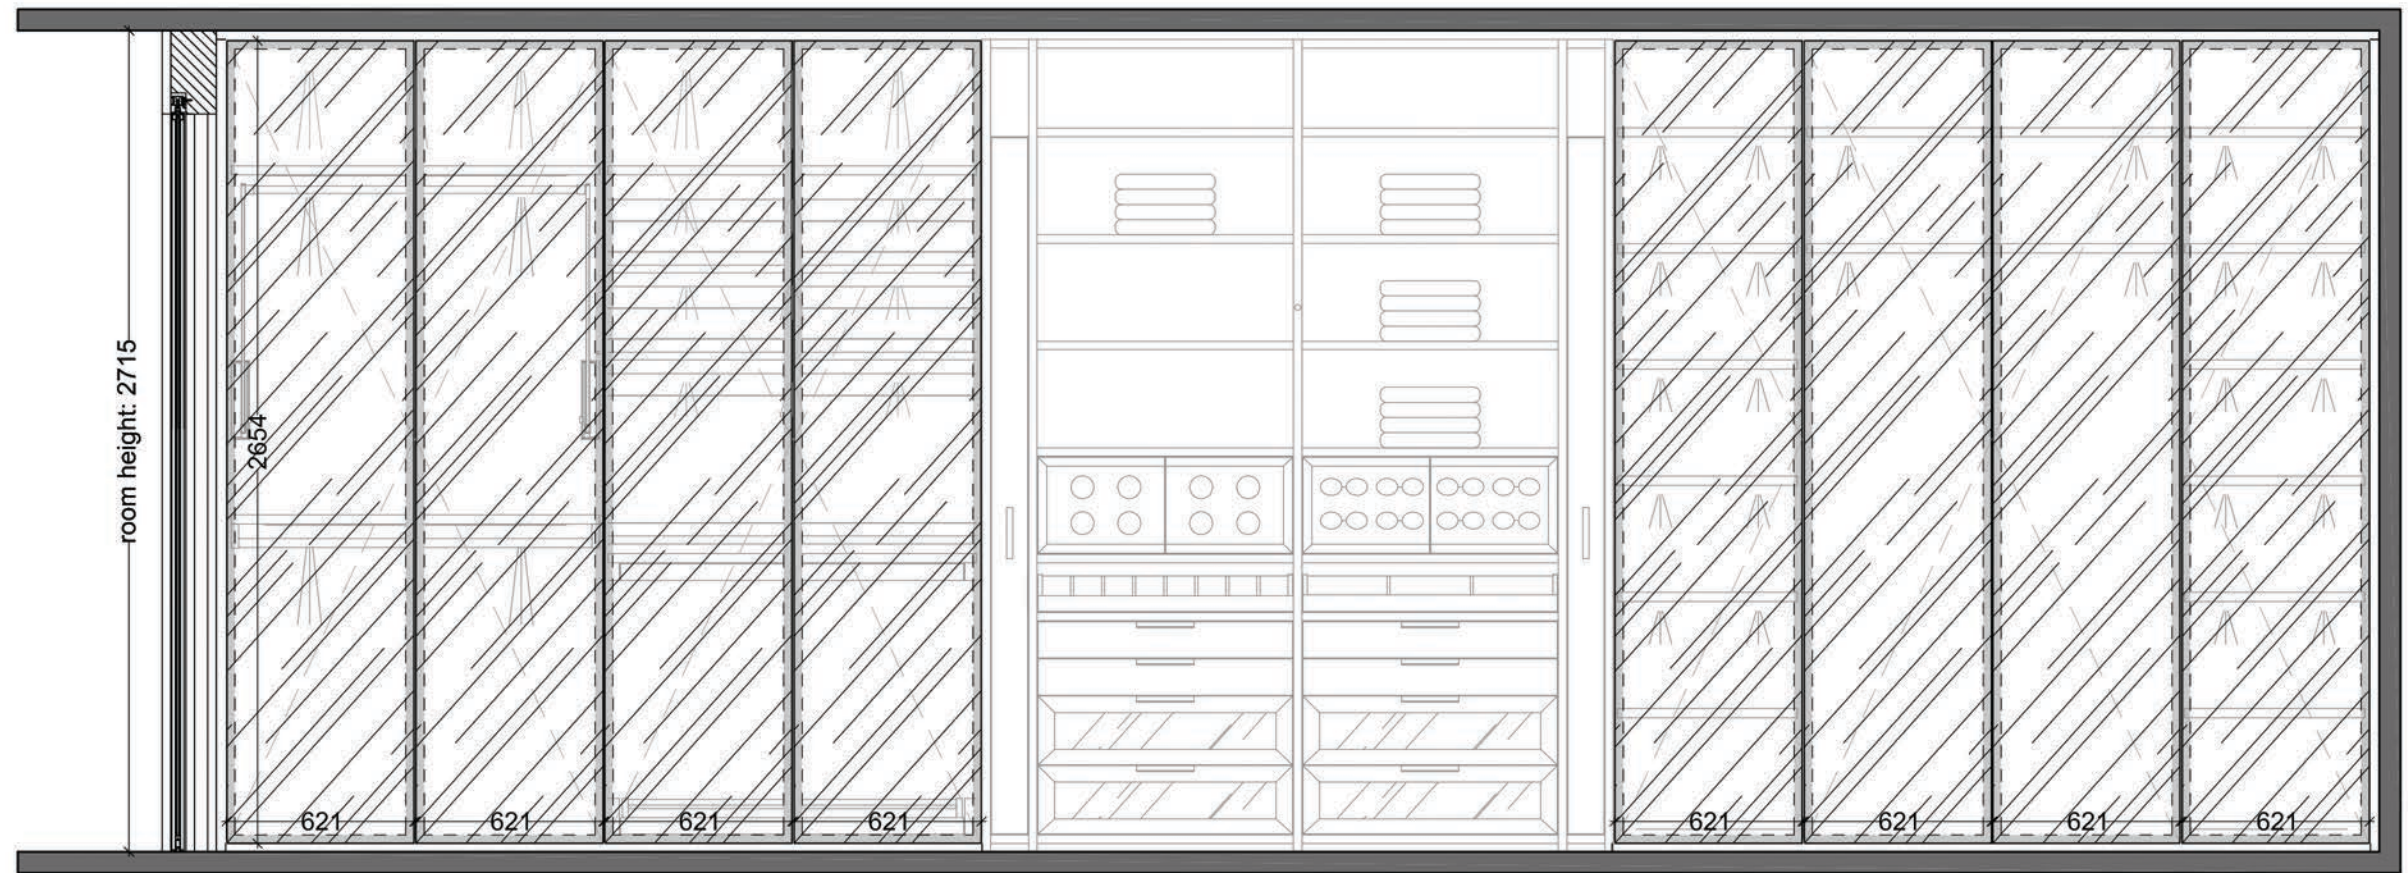

- shelving system S28
 -finish: decor toffee U 1343 SM
 -aluminium shelf:
 -frame: light bronze anodized
 -filling: parsol 4mm bronze
 -pull-down bar(electri.): 15kg bronze
 -clothes rail: w/artificial leather
- angle shoe shelves:
 -finish: decor toffee U 1343 SM
 -rail: light bronze anodized
- pull-out for boots:
 -front: decor toffee U 1343 SM
 -frame: light bronze
- pull-out for shoes:
 -front: decor toffee U 1343 SM
 -rod: light bronze
- illumination:
 -light:
 -colour:
 -switch:
- glass door:
 -frame: bronze anodized
 -filler:

- aluminium-frame system
 -finish side panels / back panel: Skai perle
 -finish top / bottom shelf: decor toffee U 1343 SM
 -aluminium shelf:
 -frame: bronze anodized
 -filling: parsol glass bronze
 -filling 2: w/artificial leather Skai Sotega perle F5070911
- box:
 -glassdoor:
 -frame: light bronze
 -filler:

elevation B

elevation B (with hinged doors)

- wall panel
- panel: eco leather aristide taupe #250
- carcass:
 - finish: decor wildfire 5530
 - illumination:
 - light: LED strip
 - color: warmwhite 3000k
 - switch: remode control
- mirror:
 - frame: decor wildfire 5530
 - infill: mirror, bronze