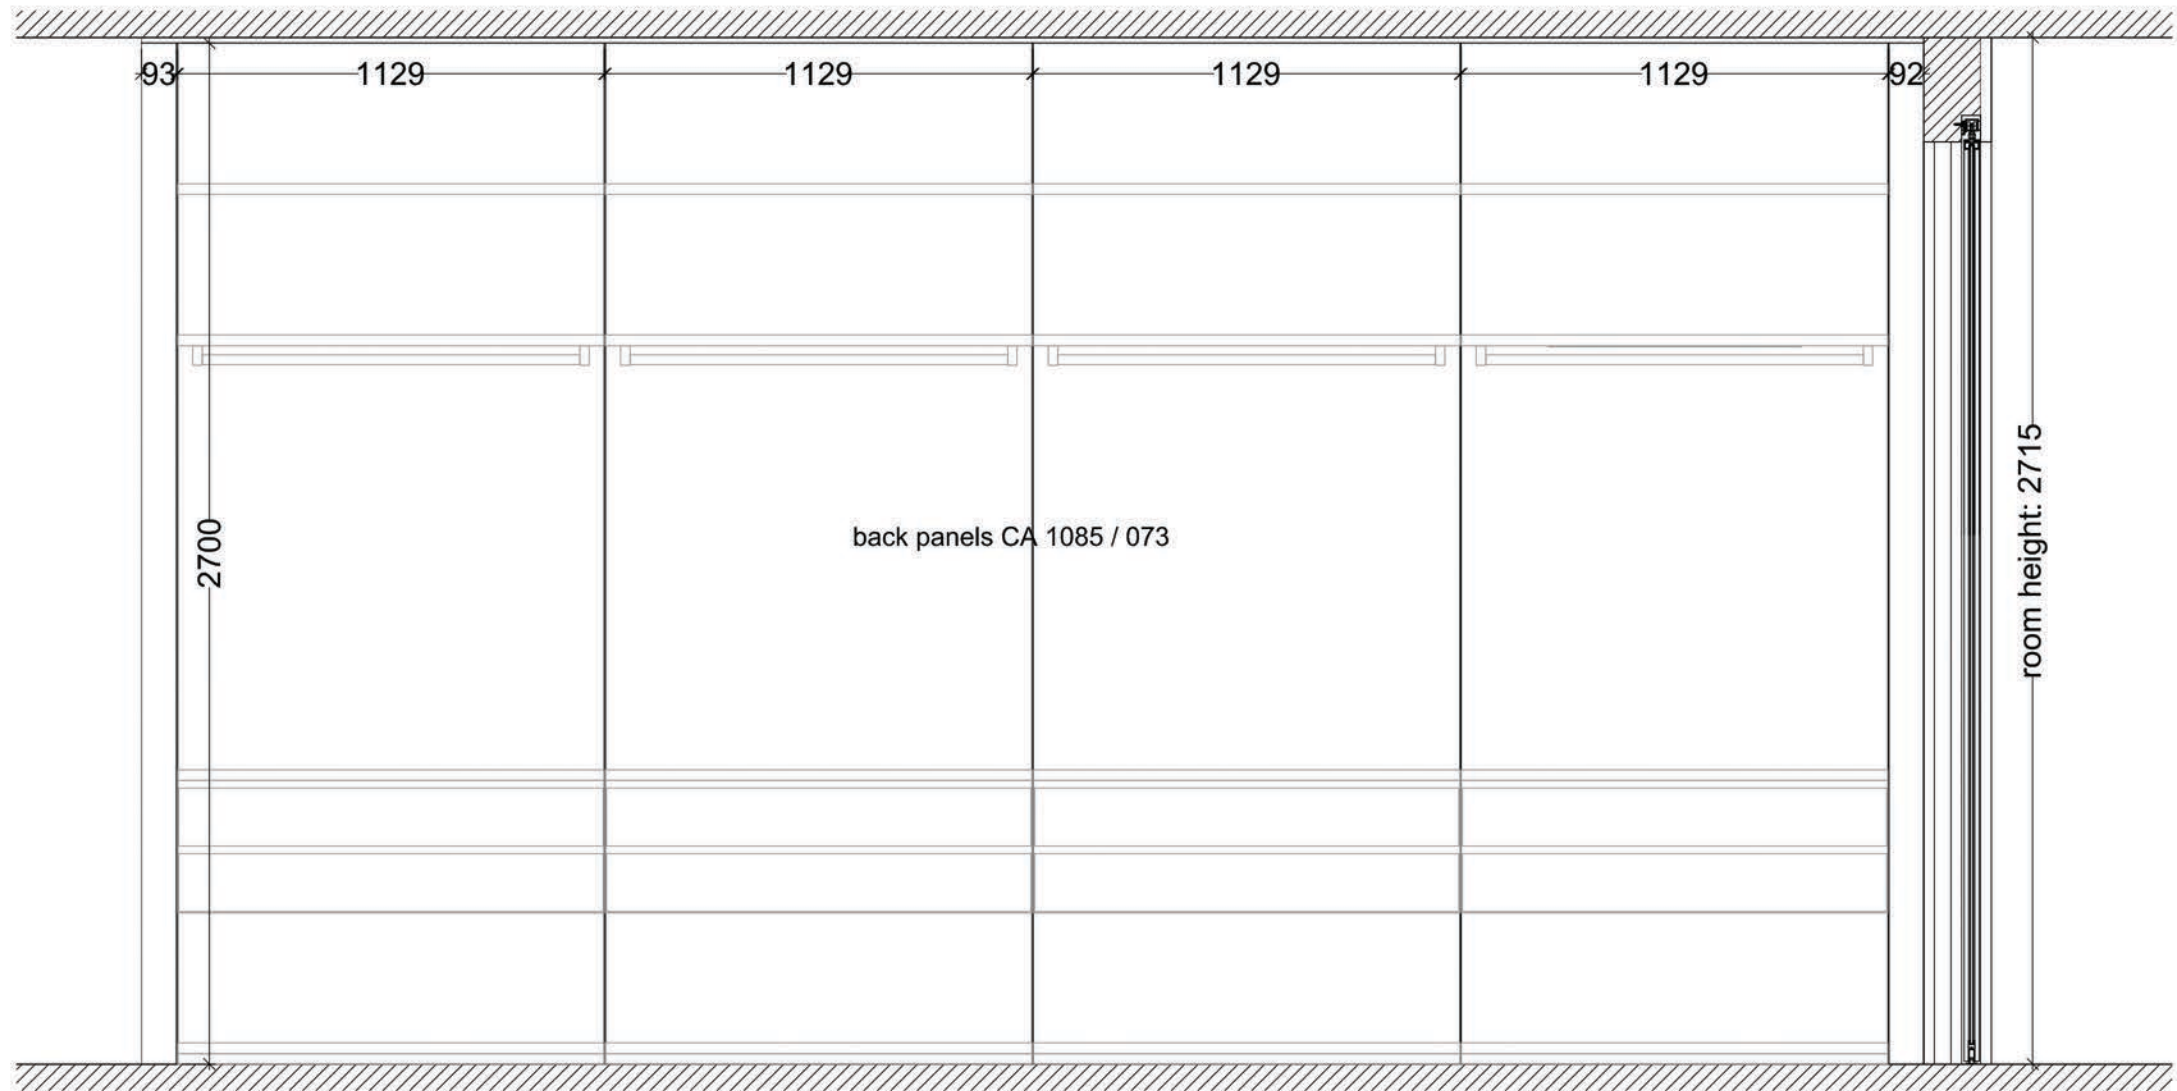

elevation B

elevation B (with hinged doors)

- wall panel
- panel: eco leather aristide taupe #250
- carcass:
 - finish: decor wildfire 5530
 - illumination:
 - light: LED strip
 - color: warmwhite 3000k
 - switch: remode control
- mirror:
 - frame: decor wildfire 5530
 - infill: mirror, bronze