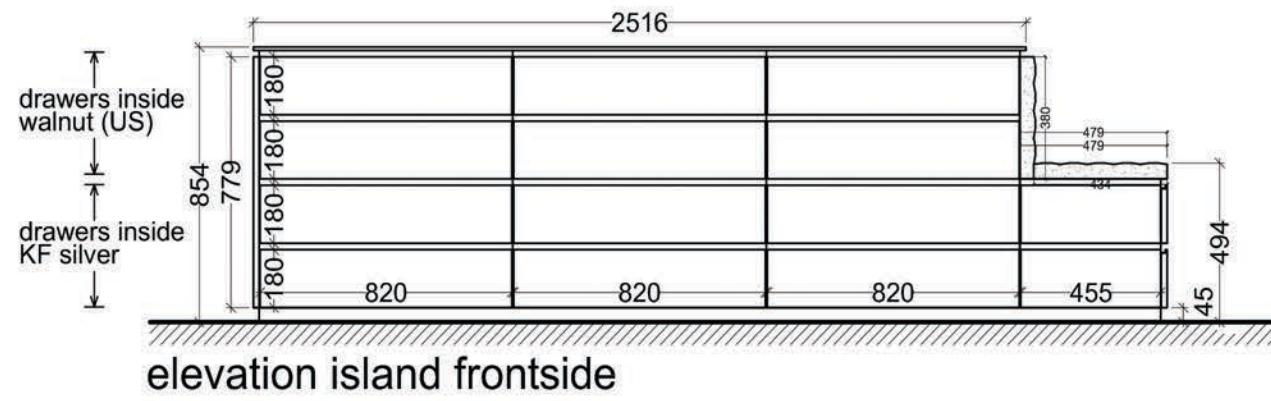

elevation B

elevation B (with hinged doors)

- wall panel
- panel: eco leather aristide taupe #250
- carcass:
 - finish: decor wildfire 5530
 - illumination:
 - light: LED strip
 - color: warmwhite 3000k
 - switch: remode control
- mirror:
 - frame: decor wildfire 5530
 - infill: mirror, bronze