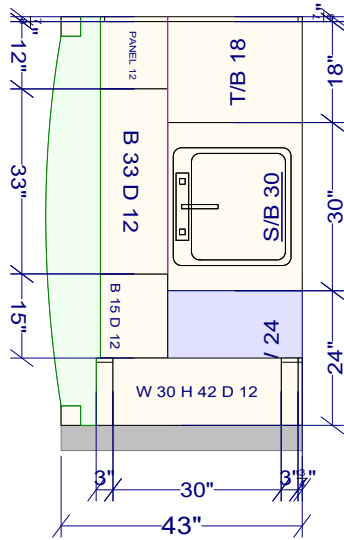

OVERALL HEIGHT 118
 FULL HEIGHT 73
 UPPER HEIGHT 48
 UPPER DEPTH 12

All dimensions size designations given are subject to verification on job site and adjustment to fit job conditions.

2020

This is an original design and must not be released or copied unless applicable fee has been paid or job order placed.