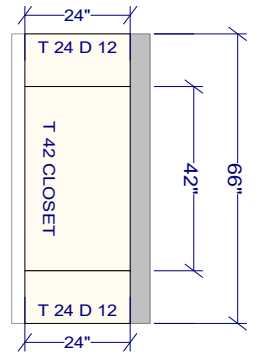

OVERALL HEIGHT 96
 FULL HEIGHT 90
 UPPER HEIGHT 36
 UPPER DEPTH 12 1/2

All dimensions size designations given are subject to verification on job site and adjustment to fit job conditions.

This is an original design and must not be released or copied unless applicable fee has been paid or job order placed.