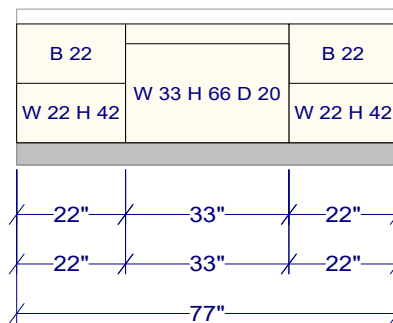

HOOD OVER ISLAND

OVERALL HEIGHT 107 1/2
 FULL HEIGHT 84 1/4
 UPPER HEIGHT 42

All dimensions size designations given are subject to verification on job site and adjustment to fit job conditions.

This is an original design and must not be released or copied unless applicable fee has been paid or job order placed.