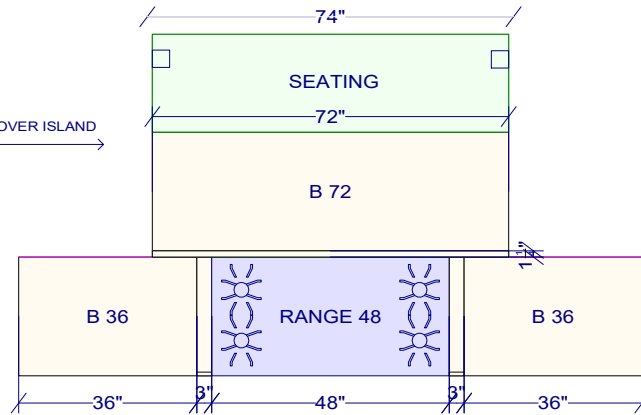

HOOD OVER ISLAND

OVERALL HEIGHT 107 1/2
 FULL HEIGHT 84 1/4
 UPPER HEIGHT 42

All dimensions size designations given are subject to verification on job site and adjustment to fit job conditions.

This is an original design and must not be released or copied unless applicable fee has been paid or job order placed.