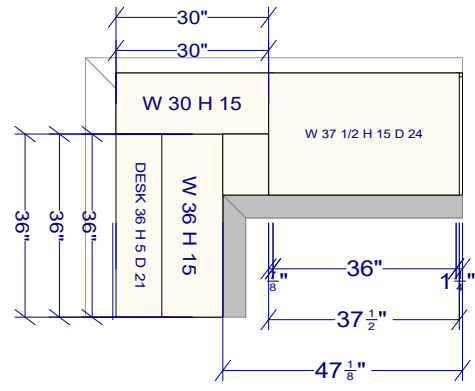

OVERALL HEIGHT 111
 FULL HEIGHT 91
 UPPER DEPTH TO WALL 13
 UPPER DEPTH INSIDE 12 1/2

All dimensions size designations given are subject to verification on job site and adjustment to fit job conditions.